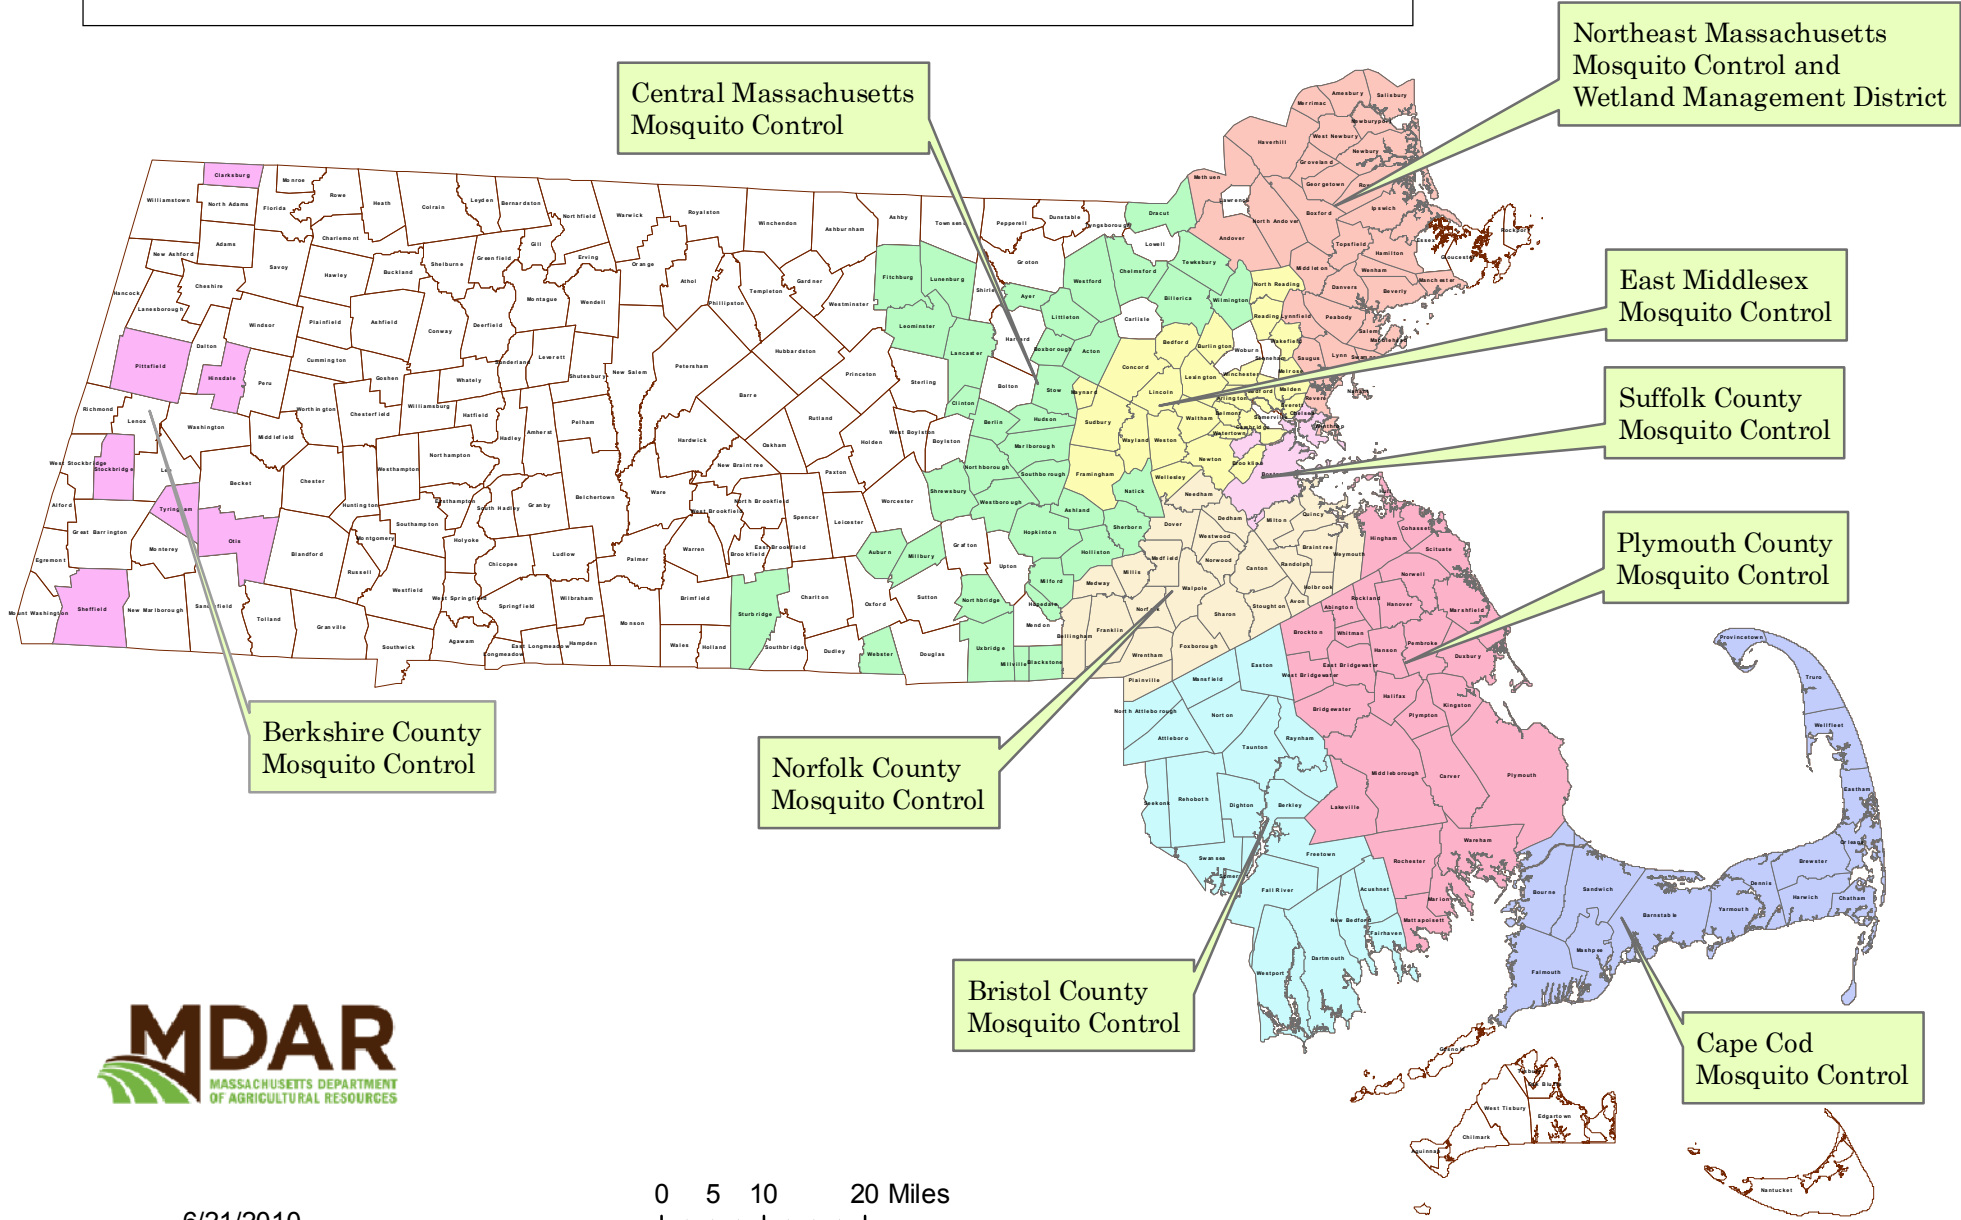

Mosquito Control Projects and Districts Commonwealth of Massachusetts

Central Massachusetts
Mosquito Control

Northeast Massachusetts
Mosquito Control and
Wetland Management District

East Middlesex
Mosquito Control

Suffolk County
Mosquito Control

Plymouth County
Mosquito Control

Berkshire County
Mosquito Control

Norfolk County
Mosquito Control

Bristol County
Mosquito Control

Cape Cod
Mosquito Control

6/21/2010