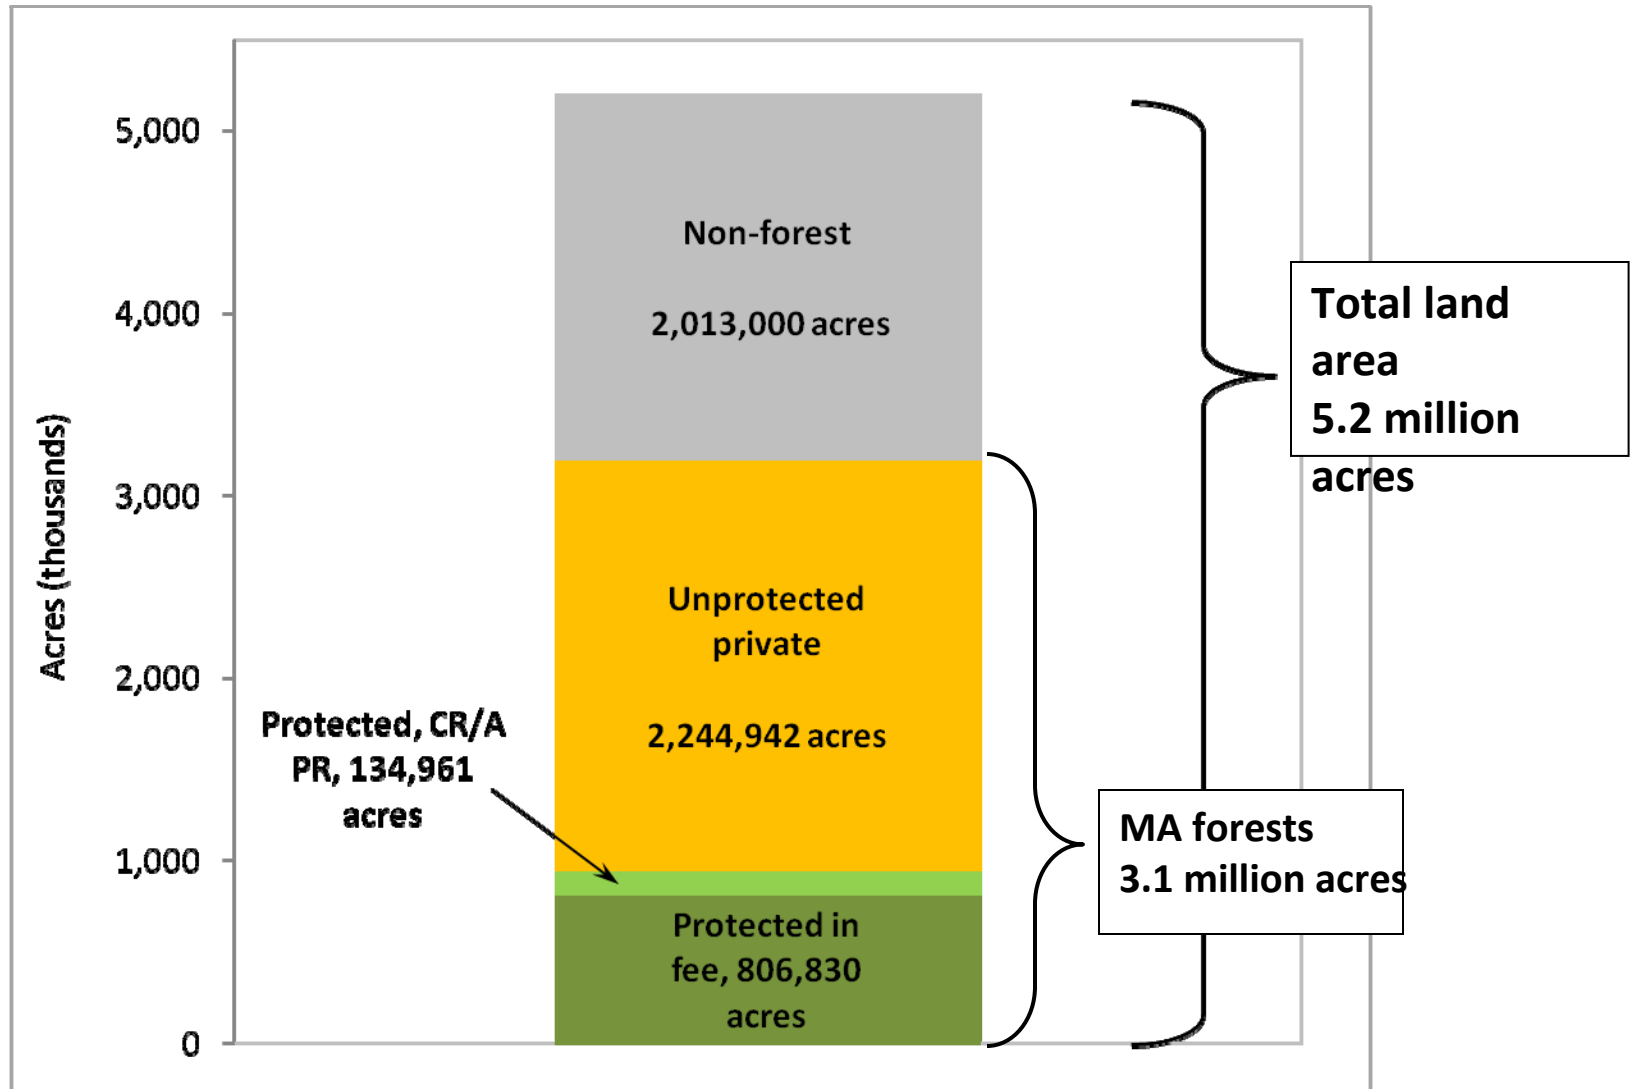

FEE-OWNED AGENCY LANDS

- DCR - DSPR
- DCR - DUPR
- DCR - DWSP

Forestland ownership in Massachusetts

MassGIS 2005 statewide orthophotos

Forestland by ownership

Joint DCR/DFG property is listed as DFG
MassGIS 2005 statewide orthophotos

Protected forestland

Owner	Forestland Acres
State owned	
DCR Urban	11,000
DCR Watershed	94,000
DCR Forests/Parks	260,000
DFG*	124,000
Municipally owned	
Conservation land	114,000
Town forest	10,000
Water supply	87,000
Land trust	69,000
Federal	40,000
DAR – APRs	26,000
CRs / APRs (Excluding DAR)	109,000
Total	940,000