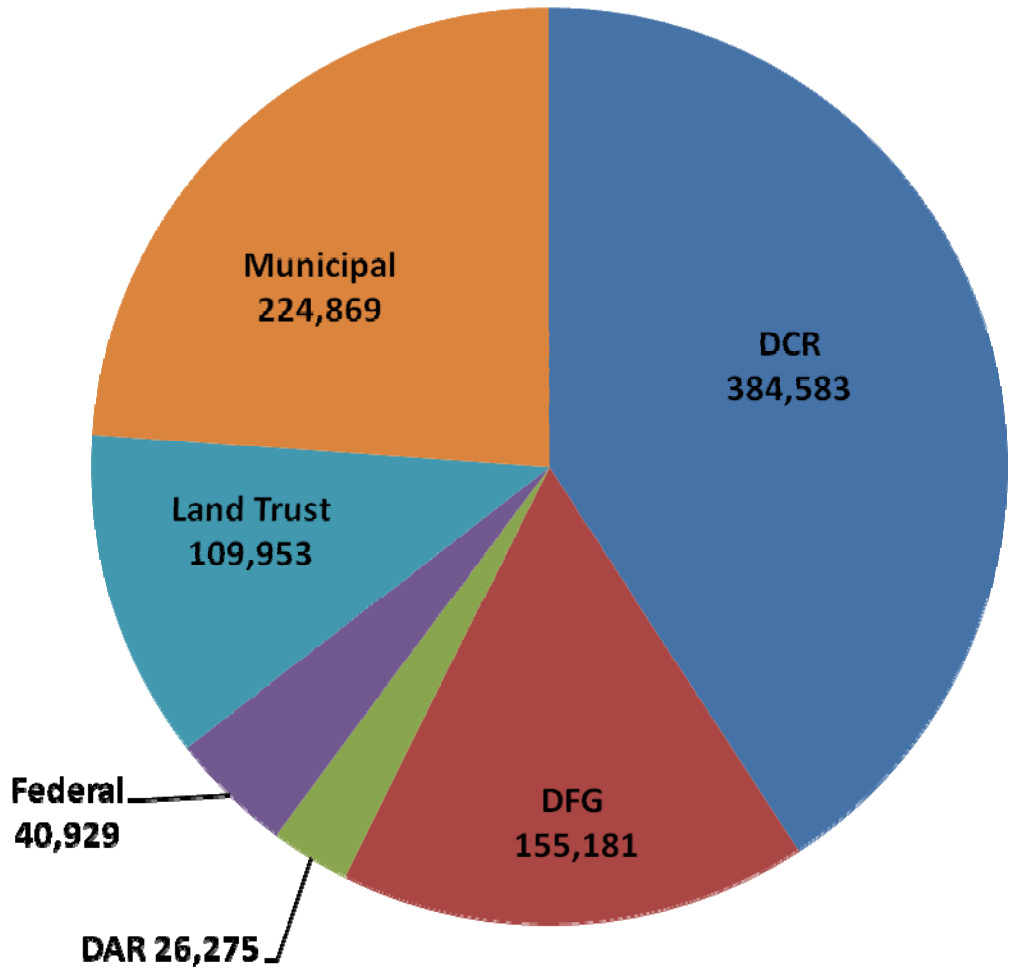

FEE-OWNED AGENCY LANDS

- DCR - DSPR
- DCR - DUPR
- DCR - DWSP

Forestland ownership in Massachusetts

MassGIS 2005 statewide orthophotos

Forestland by ownership

Joint DCR/DFG property is listed as DFG
MassGIS 2005 statewide orthophotos

Protected forestland

Owner	Forestland Acres
State owned	
DCR Urban	11,000
DCR Watershed	94,000
DCR Forests/Parks	260,000
DFG*	124,000
Municipally owned	
Conservation land	114,000
Town forest	10,000
Water supply	87,000
Land trust	69,000
Federal	40,000
DAR – APRs	26,000
CRs / APRs (Excluding DAR)	109,000
Total	940,000