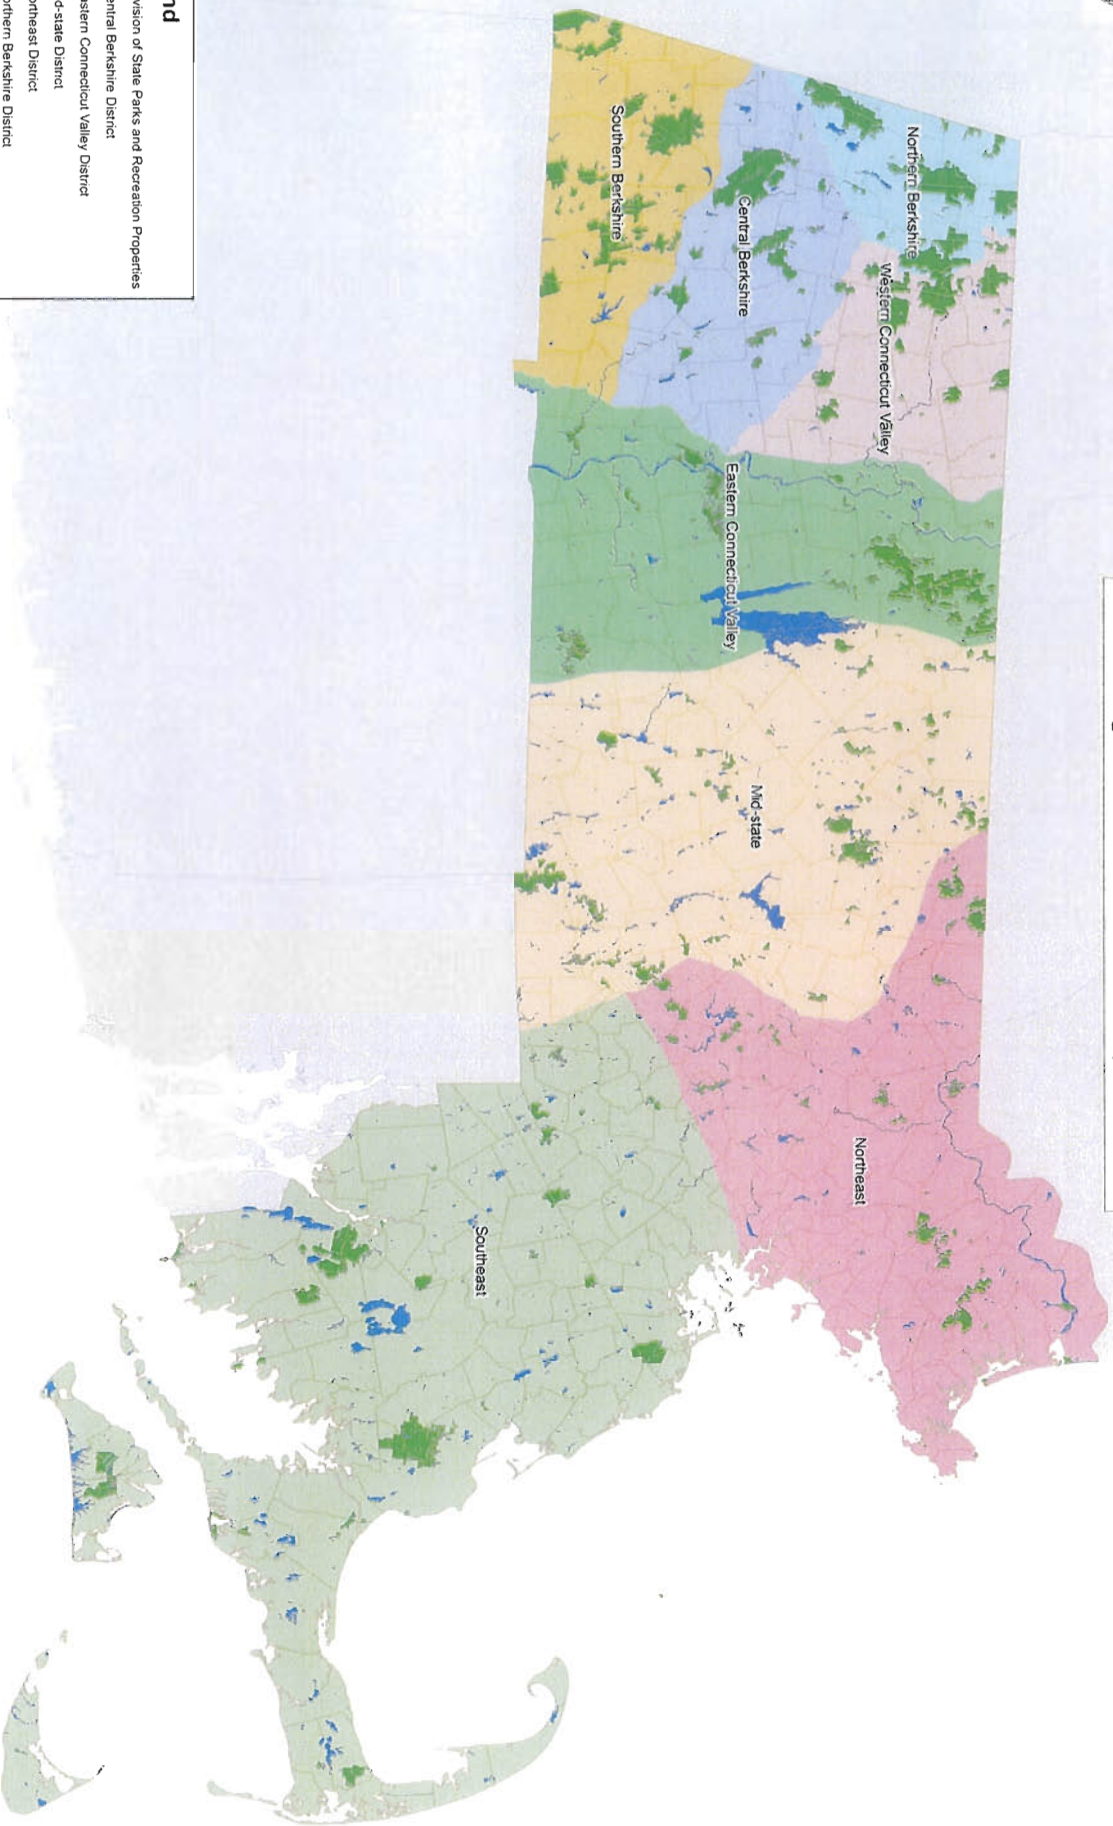

Massachusetts DCR Bureau of Forestry Management Districts and Properties

Legend	
	Division of State Parks and Recreation Properties
	Central Berkshire District
	Eastern Connecticut Valley District
	Mid-state District
	Northeast District
	Northern Berkshire District
	Southeast District
	Southern Berkshire District
	Western Connecticut Valley District