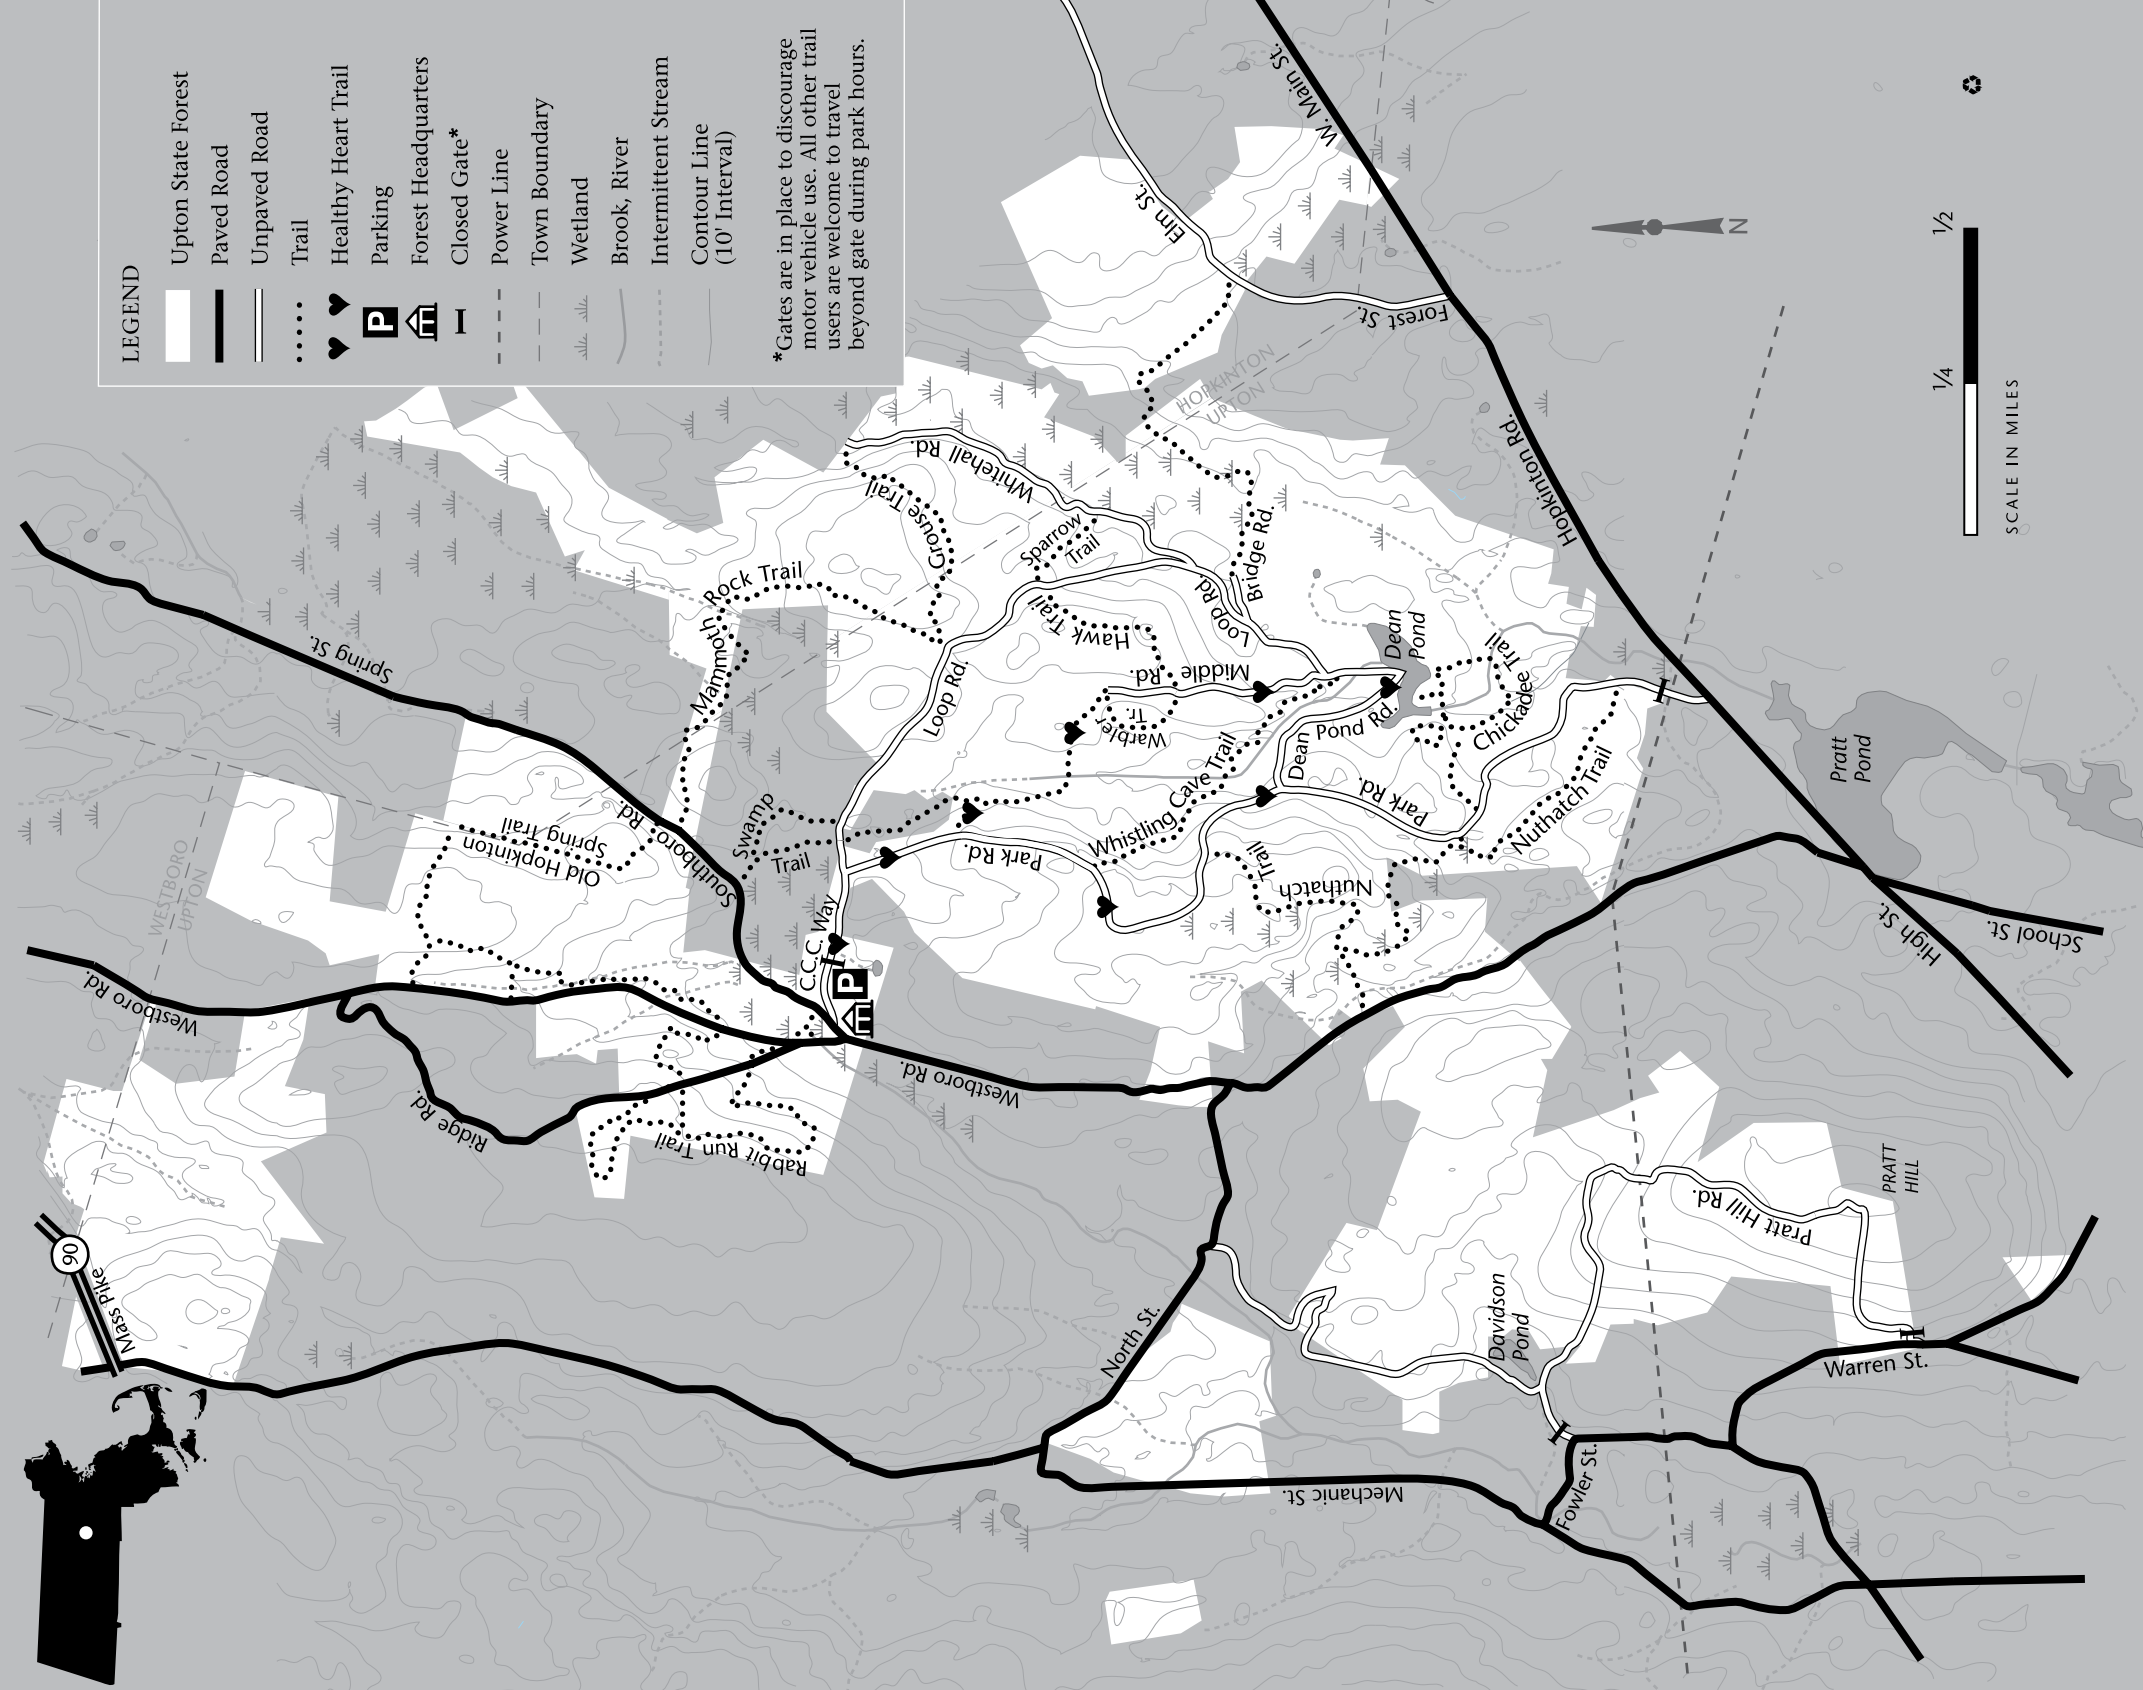

♥ *Designated by a heart symbol, Healthy Heart Trails are pathways or trails used for hiking or walking that are easy to moderate in activity level and intended for routine use to help build a healthy heart.*

LEGEND

- Upton State Forest
- Paved Road
- Unpaved Road
- Trail
- Healthy Heart Trail
- Parking
- Forest Headquarters
- Closed Gate*
- Power Line
- Town Boundary
- Wetland
- Brook, River
- Intermittent Stream
- Contour Line (10' Interval)

*Gates are in place to discourage motor vehicle use. All other trail users are welcome to travel beyond gate during park hours.