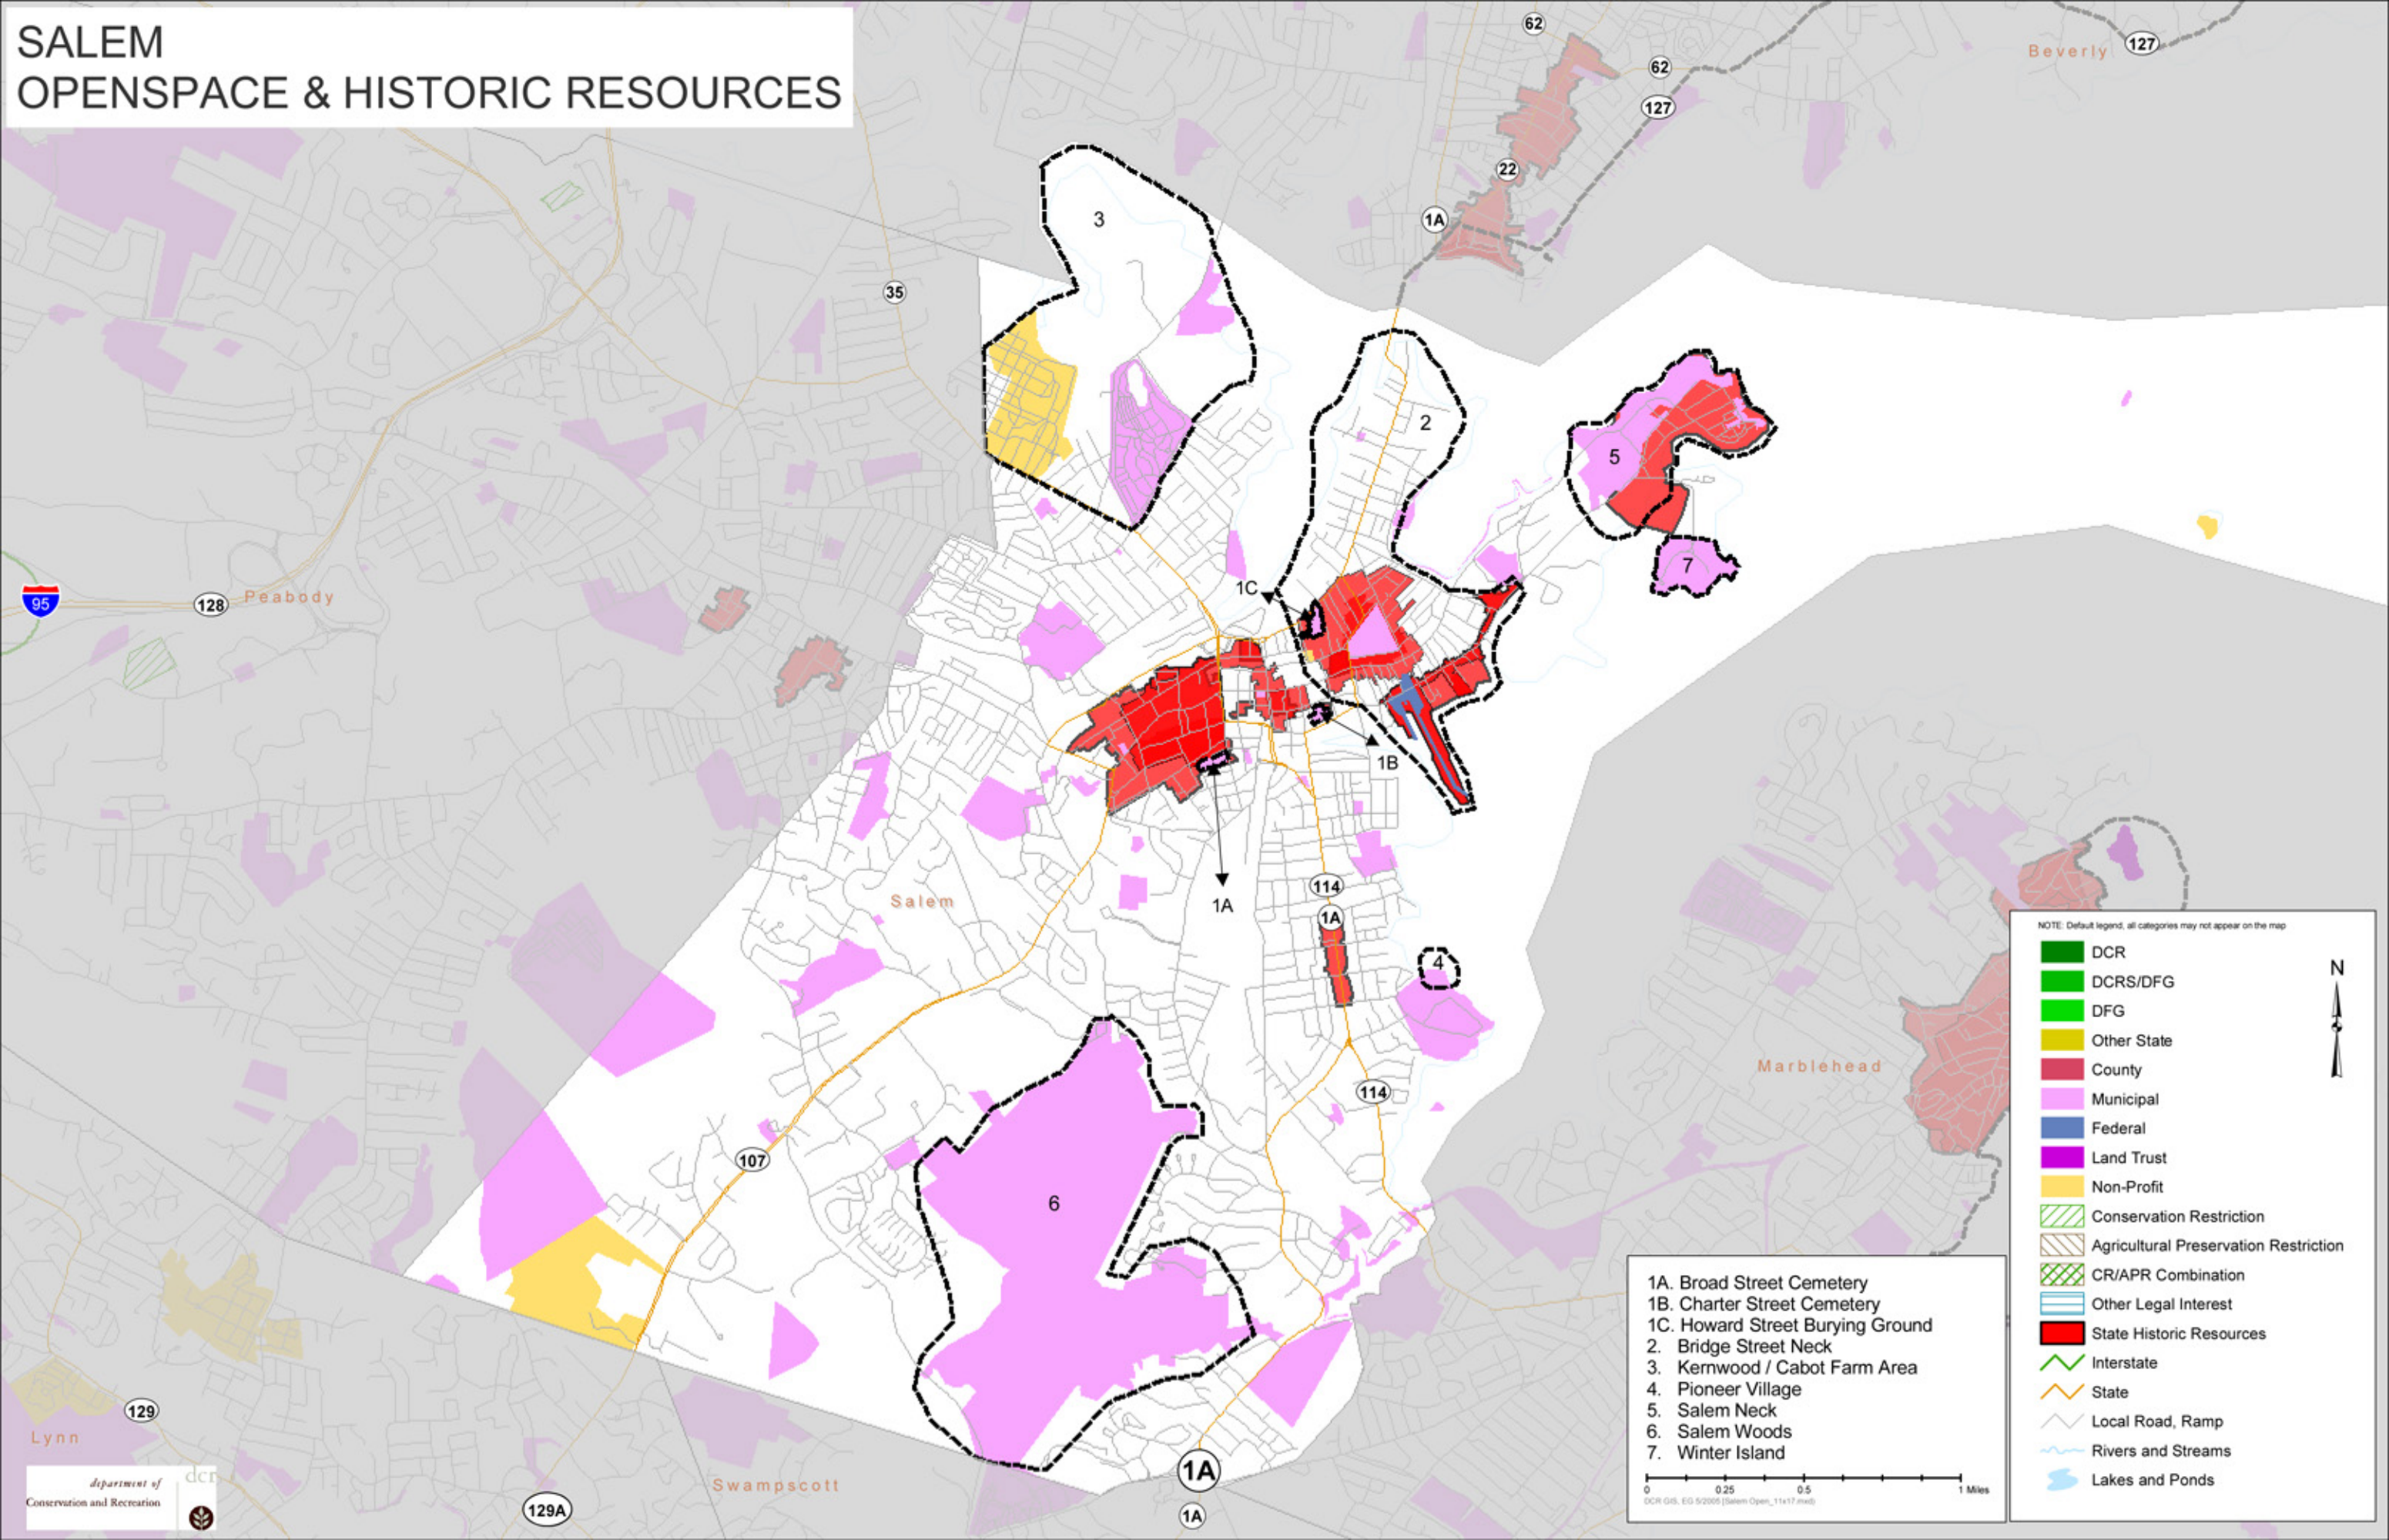

SALEM OPENSOURCE & HISTORIC RESOURCES

NOTE: Default legend, all categories may not appear on the map

- DCR
- DCRS/DFG
- DFG
- Other State
- County
- Municipal
- Federal
- Land Trust
- Non-Profit
- Conservation Restriction
- Agricultural Preservation Restriction
- CR/APR Combination
- Other Legal Interest
- State Historic Resources
- Interstate
- State
- Local Road, Ramp
- Rivers and Streams
- Lakes and Ponds

- 1A. Broad Street Cemetery
- 1B. Charter Street Cemetery
- 1C. Howard Street Burying Ground
- 2. Bridge Street Neck
- 3. Kernwood / Cabot Farm Area
- 4. Pioneer Village
- 5. Salem Neck
- 6. Salem Woods
- 7. Winter Island