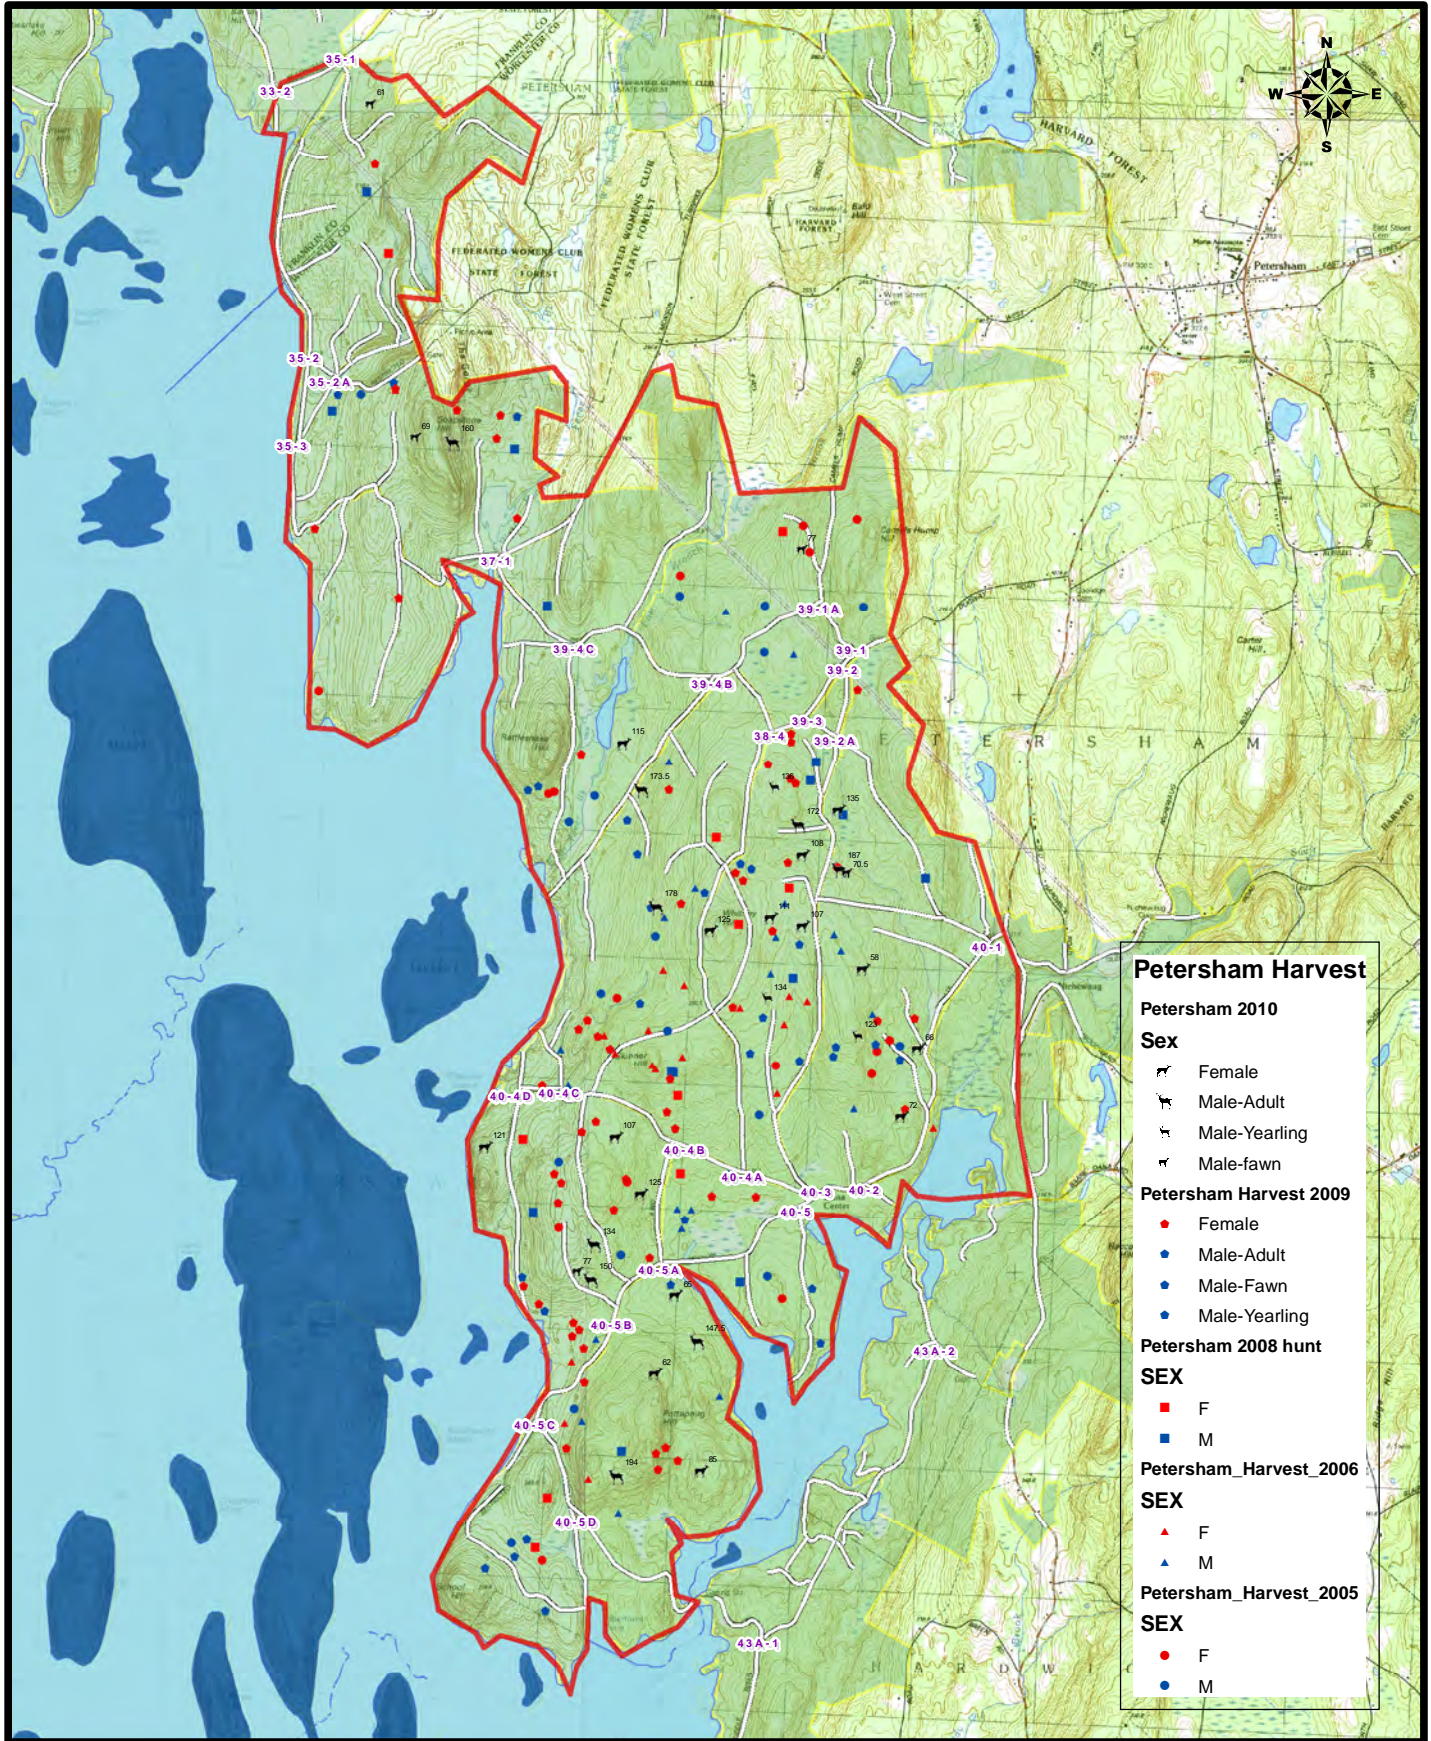

# Petersham Harvest Locations 2005-10

**Petersham Harvest**

**Petersham 2010**

**Sex**

- Female
- Male-Adult
- Male-Yearling
- Male-fawn

**Petersham Harvest 2009**

- Female
- Male-Adult
- Male-Fawn
- Male-Yearling

**Petersham 2008 hunt**

**SEX**

- F
- M

**Petersham\_Harvest\_2006**

**SEX**

- F
- M

**Petersham\_Harvest\_2005**

**SEX**