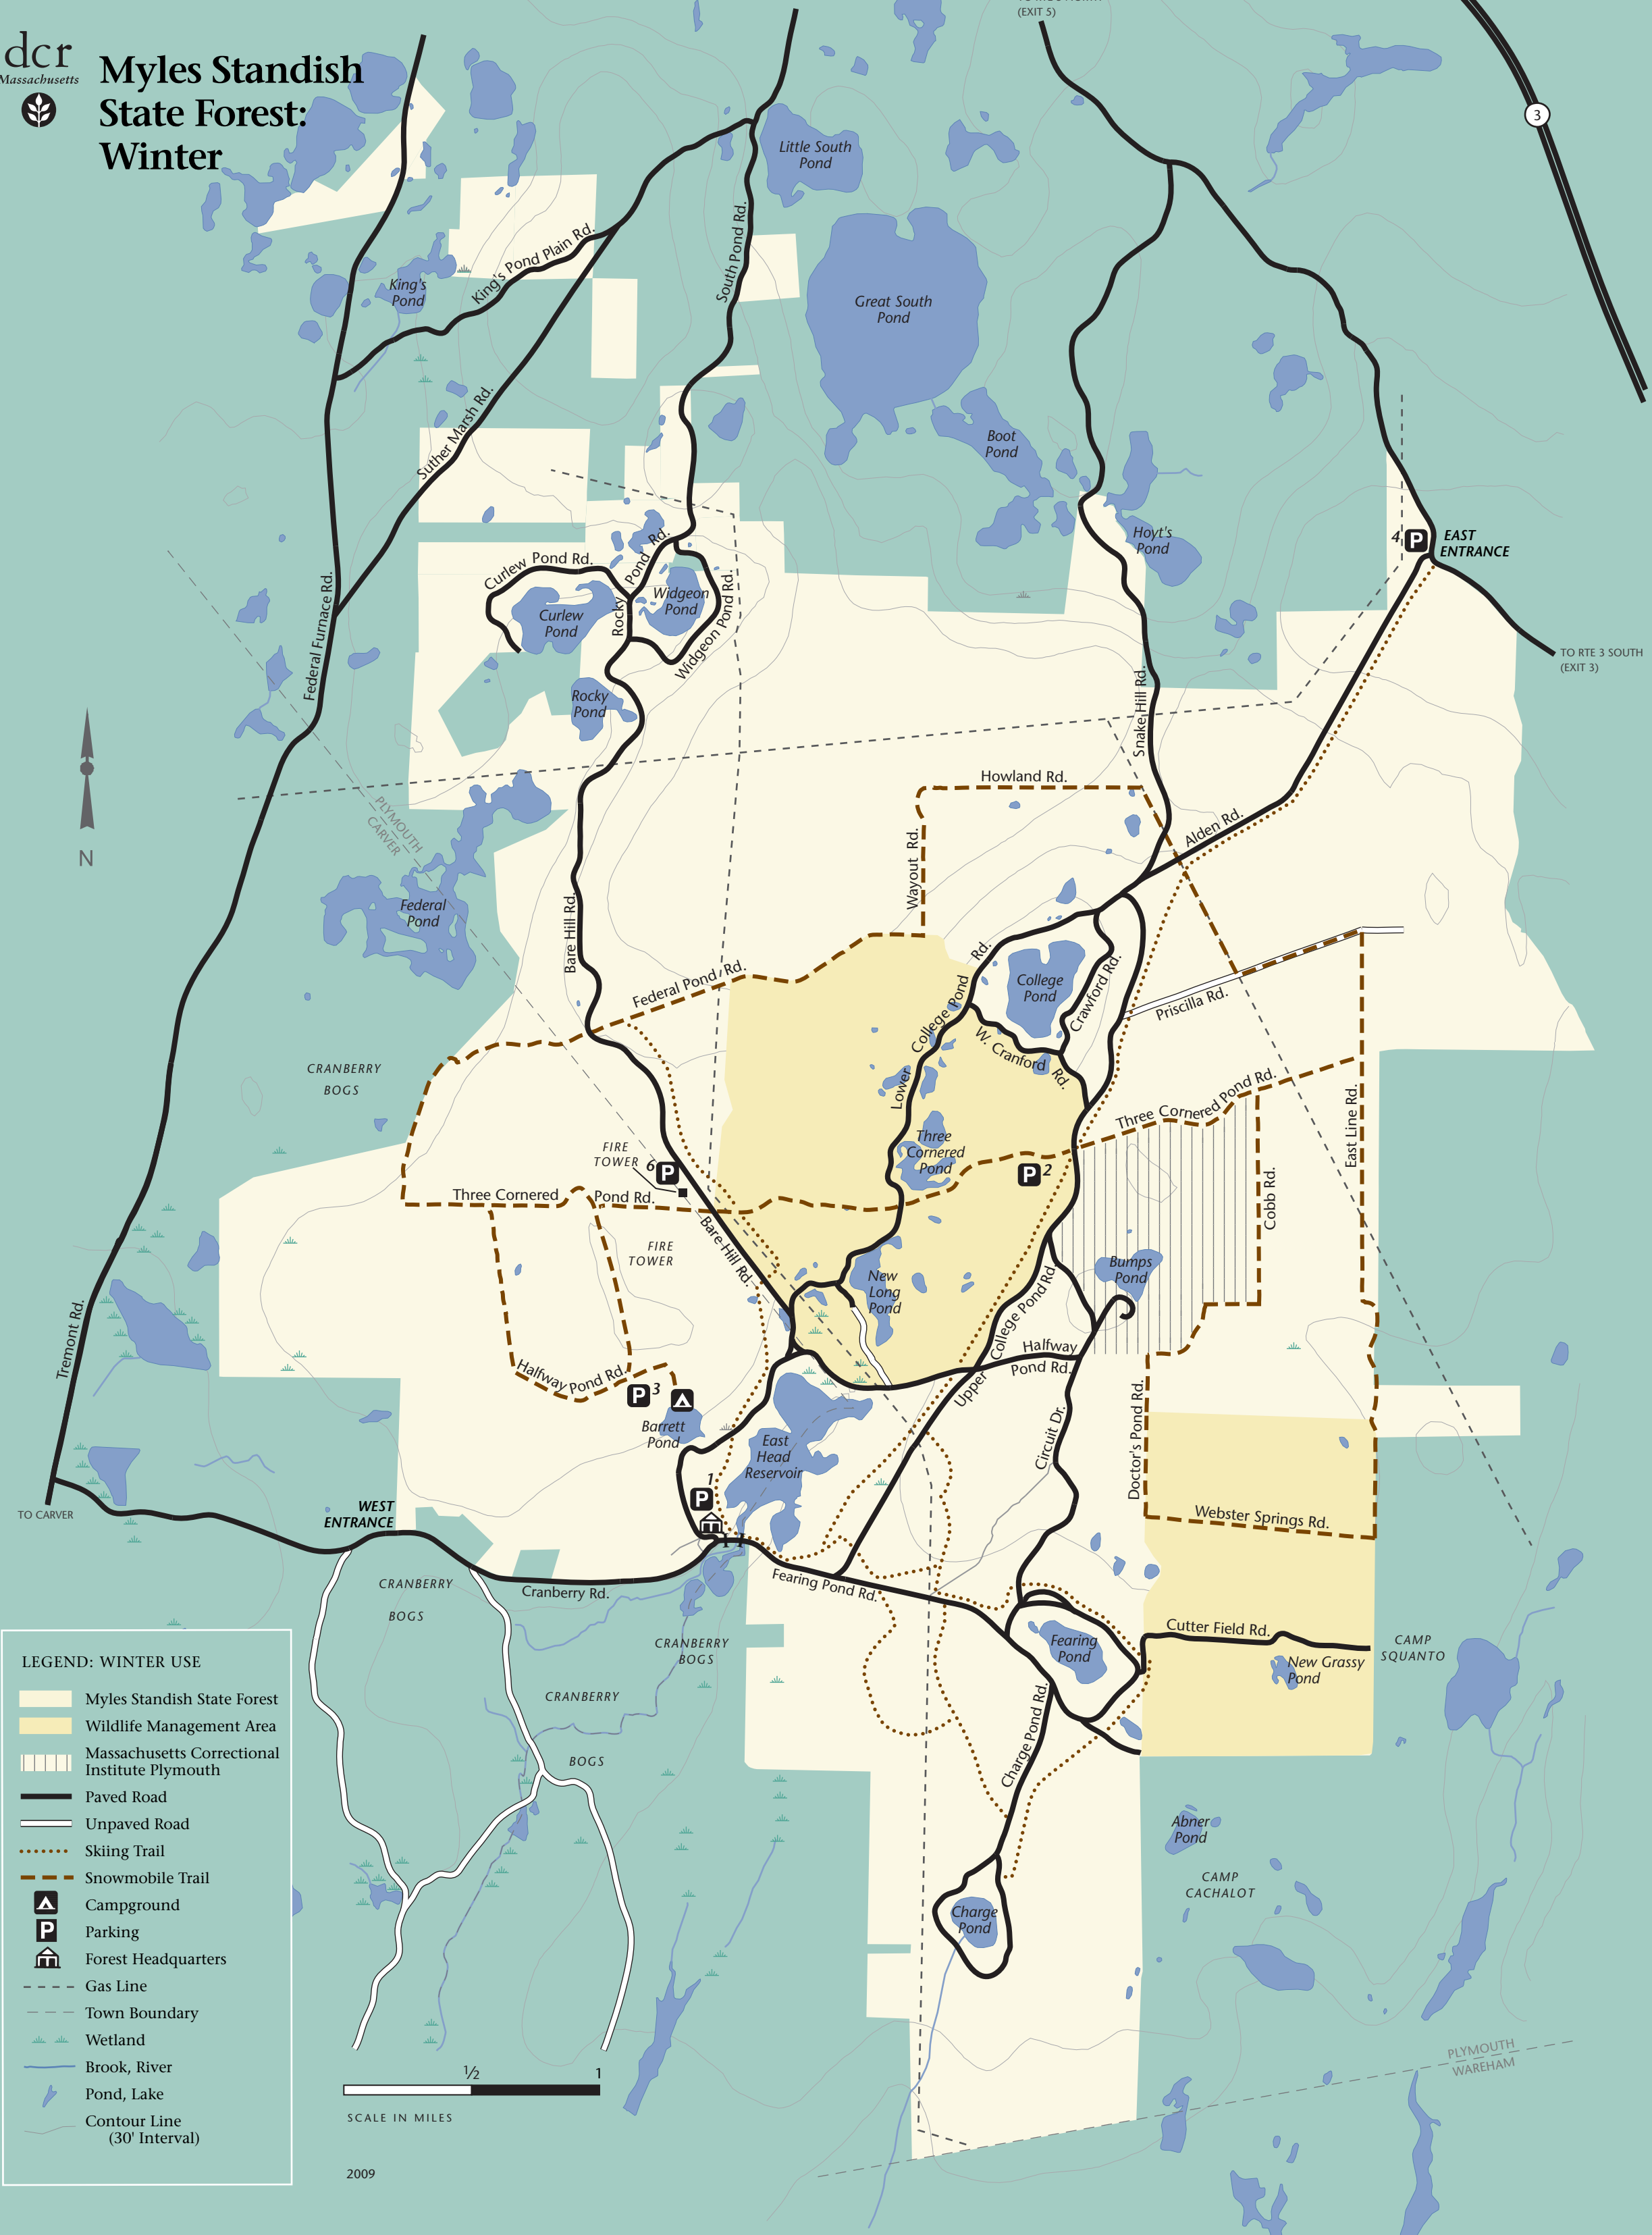

Myles Standish State Forest: Winter

LEGEND: WINTER USE

- Myles Standish State Forest
- Wildlife Management Area
- Massachusetts Correctional Institute Plymouth
- Paved Road
- Unpaved Road
- Skiing Trail
- Snowmobile Trail
- A Campground
- P Parking
- H Forest Headquarters
- Gas Line
- Town Boundary
- Wetland
- Brook, River
- Pond, Lake
- Contour Line (30' Interval)