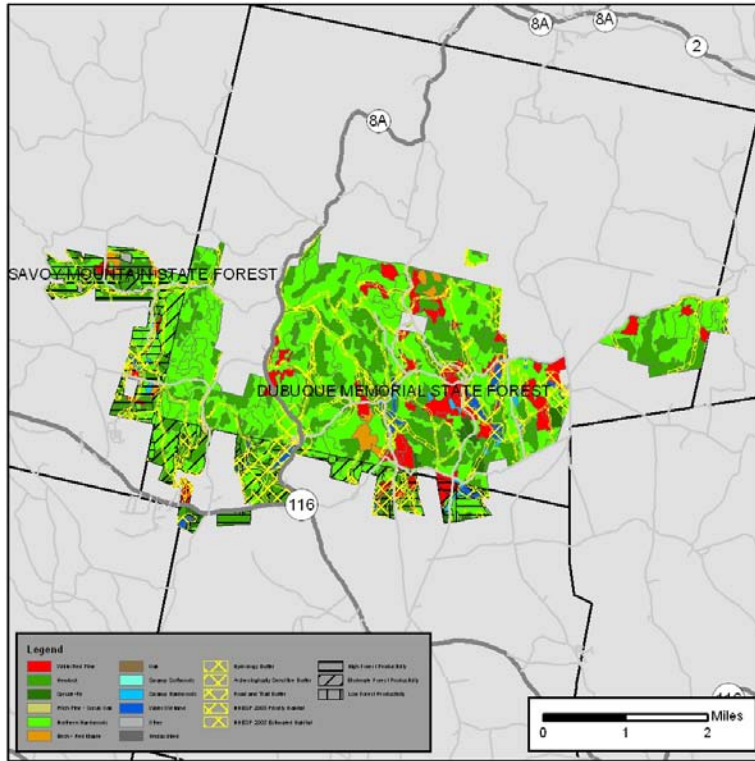

Appendix B – Property Maps

46. Dubuque Memorial and Savoy Mountain State Forests – Reserves, Intensive Use and Active Management Areas

- 47. Dubuque Memorial and Savoy Mountain State Forests – Hydrology Buffers
- 48. Dubuque Memorial and Savoy Mountain State Forests – Road and Trail Corridors
- 49. Dubuque Memorial and Savoy Mountain State Forests – Rare Species
- 50. Dubuque Memorial and Savoy Mountain State Forests – Vegetation
- 51. Dubuque Memorial and Savoy Mountain State Forests – Vegetation with Resource Overlays
- 52. Dubuque Memorial and Savoy Mountain State Forests – Prime Soils
- 53. Dubuque Memorial and Savoy Mountain State Forests – Archeologically Sensitive Areas
- 54. Dubuque Memorial and Savoy Mountain State Forests – Potential Timber Harvests

Dubuque Memorial State Forest and Savoy Mountain State Forest
100' Hydrology Buffers

Dubuque Memorial State Forest and Savoy Mountain State Forest
50' Road and Trail Buffers

Dubuque Memorial State Forest and Savoy Mountain State Forest
Rare Species

Dubuque Memorial State Forest and Savoy Mountain State Forest
Vegetation

Dubuque Memorial State Forest and Savoy Mountain State Forest
Vegetation With Resource Overlays

Dubuque Memorial State Forest and Savoy Mountain State Forest
Prime Soils

Dubuque Memorial State Forest and Savoy Mountain State Forest
Archeologically Sensitive Buffer