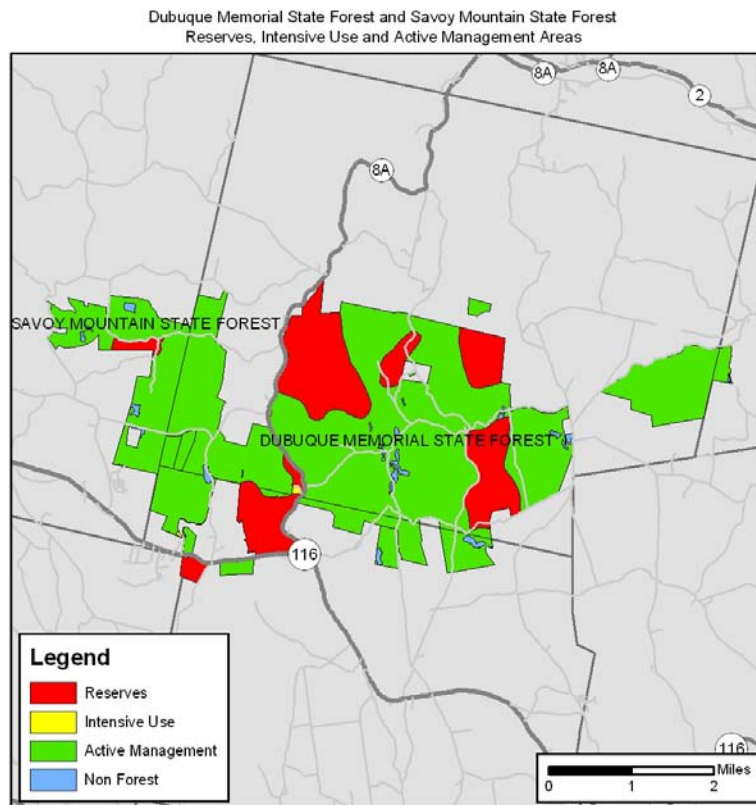

Appendix B – Property Maps

46. Dubuque Memorial and Savoy Mountain State Forests – Reserves, Intensive Use and Active Management Areas

- 47. Dubuque Memorial and Savoy Mountain State Forests – Hydrology Buffers
- 48. Dubuque Memorial and Savoy Mountain State Forests – Road and Trail Corridors
- 49. Dubuque Memorial and Savoy Mountain State Forests – Rare Species
- 50. Dubuque Memorial and Savoy Mountain State Forests – Vegetation
- 51. Dubuque Memorial and Savoy Mountain State Forests – Vegetation with Resource Overlays
- 52. Dubuque Memorial and Savoy Mountain State Forests – Prime Soils
- 53. Dubuque Memorial and Savoy Mountain State Forests – Archeologically Sensitive Areas
- 54. Dubuque Memorial and Savoy Mountain State Forests – Potential Timber Harvests

Dubuque Memorial State Forest and Savoy Mountain State Forest
100' Hydrology Buffers

Dubuque Memorial State Forest and Savoy Mountain State Forest
50' Road and Trail Buffers

Dubuque Memorial State Forest and Savoy Mountain State Forest
Rare Species