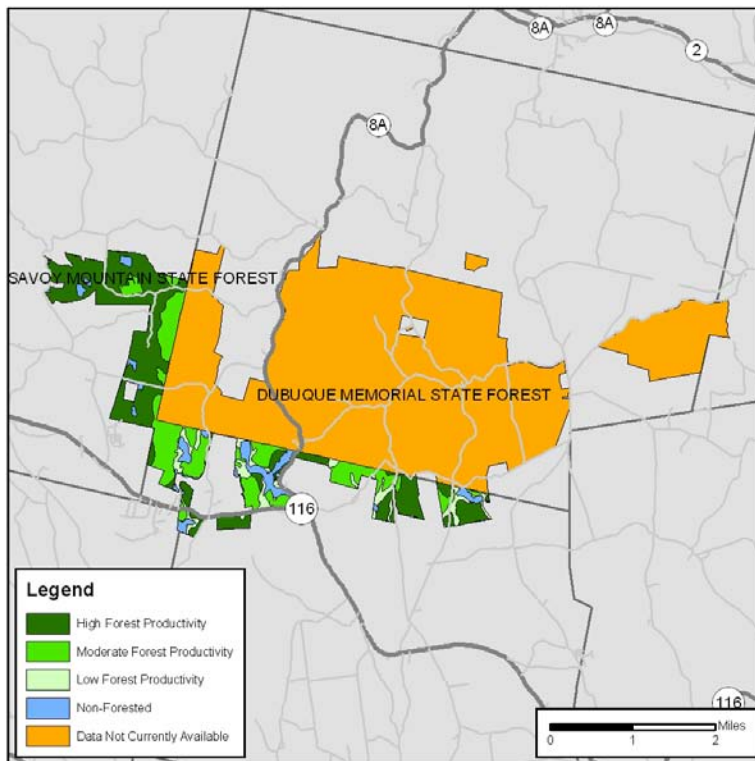

Appendix B – Property Maps

46. Dubuque Memorial and Savoy Mountain State Forests – Reserves, Intensive Use and Active Management Areas

- 47. Dubuque Memorial and Savoy Mountain State Forests – Hydrology Buffers
- 48. Dubuque Memorial and Savoy Mountain State Forests – Road and Trail Corridors
- 49. Dubuque Memorial and Savoy Mountain State Forests – Rare Species
- 50. Dubuque Memorial and Savoy Mountain State Forests – Vegetation
- 51. Dubuque Memorial and Savoy Mountain State Forests – Vegetation with Resource Overlays
- 52. Dubuque Memorial and Savoy Mountain State Forests – Prime Soils
- 53. Dubuque Memorial and Savoy Mountain State Forests – Archeologically Sensitive Areas
- 54. Dubuque Memorial and Savoy Mountain State Forests – Potential Timber Harvests

Dubuque Memorial State Forest and Savoy Mountain State Forest
100' Hydrology Buffers

Dubuque Memorial State Forest and Savoy Mountain State Forest
50' Road and Trail Buffers

Dubuque Memorial State Forest and Savoy Mountain State Forest
Rare Species

Dubuque Memorial State Forest and Savoy Mountain State Forest
Vegetation

Dubuque Memorial State Forest and Savoy Mountain State Forest
Vegetation With Resource Overlays

Dubuque Memorial State Forest and Savoy Mountain State Forest
Prime Soils

Dubuque Memorial State Forest and Savoy Mountain State Forest
Archeologically Sensitive Buffer