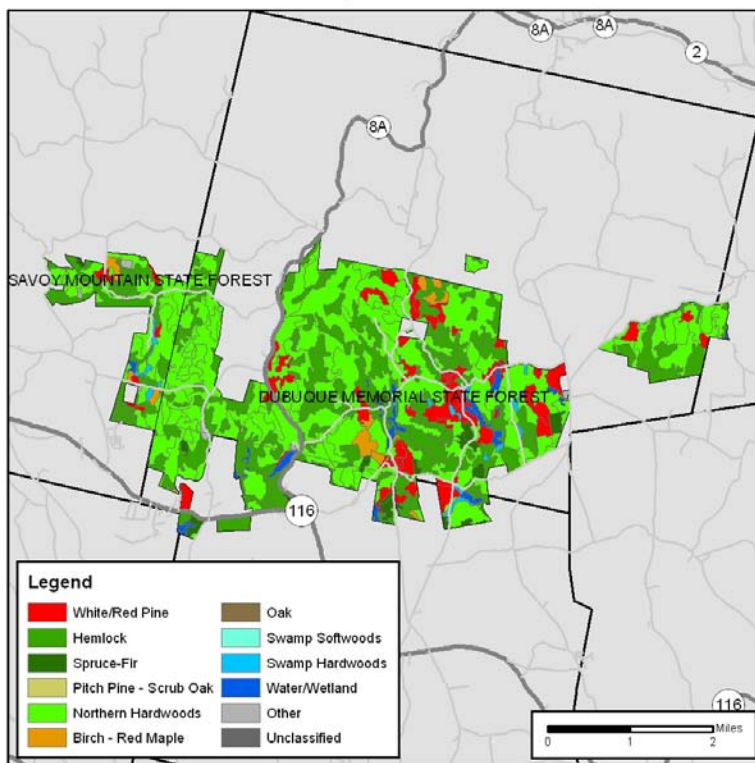

Appendix B – Property Maps

46. Dubuque Memorial and Savoy Mountain State Forests – Reserves, Intensive Use and Active Management Areas

- 47. Dubuque Memorial and Savoy Mountain State Forests – Hydrology Buffers
- 48. Dubuque Memorial and Savoy Mountain State Forests – Road and Trail Corridors
- 49. Dubuque Memorial and Savoy Mountain State Forests – Rare Species
- 50. Dubuque Memorial and Savoy Mountain State Forests – Vegetation
- 51. Dubuque Memorial and Savoy Mountain State Forests – Vegetation with Resource Overlays
- 52. Dubuque Memorial and Savoy Mountain State Forests – Prime Soils
- 53. Dubuque Memorial and Savoy Mountain State Forests – Archeologically Sensitive Areas
- 54. Dubuque Memorial and Savoy Mountain State Forests – Potential Timber Harvests

Dubuque Memorial State Forest and Savoy Mountain State Forest
100' Hydrology Buffers

Dubuque Memorial State Forest and Savoy Mountain State Forest
50' Road and Trail Buffers

Dubuque Memorial State Forest and Savoy Mountain State Forest
Rare Species

Dubuque Memorial State Forest and Savoy Mountain State Forest
Vegetation

Dubuque Memorial State Forest and Savoy Mountain State Forest
Vegetation With Resource Overlays

Dubuque Memorial State Forest and Savoy Mountain State Forest
Prime Soils

Dubuque Memorial State Forest and Savoy Mountain State Forest
Archeologically Sensitive Buffer