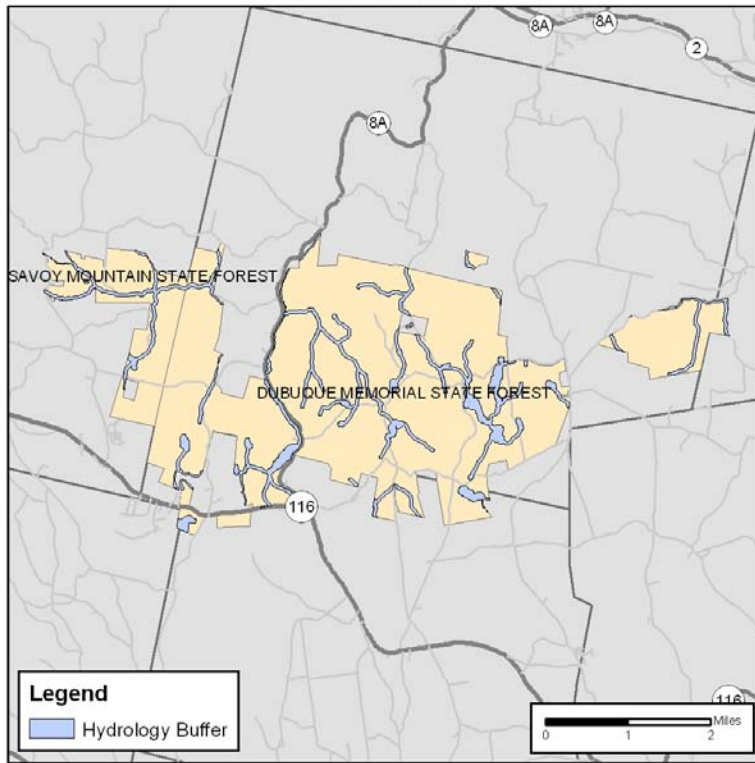

Appendix B – Property Maps

46. Dubuque Memorial and Savoy Mountain State Forests – Reserves, Intensive Use and Active Management Areas

- 47. Dubuque Memorial and Savoy Mountain State Forests – Hydrology Buffers
- 48. Dubuque Memorial and Savoy Mountain State Forests – Road and Trail Corridors
- 49. Dubuque Memorial and Savoy Mountain State Forests – Rare Species
- 50. Dubuque Memorial and Savoy Mountain State Forests – Vegetation
- 51. Dubuque Memorial and Savoy Mountain State Forests – Vegetation with Resource Overlays
- 52. Dubuque Memorial and Savoy Mountain State Forests – Prime Soils
- 53. Dubuque Memorial and Savoy Mountain State Forests – Archeologically Sensitive Areas
- 54. Dubuque Memorial and Savoy Mountain State Forests – Potential Timber Harvests

Dubuque Memorial State Forest and Savoy Mountain State Forest
100' Hydrology Buffers

Dubuque Memorial State Forest and Savoy Mountain State Forest
50' Road and Trail Buffers

Dubuque Memorial State Forest and Savoy Mountain State Forest
Rare Species