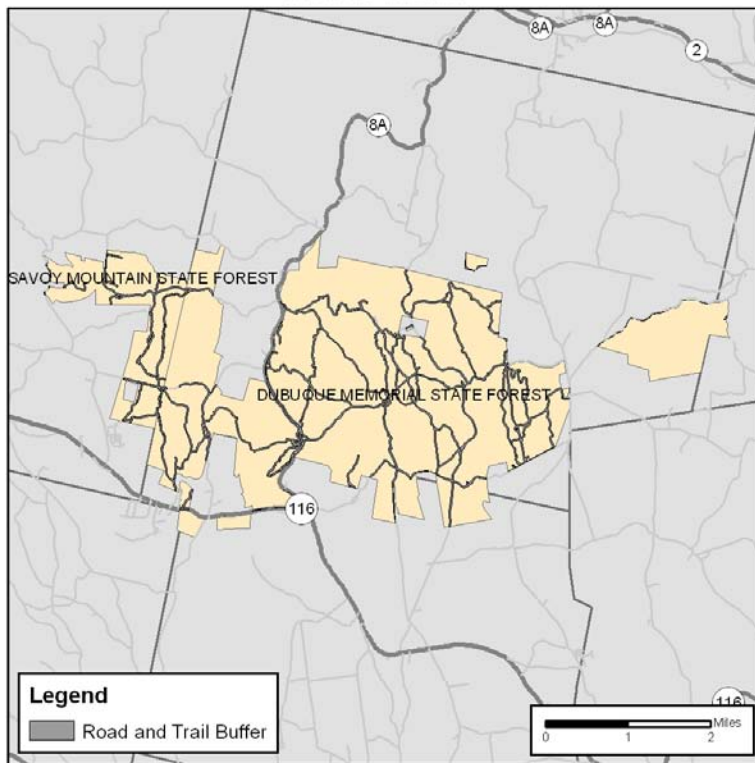

Appendix B – Property Maps

46. Dubuque Memorial and Savoy Mountain State Forests – Reserves, Intensive Use and Active Management Areas

- 47. Dubuque Memorial and Savoy Mountain State Forests – Hydrology Buffers
- 48. Dubuque Memorial and Savoy Mountain State Forests – Road and Trail Corridors
- 49. Dubuque Memorial and Savoy Mountain State Forests – Rare Species
- 50. Dubuque Memorial and Savoy Mountain State Forests – Vegetation
- 51. Dubuque Memorial and Savoy Mountain State Forests – Vegetation with Resource Overlays
- 52. Dubuque Memorial and Savoy Mountain State Forests – Prime Soils
- 53. Dubuque Memorial and Savoy Mountain State Forests – Archeologically Sensitive Areas
- 54. Dubuque Memorial and Savoy Mountain State Forests – Potential Timber Harvests

Dubuque Memorial State Forest and Savoy Mountain State Forest
100' Hydrology Buffers

Dubuque Memorial State Forest and Savoy Mountain State Forest
50' Road and Trail Buffers

Dubuque Memorial State Forest and Savoy Mountain State Forest
Rare Species

Dubuque Memorial State Forest and Savoy Mountain State Forest
Archeologically Sensitive Buffer