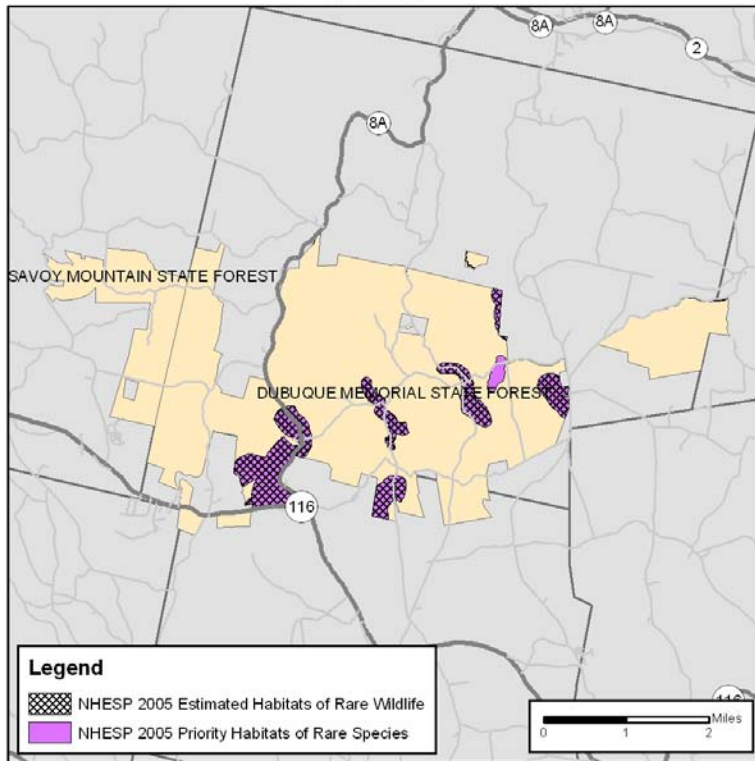

Appendix B – Property Maps

46. Dubuque Memorial and Savoy Mountain State Forests – Reserves, Intensive Use and Active Management Areas

- 47. Dubuque Memorial and Savoy Mountain State Forests – Hydrology Buffers
- 48. Dubuque Memorial and Savoy Mountain State Forests – Road and Trail Corridors
- 49. Dubuque Memorial and Savoy Mountain State Forests – Rare Species
- 50. Dubuque Memorial and Savoy Mountain State Forests – Vegetation
- 51. Dubuque Memorial and Savoy Mountain State Forests – Vegetation with Resource Overlays
- 52. Dubuque Memorial and Savoy Mountain State Forests – Prime Soils
- 53. Dubuque Memorial and Savoy Mountain State Forests – Archeologically Sensitive Areas
- 54. Dubuque Memorial and Savoy Mountain State Forests – Potential Timber Harvests

Dubuque Memorial State Forest and Savoy Mountain State Forest
100' Hydrology Buffers

Dubuque Memorial State Forest and Savoy Mountain State Forest
50' Road and Trail Buffers

Dubuque Memorial State Forest and Savoy Mountain State Forest
Rare Species

Dubuque Memorial State Forest and Savoy Mountain State Forest
Archeologically Sensitive Buffer