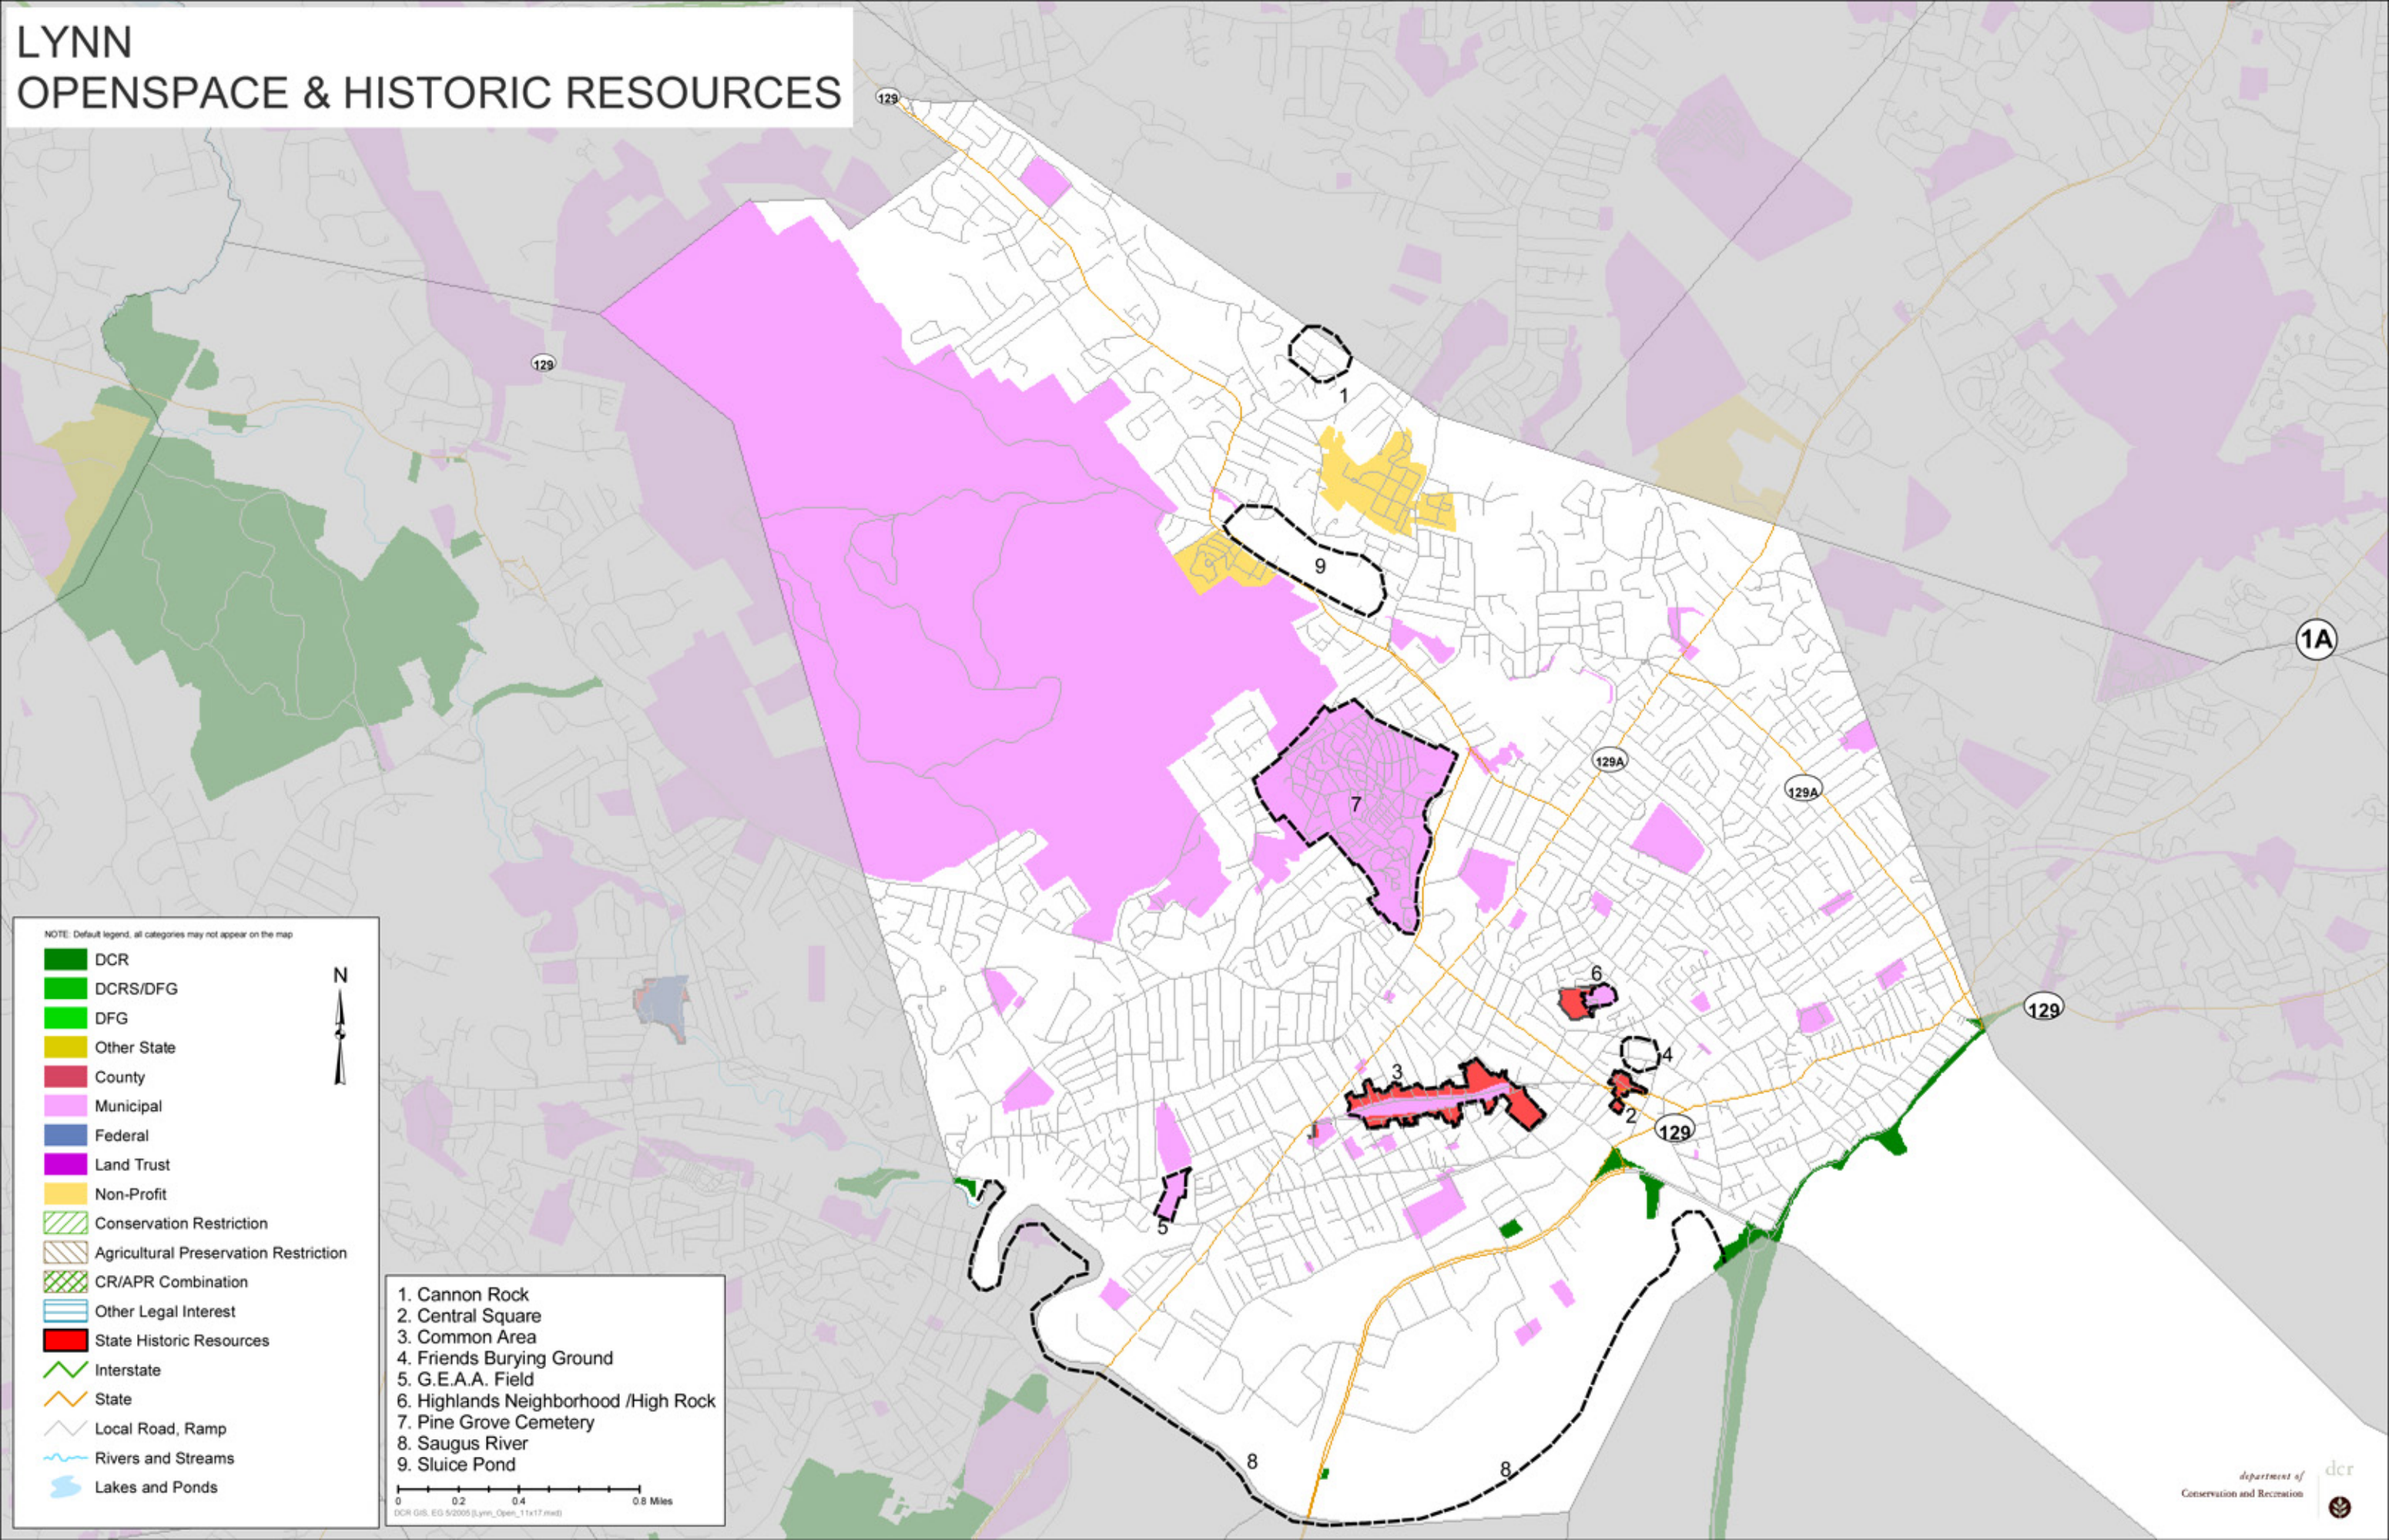

LYNN OPENSOURCE & HISTORIC RESOURCES

NOTE: Default legend, all categories may not appear on the map

- DCR
- DCRS/DFG
- DFG
- Other State
- County
- Municipal
- Federal
- Land Trust
- Non-Profit
- Conservation Restriction
- Agricultural Preservation Restriction
- CR/APR Combination
- Other Legal Interest
- State Historic Resources
- Interstate
- State
- Local Road, Ramp
- Rivers and Streams
- Lakes and Ponds

1. Cannon Rock
2. Central Square
3. Common Area
4. Friends Burying Ground
5. G.E.A.A. Field
6. Highlands Neighborhood /High Rock
7. Pine Grove Cemetery
8. Saugus River
9. Sluice Pond