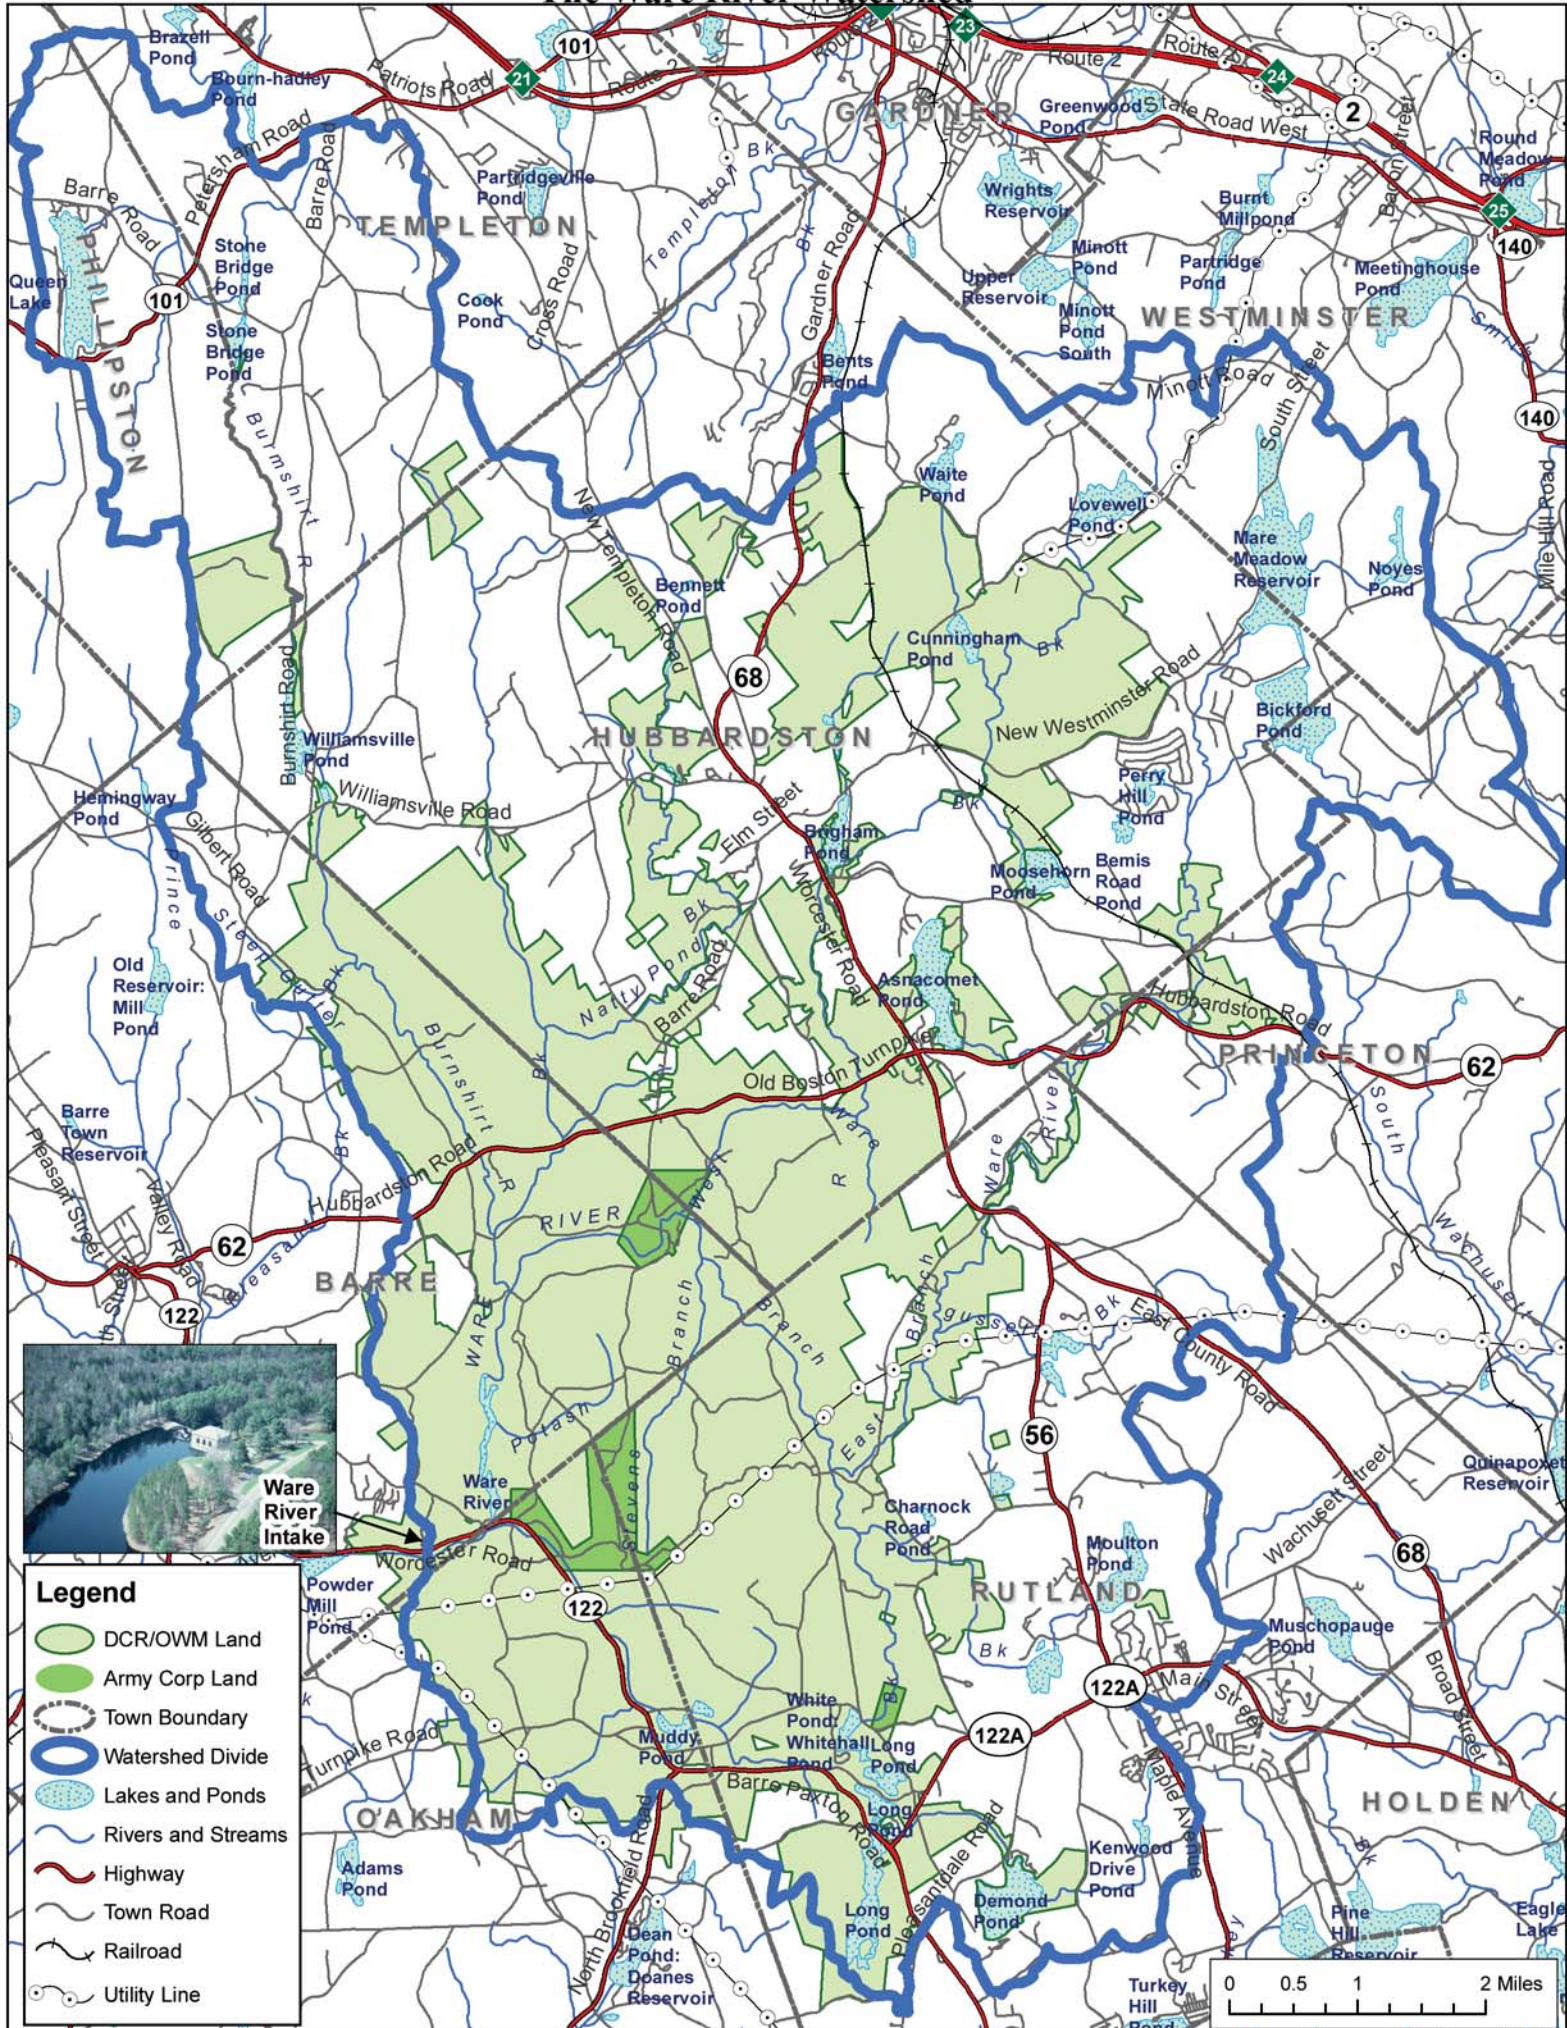

# The Ware River Watershed

**Legend**

- DCR/OWM Land
- Army Corp Land
- Town Boundary
- Watershed Divide
- Lakes and Ponds
- Rivers and Streams
- Highway
- Town Road
- Railroad
- Utility Line