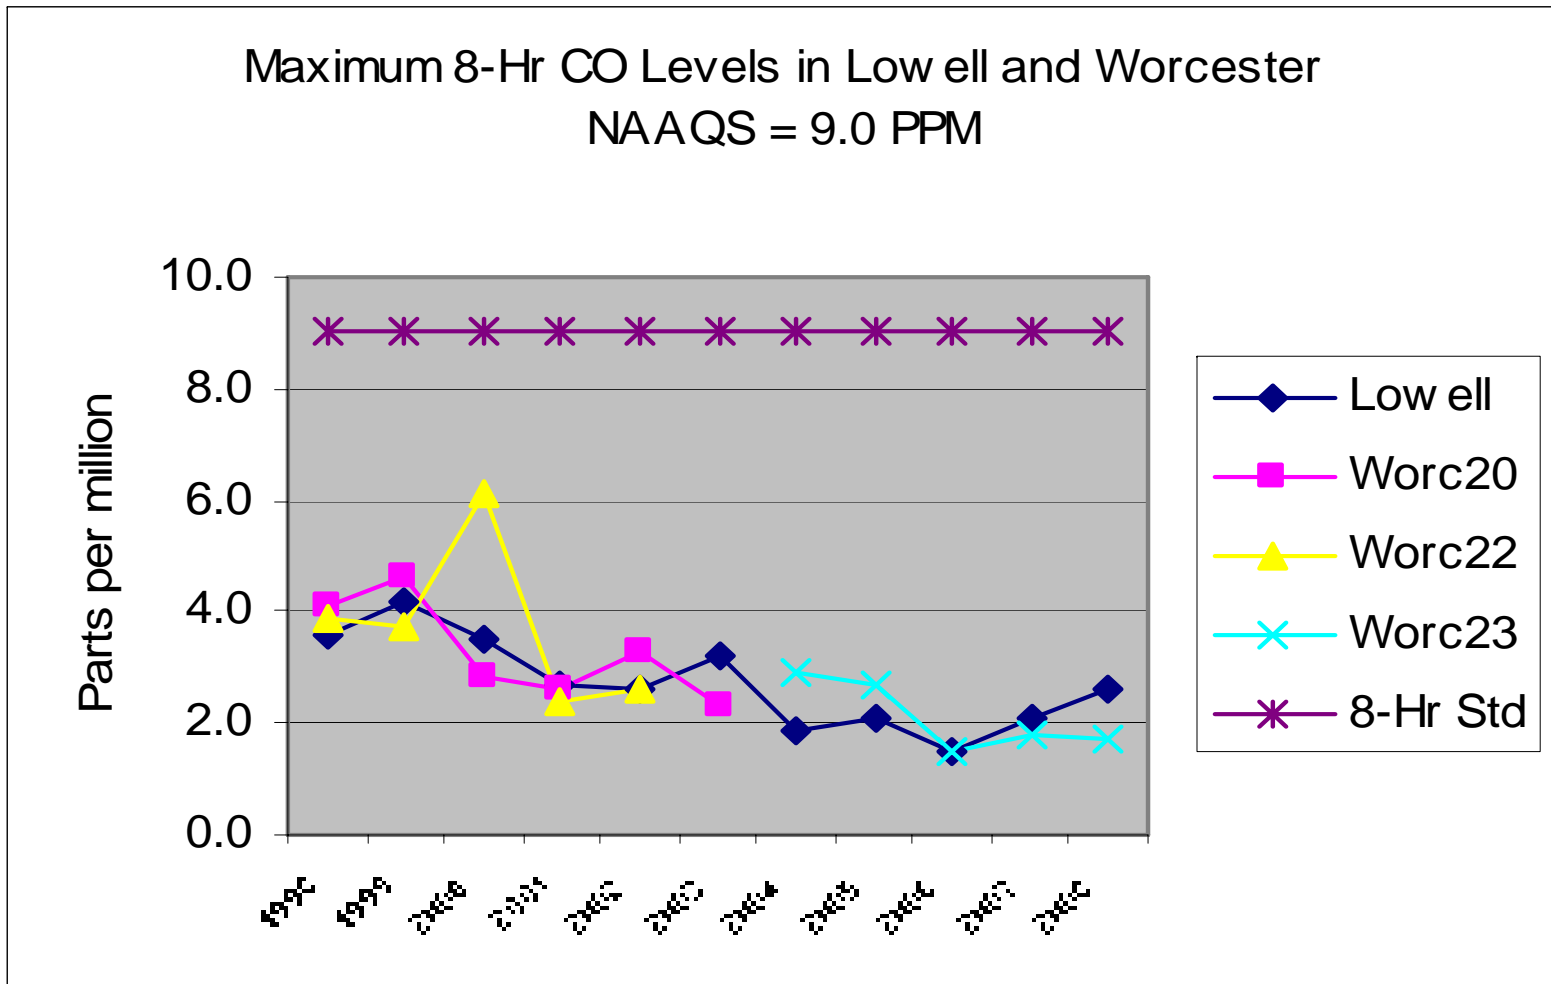

Lowell and Worcester CO 8-Hour Data

Lowell and Worcester CO 1-Hour Data