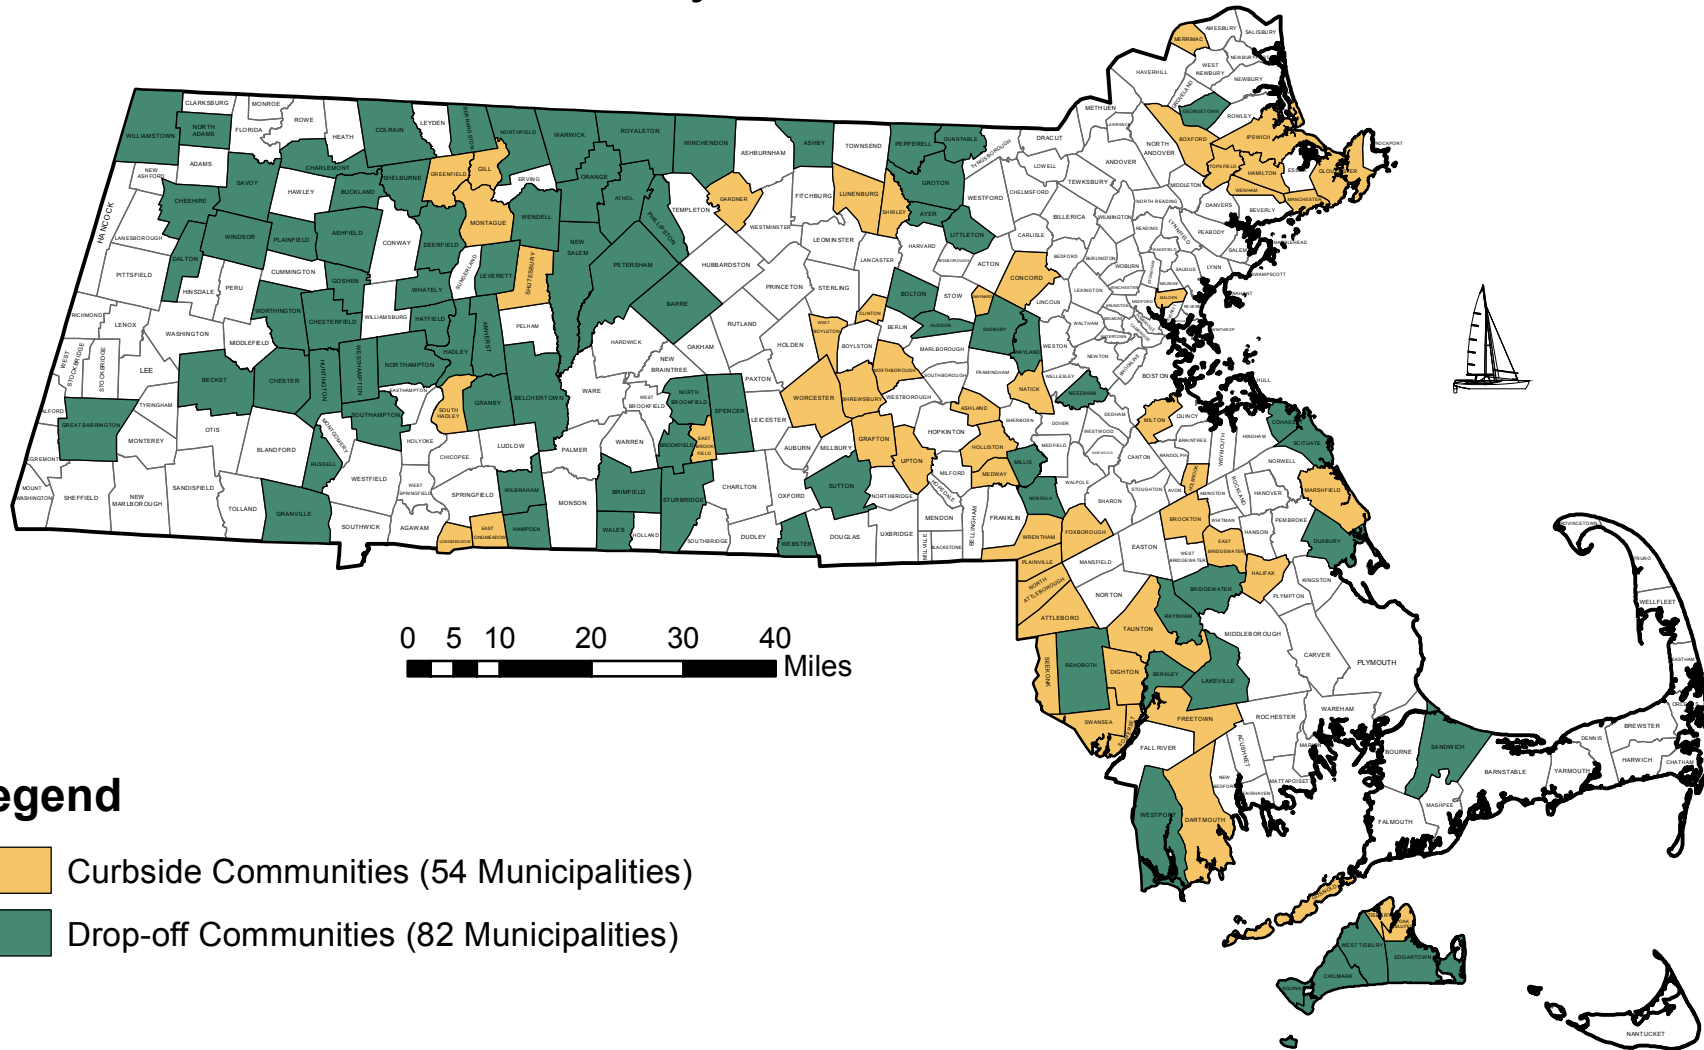

Municipal Solid Waste Pay-As-You-Throw Communities in Massachusetts

February 2012

Legend

- Curbside Communities (54 Municipalities)
- Drop-off Communities (82 Municipalities)

Deval Patrick
Governor
Richard K. Sullivan Jr.
Secretary of Energy and
Environmental Affairs

Data Sources:

Pay As You Throw Communities - BWP Consumer Programs 2012
W:\BWP\SWM\payt\Data\paytlist.xls

Massachusetts Municipalities - MassGIS 2004

W:\BWP\SWM\payt\graphics\GISmaps PAYT_0212.xls