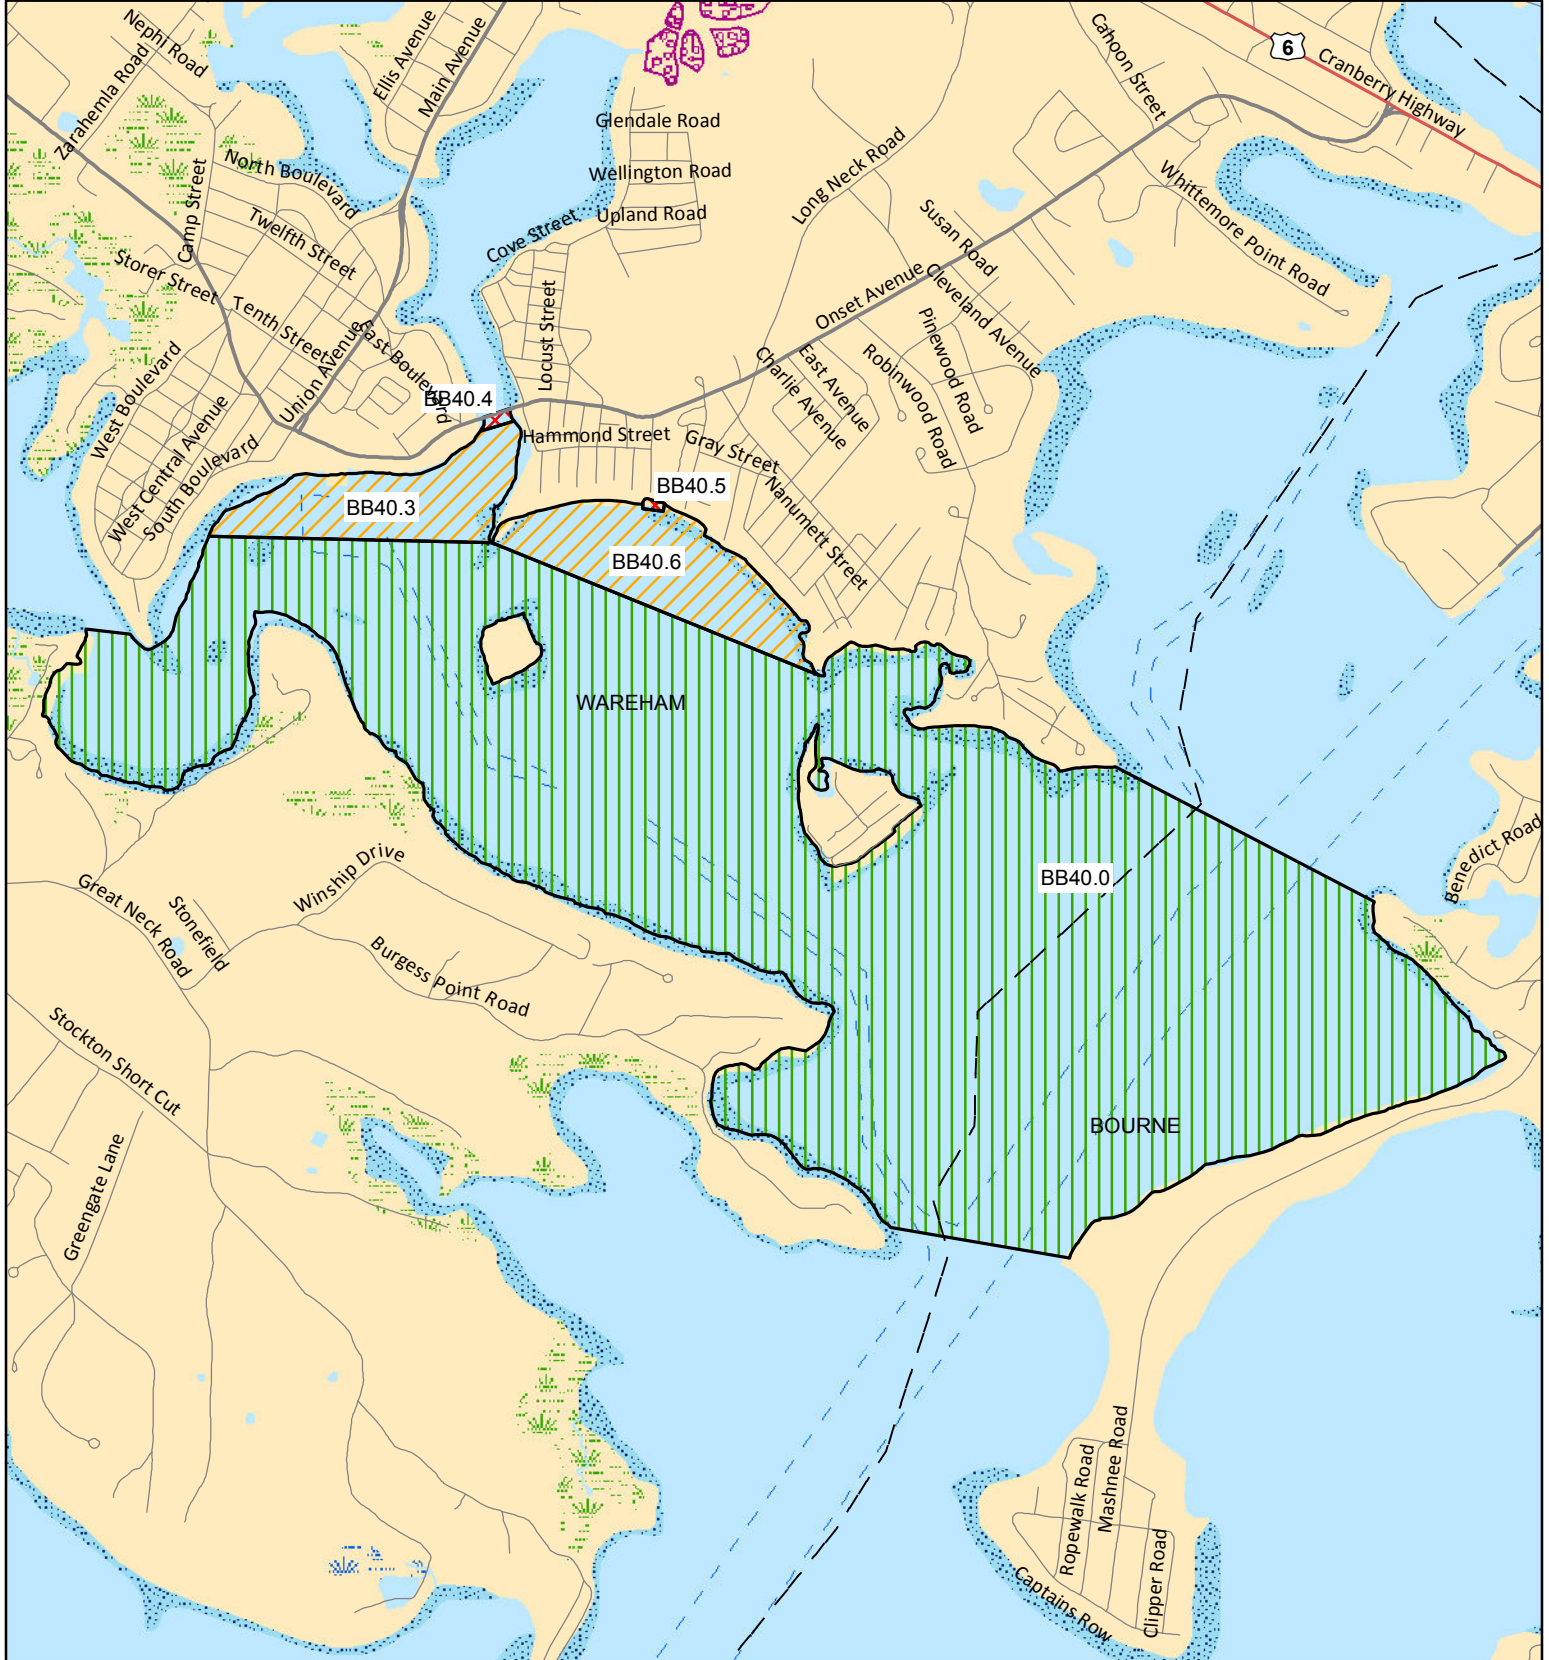

This product is for planning and educational purposes only. It is not to be used by itself for legal boundary definition or regulatory interpretation.