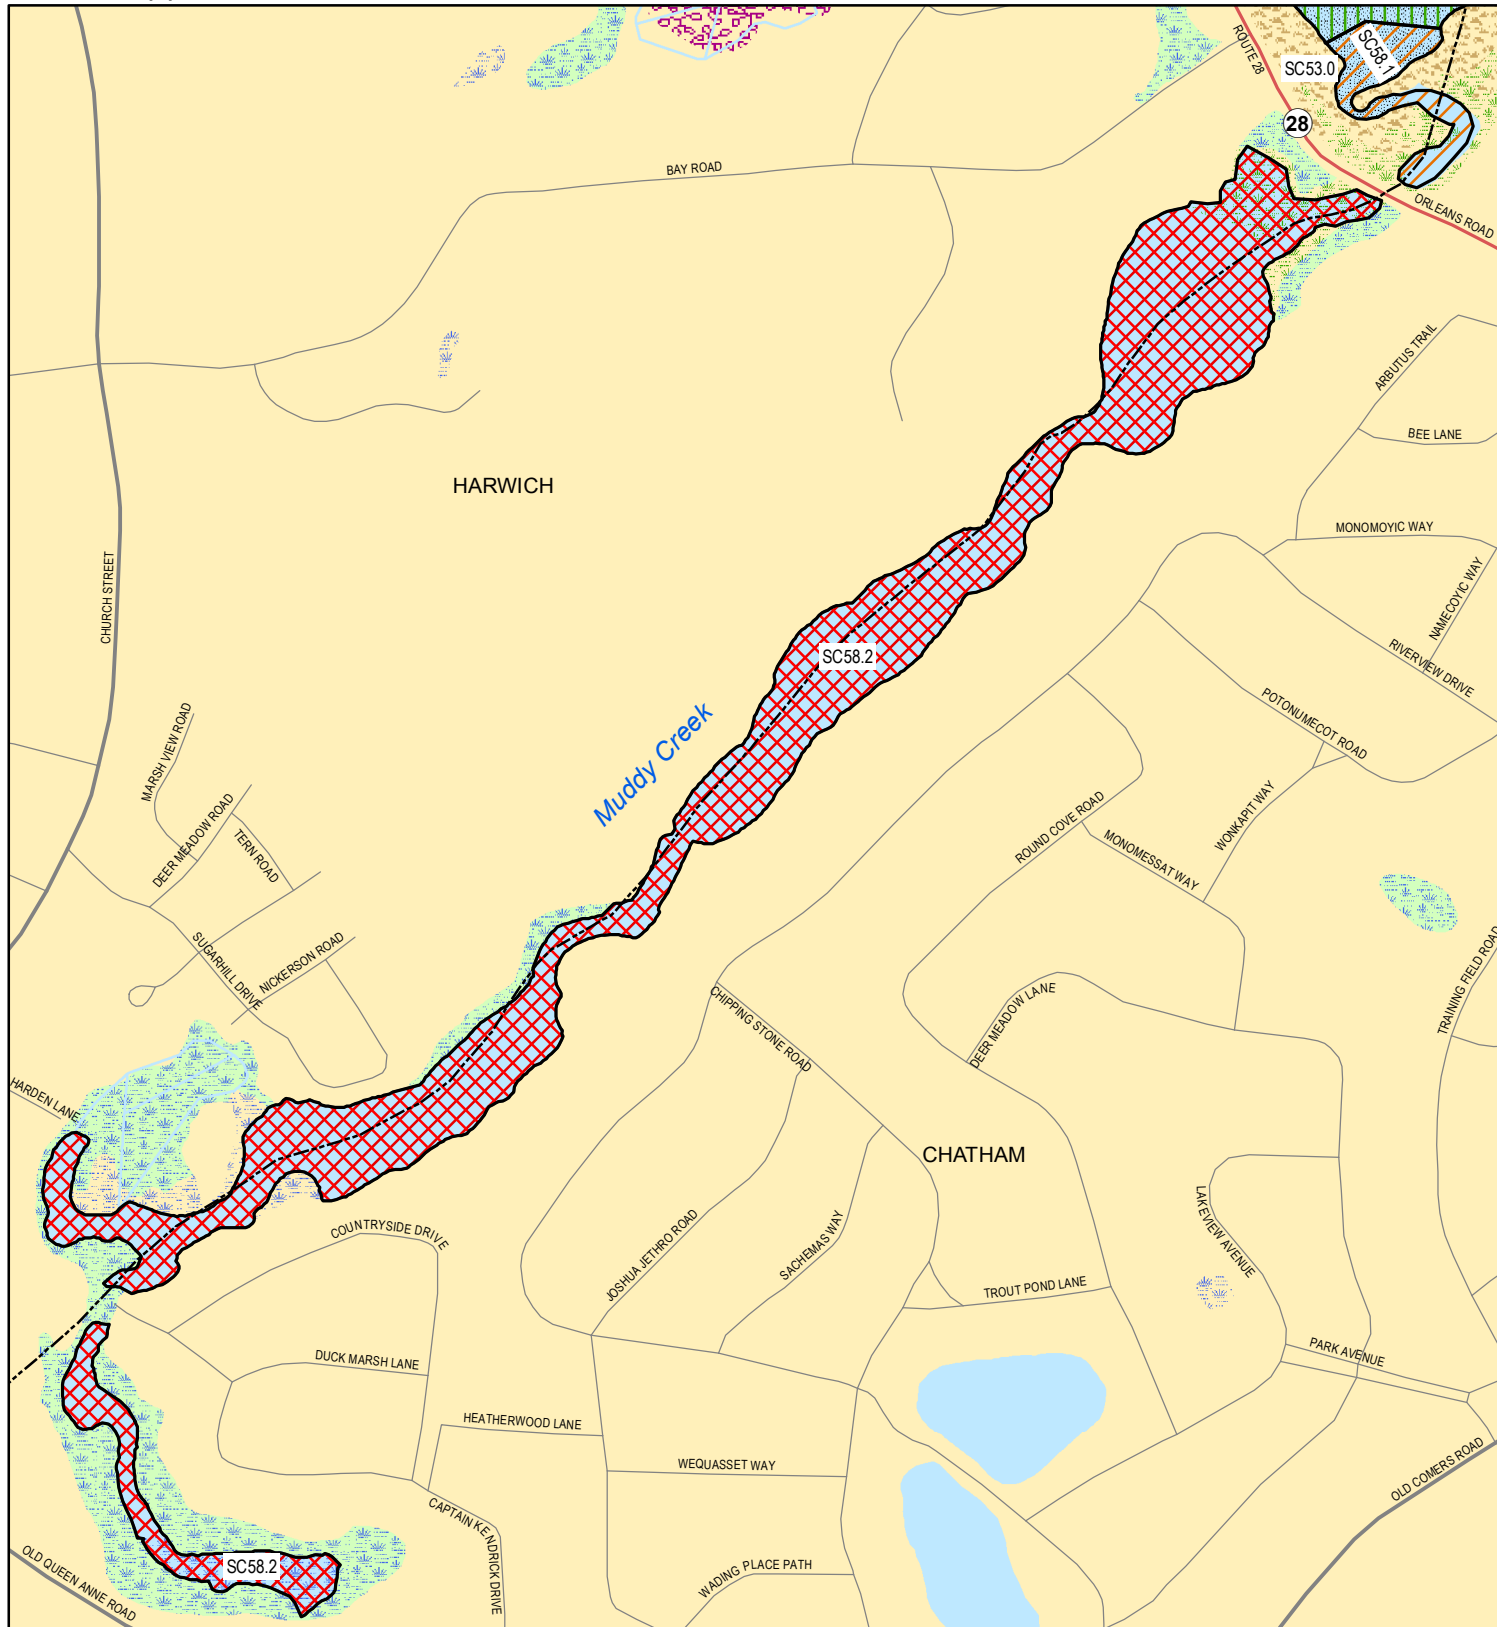

# Massachusetts Division of Marine Fisheries - Designated Shellfish Growing Area

Produced: Sep. 10, 2009

Shellfish Area Classification					
	Approved		Conditionally Restricted		Restricted
	Conditionally Approved		Prohibited		Management Close

Map Features Legend					
	MUNICIPAL BOUNDARY		Cranberry Bog		Reservoir
	Marsh/Bog		Salt Marsh		Tidal Flats
	Wooded marsh		Open Water		Beach/Dune

**Growing Area Code: SC58**  
**Area Name: MUDDY CREEK**  
**Area Town(s): Chatham, Harwich**

0.05  
 Miles

*This product is for planning and educational purposes only. It is not to be used by itself for legal boundary definition or regulatory interpretation.*