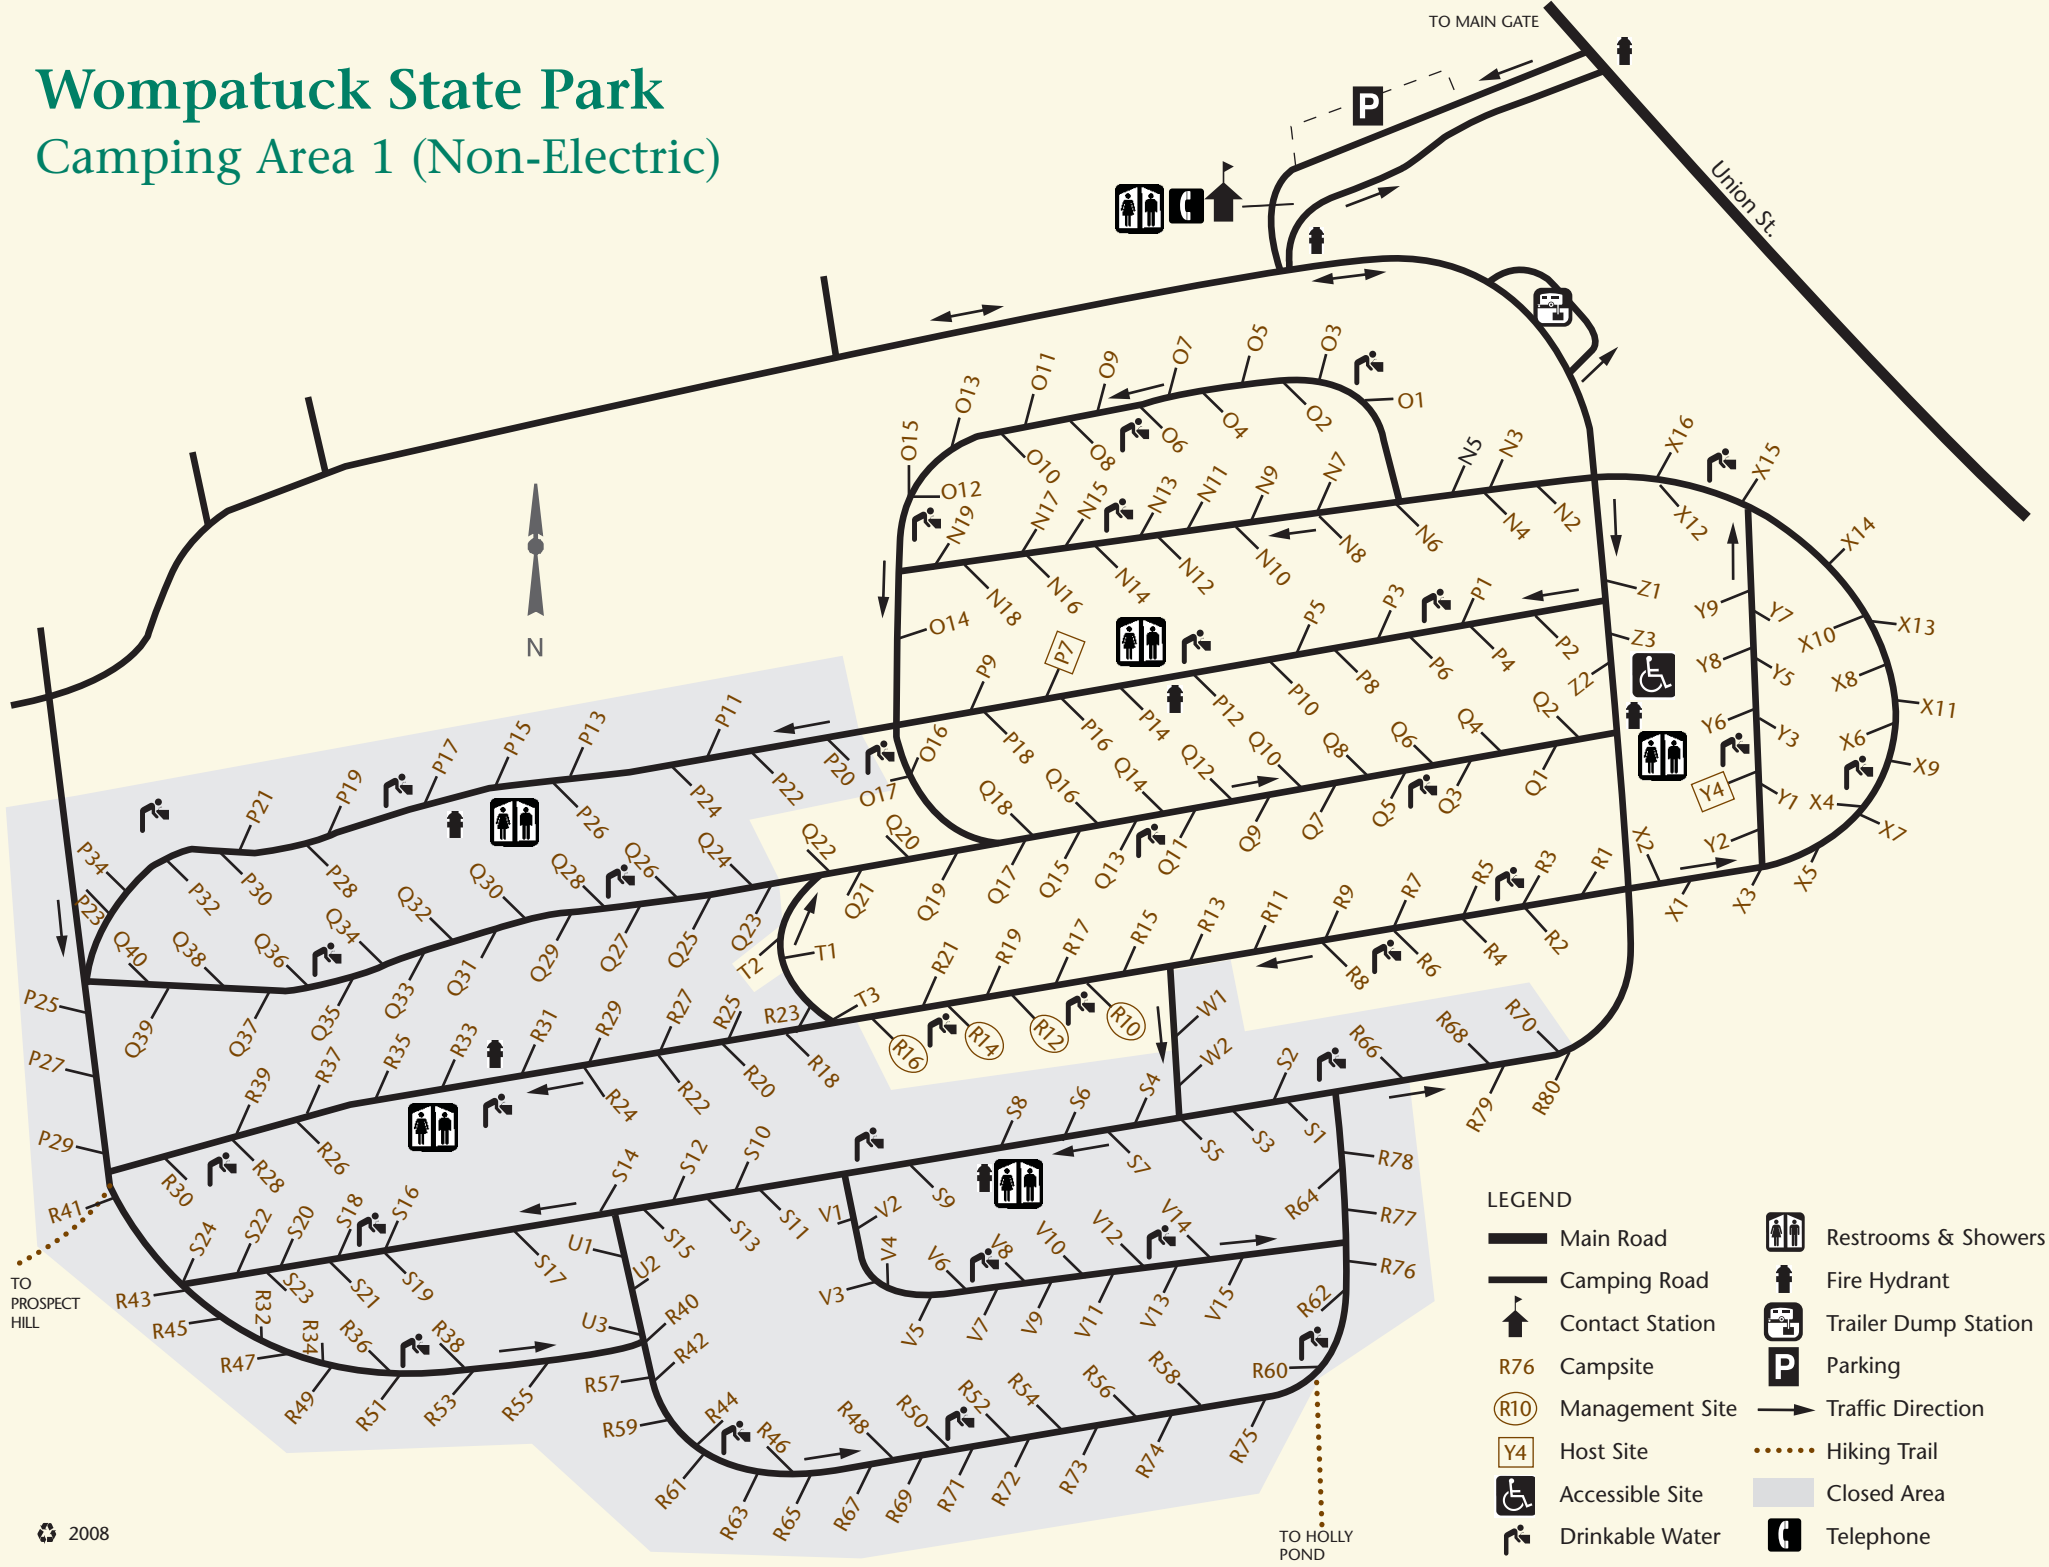

# Wompatuck State Park

## Camping Area 1 (Non-Electric)

### LEGEND

- Main Road
- Camping Road
- R76 Campsite
- Management Site
- Host Site
- Accessible Site
- Drinkable Water
- Restrooms & Showers
- Fire Hydrant
- Contact Station
- Trailer Dump Station
- Parking
- Traffic Direction
- Hiking Trail
- Closed Area
- Telephone