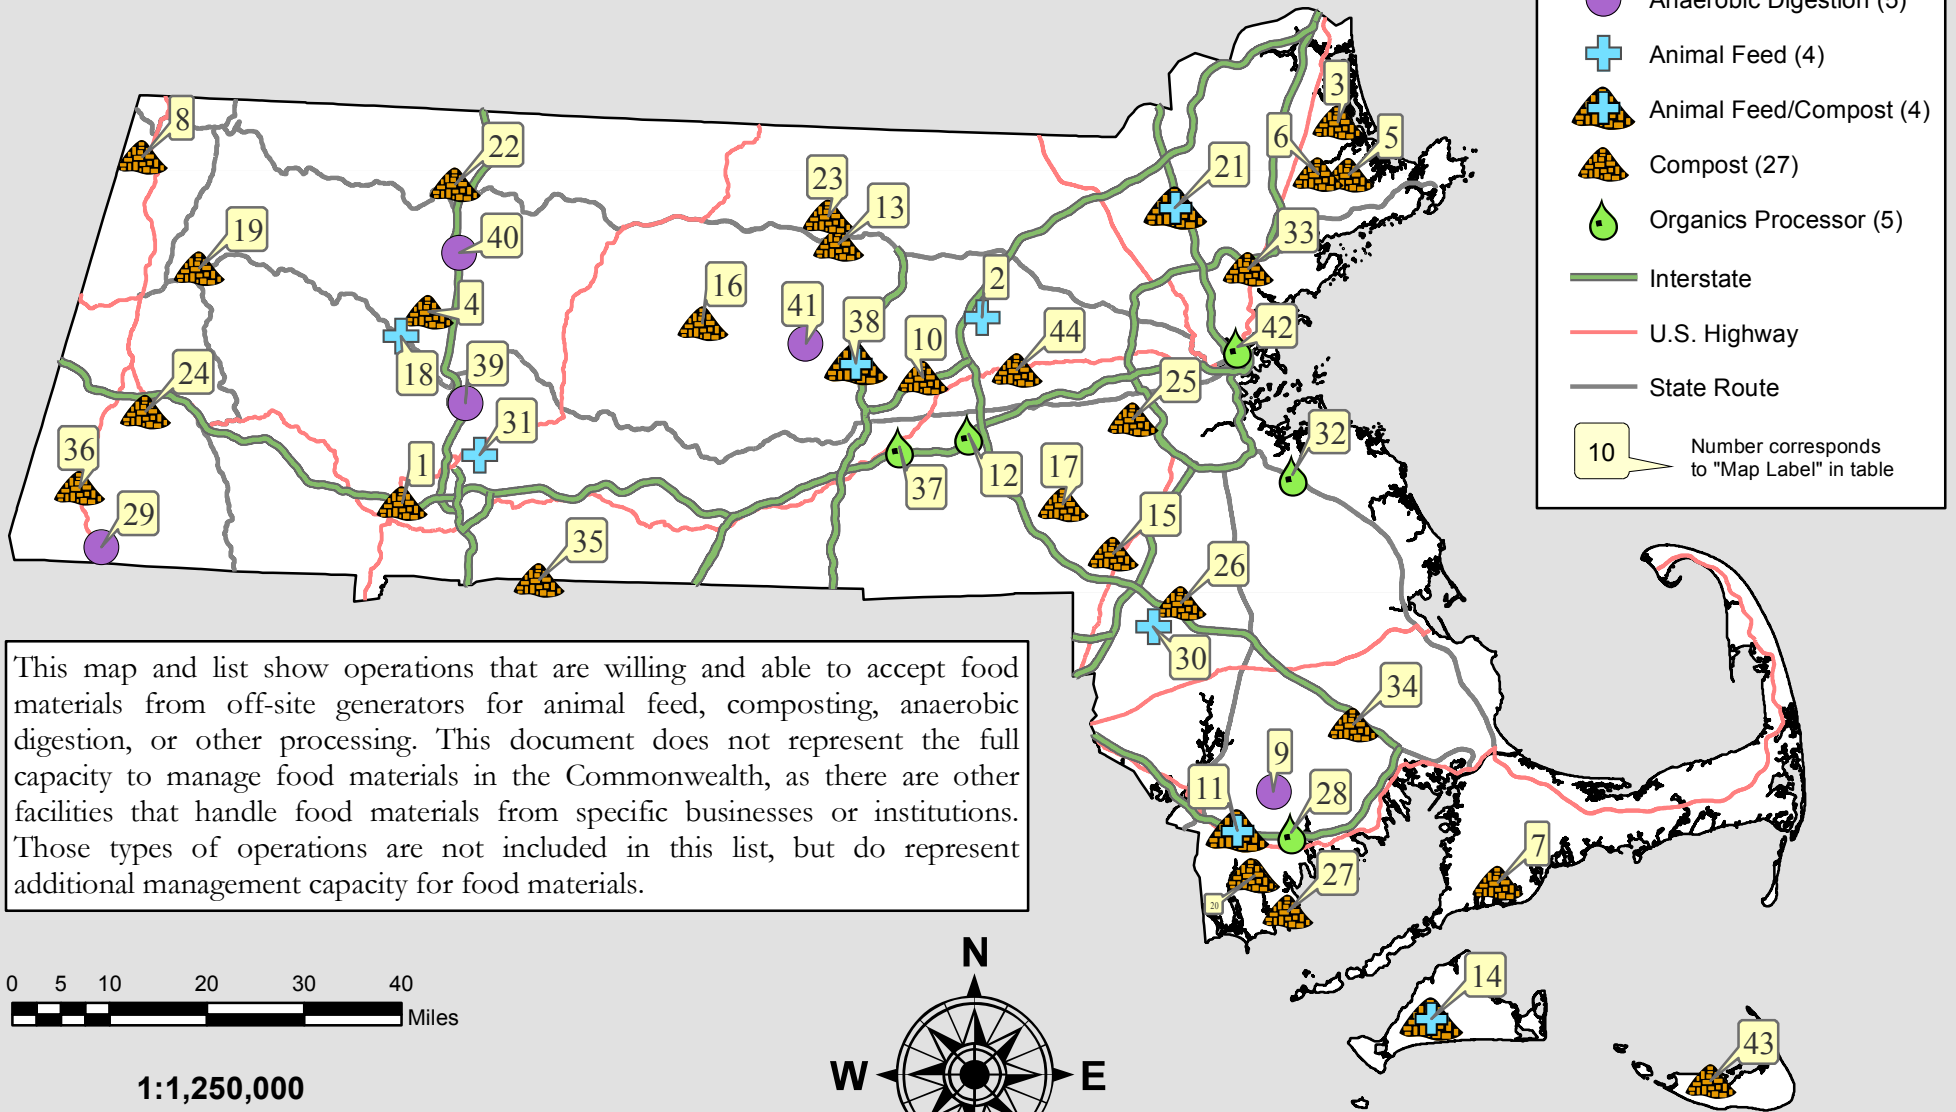

Sites Accepting Diverted Food Material

This map and list show operations that are willing and able to accept food materials from off-site generators for animal feed, composting, anaerobic digestion, or other processing. This document does not represent the full capacity to manage food materials in the Commonwealth, as there are other facilities that handle food materials from specific businesses or institutions. Those types of operations are not included in this list, but do represent additional management capacity for food materials.

1:1,250,000

DATA SOURCES:

- Major Roads: MassDOT OTP, MassGIS, June 2014
- Food Material Diverters: MassDEP BWP, October 2017

Map Updated October 2017
MassDEP, BAW. J Cook

Sites Accepting Diverted Food Material in Massachusetts

Sites Accepting Diverted Food Material in Massachusetts

Map Number	Disposal Type	Company Name	Street Address	City	Zip Code	Contact	Phone
40	Anaerobic Digester	Vanguard Renewables (Bar-Way Farm)	188 Mill Village Rd	Deerfield	01342	Topher Gudmand	781-500-1388
41	Anaerobic Digester	Vanguard Renewables (Jordan Farm)	51 Muschopauge Rd	Rutland	01543	Topher Gudmand	781-500-1388
42	Organics Processor	Waste Management Boston CORE	200 Terminal Street	Charlestown	02129	Patrick Milmoie	508-962-3671
						Brendan Kuhn	617-483-5990
43	Compost	Waste Options - Bedminster Nantucket	188 Madaket Rd.	Nantucket	02554	Nathan Widell	215-595-4218
44	Compost	We Care Environmental	856 Boston Post Rd.	Marlborough	01752	Phil McCarthy	508-480-9922
45	Compost	Wilfred Francis	556 Fischer Road	Dartmouth	02747	Wilfred Francis	508-636-8001