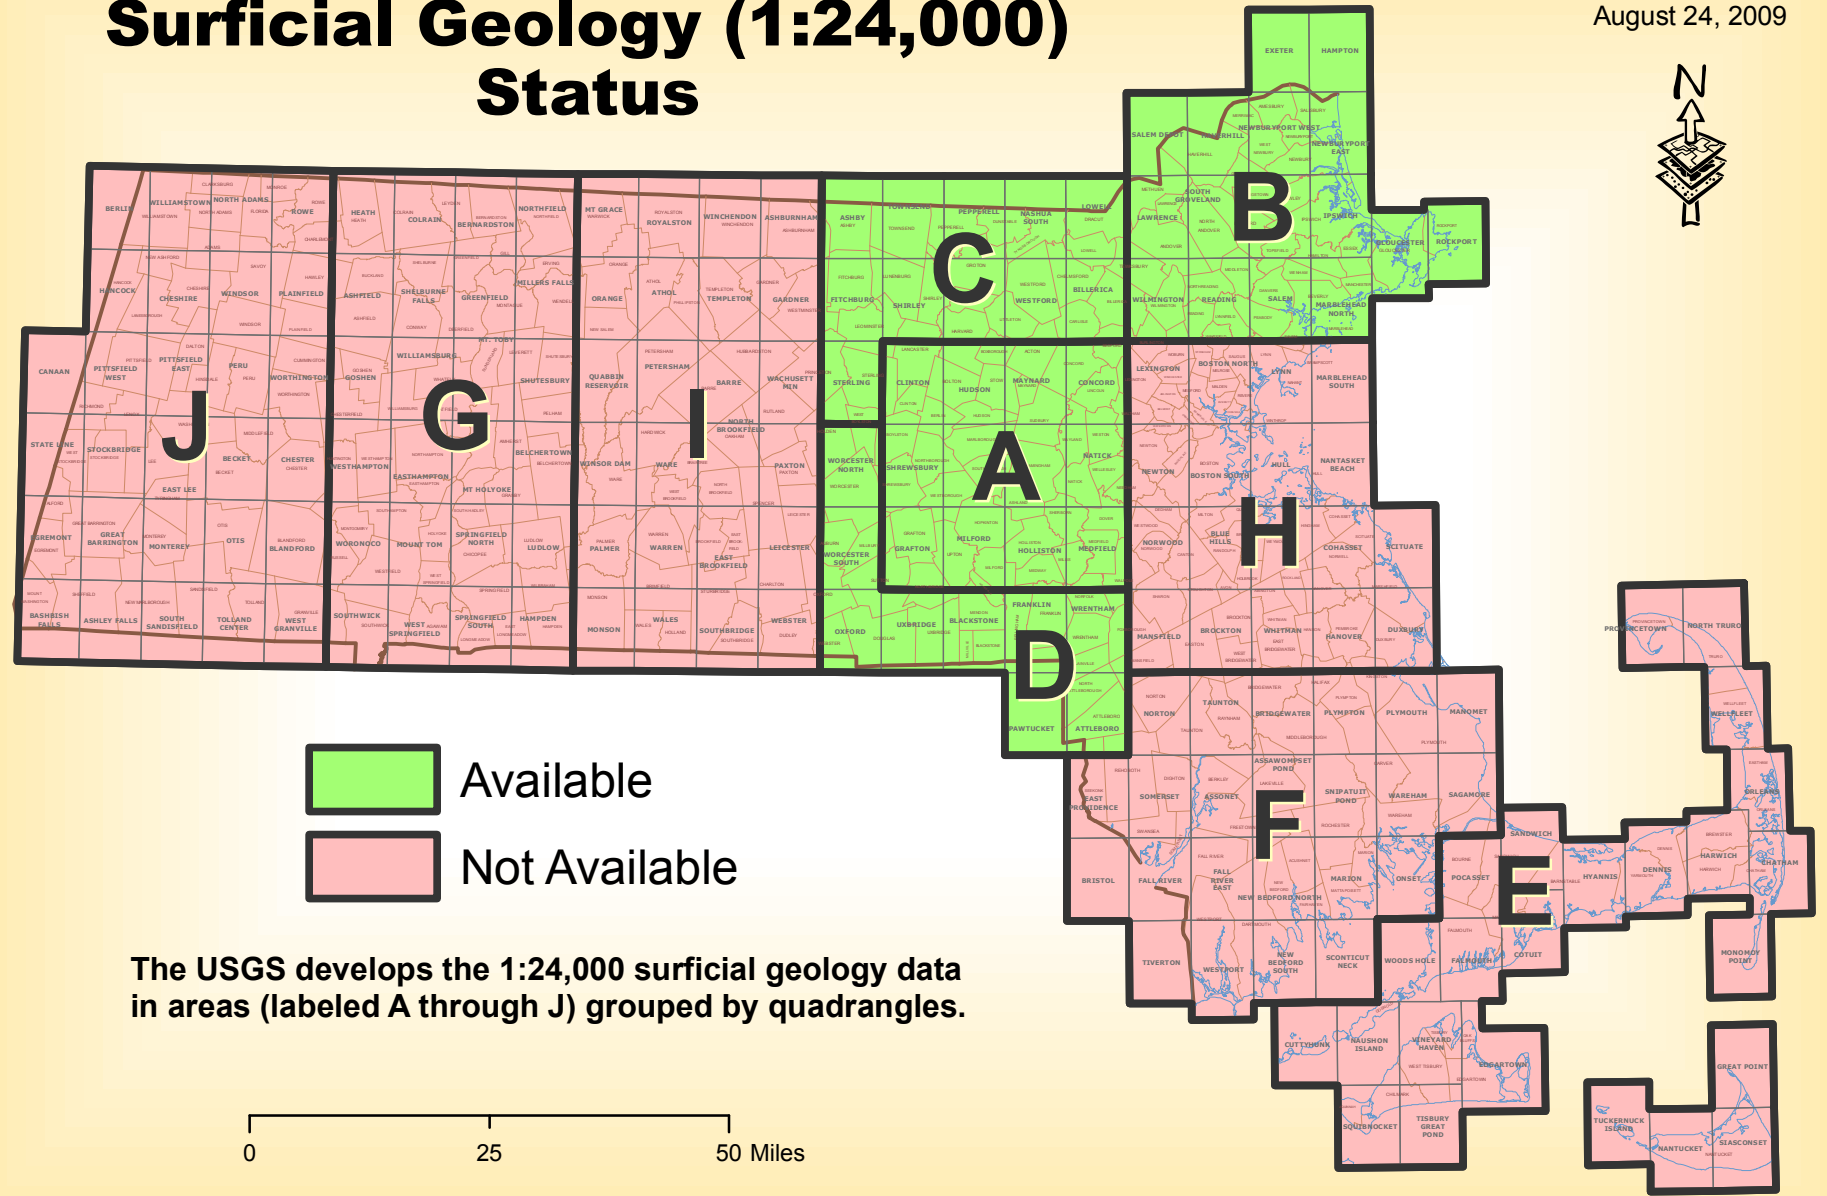

Surficial Geology (1:24,000) Status

 Available
 Not Available

The USGS develops the 1:24,000 surficial geology data in areas (labeled A through J) grouped by quadrangles.

0 25 50 Miles