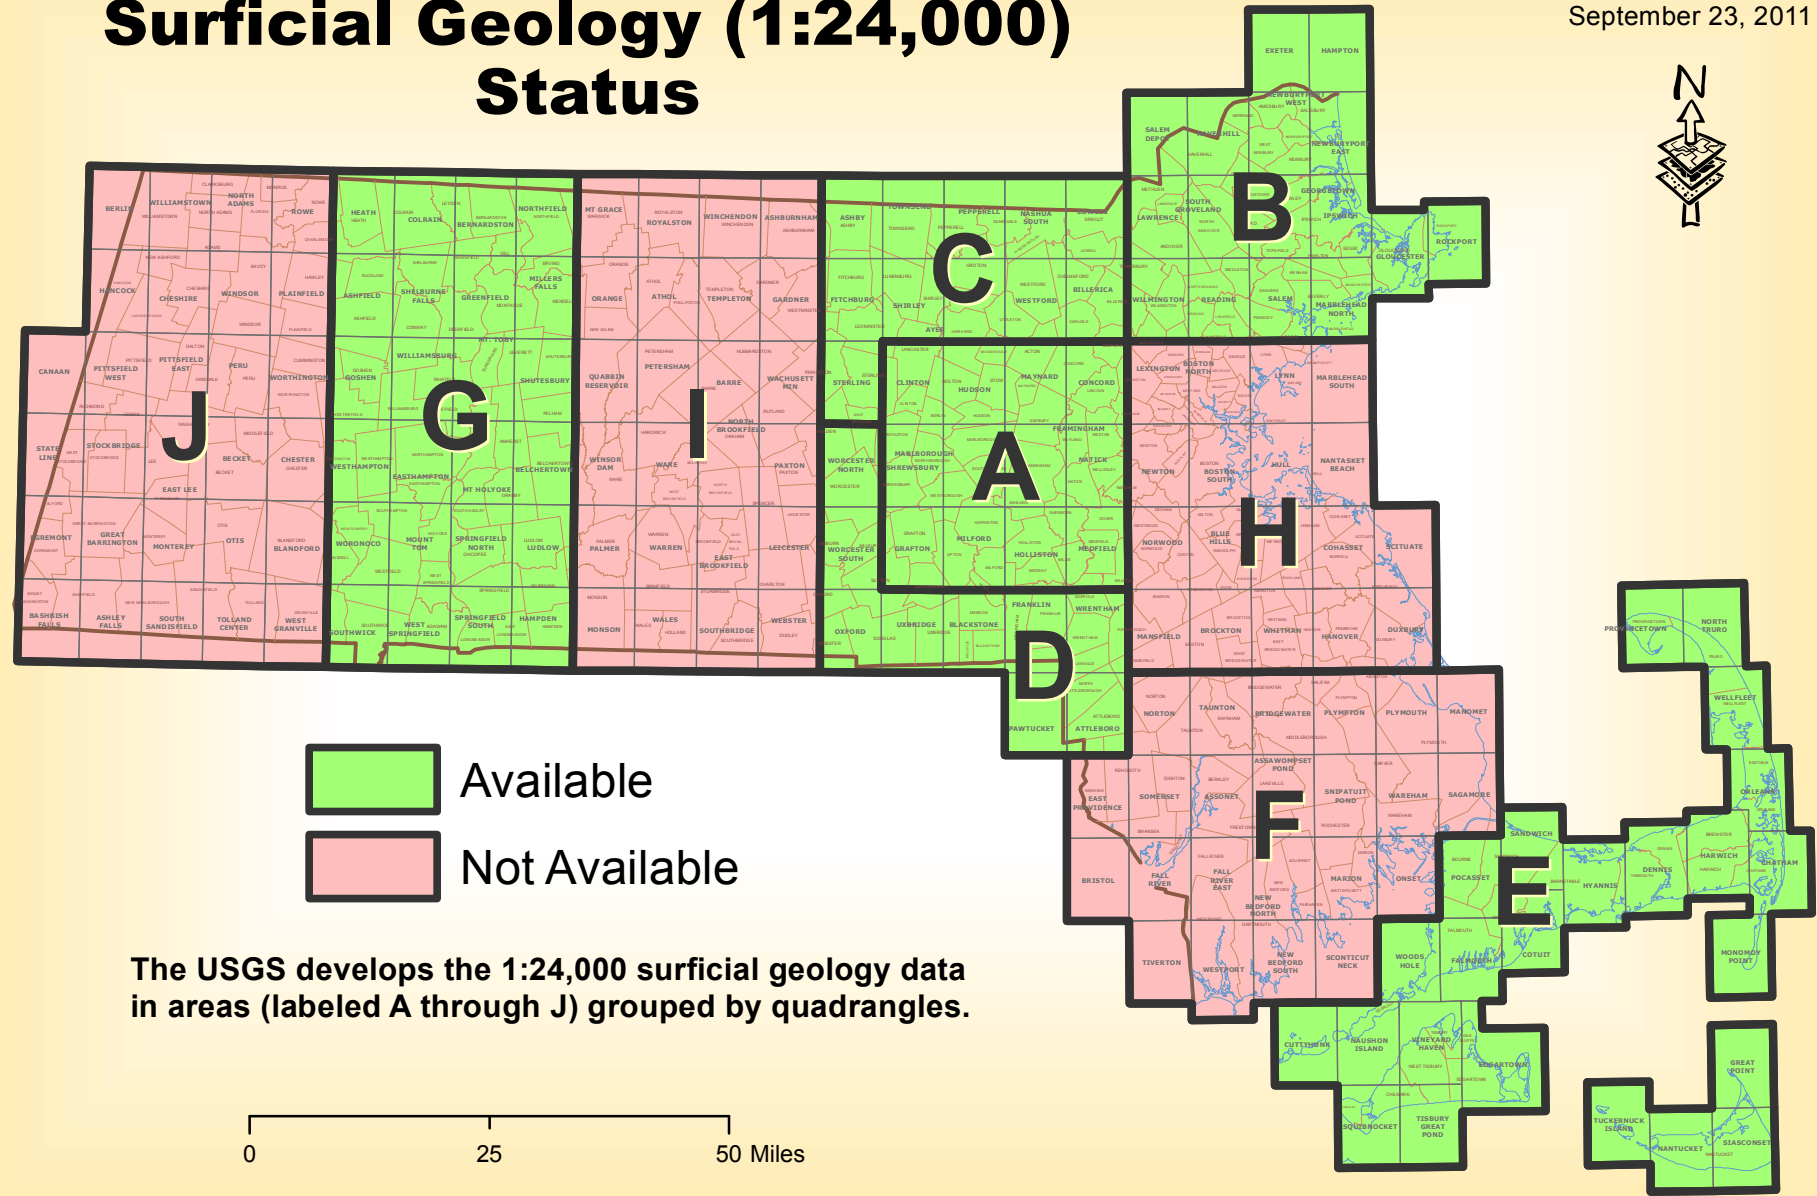

Surficial Geology (1:24,000) Status

 Available
 Not Available

The USGS develops the 1:24,000 surficial geology data in areas (labeled A through J) grouped by quadrangles.

0 25 50 Miles