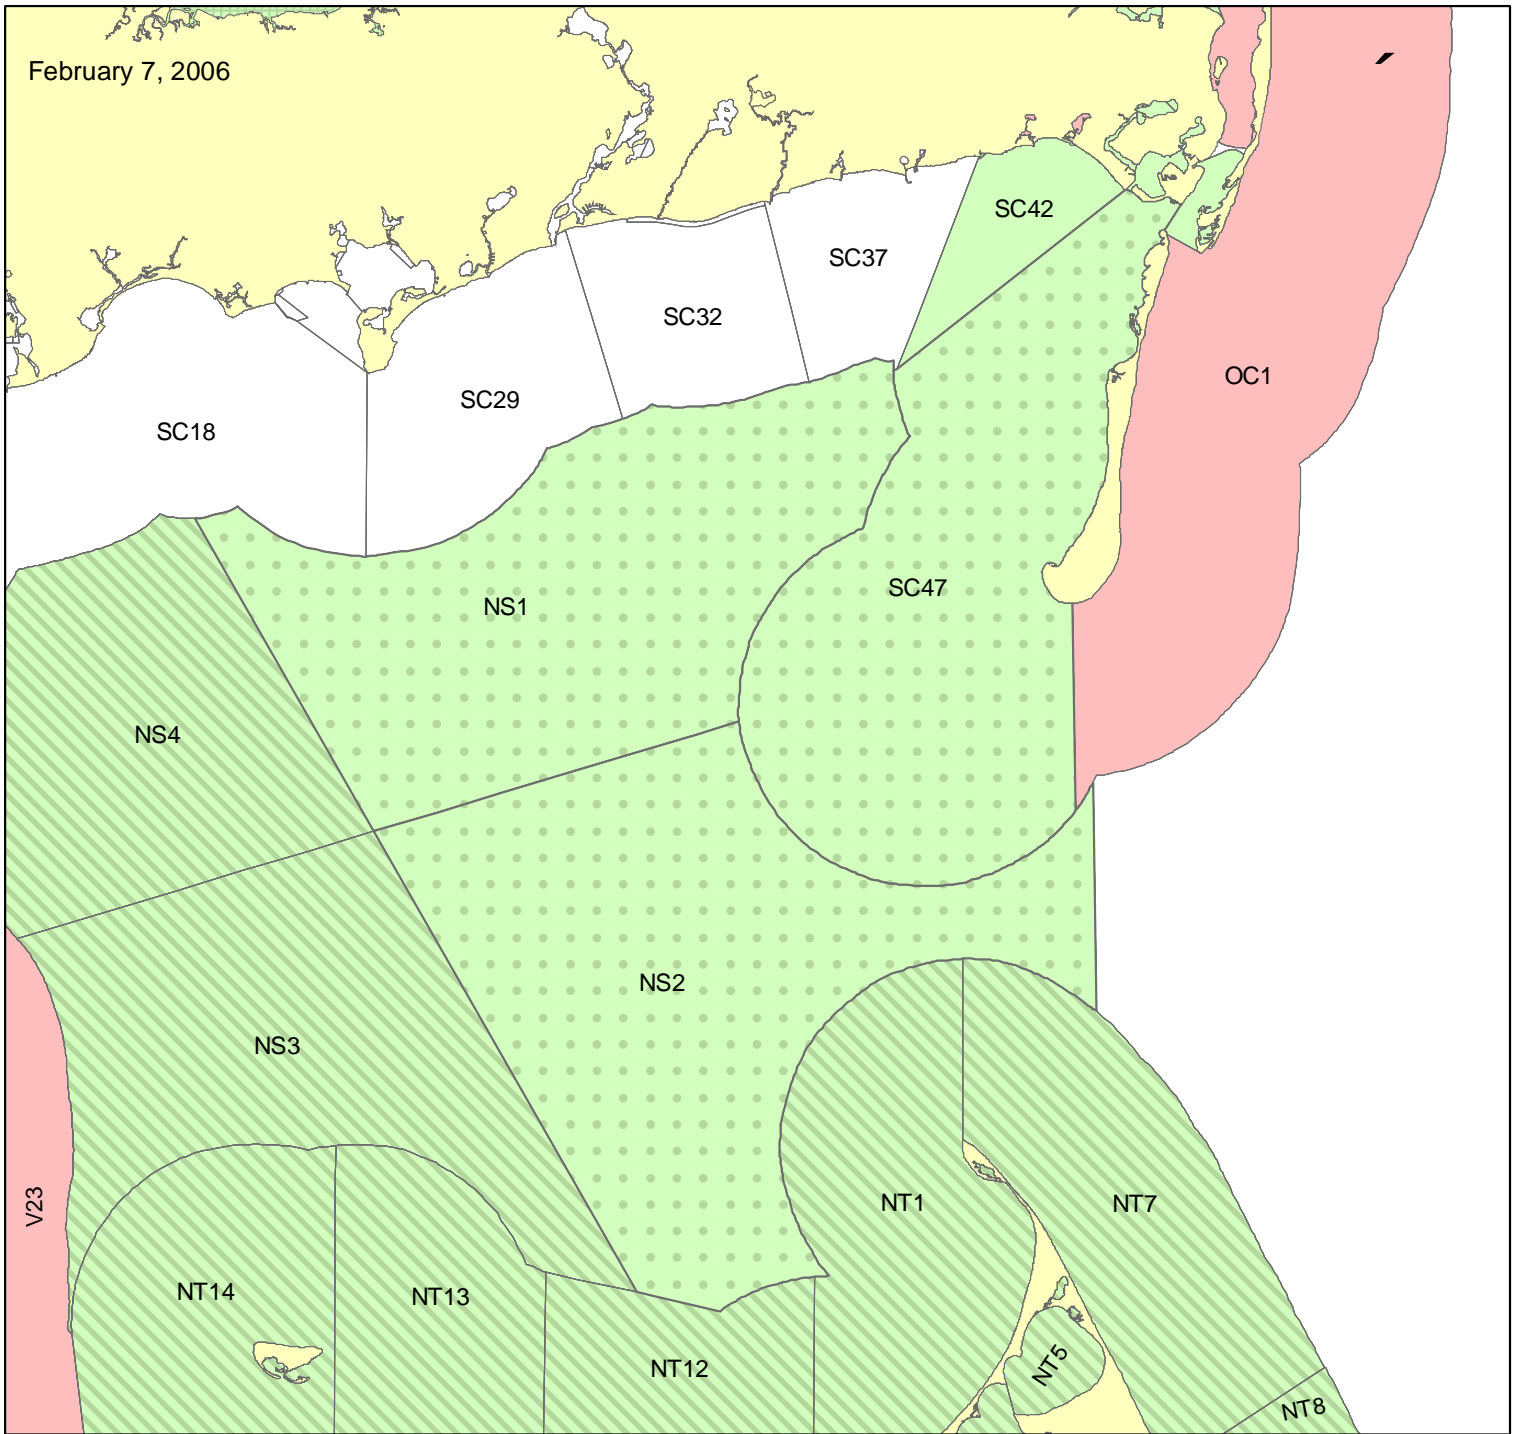

February 7, 2006

- No PSP Closure *
- PSP Closure *
- PSP Closure Partially Lifted (a) *
- PSP Closure Partially Lifted (b) *
- PSP Closure Partially Lifted (c) *

* all previous bacterial closures remain in effect.

(a) open to all species, except for surf clams, ocean quahogs, whole sea scallops in the shell or roe-on, channelled & knobbed whelk, moon snails and carnivorous snails

(b) same as (a) but open to conch (channeled and knobbed whelk)

(c) same as (a) but open to both conch and surf clams