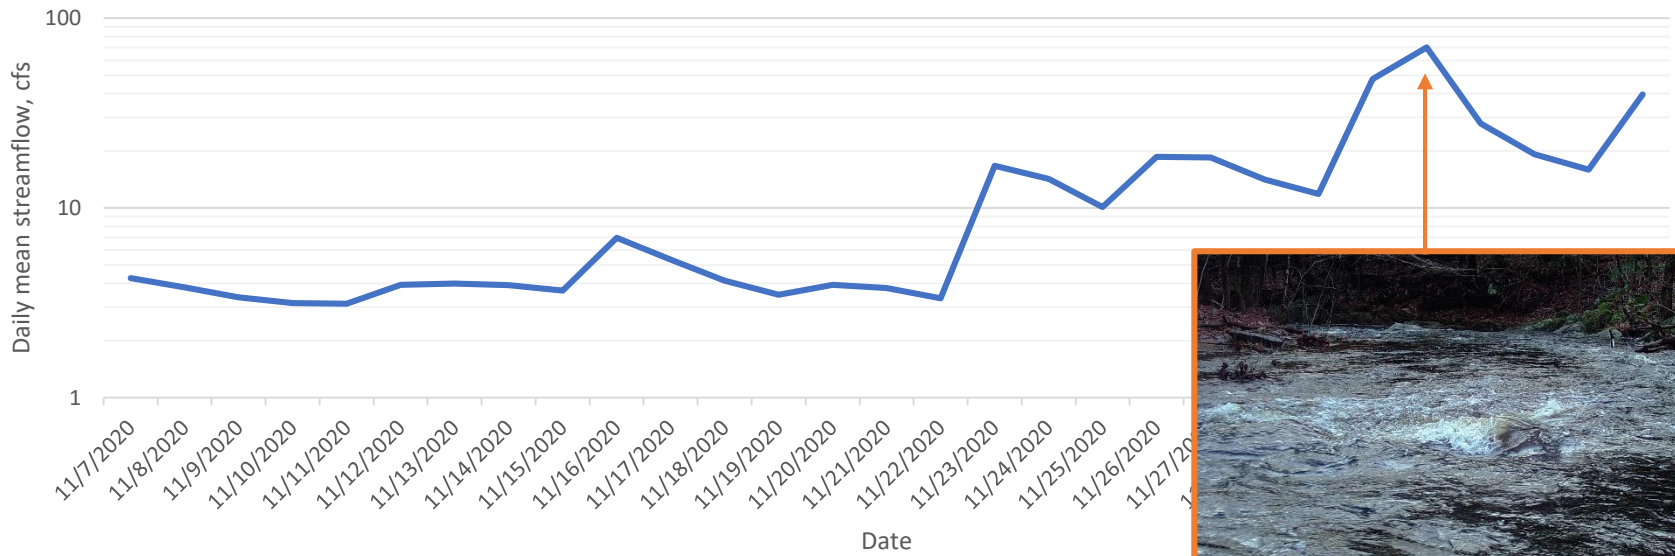

Central region

Parkers Brook: daily mean streamflow, 2013 - 2020

Central region

Browns Brook: daily mean streamflow, 11/7 - 12/5/2020

mid-Sept

mid-Oct

mid-Nov

Central region

Browns Brook: daily mean streamflow, 11/7 - 12/5/2020

mid-Sept

mid-Oct

mid-Nov

Western region

Cone Brook, Richmond