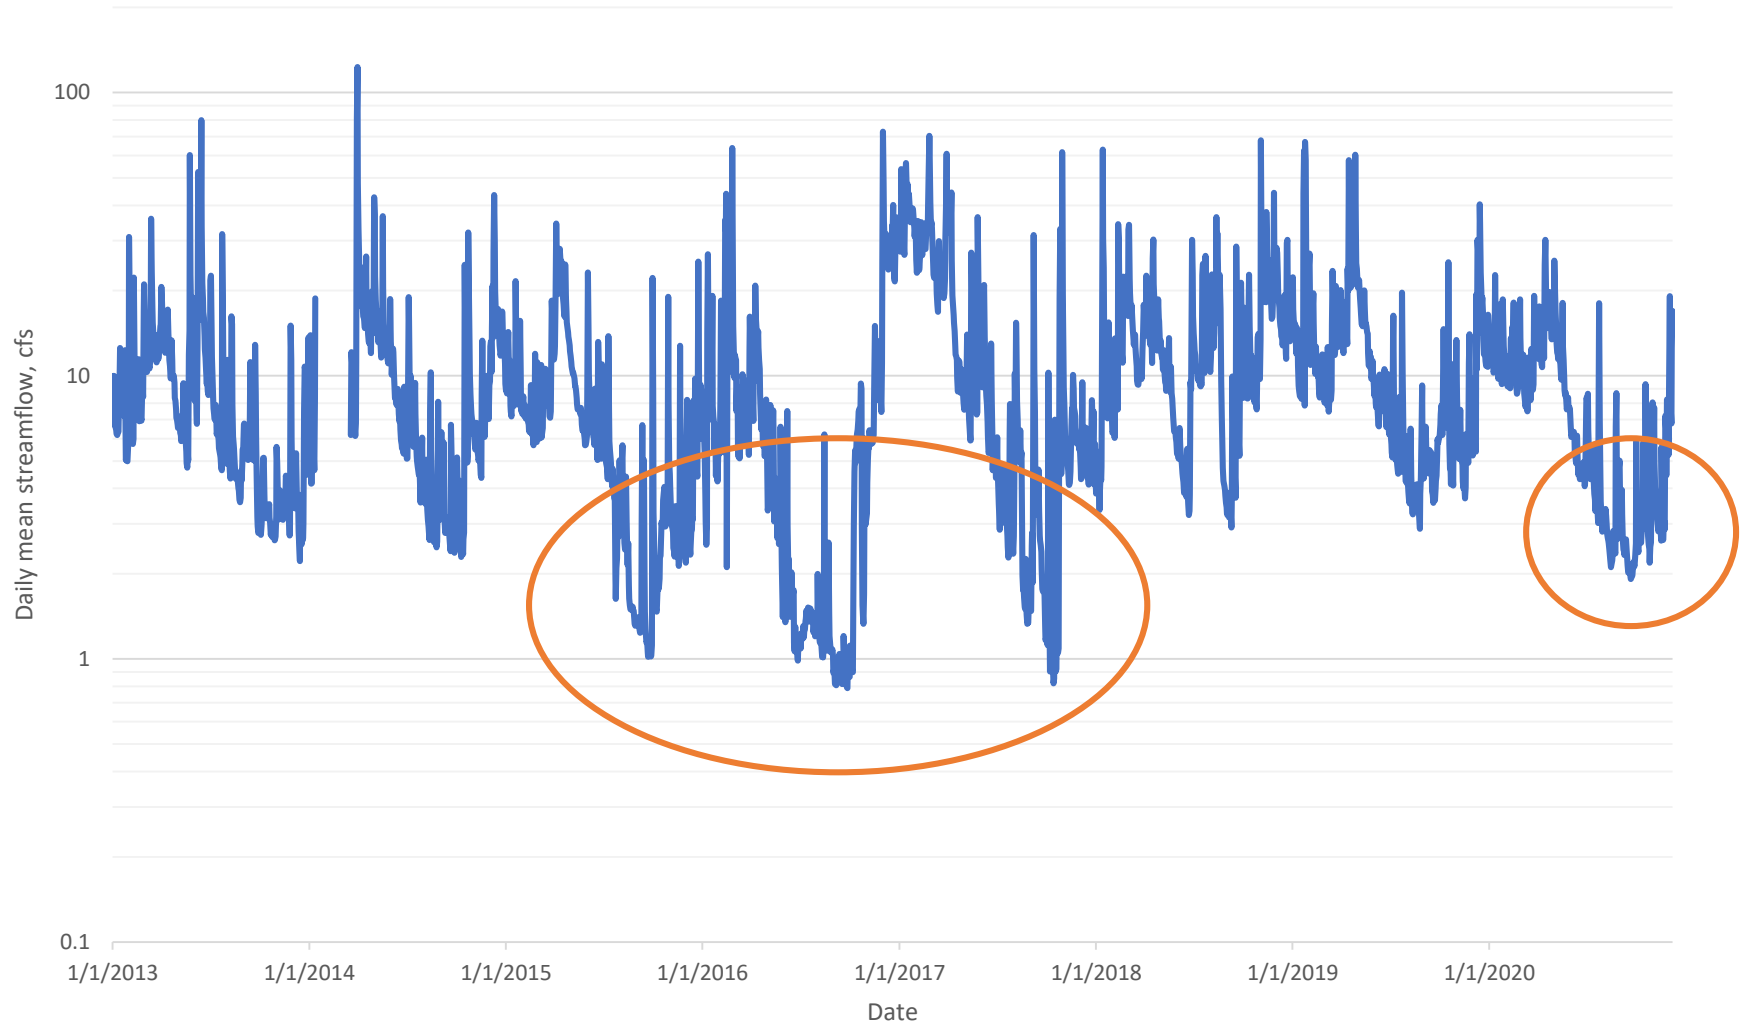

Drought Management Task Force

DFG updates

Division of Ecological Restoration (DER)

Division of Fisheries and Wildlife (DFW)

Division of Marine Fisheries (DMF)

12/7/2020

Central region

Parkers Brook: daily mean streamflow, June - Dec 2020

Central region

Parkers Brook: daily mean streamflow, 2013 - 2020

Central region

Browns Brook: daily mean streamflow, 11/7 - 12/5/2020

mid-Sept

mid-Oct

mid-Nov

Central region

Browns Brook: daily mean streamflow, 11/7 - 12/5/2020

mid-Sept

mid-Oct

mid-Nov

Western region

Cone Brook, Richmond