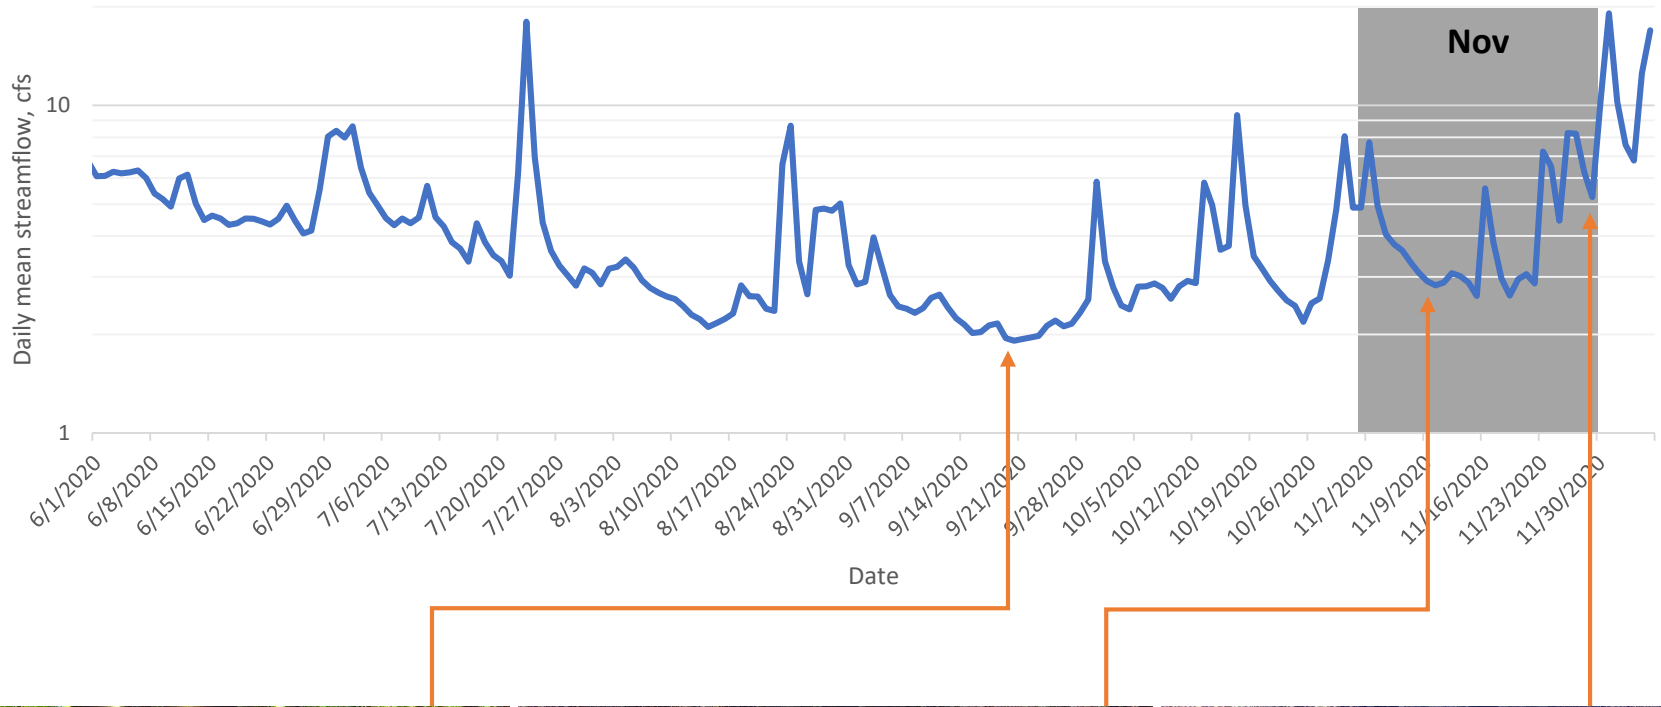

Drought Management Task Force

DFG updates

Division of Ecological Restoration (DER)

Division of Fisheries and Wildlife (DFW)

Division of Marine Fisheries (DMF)

12/7/2020

Central region

Parkers Brook: daily mean streamflow, June - Dec 2020

Central region

Parkers Brook: daily mean streamflow, 2013 - 2020

Central region

Browns Brook: daily mean streamflow, 11/7 - 12/5/2020

mid-Sept

mid-Oct

mid-Nov

Central region

Browns Brook: daily mean streamflow, 11/7 - 12/5/2020

mid-Sept

mid-Oct

mid-Nov

Western region

Cone Brook, Richmond