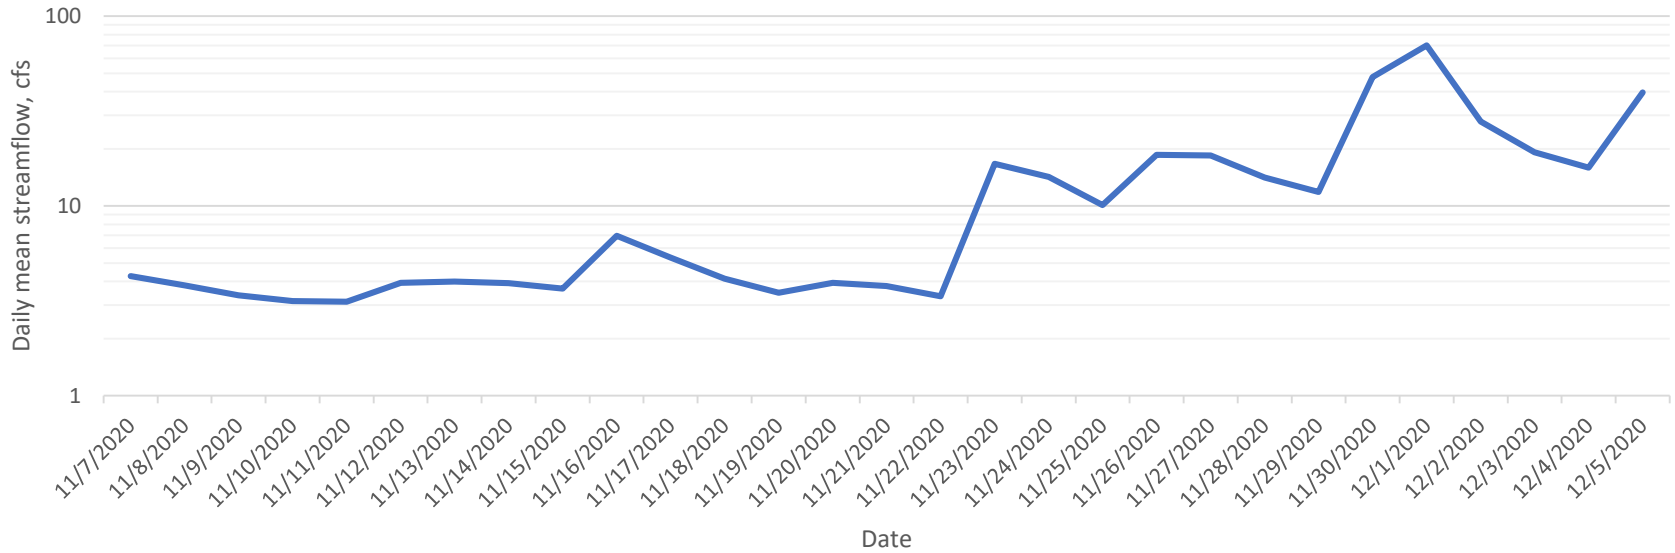

Drought Management Task Force

DFG updates

Division of Ecological Restoration (DER)

Division of Fisheries and Wildlife (DFW)

Division of Marine Fisheries (DMF)

12/7/2020

Central region

Parkers Brook: daily mean streamflow, June - Dec 2020

Central region

Parkers Brook: daily mean streamflow, 2013 - 2020

Central region

Browns Brook: daily mean streamflow, 11/7 - 12/5/2020

mid-Sept

mid-Oct

mid-Nov

Central region

Browns Brook: daily mean streamflow, 11/7 - 12/5/2020

mid-Sept

mid-Oct

mid-Nov

Western region

Cone Brook, Richmond