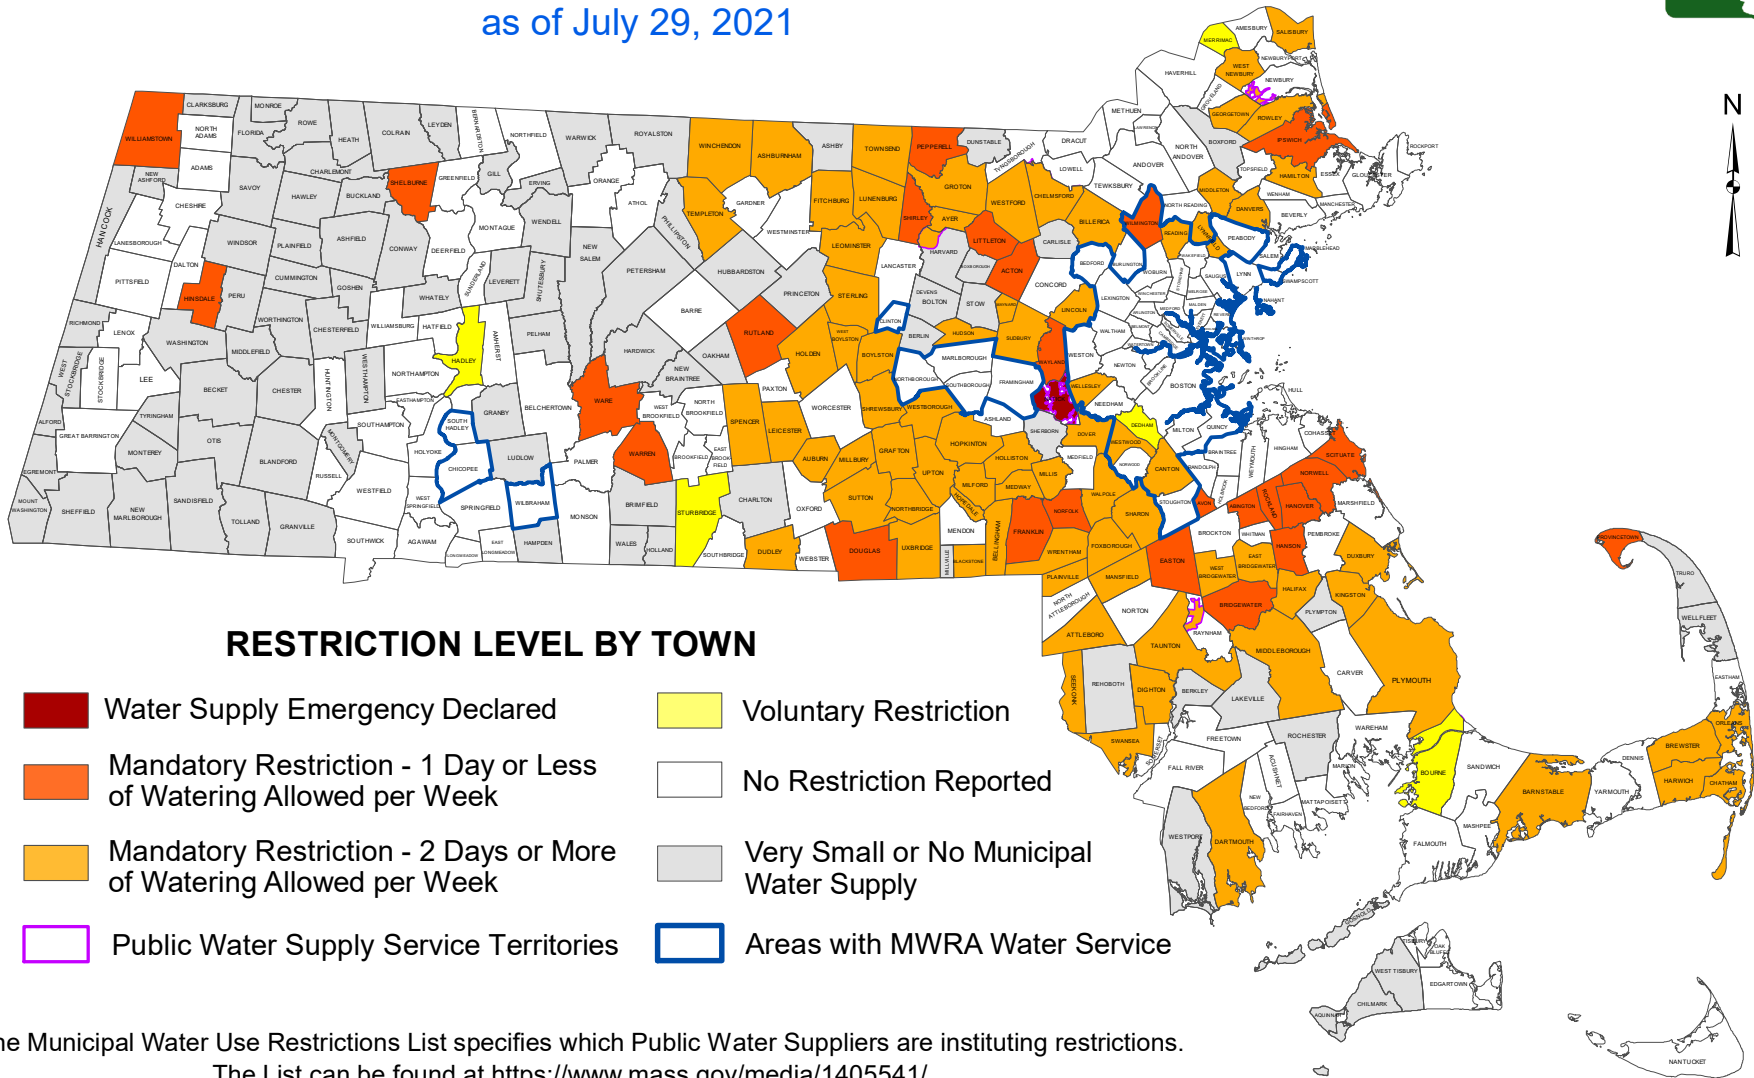

# CURRENT MUNICIPAL WATER USE RESTRICTIONS

## Non-Essential Outdoor Water Use Restrictions

as of July 29, 2021

The Municipal Water Use Restrictions List specifies which Public Water Suppliers are instituting restrictions.  
 The List can be found at <https://www.mass.gov/media/1405541/>.

SOURCES:  
 MassDEP Bureau of Water Resources, Water Management Program; MassDEP GIS Program; MassGIS.  
 Restriction Level data provided by municipal Public Water Suppliers or by MassDEP internet search.  
 For more information contact MassDEP Water Management Program at 617-292-5706.  
 NOTE: Sub-town water supply service areas are approximate.