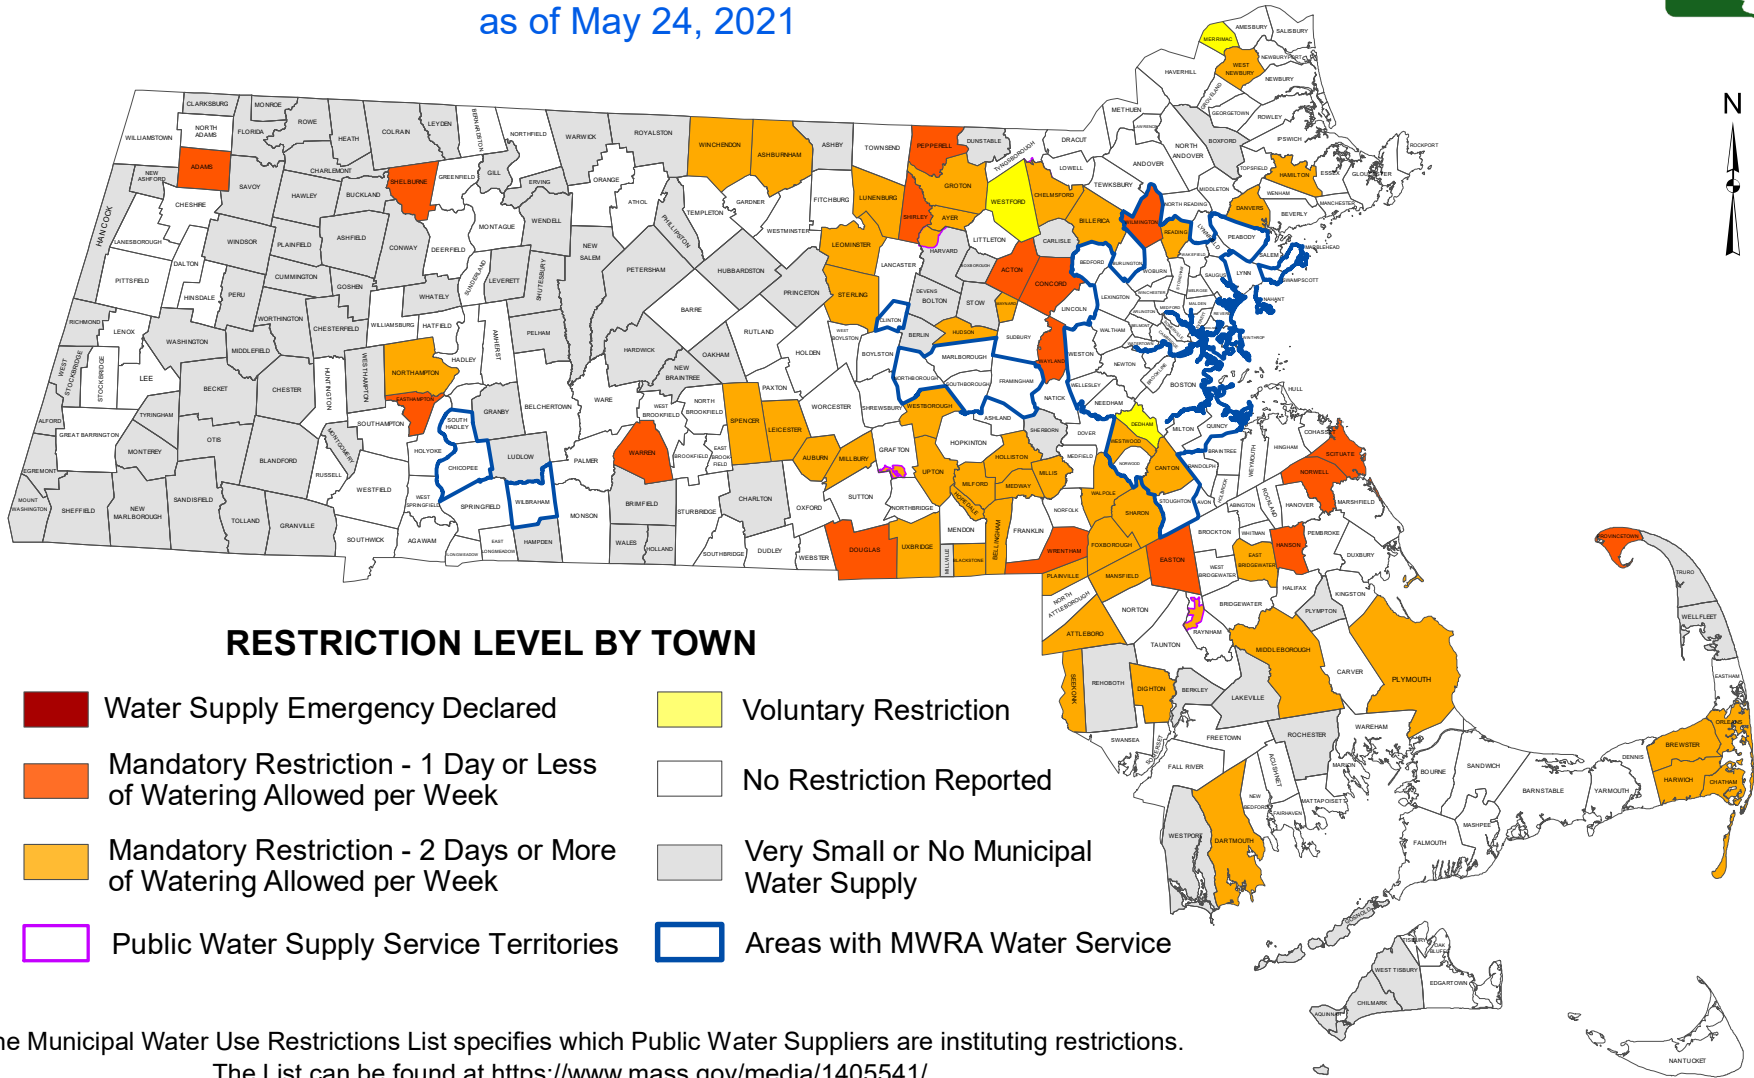

# CURRENT MUNICIPAL WATER USE RESTRICTIONS

## Non-Essential Outdoor Water Use Restrictions

as of May 24, 2021

The Municipal Water Use Restrictions List specifies which Public Water Suppliers are instituting restrictions.  
 The List can be found at <https://www.mass.gov/media/1405541/>.

SOURCES:  
 MassDEP Bureau of Water Resources, Water Management Program; MassDEP GIS Program; MassGIS.  
 Restriction Level data provided by municipal Public Water Suppliers or by MassDEP internet search.  
 For more information contact MassDEP Water Management Program at 617-292-5706.  
 NOTE: Sub-town water supply service areas are approximate.