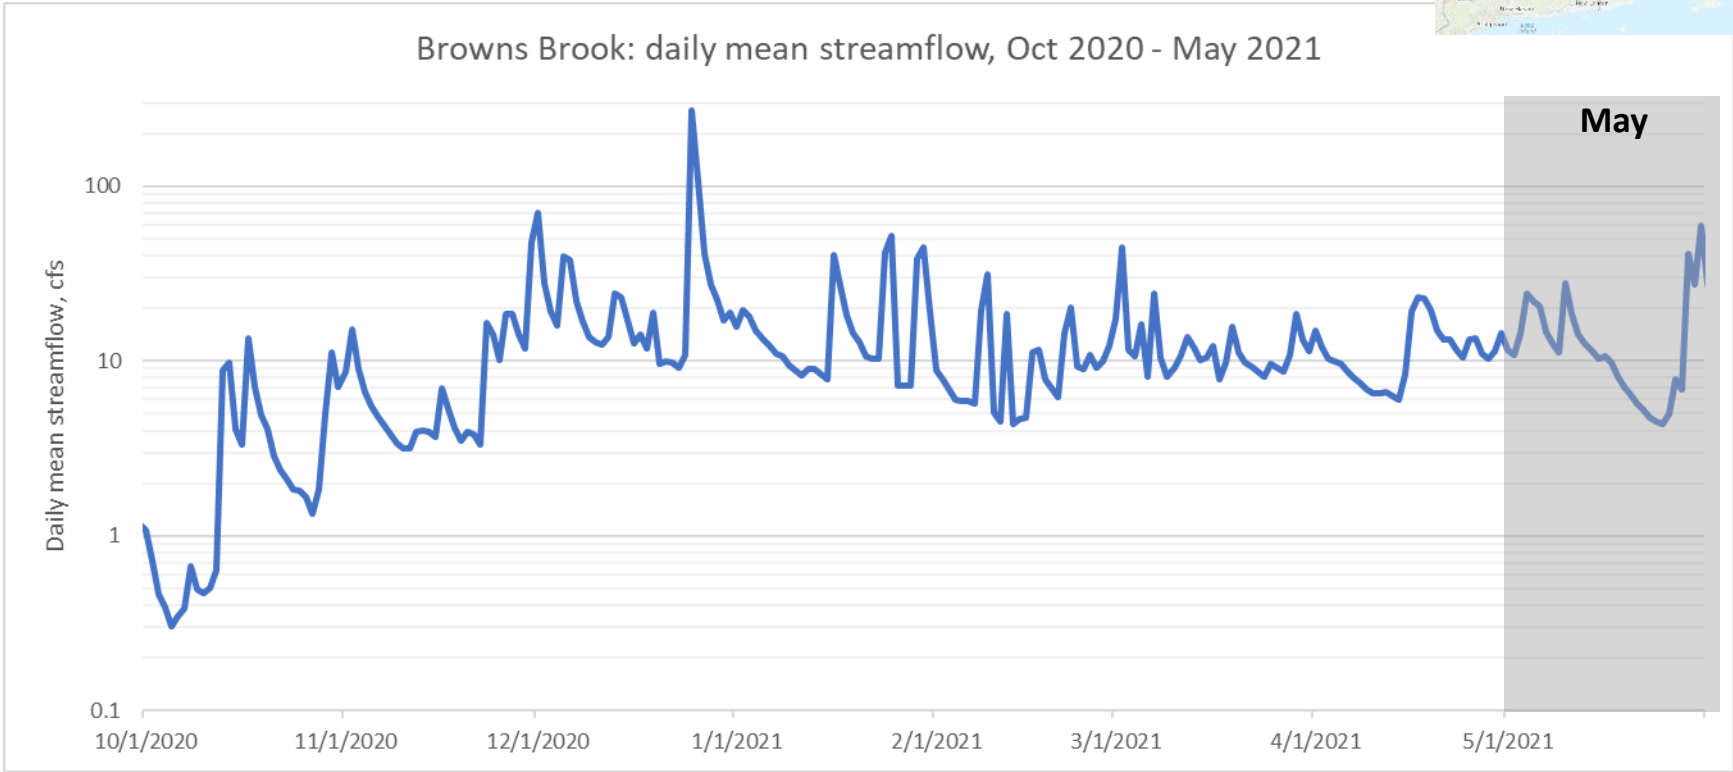

Dean Brook, Shutesbury (9/9/2020)

Dean Brook, Shutesbury (5/24/2021)

Central region

Parkers Brook: daily mean streamflow, Oct 2020 - May 2021

May 5

May 25

May 29

Central region

Parkers Brook: daily mean streamflow, 2013 - 2021

Central region

Browns Brook: daily mean streamflow, Oct 2020 - May 2021

May 5

May 25

May 29

Central region