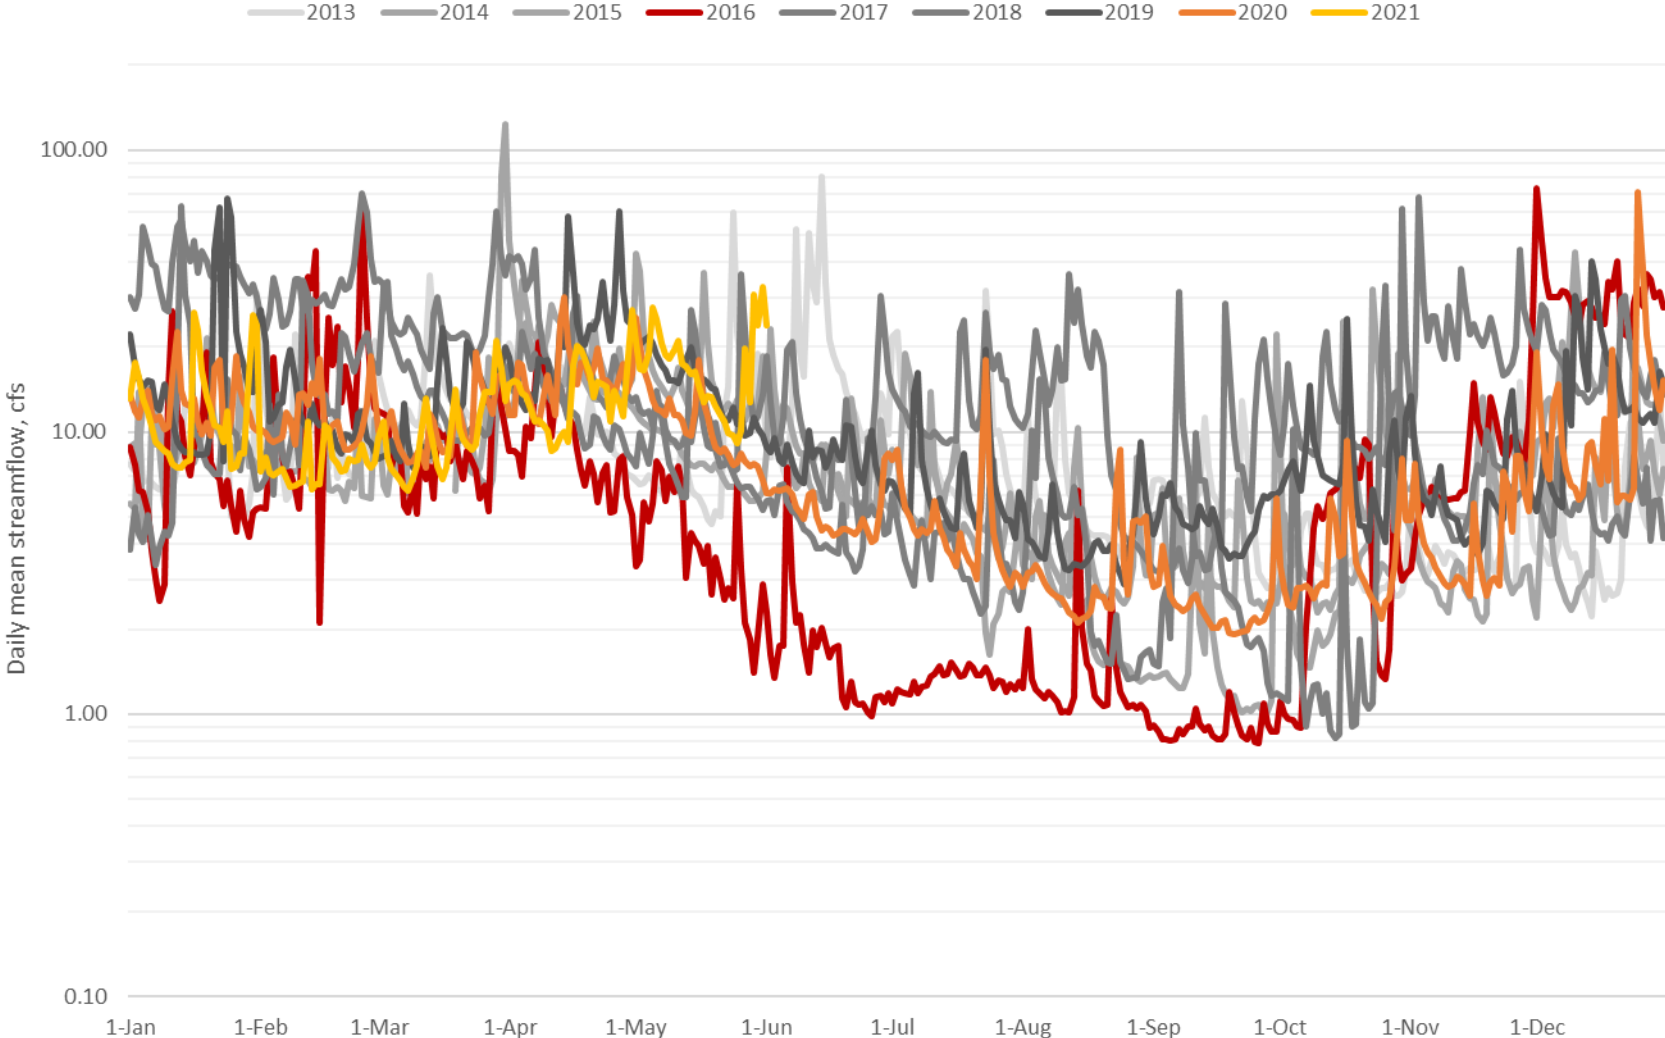

Dean Brook, Shutesbury (9/9/2020)

Dean Brook, Shutesbury (5/24/2021)

Central region

Parkers Brook: daily mean streamflow, Oct 2020 - May 2021

May 5

May 25

May 29

Central region

Parkers Brook: daily mean streamflow, 2013 - 2021

Central region

Browns Brook: daily mean streamflow, Oct 2020 - May 2021

May 5

May 25

May 29

Central region