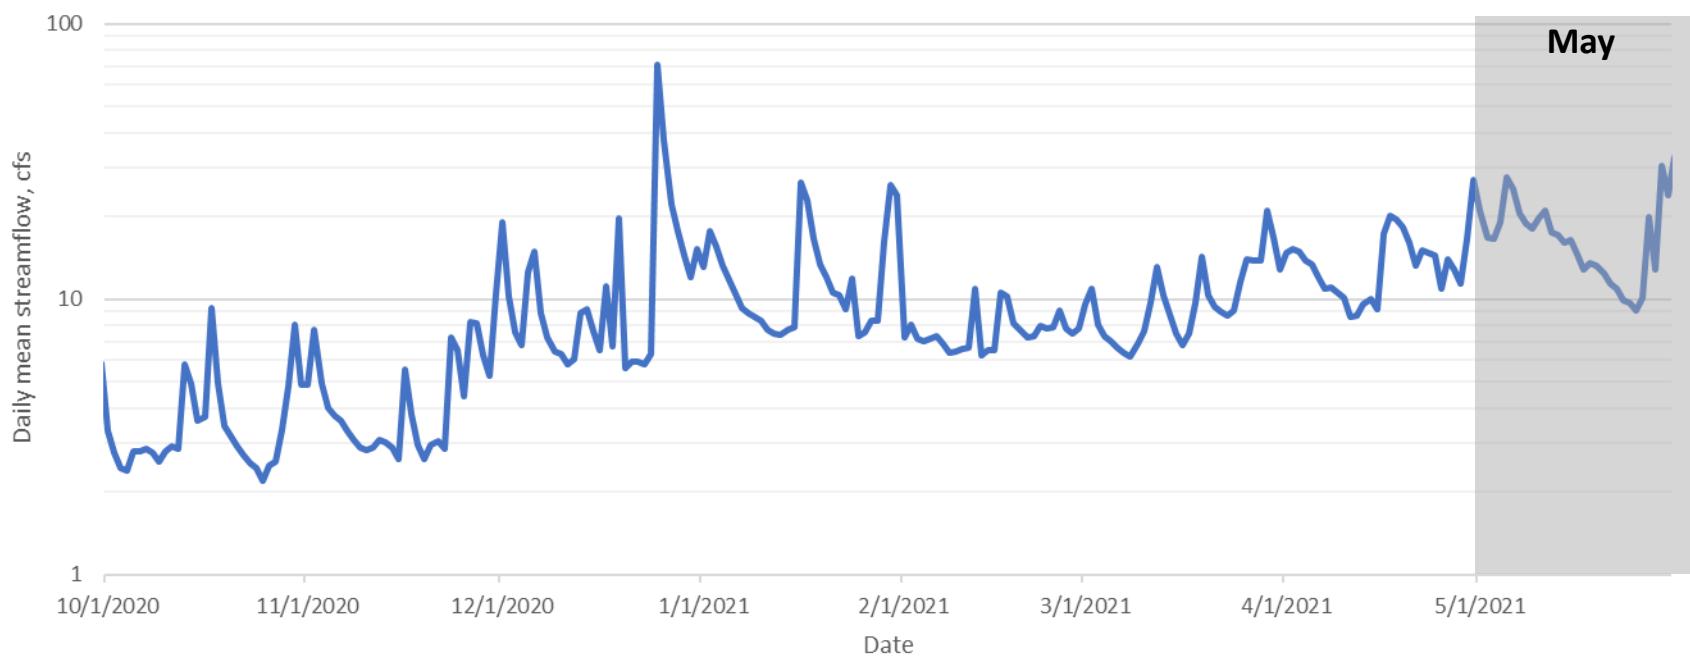

Dean Brook, Shutesbury (9/9/2020)

Dean Brook, Shutesbury (5/24/2021)

Central region

Parkers Brook: daily mean streamflow, Oct 2020 - May 2021

May 5

May 25

May 29

Central region

Parkers Brook: daily mean streamflow, 2013 - 2021

Central region

Browns Brook: daily mean streamflow, Oct 2020 - May 2021

May 5

May 25

May 29

Central region