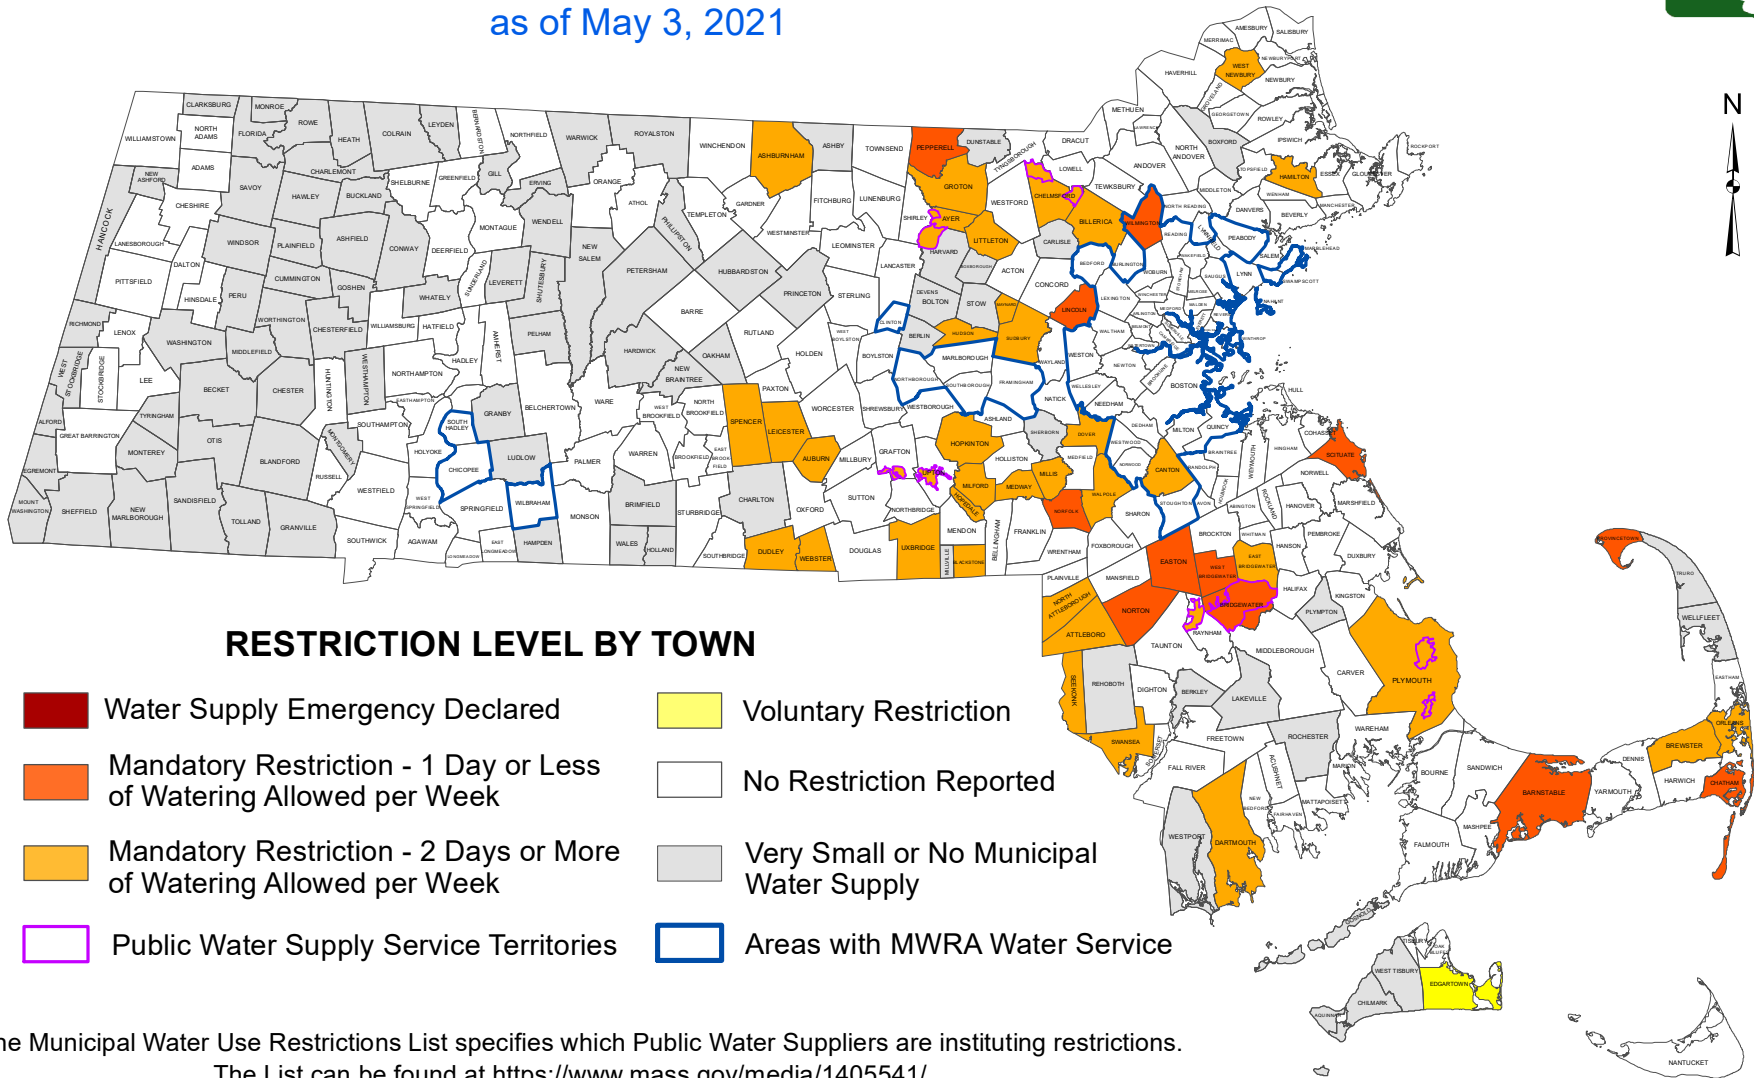

# CURRENT MUNICIPAL WATER USE RESTRICTIONS

## Non-Essential Outdoor Water Use Restrictions

as of May 3, 2021

The Municipal Water Use Restrictions List specifies which Public Water Suppliers are instituting restrictions. The List can be found at <https://www.mass.gov/media/1405541/>.

SOURCES:  
 MassDEP Bureau of Water Resources, Water Management Program; MassDEP GIS Program; MassGIS.  
 Restriction Level data provided by municipal Public Water Suppliers or by MassDEP internet search.  
 For more information contact MassDEP Water Management Program at 617-292-5706.  
 NOTE: Sub-town water supply service areas are approximate.