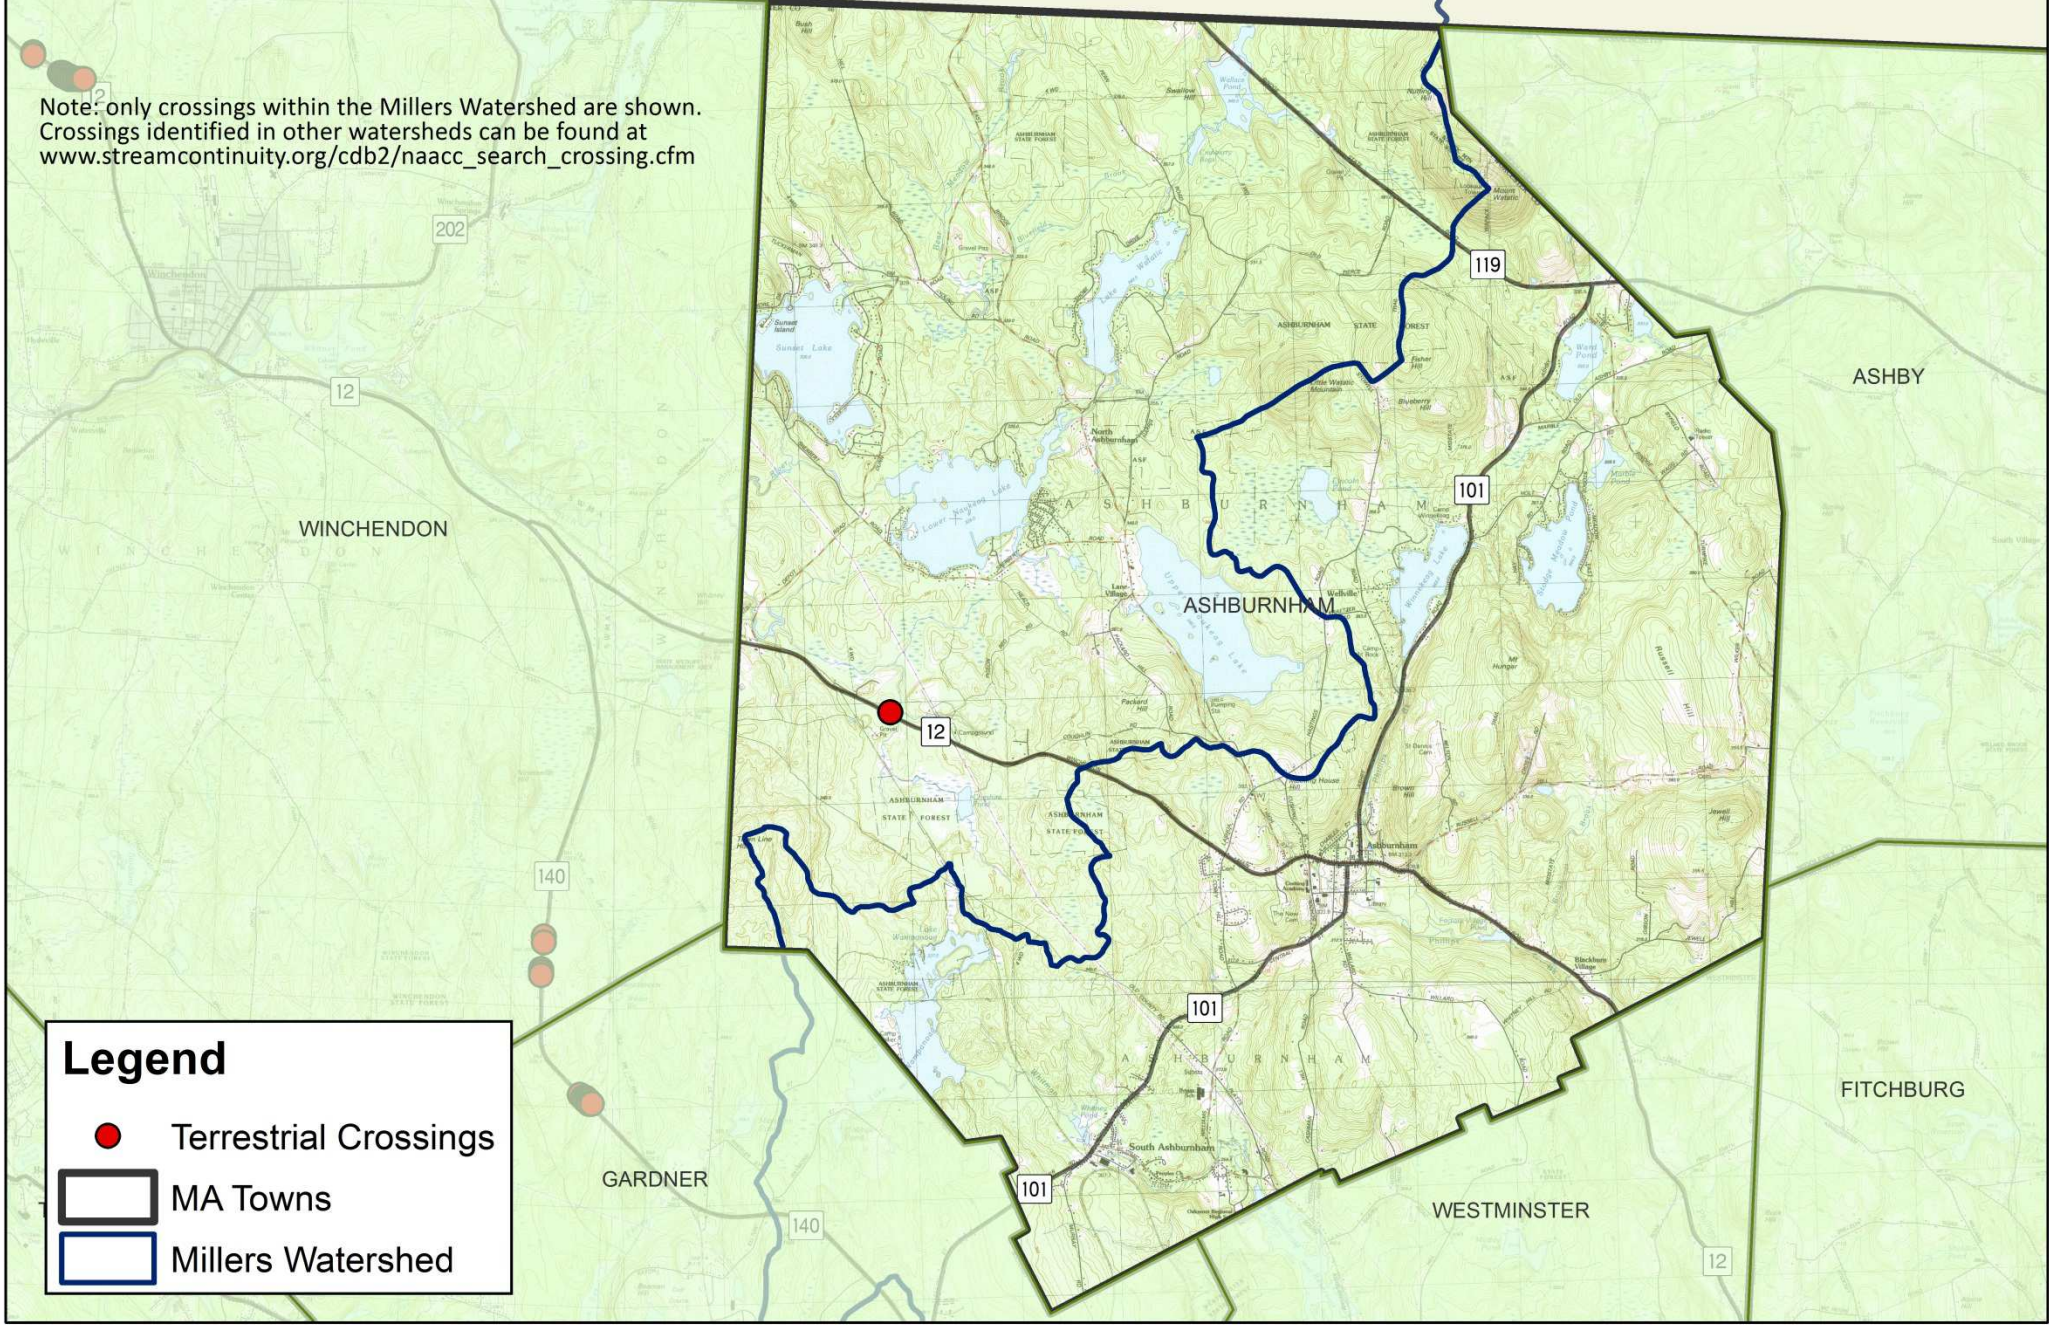

Millers Watershed: Ashburnham Top 10% Terrestrial Crossings Within 500-ft of Forested Wetlands

New Hampshire

Note: only crossings within the Millers Watershed are shown. Crossings identified in other watersheds can be found at www.streamcontinuity.org/cdb2/naacc_search_crossing.cfm

Legend

● Terrestrial Crossings

▭ MA Towns

▭ Millers Watershed