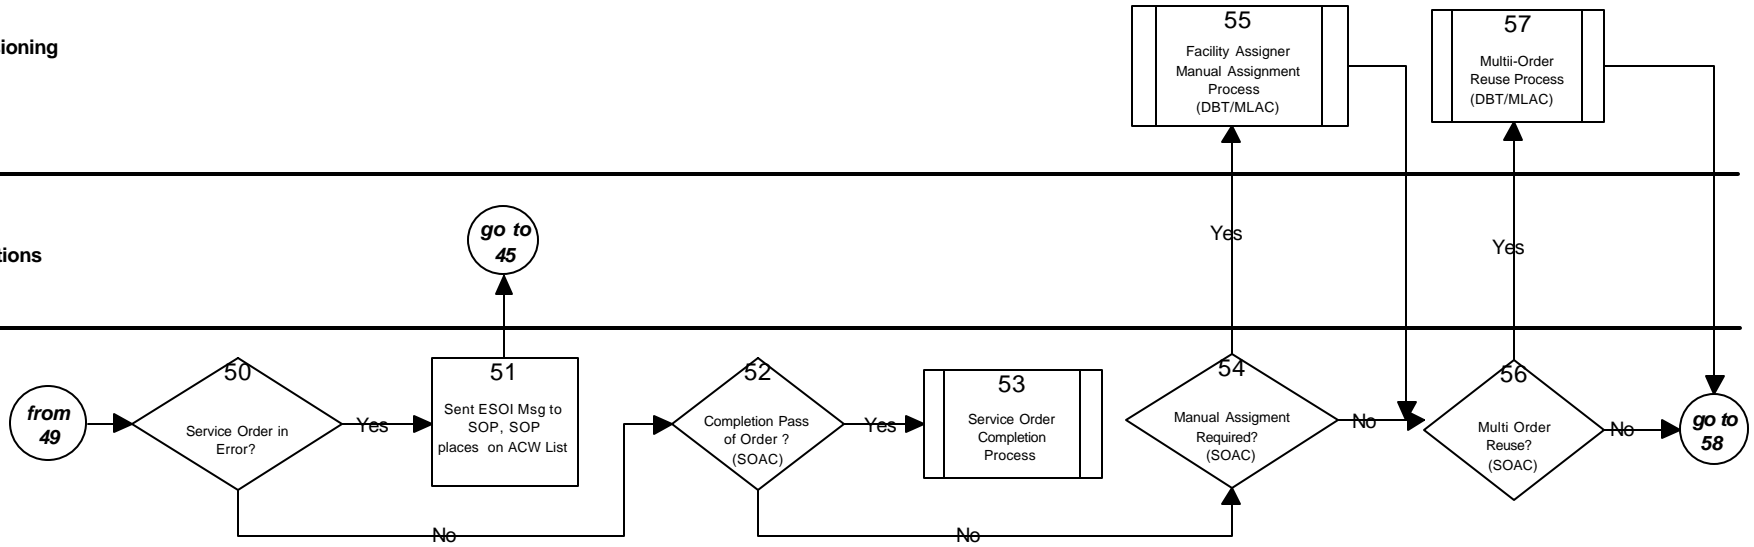

DTE-WORLDCOM 4-5 (a)

UNBUNDLED ISDN –BA NORTH- PLATFORM SERVICE NEW INSTALL PORT AND LOOP

DTE-WORLDCOM 4-5 (a)

UNBUNDLED ISDN –BA NORTH- PLATFORM SERVICE NEW INSTALL PORT AND LOOP

DTE-WORLDCOM 4-5 (a)

UNBUNDLED ISDN –BA NORTH- PLATFORM SERVICE NEW INSTALL PORT AND LOOP

DTE-WORLDCOM 4-5 (a)

UNBUNDLED ISDN –BA NORTH- PLATFORM SERVICE NEW INSTALL PORT AND LOOP

DTE-WORLDCOM 4-5 (a)

CLEC

TISOC

Provisioning

Operations

Systems

UNBUNDLED ISDN –BA NORTH- PLATFORM SERVICE NEW INSTALL PORT AND LOOP

DTE-WORLDCOM 4-5 (a)

CLEC

TISOC

Provisioning

Operations

Systems

UNBUNDLED ISDN –BA NORTH- PLATFORM SERVICE NEW INSTALL PORT AND LOOP