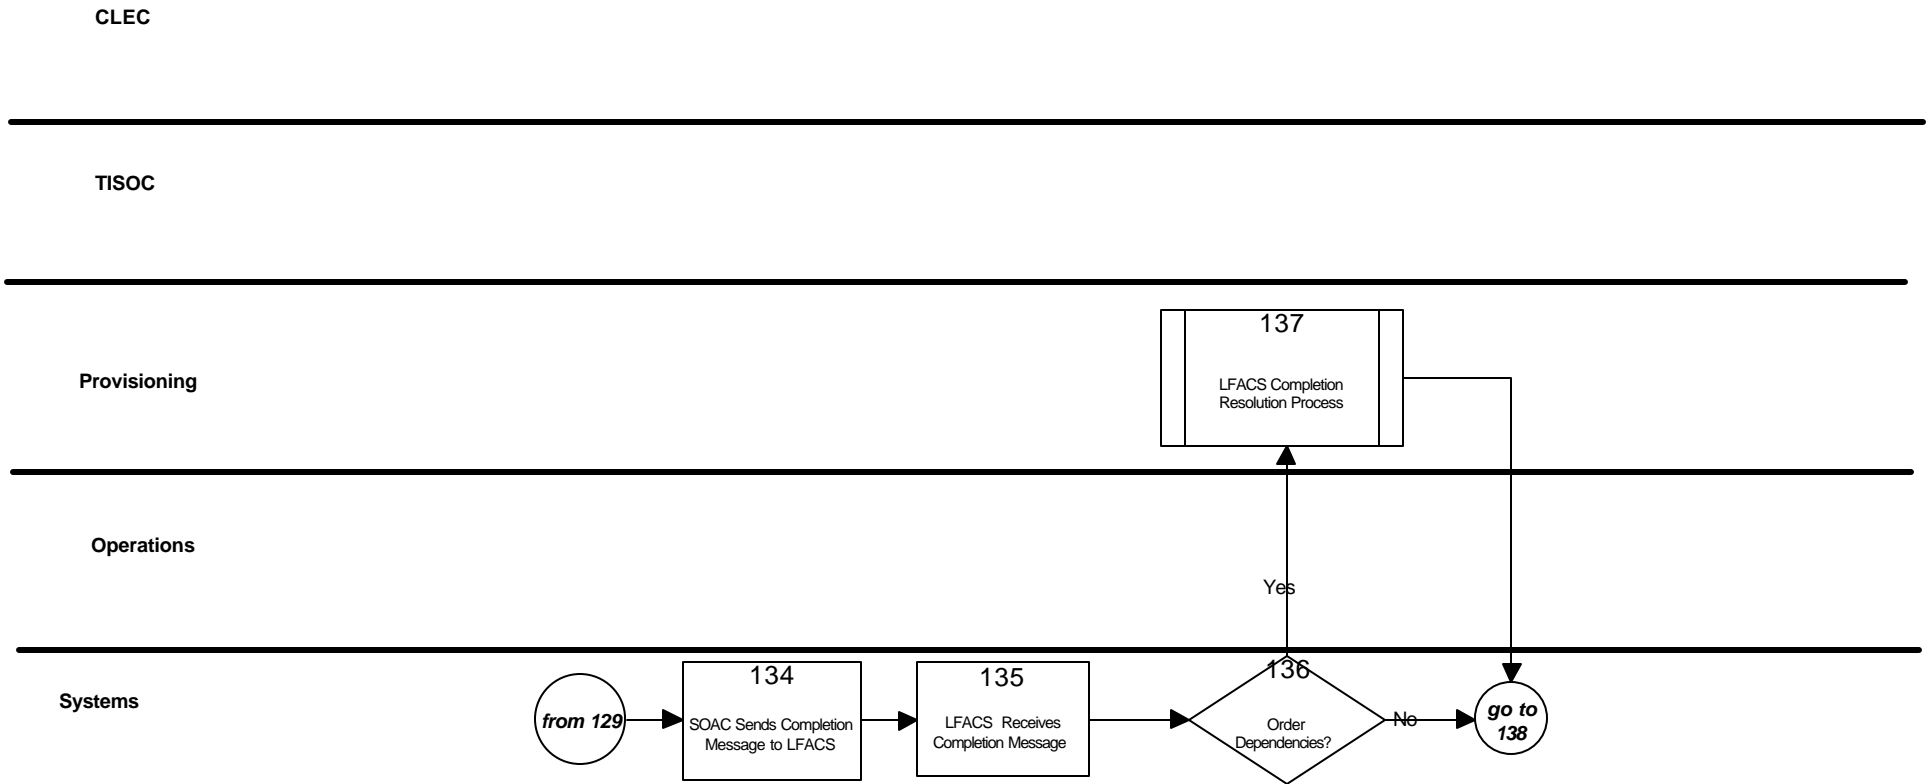

Provisioning

Operations

Systems

UNBUNDLED ISDN –BA NORTH- PLATFORM SERVICE NEW INSTALL PORT AND LOOP

DTE-WORLDCOM 4-5 (a)

UNBUNDLED ISDN –BA NORTH- PLATFORM SERVICE NEW INSTALL PORT AND LOOP

DTE-WORLDCOM 4-5 (a)

CLEC

TISOC

Provisioning

Operations

Systems

UNBUNDLED ISDN –BA NORTH- PLATFORM SERVICE NEW INSTALL PORT AND LOOP

DTE-WORLDCOM 4-5 (a)

UNBUNDLED ISDN –BA NORTH- PLATFORM SERVICE NEW INSTALL PORT AND LOOP

DTE-WORLDCOM 4-5 (a)

UNBUNDLED ISDN –BA NORTH- PLATFORM SERVICE NEW INSTALL PORT AND LOOP

DTE-WORLDCOM 4-5 (a)

CLEC

TISOC

Provisioning

Operations

Systems

UNBUNDLED ISDN –BA NORTH- PLATFORM SERVICE NEW INSTALL PORT AND LOOP

DTE-WORLDCOM 4-5 (a)

UNBUNDLED ISDN –BA NORTH- PLATFORM SERVICE NEW INSTALL PORT AND LOOP

DTE-WORLDCOM 4-5 (a)