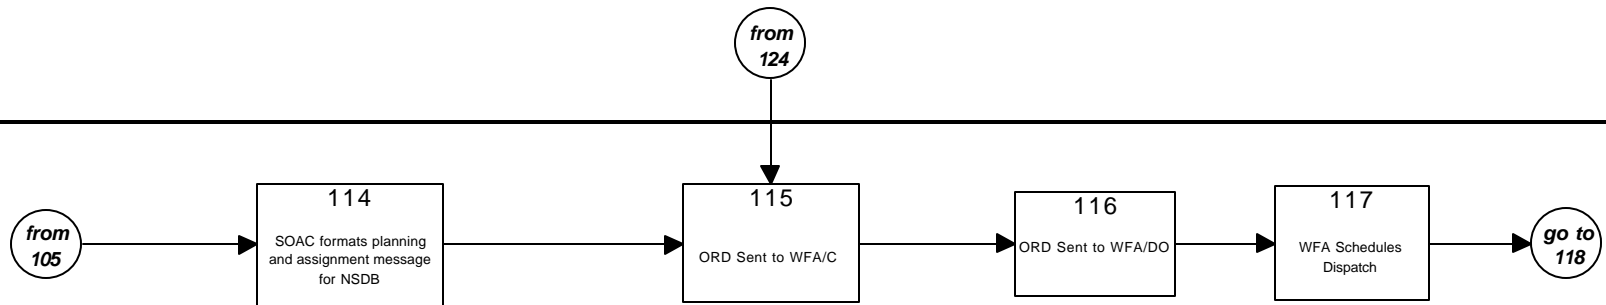

UNBUNDLED ISDN –BA NORTH- PLATFORM SERVICE NEW INSTALL PORT AND LOOP

DTE-WORLDCOM 4-5 (a)

CLEC

TISOC

UNBUNDLED ISDN –BA NORTH- PLATFORM SERVICE NEW INSTALL PORT AND LOOP

DTE-WORLDCOM 4-5 (a)

CLEC

TISOC

Provisioning

Operations

Systems

UNBUNDLED ISDN –BA NORTH- PLATFORM SERVICE NEW INSTALL PORT AND LOOP

DTE-WORLDCOM 4-5 (a)

UNBUNDLED ISDN –BA NORTH- PLATFORM SERVICE NEW INSTALL PORT AND LOOP

DTE-WORLDCOM 4-5 (a)

CLEC

TISOC

Provisioning

Operations

Systems

UNBUNDLED ISDN –BA NORTH- PLATFORM SERVICE NEW INSTALL PORT AND LOOP

DTE-WORLDCOM 4-5 (a)

UNBUNDLED ISDN –BA NORTH- PLATFORM SERVICE NEW INSTALL PORT AND LOOP