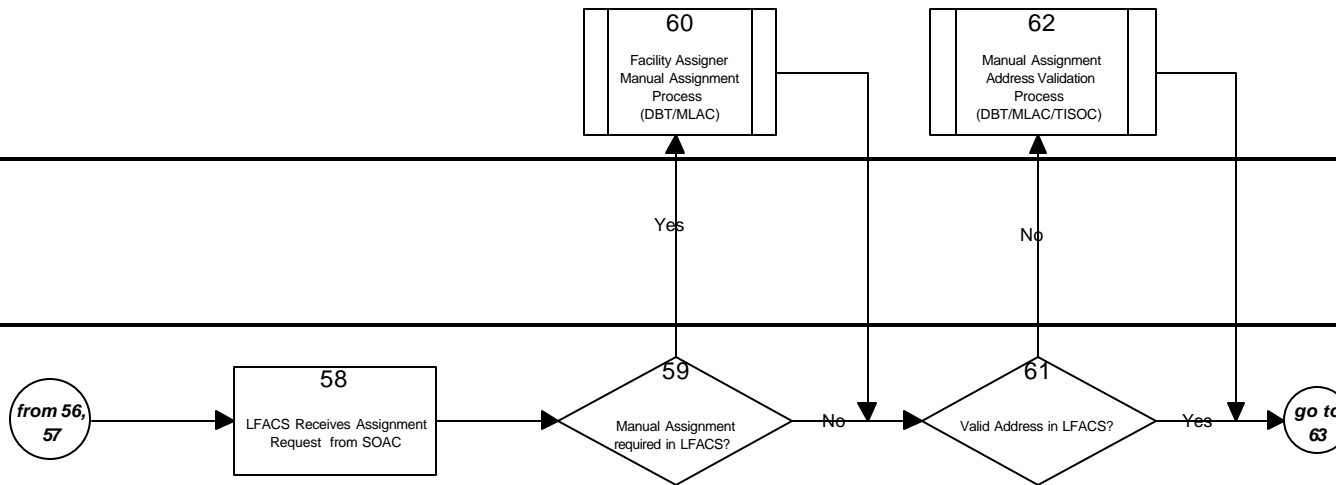

UNBUNDLED ISDN –BA NORTH- PLATFORM SERVICE NEW INSTALL PORT AND LOOP

DTE-WORLDCOM 4-5 (a)

CLEC

TISOC

Provisioning

Operations

Systems

UNBUNDLED ISDN –BA NORTH- PLATFORM SERVICE NEW INSTALL PORT AND LOOP

DTE-WORLDCOM 4-5 (a)

CLEC

TISOC

Provisioning

Operations

Systems

UNBUNDLED ISDN –BA NORTH- PLATFORM SERVICE NEW INSTALL PORT AND LOOP

DTE-WORLDCOM 4-5 (a)