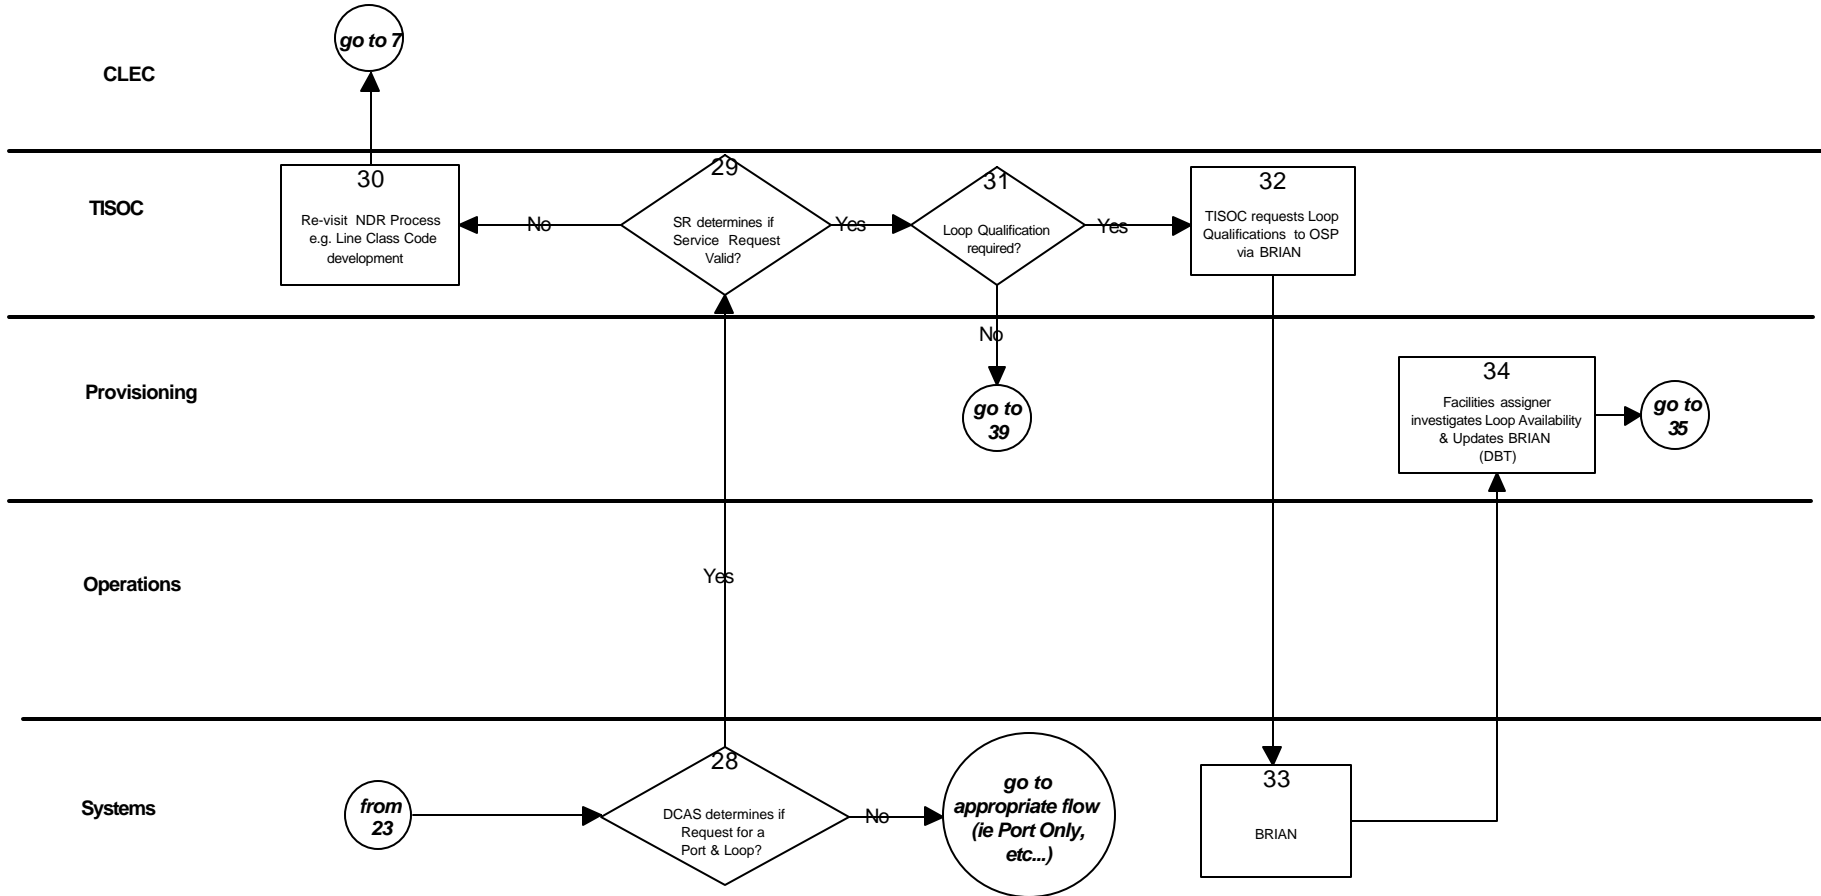

UNBUNDLED ISDN –BA NORTH- PLATFORM SERVICE NEW INSTALL PORT AND LOOP

DTE-WORLDCOM 4-5 (a)

UNBUNDLED ISDN –BA NORTH- PLATFORM SERVICE NEW INSTALL PORT AND LOOP

DTE-WORLDCOM 4-5 (a)

UNBUNDLED ISDN –BA NORTH- PLATFORM SERVICE NEW INSTALL PORT AND LOOP

DTE-WORLDCOM 4-5 (a)

UNBUNDLED ISDN –BA NORTH- PLATFORM SERVICE NEW INSTALL PORT AND LOOP

DTE-WORLDCOM 4-5 (a)

UNBUNDLED ISDN –BA NORTH- PLATFORM SERVICE NEW INSTALL PORT AND LOOP

DTE-WORLDCOM 4-5 (a)

UNBUNDLED ISDN –BA NORTH- PLATFORM SERVICE NEW INSTALL PORT AND LOOP

DTE-WORLDCOM 4-5 (a)

UNBUNDLED ISDN –BA NORTH- PLATFORM SERVICE NEW INSTALL PORT AND LOOP

DTE-WORLDCOM 4-5 (a)

CLEC

TISOC

Provisioning

Operations

Systems

UNBUNDLED ISDN –BA NORTH- PLATFORM SERVICE NEW INSTALL PORT AND LOOP

DTE-WORLDCOM 4-5 (a)

UNBUNDLED ISDN –BA NORTH- PLATFORM SERVICE NEW INSTALL PORT AND LOOP

DTE-WORLDCOM 4-5 (a)