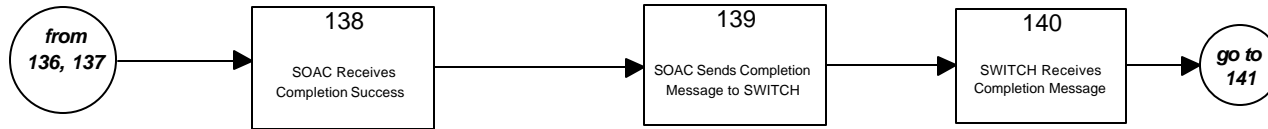

DTE-WORLDCOM 4-5 (a)

UNBUNDLED ISDN –BA NORTH- PLATFORM SERVICE NEW INSTALL PORT AND LOOP

DTE-WORLDCOM 4-5 (a)

CLEC

TISOC

Provisioning

Operations

Systems