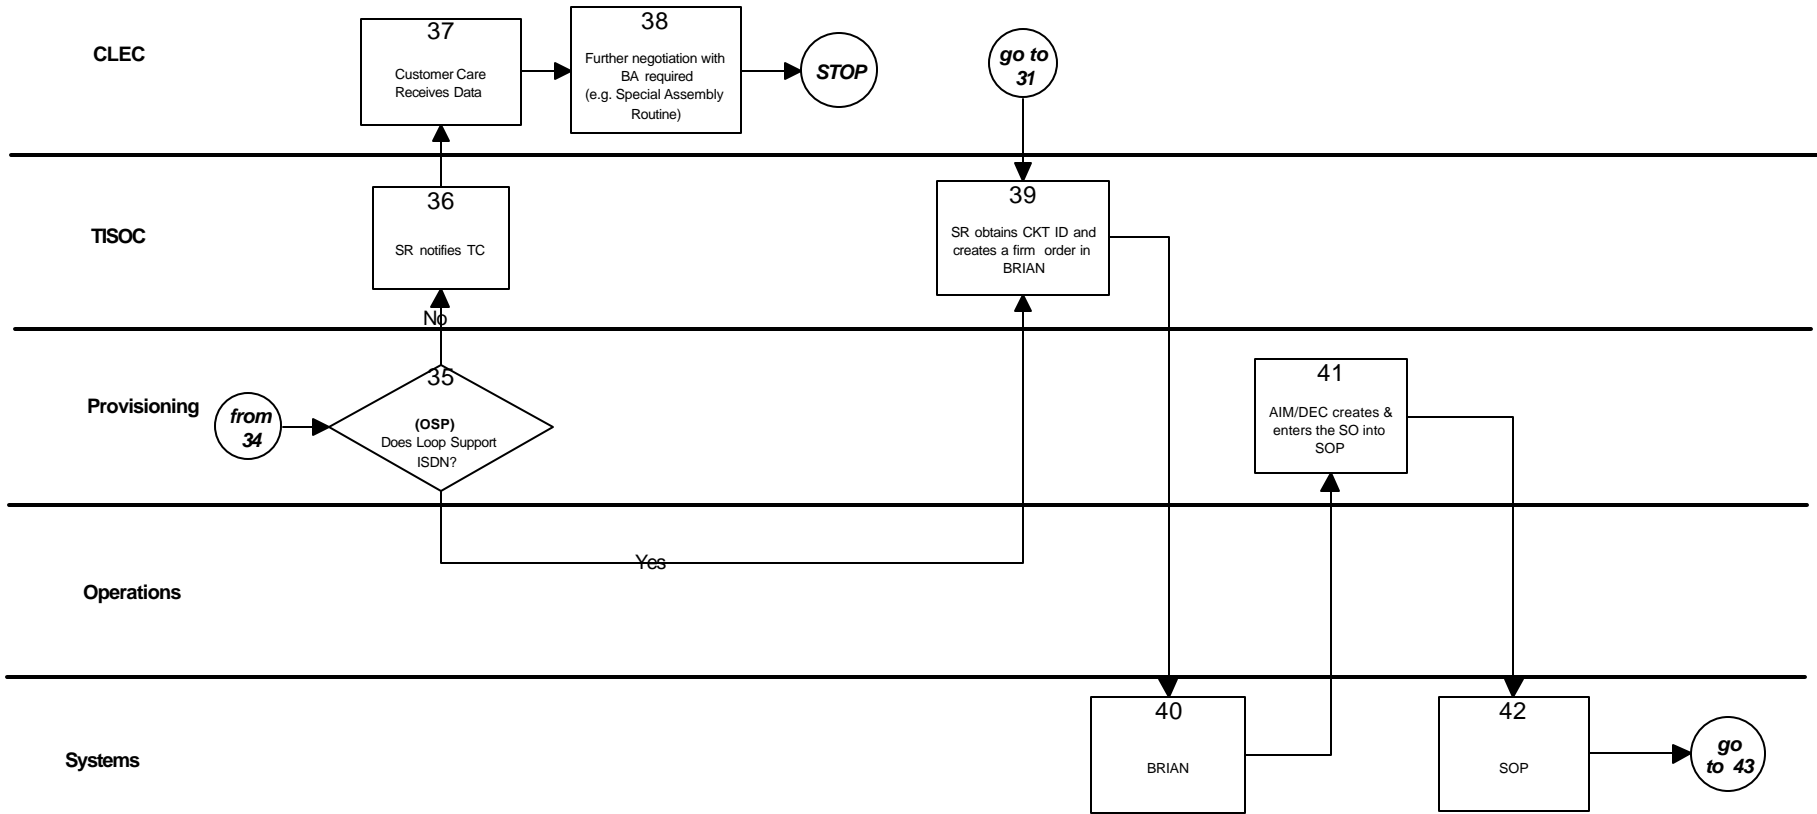

UNBUNDLED ISDN –BA NORTH- PLATFORM SERVICE NEW INSTALL PORT AND LOOP

DTE-WORLDCOM 4-5 (a)

UNBUNDLED ISDN –BA NORTH- PLATFORM SERVICE NEW INSTALL PORT AND LOOP

DTE-WORLDCOM 4-5 (a)

UNBUNDLED ISDN –BA NORTH- PLATFORM SERVICE NEW INSTALL PORT AND LOOP

DTE-WORLDCOM 4-5 (a)

UNBUNDLED ISDN –BA NORTH- PLATFORM SERVICE NEW INSTALL PORT AND LOOP

DTE-WORLDCOM 4-5 (a)

UNBUNDLED ISDN –BA NORTH- PLATFORM SERVICE NEW INSTALL PORT AND LOOP

DTE-WORLDCOM 4-5 (a)

UNBUNDLED ISDN –BA NORTH- PLATFORM SERVICE NEW INSTALL PORT AND LOOP

DTE-WORLDCOM 4-5 (a)

UNBUNDLED ISDN –BA NORTH- PLATFORM SERVICE NEW INSTALL PORT AND LOOP

DTE-WORLDCOM 4-5 (a)

CLEC

TISOC

Provisioning

Operations

Systems

UNBUNDLED ISDN –BA NORTH- PLATFORM SERVICE NEW INSTALL PORT AND LOOP

DTE-WORLDCOM 4-5 (a)

CLEC

TISOC

Provisioning

Operations

Systems

UNBUNDLED ISDN –BA NORTH- PLATFORM SERVICE NEW INSTALL PORT AND LOOP