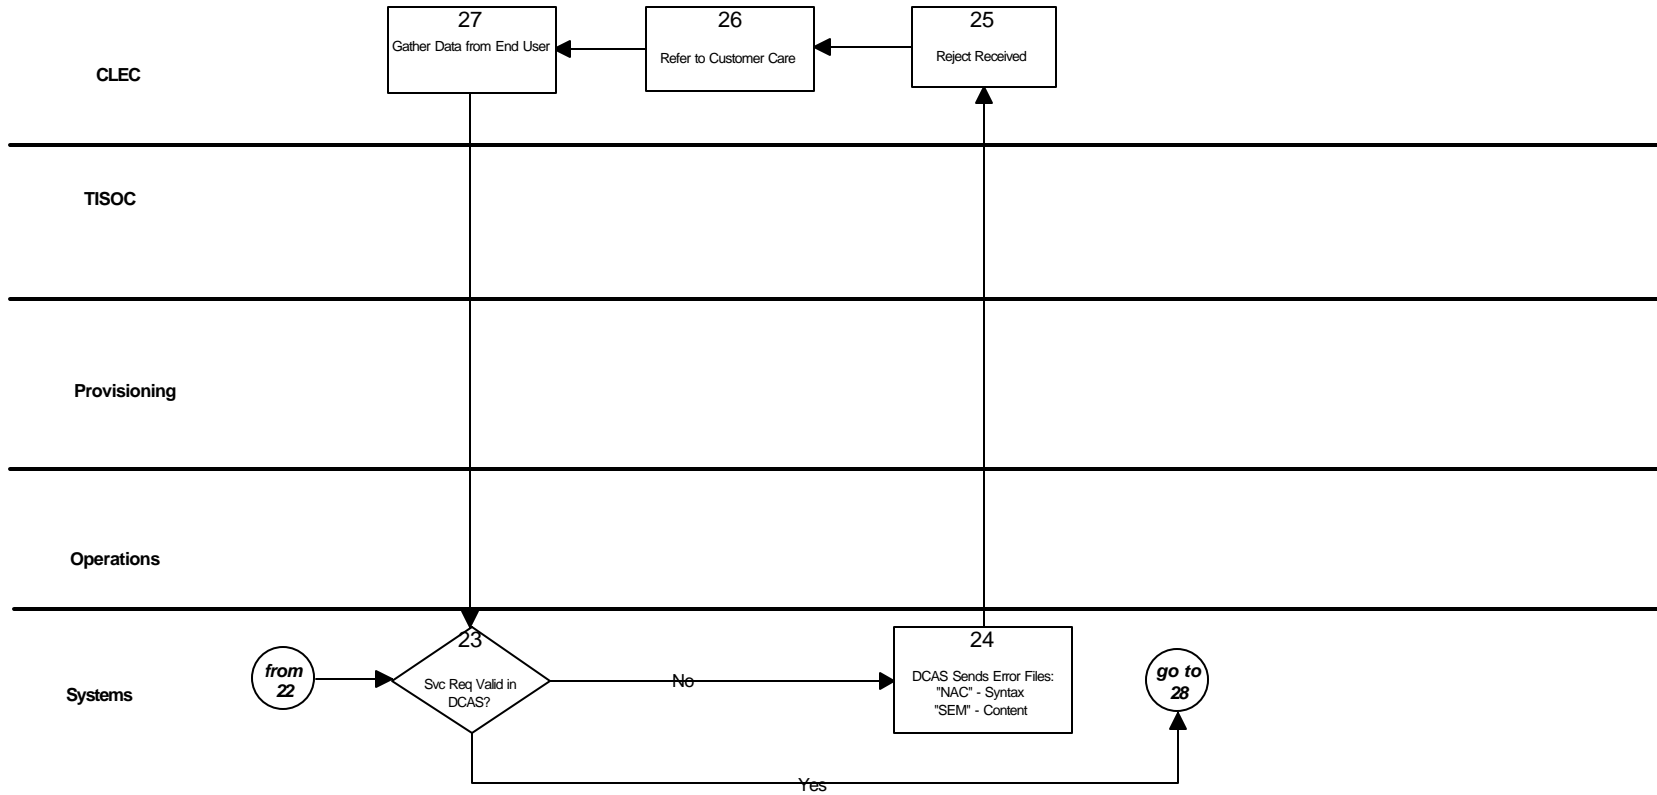

UNBUNDLED ISDN –BA NORTH- PLATFORM SERVICE NEW INSTALL PORT AND LOOP

DTE-WORLDCOM 4-5 (a)

UNBUNDLED ISDN –BA NORTH- PLATFORM SERVICE NEW INSTALL PORT AND LOOP

DTE-WORLDCOM 4-5 (a)

UNBUNDLED ISDN –BA NORTH- PLATFORM SERVICE NEW INSTALL PORT AND LOOP

DTE-WORLDCOM 4-5 (a)

UNBUNDLED ISDN –BA NORTH- PLATFORM SERVICE NEW INSTALL PORT AND LOOP

DTE-WORLDCOM 4-5 (a)

UNBUNDLED ISDN –BA NORTH- PLATFORM SERVICE NEW INSTALL PORT AND LOOP

DTE-WORLDCOM 4-5 (a)

UNBUNDLED ISDN –BA NORTH- PLATFORM SERVICE NEW INSTALL PORT AND LOOP

DTE-WORLDCOM 4-5 (a)

UNBUNDLED ISDN –BA NORTH- PLATFORM SERVICE NEW INSTALL PORT AND LOOP

DTE-WORLDCOM 4-5 (a)

CLEC

TISOC

Provisioning

Operations

Systems

UNBUNDLED ISDN –BA NORTH- PLATFORM SERVICE NEW INSTALL PORT AND LOOP

DTE-WORLDCOM 4-5 (a)

UNBUNDLED ISDN –BA NORTH- PLATFORM SERVICE NEW INSTALL PORT AND LOOP

DTE-WORLDCOM 4-5 (a)