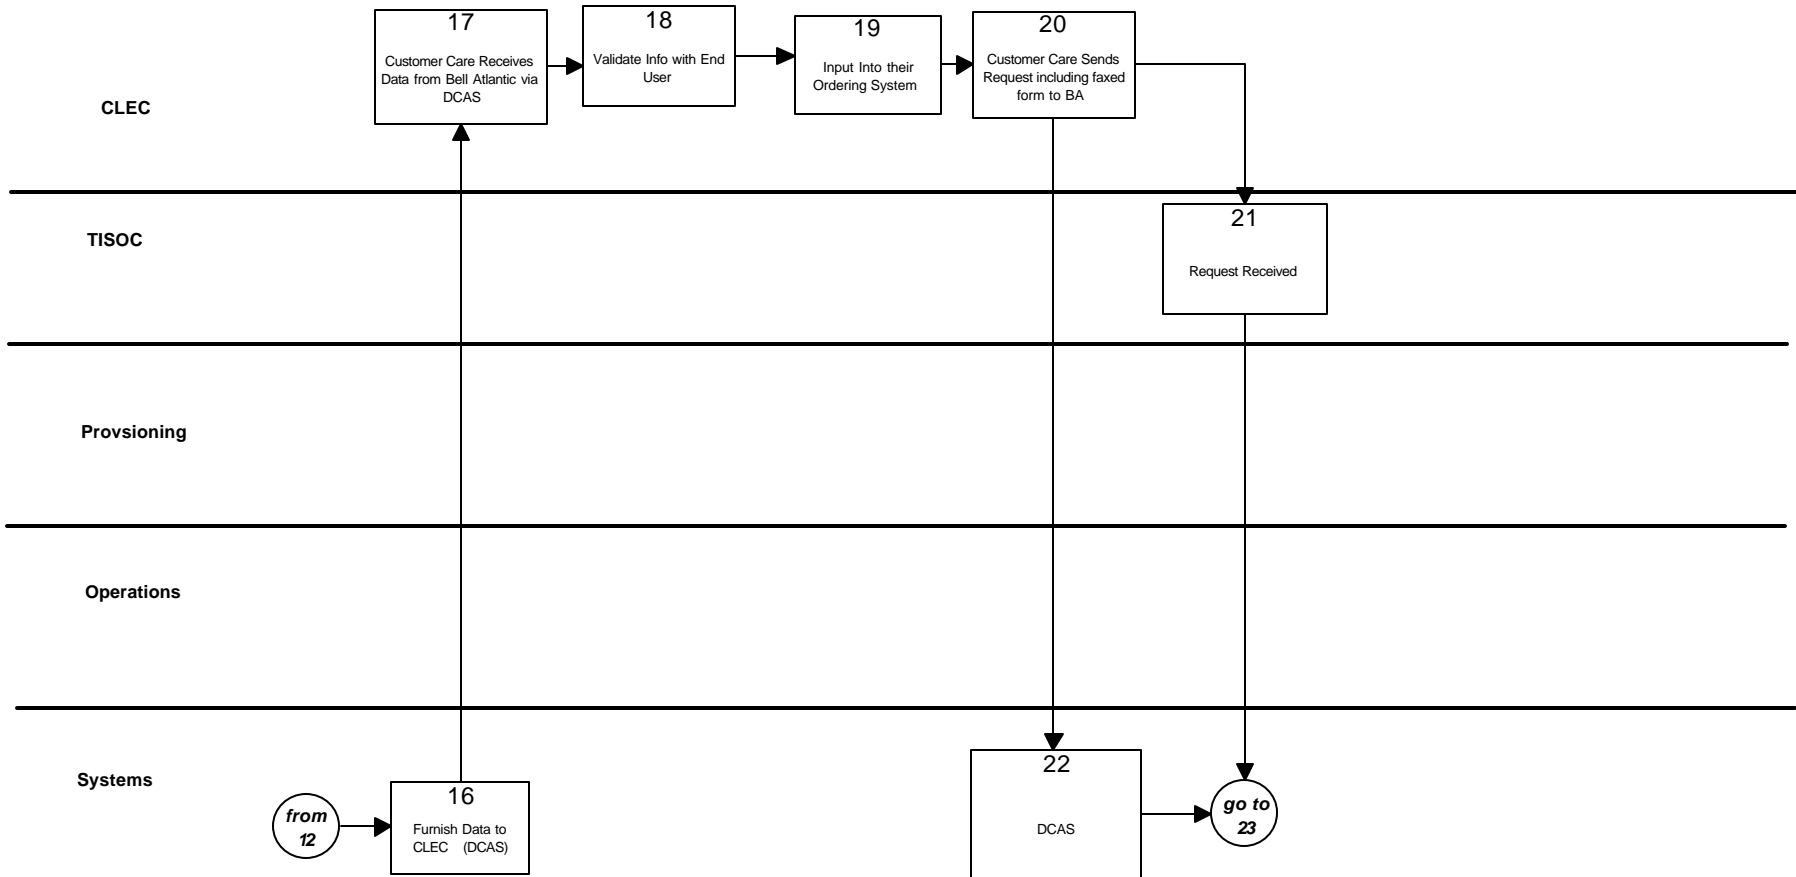

UNBUNDLED ISDN –BA NORTH- PLATFORM SERVICE NEW INSTALL PORT AND LOOP

DTE-WORLDCOM 4-5 (a)

UNBUNDLED ISDN –BA NORTH- PLATFORM SERVICE NEW INSTALL PORT AND LOOP

DTE-WORLDCOM 4-5 (a)

UNBUNDLED ISDN –BA NORTH- PLATFORM SERVICE NEW INSTALL PORT AND LOOP

DTE-WORLDCOM 4-5 (a)

UNBUNDLED ISDN –BA NORTH- PLATFORM SERVICE NEW INSTALL PORT AND LOOP

DTE-WORLDCOM 4-5 (a)

UNBUNDLED ISDN –BA NORTH- PLATFORM SERVICE NEW INSTALL PORT AND LOOP

DTE-WORLDCOM 4-5 (a)

UNBUNDLED ISDN –BA NORTH- PLATFORM SERVICE NEW INSTALL PORT AND LOOP

DTE-WORLDCOM 4-5 (a)

UNBUNDLED ISDN –BA NORTH- PLATFORM SERVICE NEW INSTALL PORT AND LOOP

DTE-WORLDCOM 4-5 (a)

CLEC

TISOC

Provisioning

Operations

Systems

UNBUNDLED ISDN –BA NORTH- PLATFORM SERVICE NEW INSTALL PORT AND LOOP

DTE-WORLDCOM 4-5 (a)

UNBUNDLED ISDN –BA NORTH- PLATFORM SERVICE NEW INSTALL PORT AND LOOP

DTE-WORLDCOM 4-5 (a)