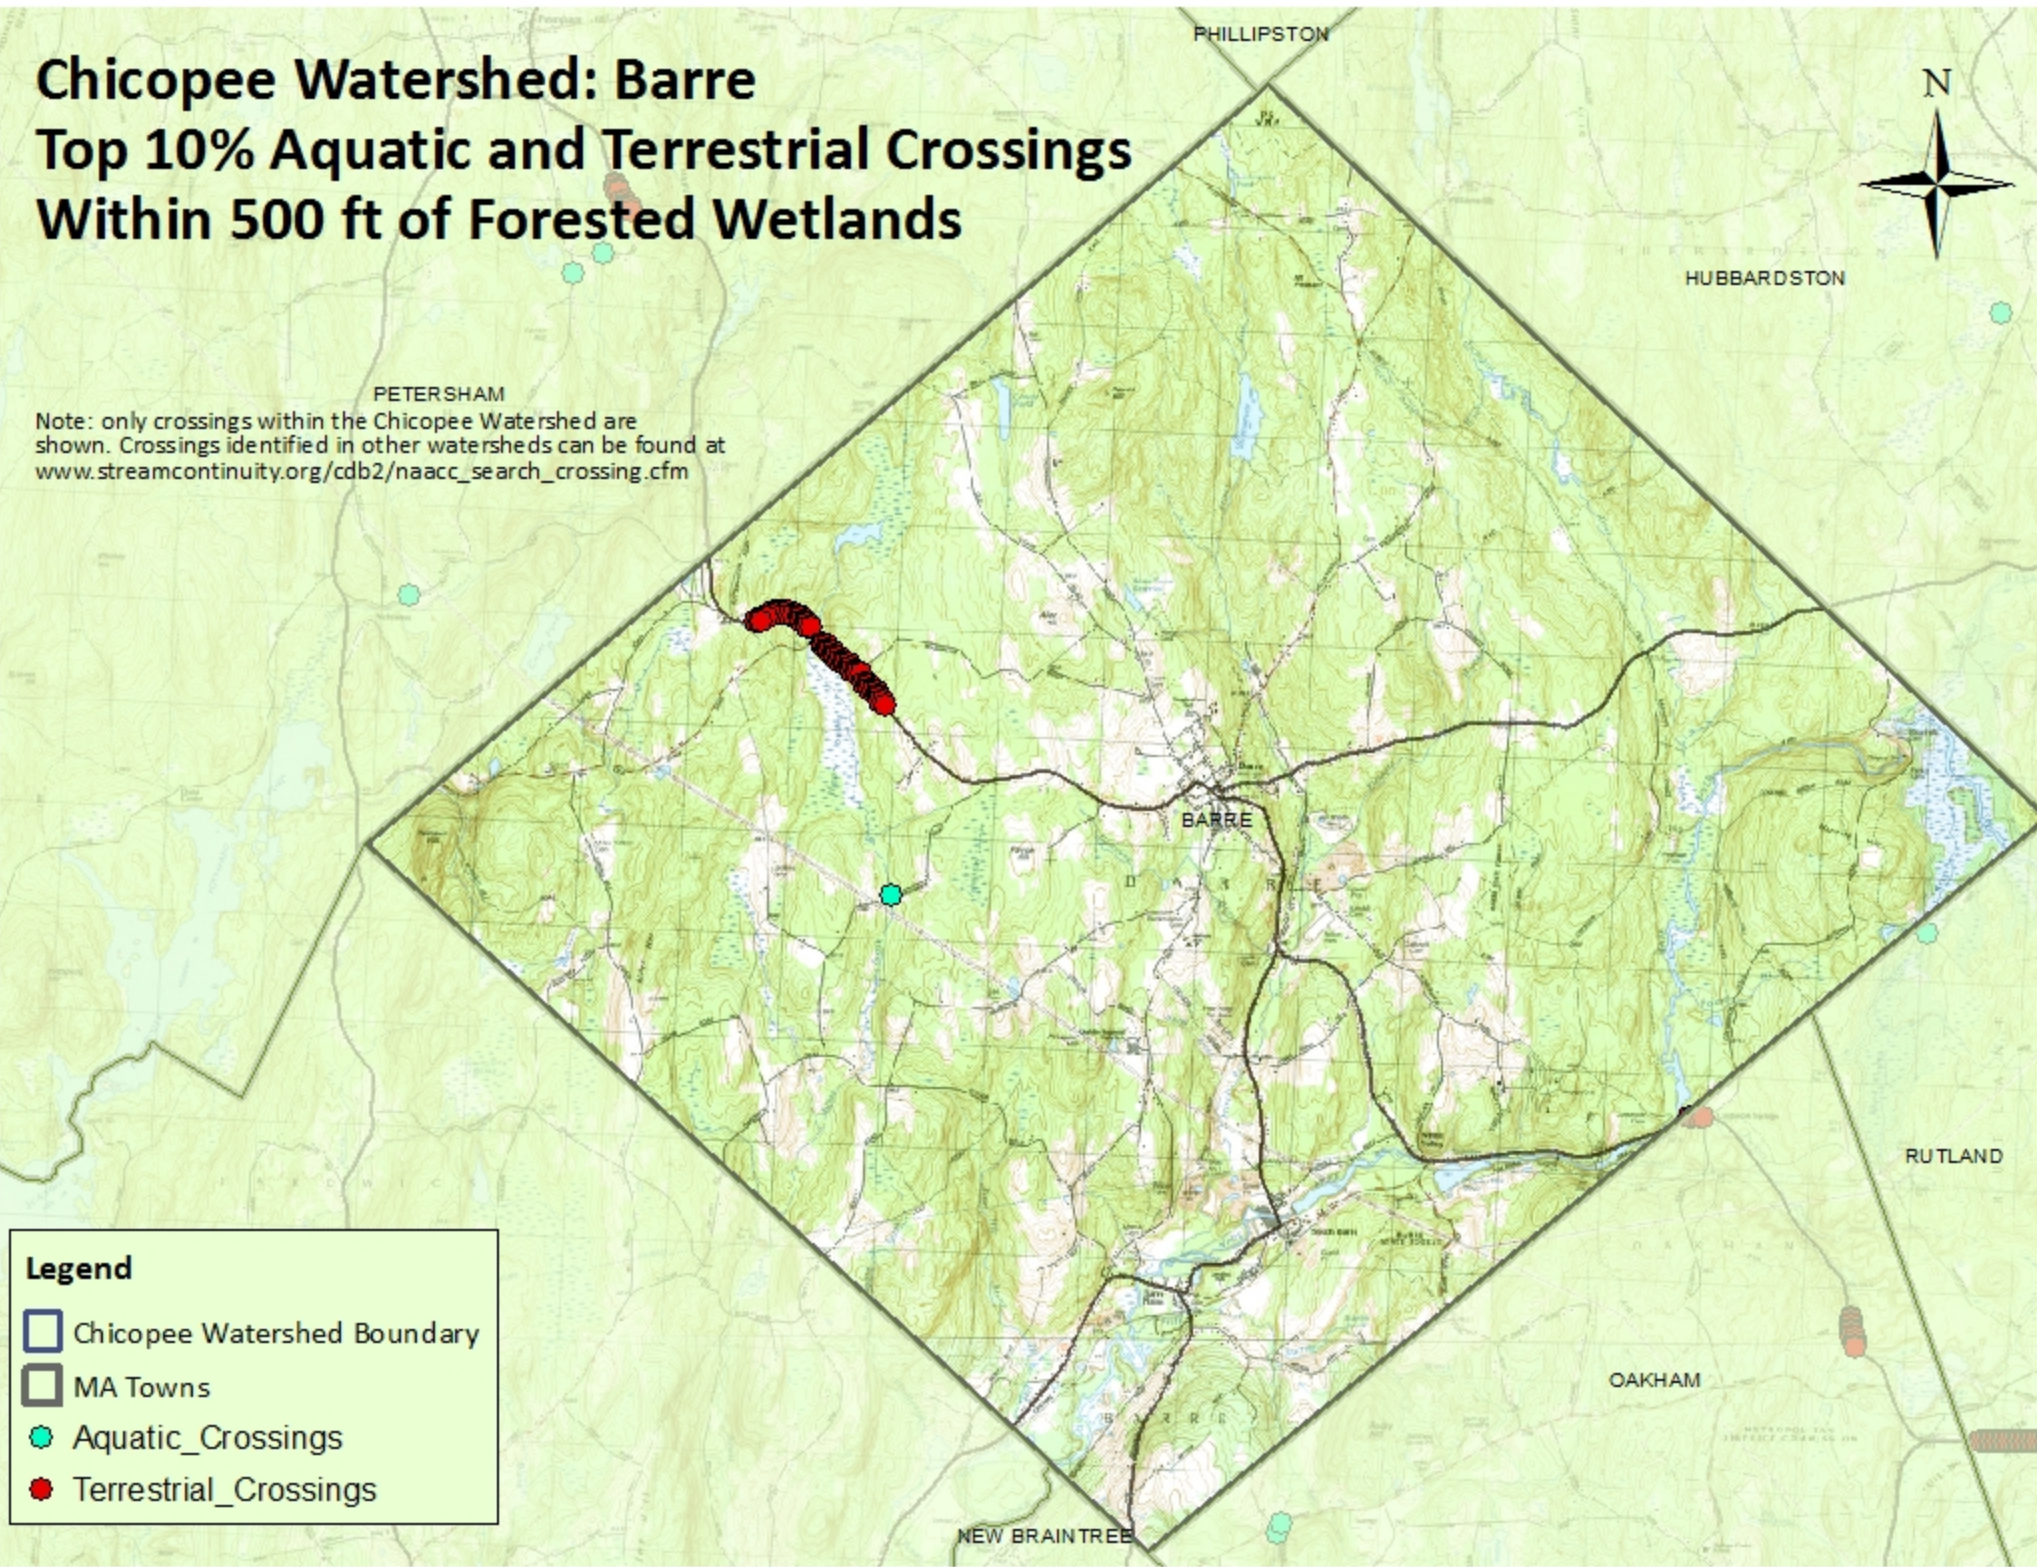

Chicopee Watershed: Barre

Top 10% Aquatic and Terrestrial Crossings

Within 500 ft of Forested Wetlands

Note: only crossings within the Chicopee Watershed are shown. Crossings identified in other watersheds can be found at www.streamcontinuity.org/cdb2/naacc_search_crossing.cfm

Legend

-  Chicopee Watershed Boundary
-  MA Towns
-  Aquatic_Crossings
-  Terrestrial_Crossings