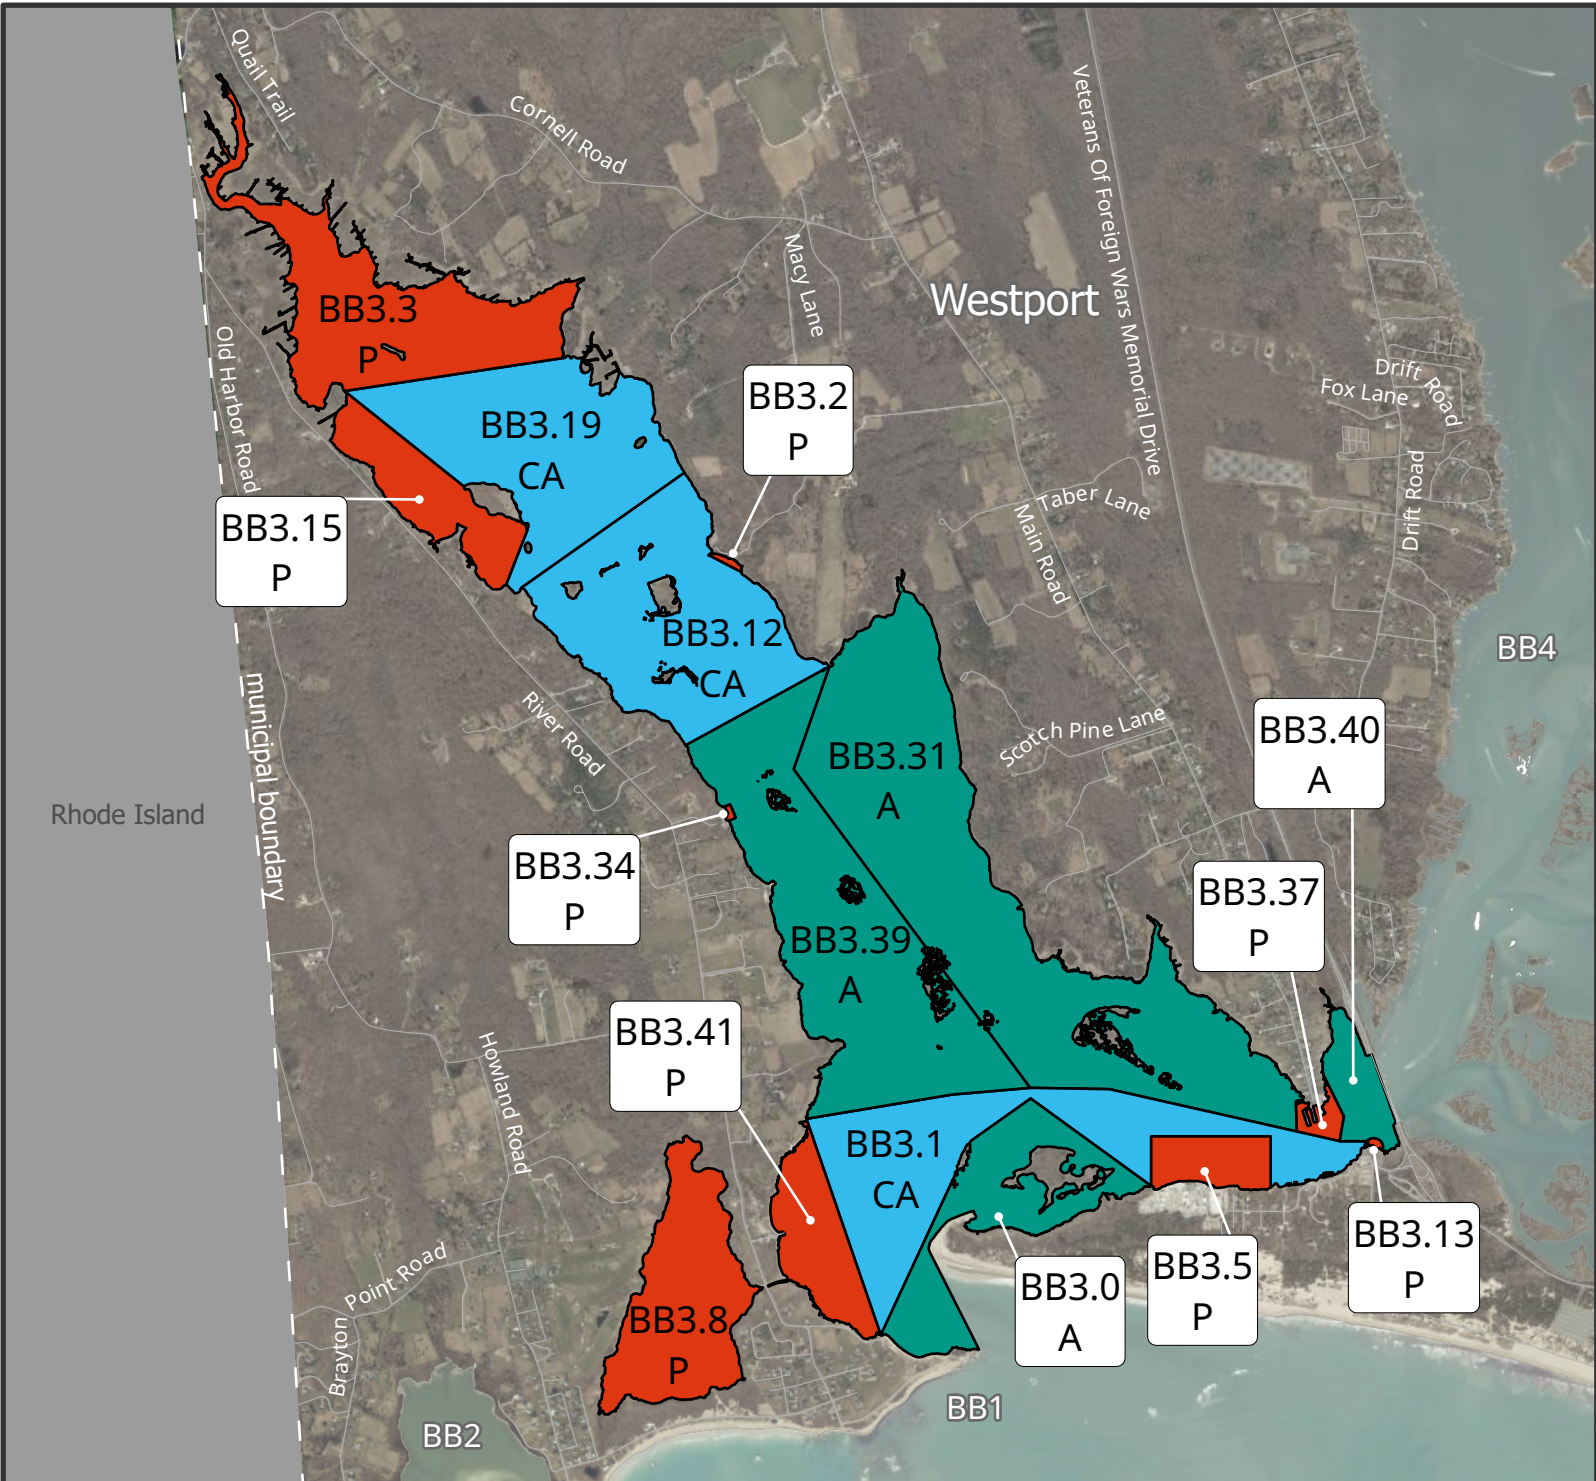

Shellfish Growing Area BB3

West Branch Westport River

Within the municipality of Westport.

Massachusetts

Division of Marine Fisheries

Shellfish Sanitation and Management

Area of detail

Shellfish Area Classification

- | | | | | | |
|----|------------------------|----|--------------------------|---|------------|
| A | Approved | R | Restricted | P | Prohibited |
| CA | Conditionally Approved | CR | Conditionally Restricted | | |

Produced: 5/1/2026

This map is for informational purposes only. Visit [our website](#) for more details.