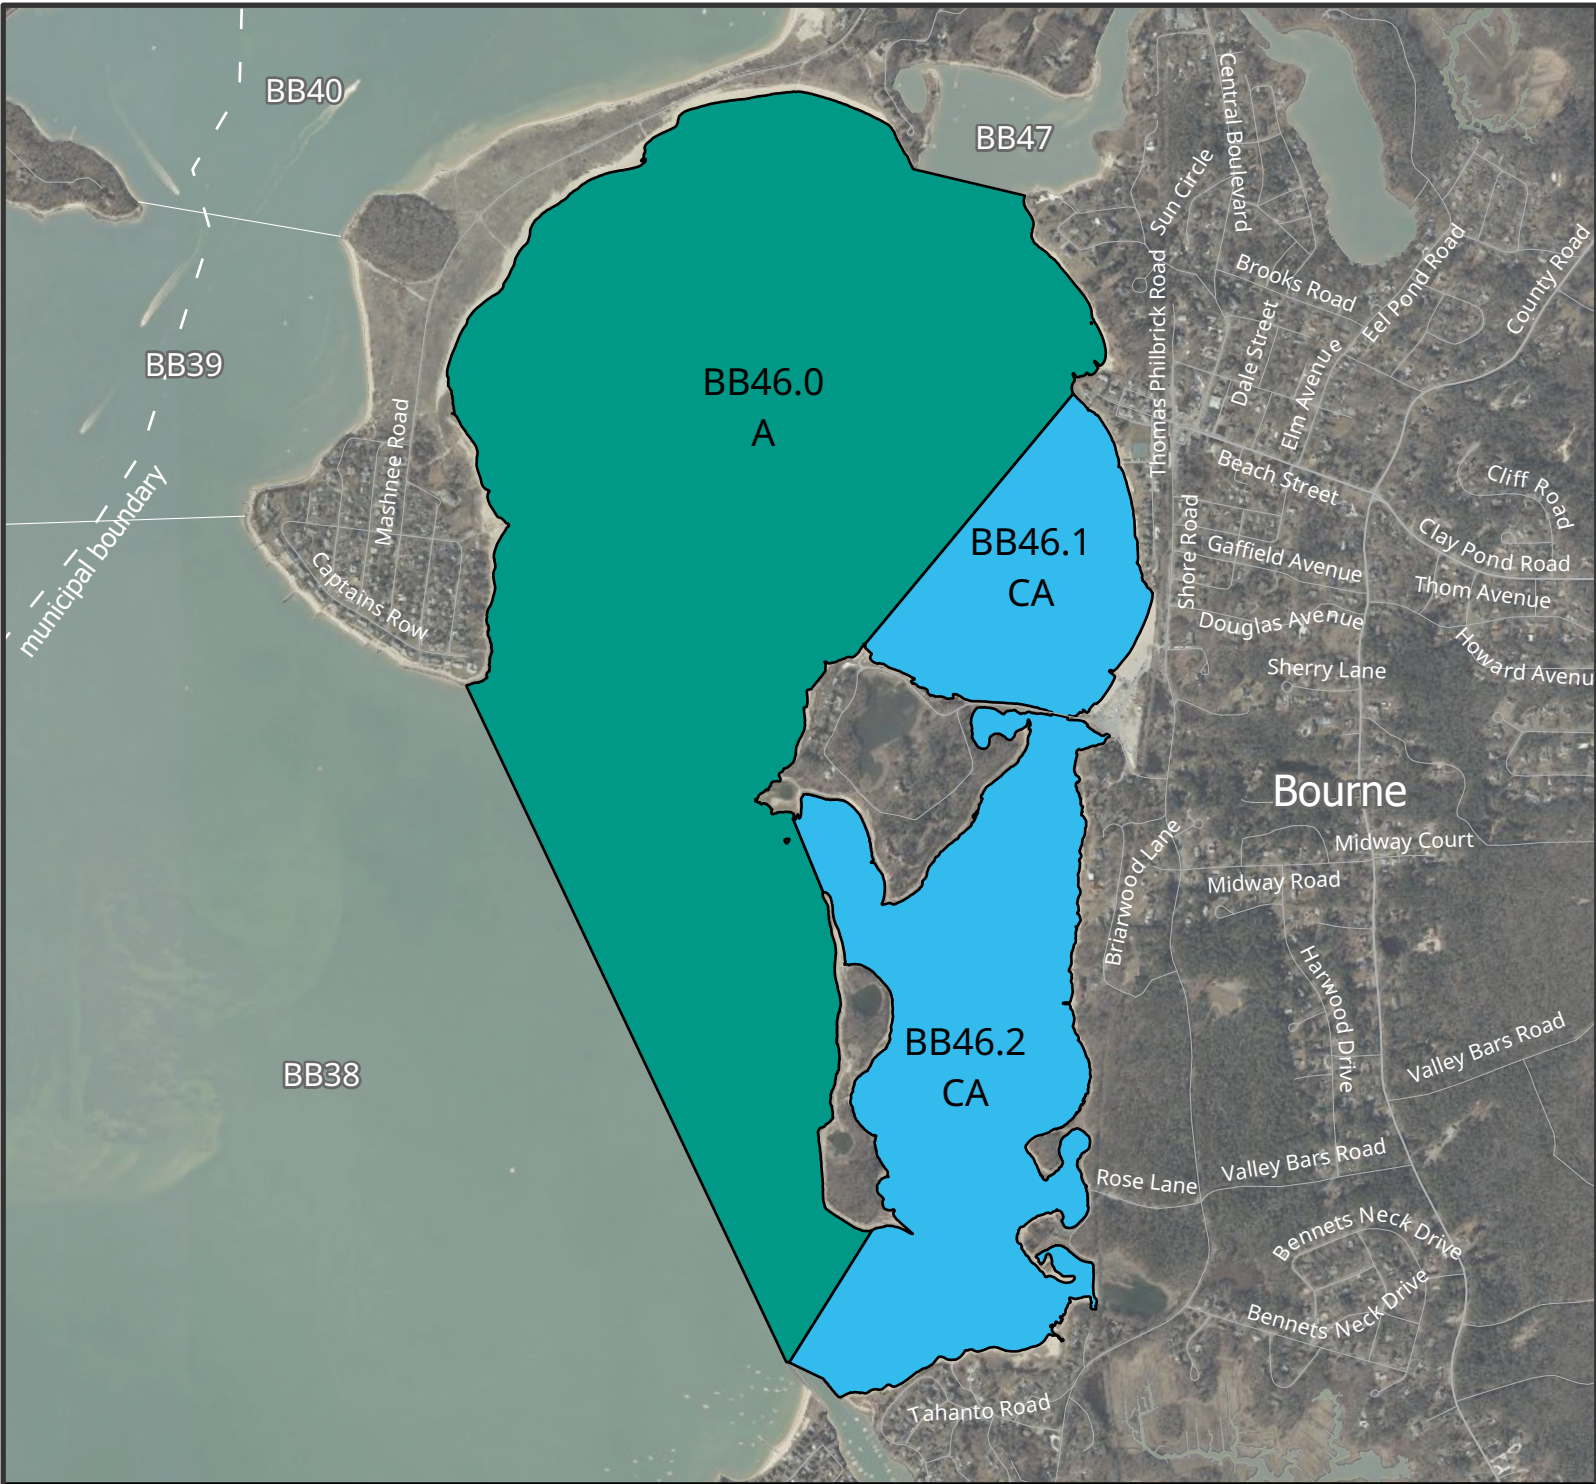

Shellfish Growing Area BB46

Phinneys Harbor

Within the municipality of Bourne.

Massachusetts
Division of Marine Fisheries
Shellfish Sanitation and Management

Area of detail

Shellfish Area Classification

- | | | |
|----------------------------------|------------------------------------|---------------------|
| A Approved | R Restricted | P Prohibited |
| CA Conditionally Approved | CR Conditionally Restricted | |

Produced: 6/23/2026

This map is for informational purposes only. Visit [our website](#) for more details.