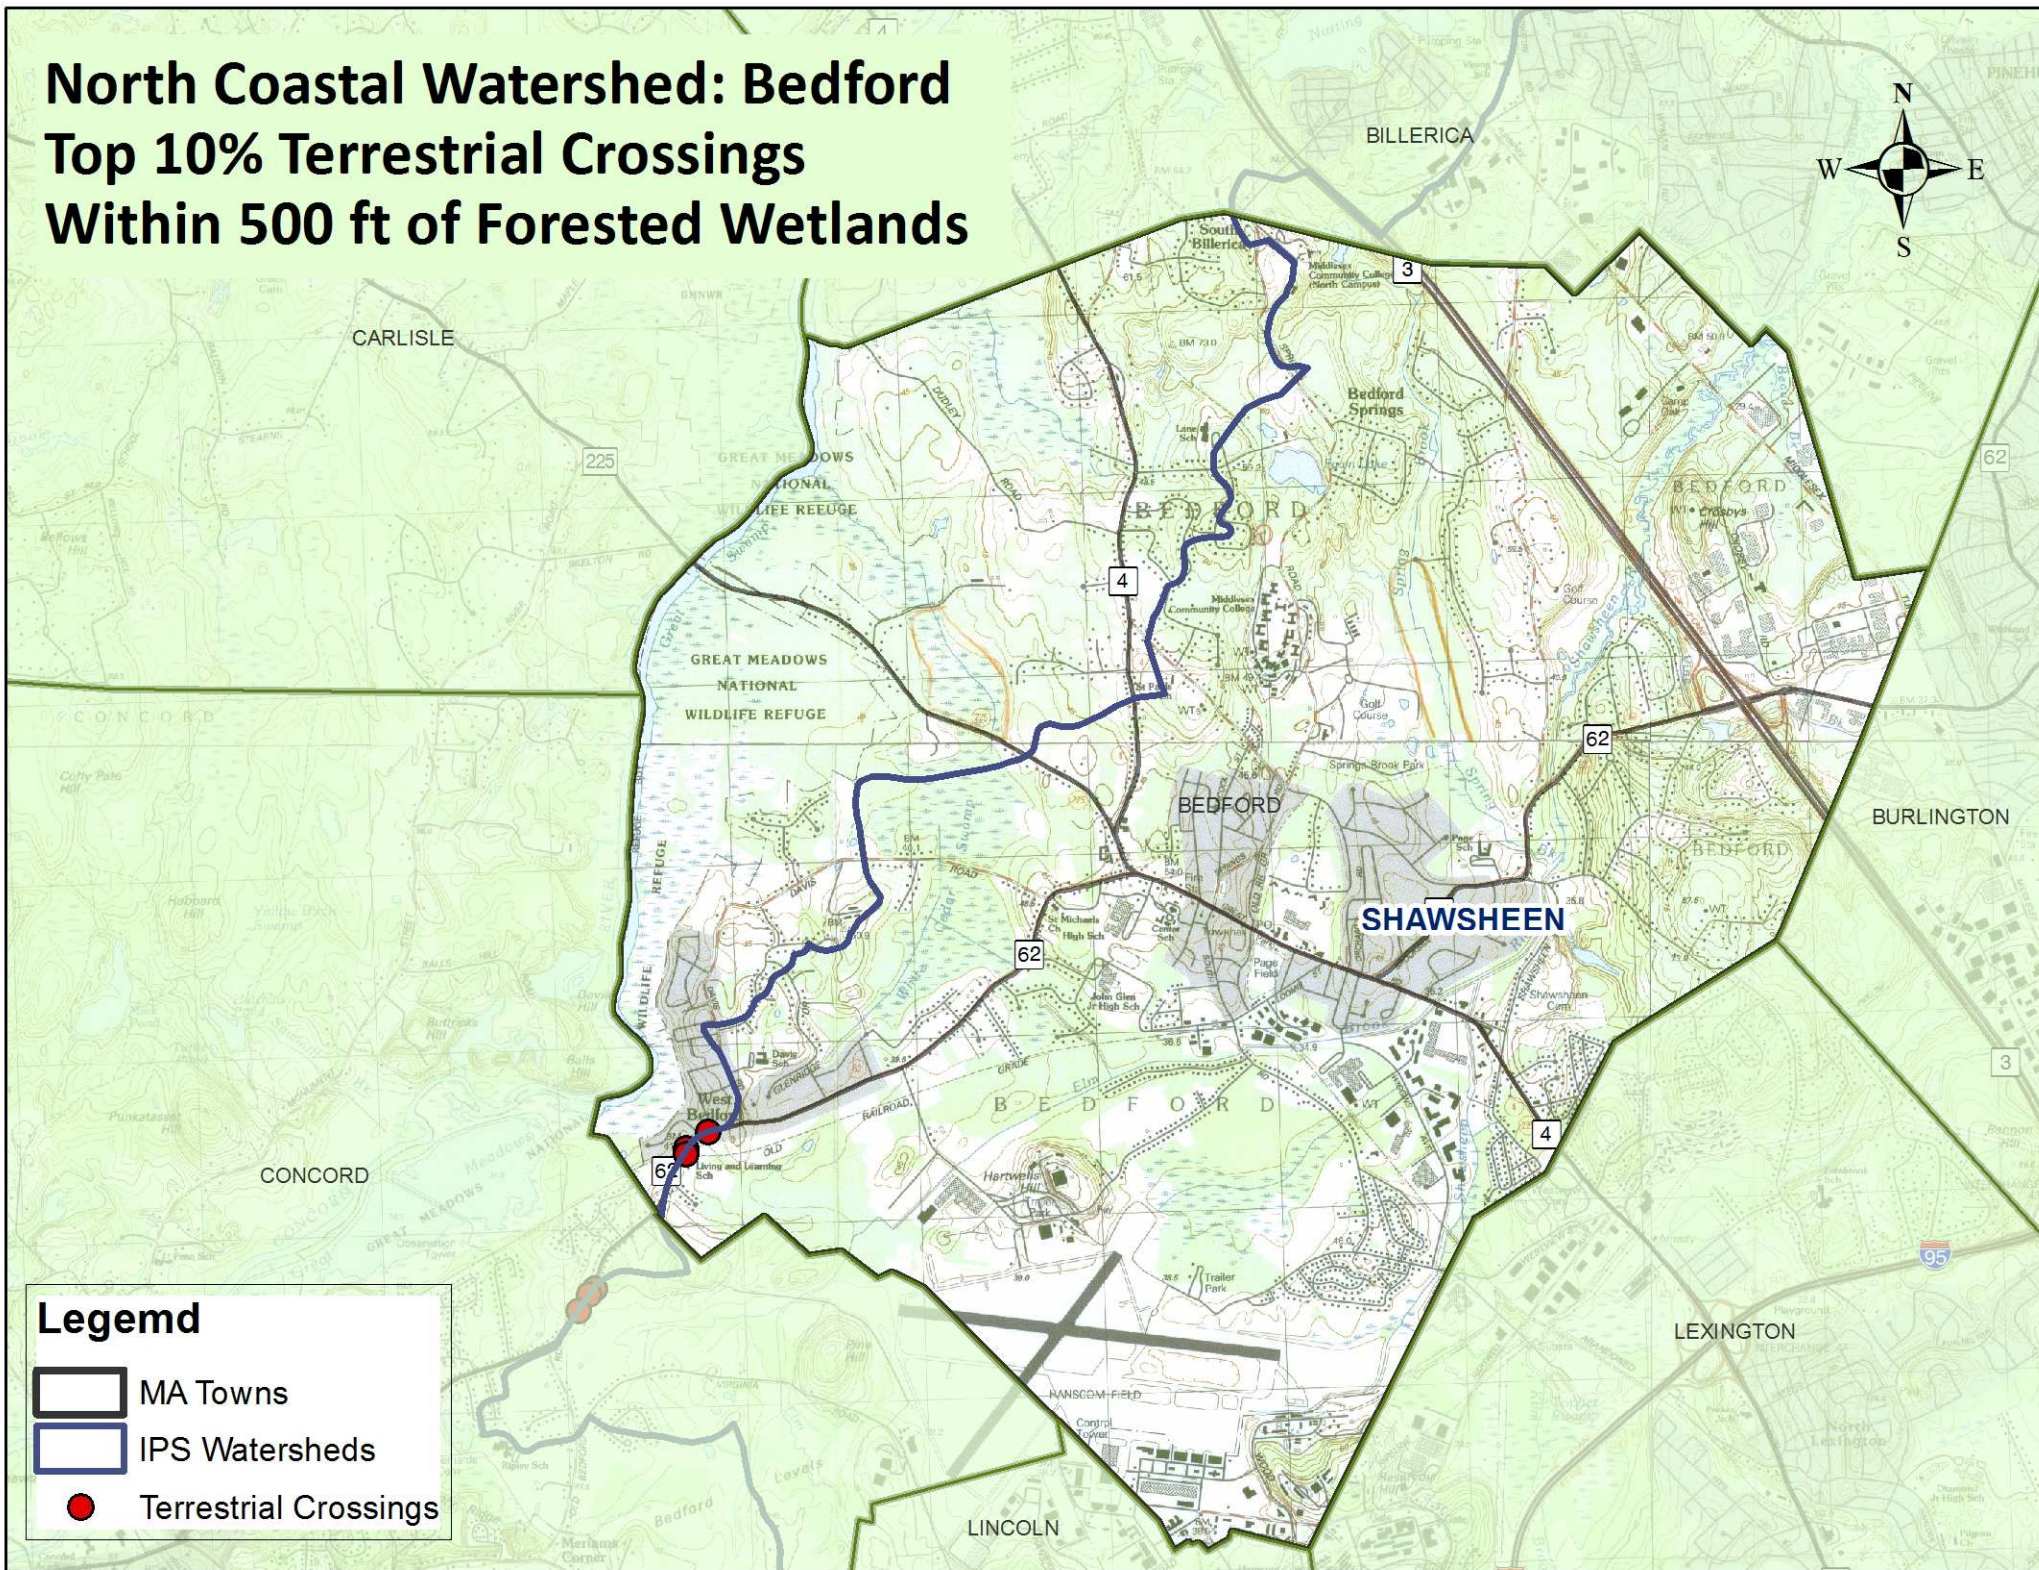

North Coastal Watershed: Bedford Top 10% Terrestrial Crossings Within 500 ft of Forested Wetlands

Legend

- MA Towns
- IPS Watersheds
- Terrestrial Crossings