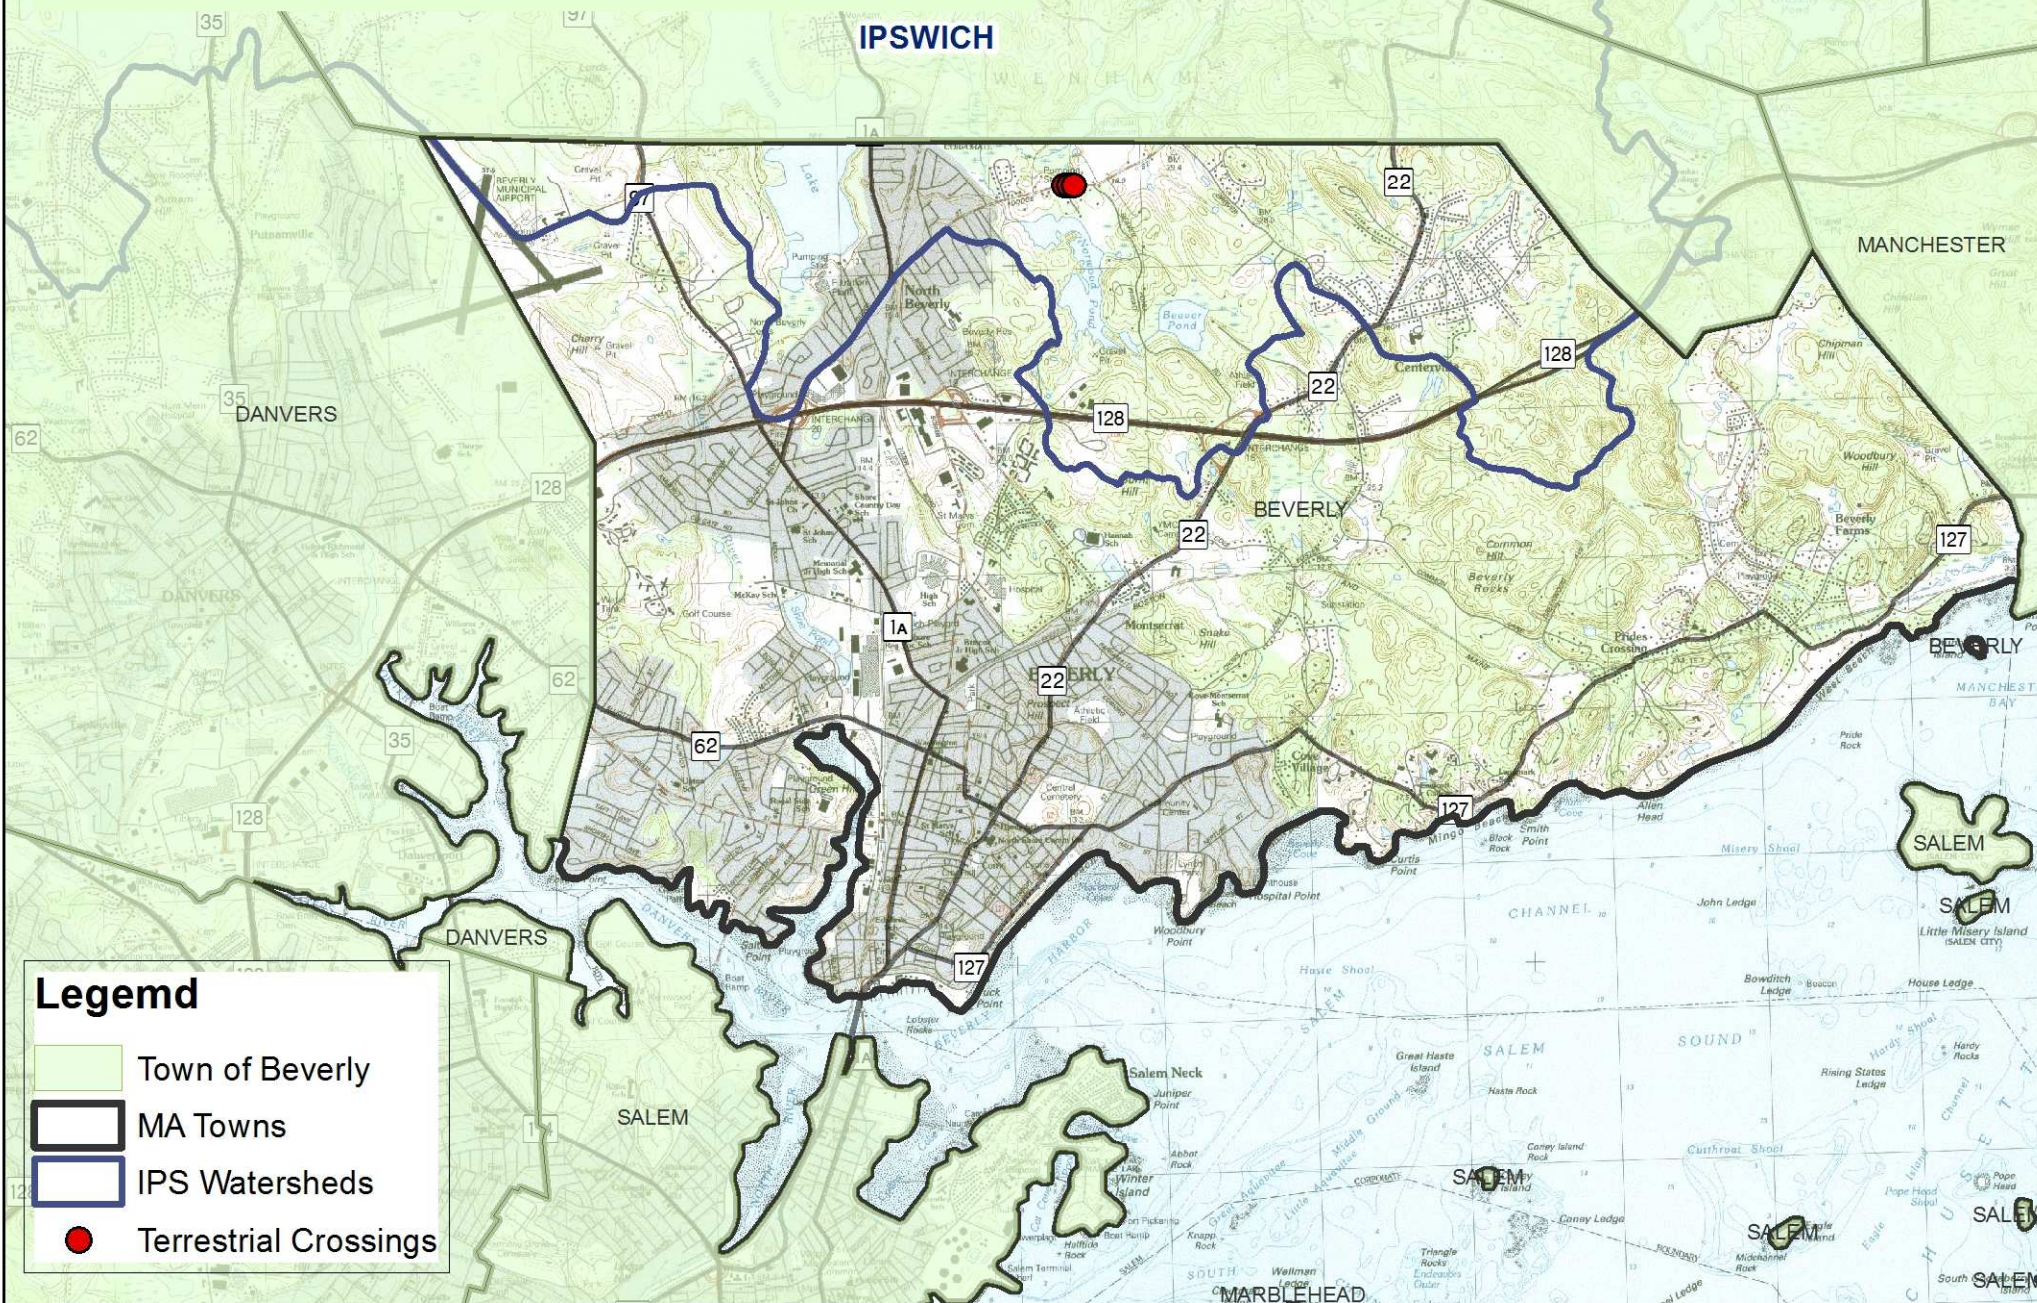

# North Coastal Watershed: Beverly Top 10% Terrestrial Crossings Within 500 ft of Forested Wetlands

## Legend

-  Town of Beverly
-  MA Towns
-  IPS Watersheds
-  Terrestrial Crossings