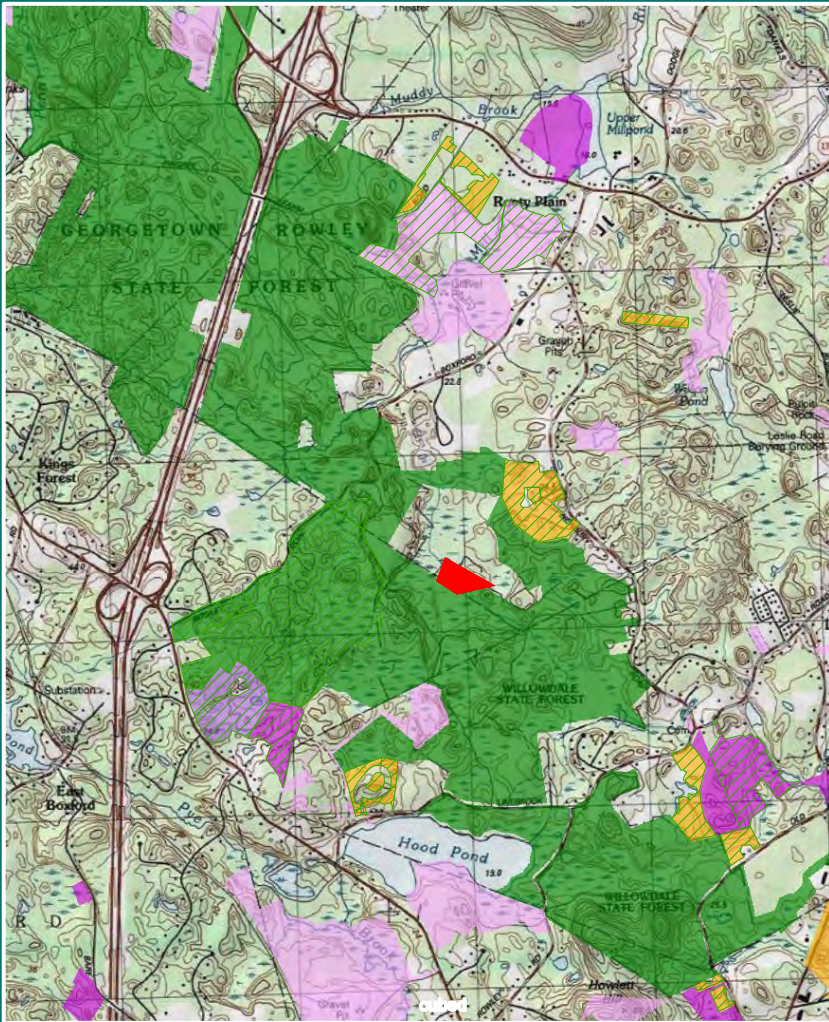

DCR Stewardship Council
May 13, 2021

DCR Land Protection
Program

Anderson property, Rowley
Willowdale State Park
Christine Berry

- 2.5 acres in Rowley
- Part of larger effort to protect and enhance the linkage between Willowdale and Georgetown Rowley State Forests
- BioMap 2 Core Habitat and Critical Natural Landscape
- Protects trail connections and important upland and wetland resources
- Town approval in place