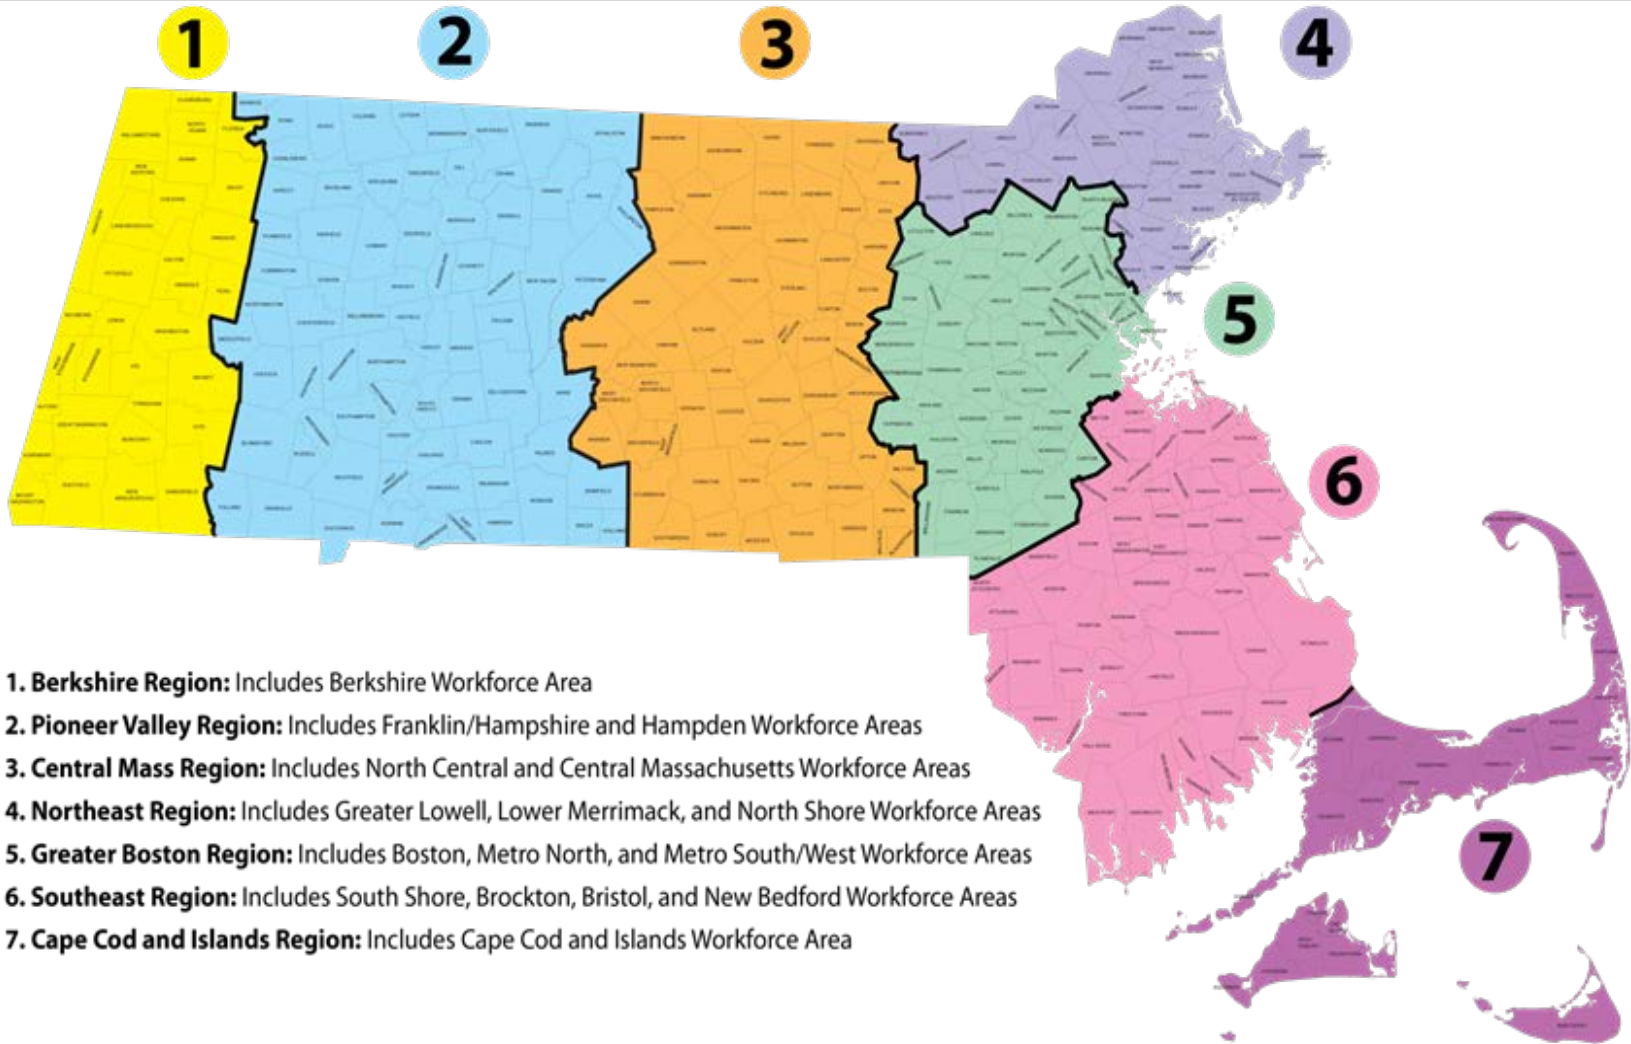

Workforce Skills Cabinet Regional Map  
Attachment A

**1. Berkshire Region:** Includes Berkshire Workforce Area

**2. Pioneer Valley Region:** Includes Franklin/Hampshire and Hampden Workforce Areas

**3. Central Mass Region:** Includes North Central and Central Massachusetts Workforce Areas

**4. Northeast Region:** Includes Greater Lowell, Lower Merrimack, and North Shore Workforce Areas

**5. Greater Boston Region:** Includes Boston, Metro North, and Metro South/West Workforce Areas

**6. Southeast Region:** Includes South Shore, Brockton, Bristol, and New Bedford Workforce Areas

**7. Cape Cod and Islands Region:** Includes Cape Cod and Islands Workforce Area