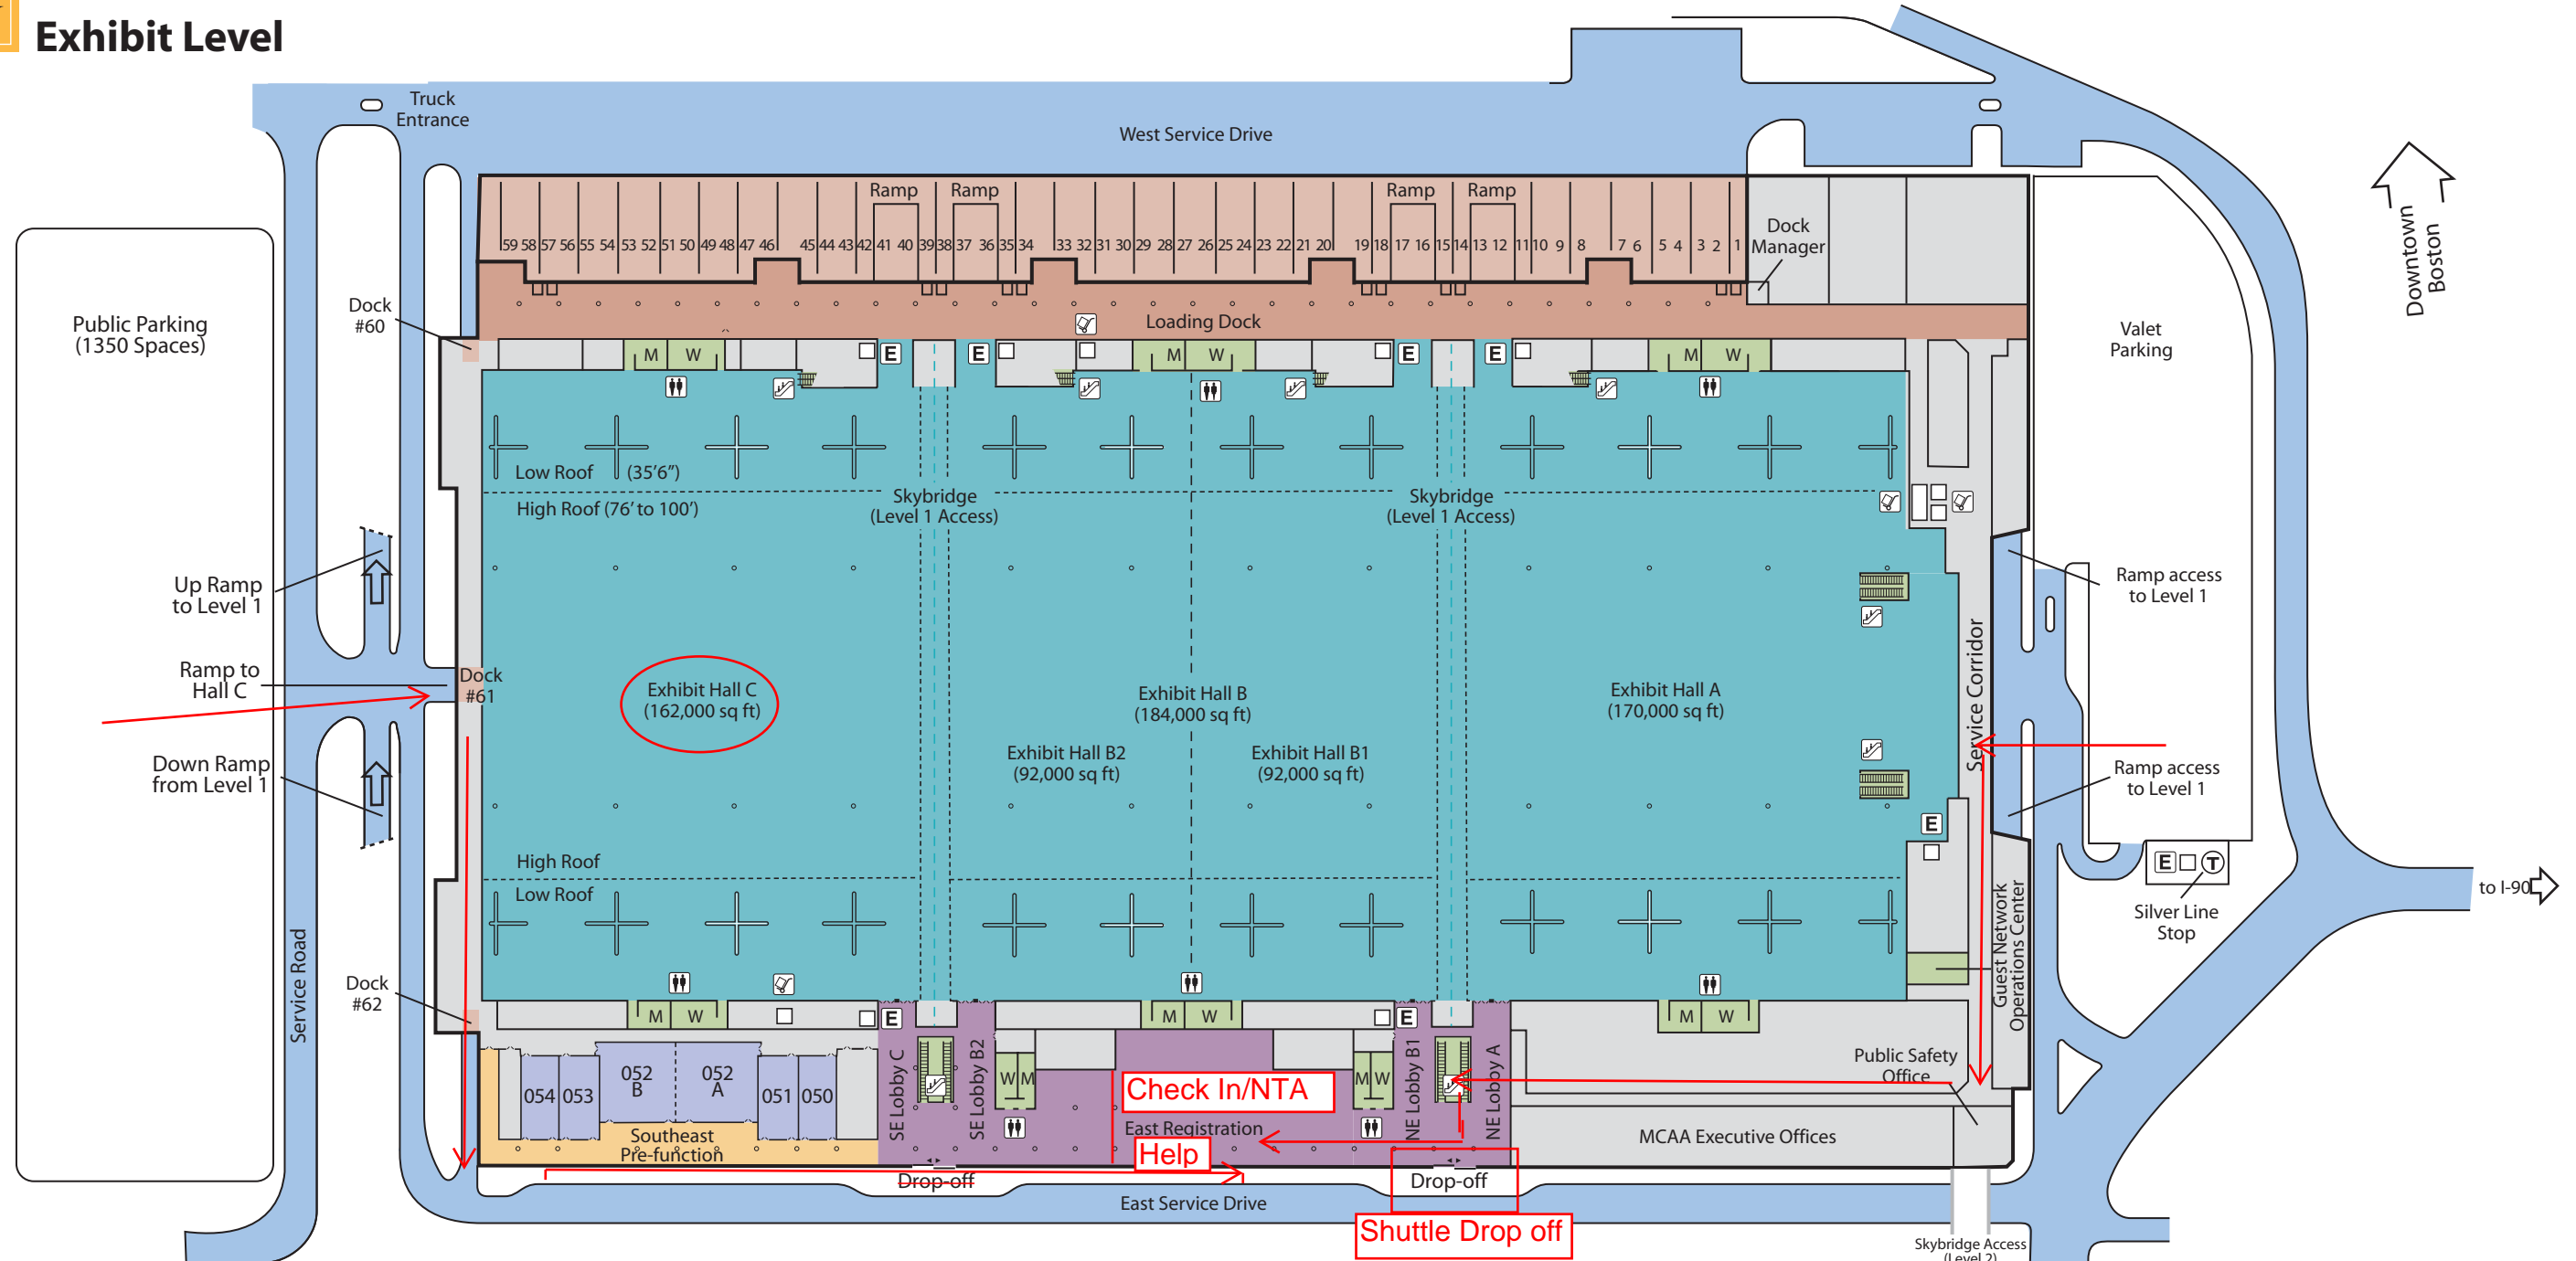

FROM Points South via I-93 (passenger vehicles ONLY): Take I-93 North to Exit 20 (immediately after Exit 18). Follow the signs to “I-90 East”. Take the first tunnel exit to “South Boston”. At the first set of lights, take a right onto Congress Street. Take the second right onto D Street. After the highway ramp, turn right onto Summer Street. Turn left at the first light (World Trade Center Avenue). You will immediately see the valet area on your right hand side. To access the self-parking lot, drive past the valet area, and continue straight along the side of the building. At the end of the building, make a right and go down the ramp. At the bottom of the ramp, turn left and you will see the entrance to the South Parking Lot in front of you.

FROM Points North via I-93: Take I-93 South to Exit 23, “Purchase Street/South Station”. At the end of the ramp, continue onto Purchase Street. Take a left onto Summer Street at South Station. Follow Summer Street for approximately 1 mile, and the BCEC will be on your right hand side. Turn right at the second entrance to the BCEC (World Trade Center Avenue). You will immediately see the valet area on your right hand side. To access the self-parking lot, drive past the valet area, and continue straight along the side of the building. At the end of the building, make a right and go down the ramp. At the bottom of the ramp, turn left and you will see the entrance to the South Parking Lot in front of you.

Exhibit Level

Key			