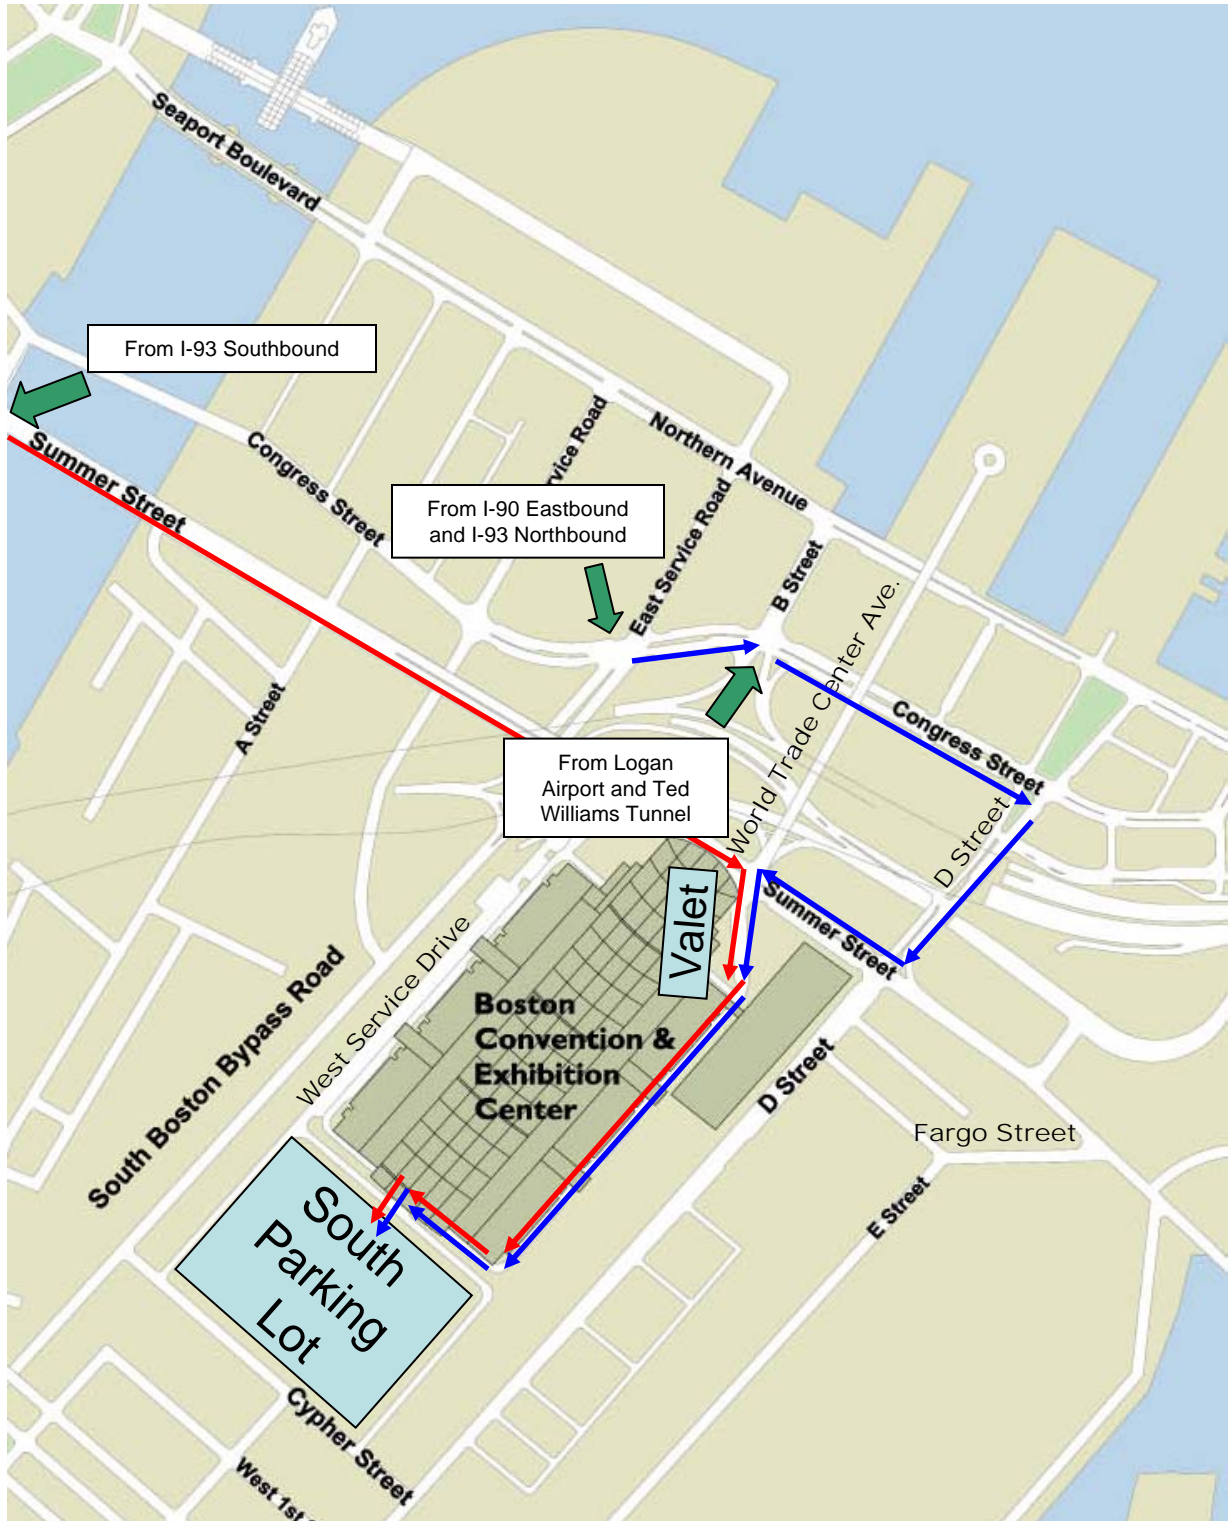

Attendee Access to Valet Parking and the South Parking Lot at the Boston Convention and Exhibition Center (BCEC) from the Regional Highway System