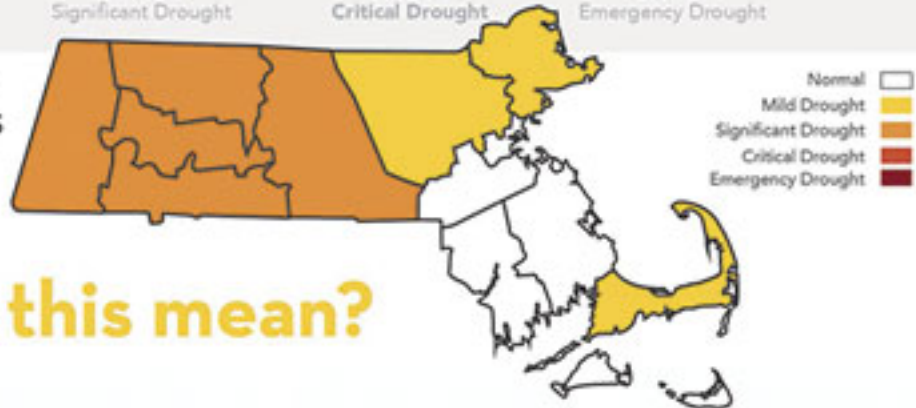

LEVEL 1 - MILD DROUGHT

MASSACHUSETTS DROUGHT STATUS
 Conditions for June 2020
 (as of July 1, 2020).

What does this mean?

What you can do!

Learn more at www.mass.gov/ma-drought-management