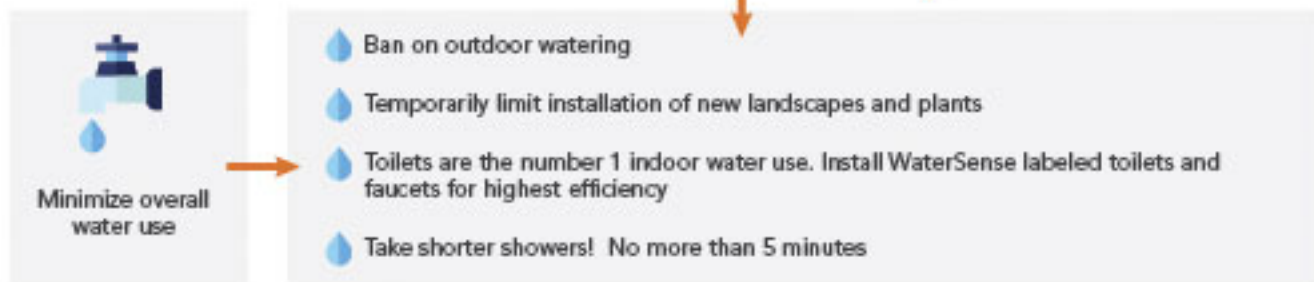

LEVEL 3 - CRITICAL DROUGHT

MASSACHUSETTS DROUGHT STATUS
Conditions for September 2020

- Normal
- Mild Drought
- Significant Drought
- Critical Drought
- Emergency Drought

What does this mean?

What you can do!