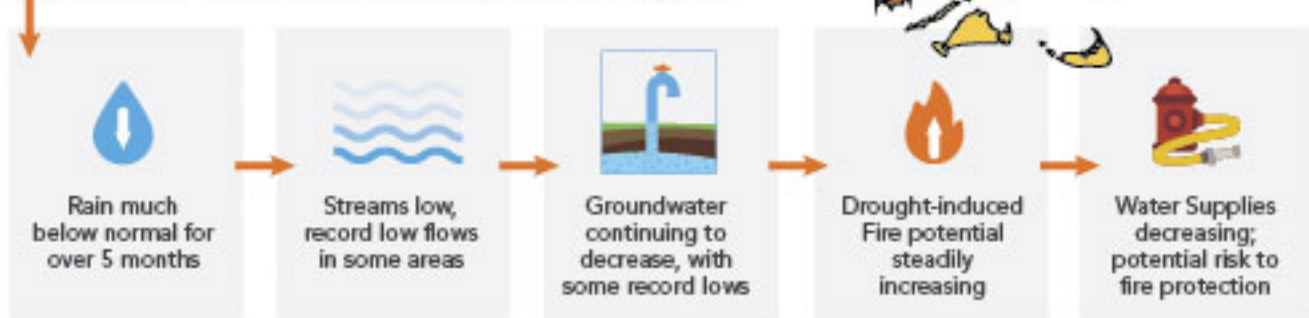

LEVEL 3 - CRITICAL DROUGHT

MASSACHUSETTS DROUGHT STATUS
Conditions for September 2020

- Normal
- Mild Drought
- Significant Drought
- Critical Drought
- Emergency Drought

What does this mean?

What you can do!