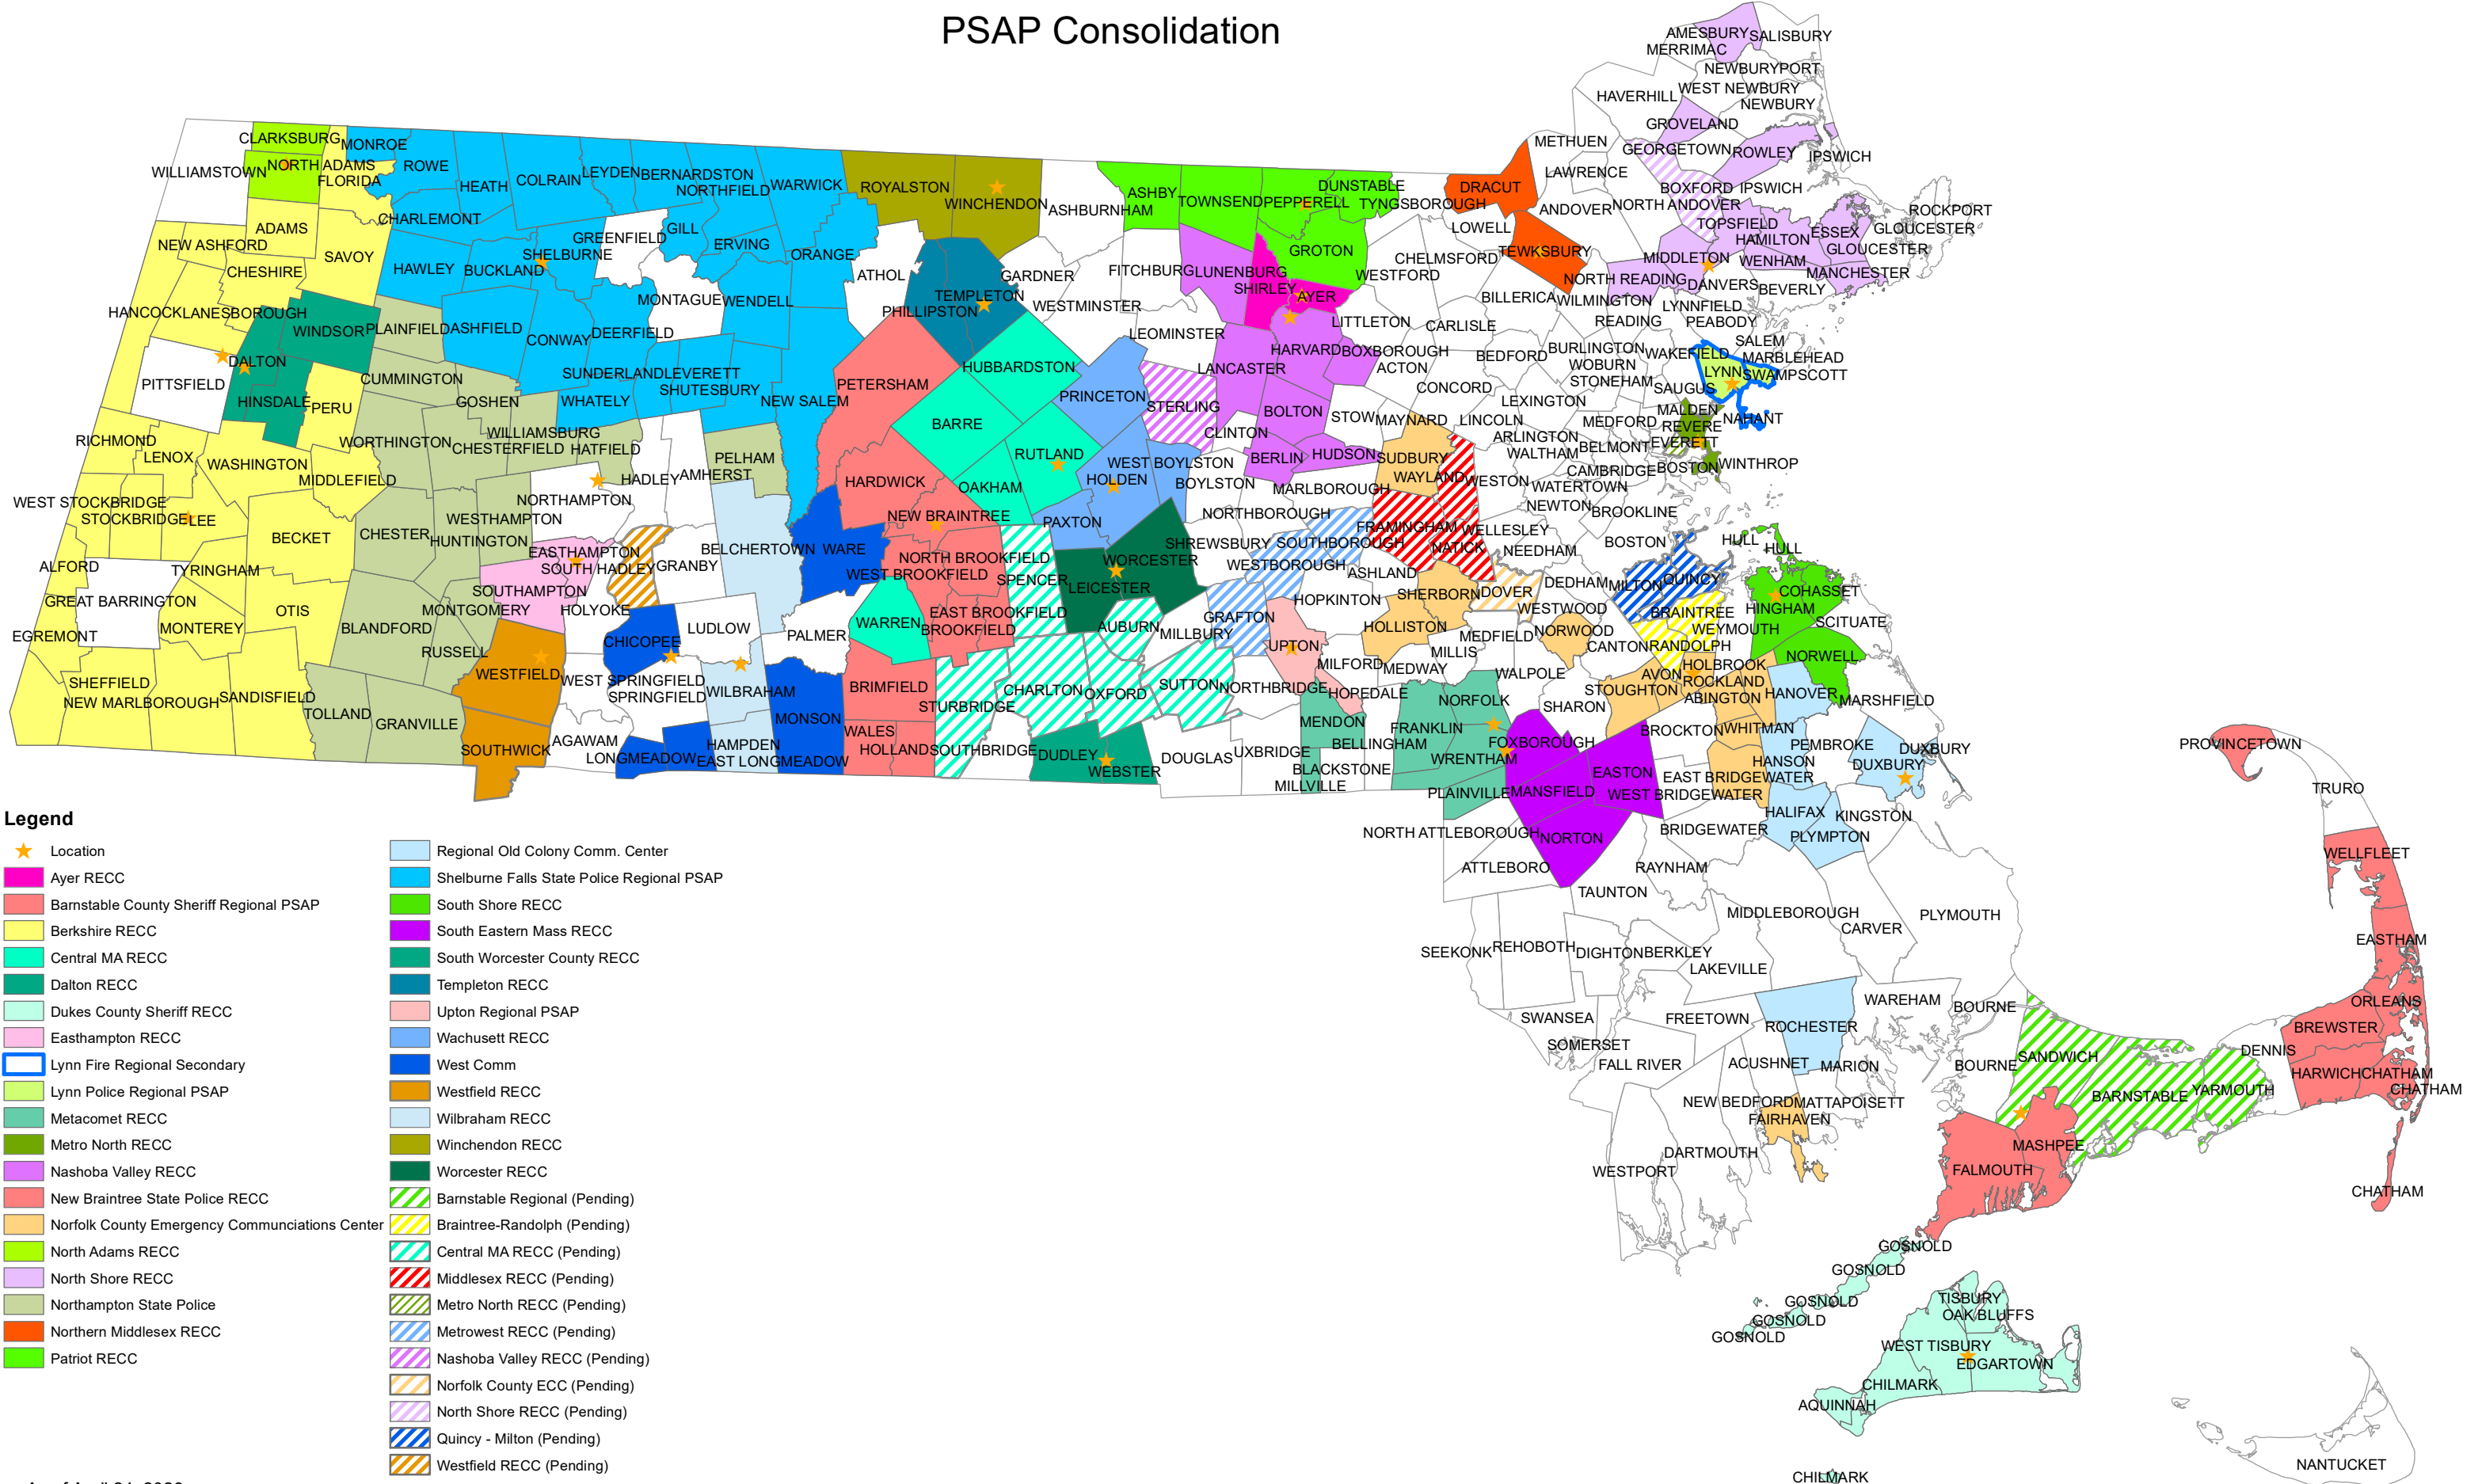

PSAP Consolidation

Legend

- ★ Location
- Ayer RECC
- Barnstable County Sheriff Regional PSAP
- Berkshire RECC
- Central MA RECC
- Dalton RECC
- Dukes County Sheriff RECC
- Easthampton RECC
- Lynn Fire Regional Secondary
- Lynn Police Regional PSAP
- Metacomet RECC
- Metro North RECC
- Nashoba Valley RECC
- New Braintree State Police RECC
- Norfolk County Emergency Communications Center
- North Adams RECC
- North Shore RECC
- Northampton State Police
- Northern Middlesex RECC
- Patriot RECC
- Regional Old Colony Comm. Center
- Shelburne Falls State Police Regional PSAP
- South Shore RECC
- South Eastern Mass RECC
- South Worcester County RECC
- Templeton RECC
- Upton Regional PSAP
- Wachusett RECC
- West Comm
- Westfield RECC
- Wilbraham RECC
- Winchendon RECC
- Worcester RECC
- Barnstable Regional (Pending)
- Braintree-Randolph (Pending)
- Central MA RECC (Pending)
- Middlesex RECC (Pending)
- Metro North RECC (Pending)
- Metrowest RECC (Pending)
- Nashoba Valley RECC (Pending)
- Norfolk County ECC (Pending)
- North Shore RECC (Pending)
- Quincy - Milton (Pending)
- Westfield RECC (Pending)

As of April 24, 2026