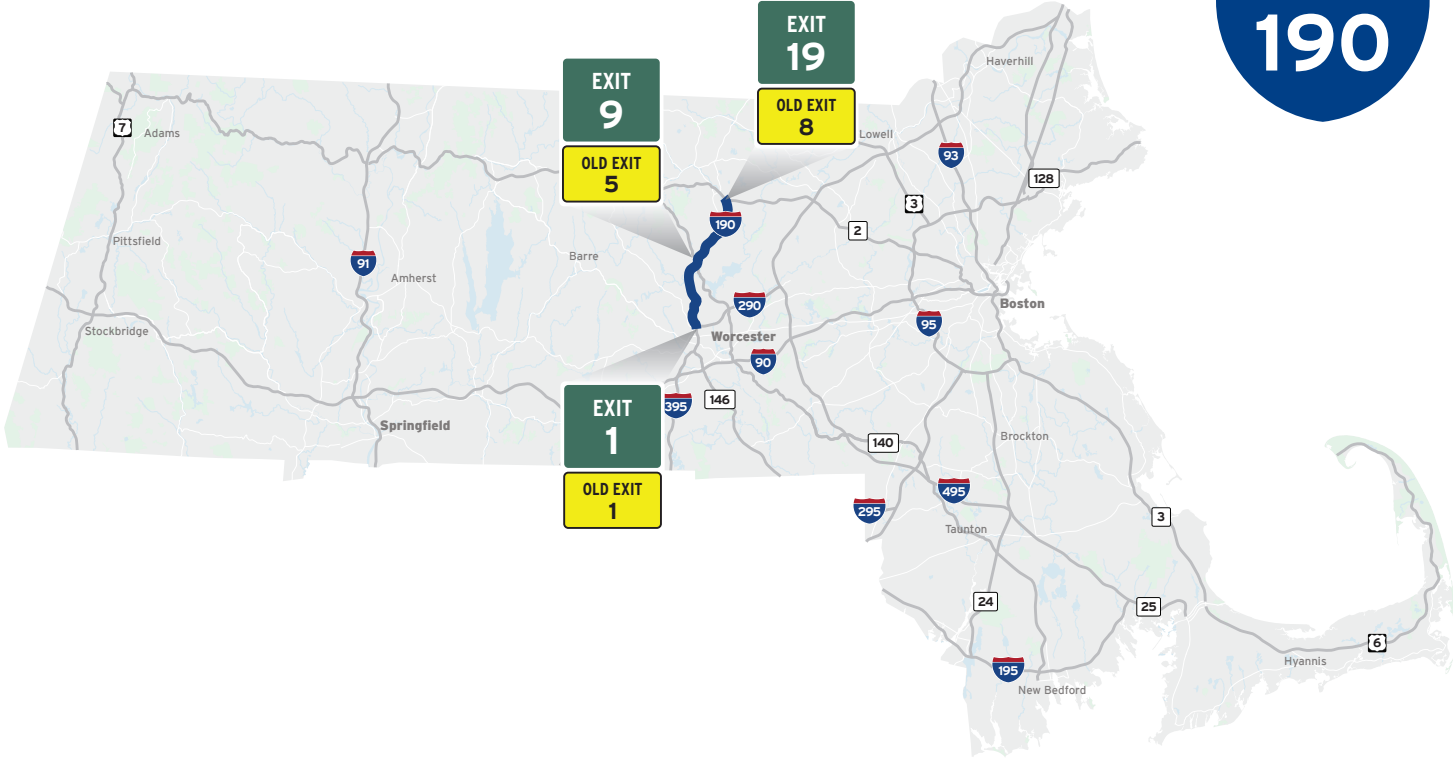

**EXIT
RENUMBERING
PROJECT**

I-190 RENUMBERING

Old Exit	New Exit	Street/Route
1	1	Jct. RTE 12
2	2	Frontage Rd.
3 (SB)	3 (SB)	W. Mountain St.
4	4	Jct. RTE 12
5	9	Jct. RTE 140
6	14	Jct. RTE 12
7	17	Jct. RTE 117
8A/B (NB)	19A/B (NB)	Jct. RTE 2