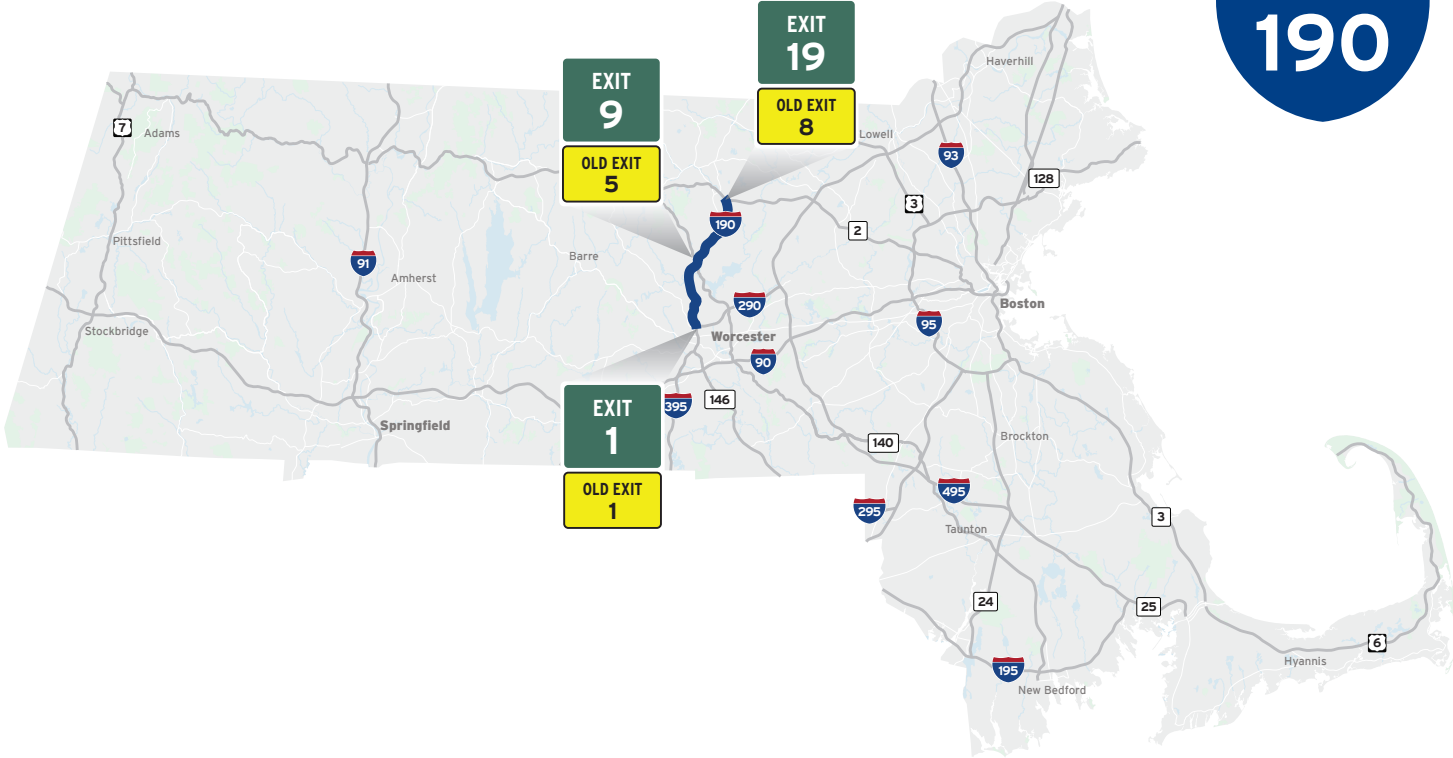

**EXIT  
RENUMBERING  
PROJECT**

# I-190 RENUMBERING

Old Exit	New Exit	Street/Route
1	1	Jct. RTE 12
2	2	Frontage Rd.
3 (SB)	3 (SB)	W. Mountain St.
4	4	Jct. RTE 12
5	9	Jct. RTE 140
6	14	Jct. RTE 12
7	17	Jct. RTE 117
8A/B (NB)	19A/B (NB)	Jct. RTE 2