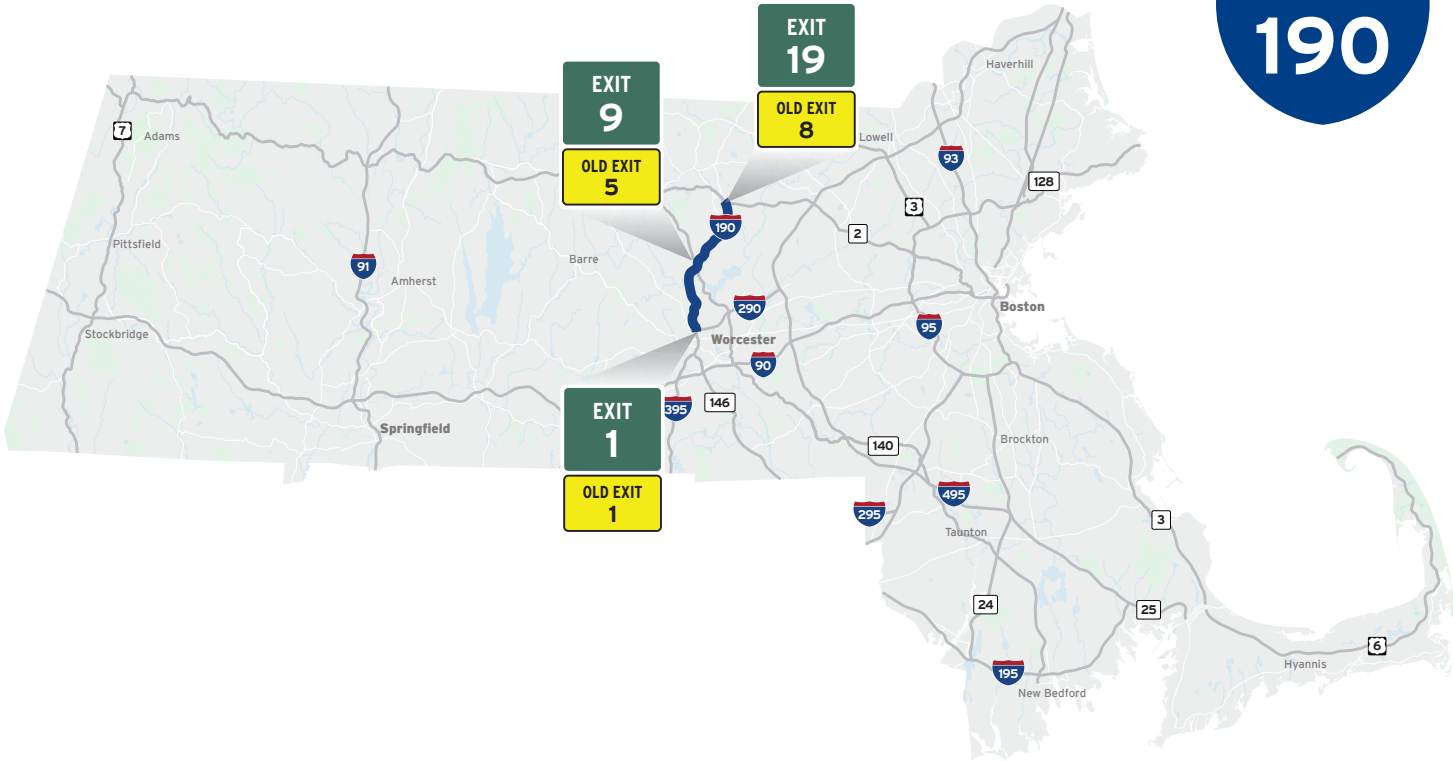

**EXIT
RENUMBERING
PROJECT**

I-190 RENUMBERING

Old Exit	New Exit	Street/Route
1	1	Jct. RTE 12
2	2	Frontage Rd.
3 (SB)	3 (SB)	W. Mountain St.
4	4	Jct. RTE 12
5	9	Jct. RTE 140
6	14	Jct. RTE 12
7	17	Jct. RTE 117
8A/B (NB)	19A/B (NB)	Jct. RTE 2