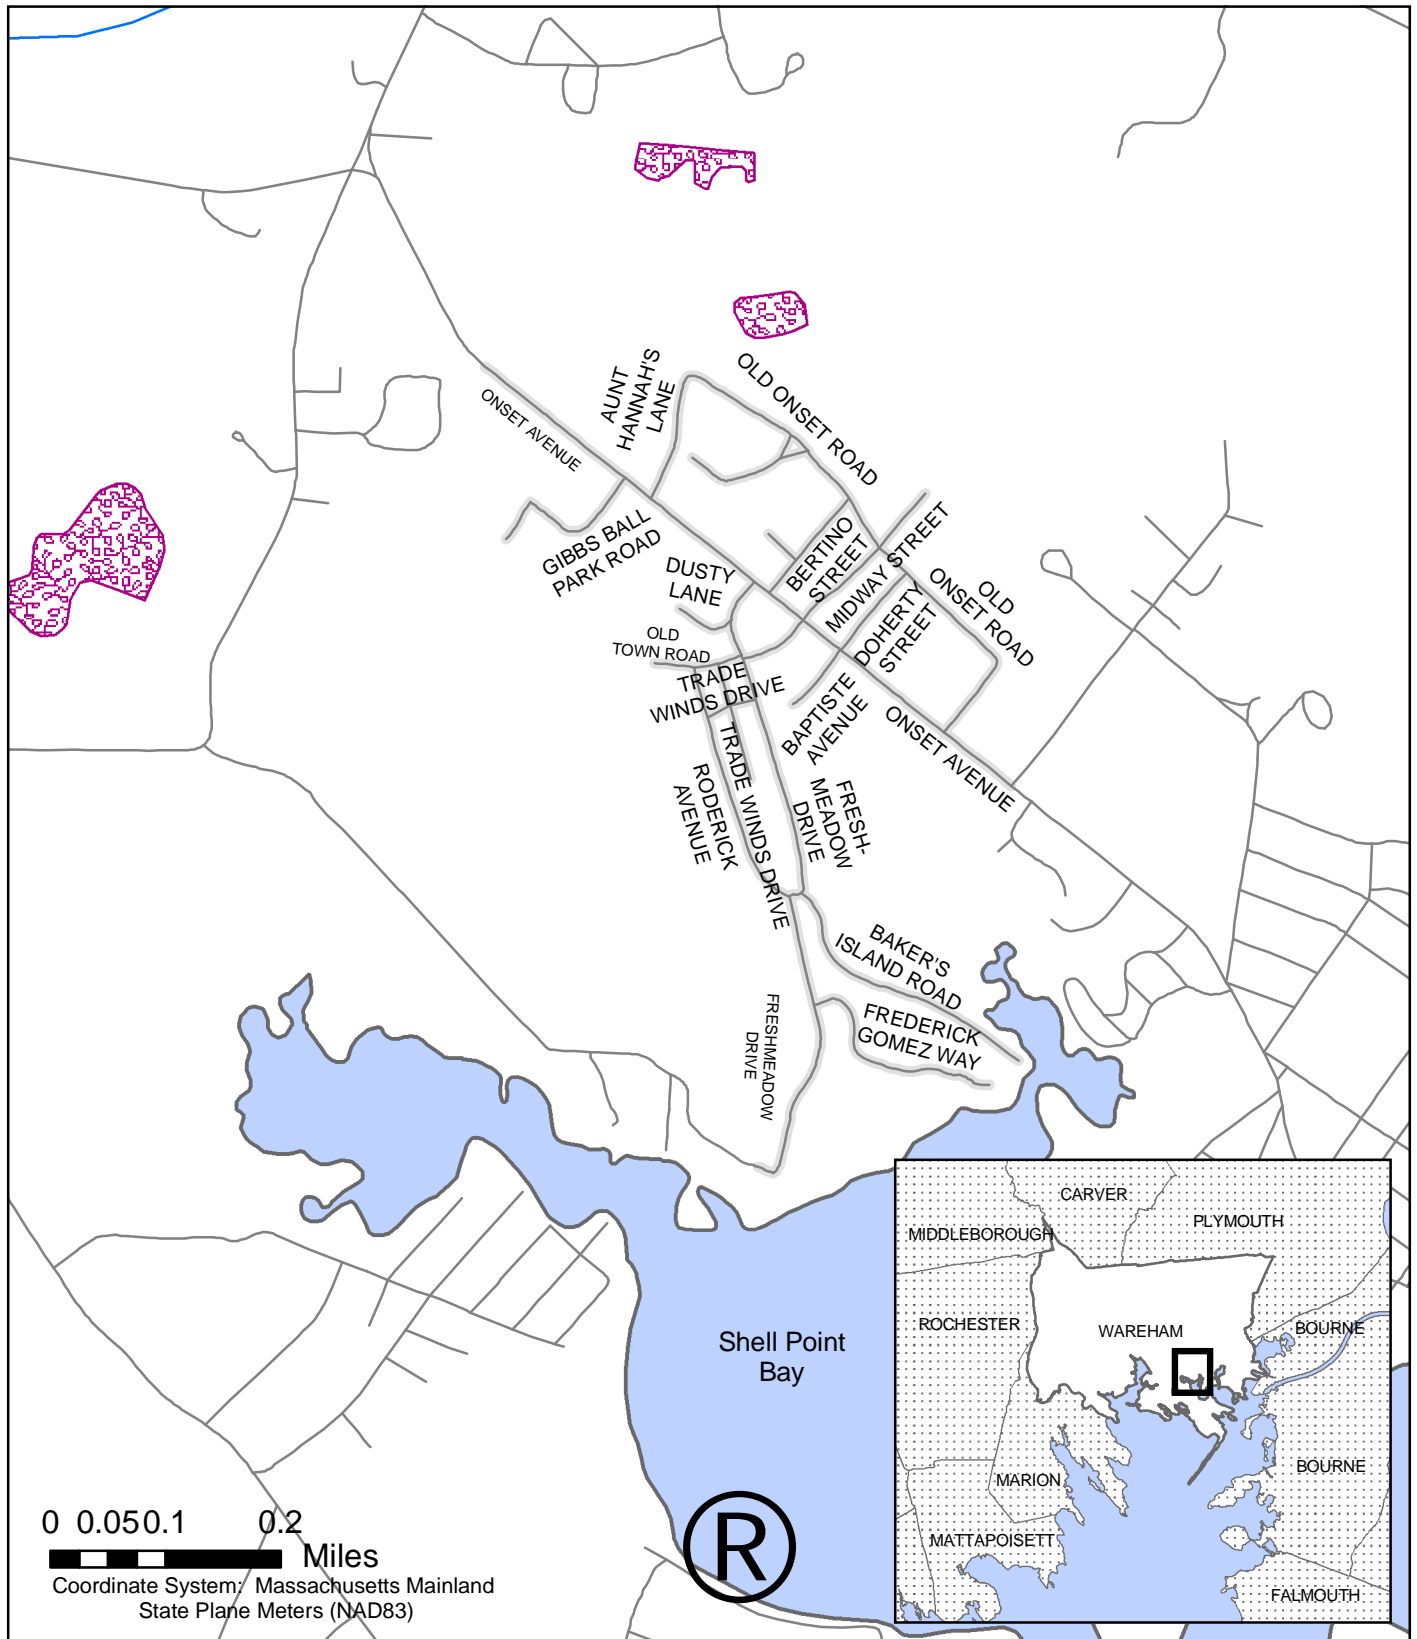

Figure 1
 Old Onset Road Neighborhood
 Wareham, MA

0 0.05 0.1 0.2
 Miles
 Coordinate System: Massachusetts Mainland
 State Plane Meters (NAD83)

Legend			
	Major or minor road		Wareham
	River or Stream		Ocean
	Study area street selection		Cranberry Bog