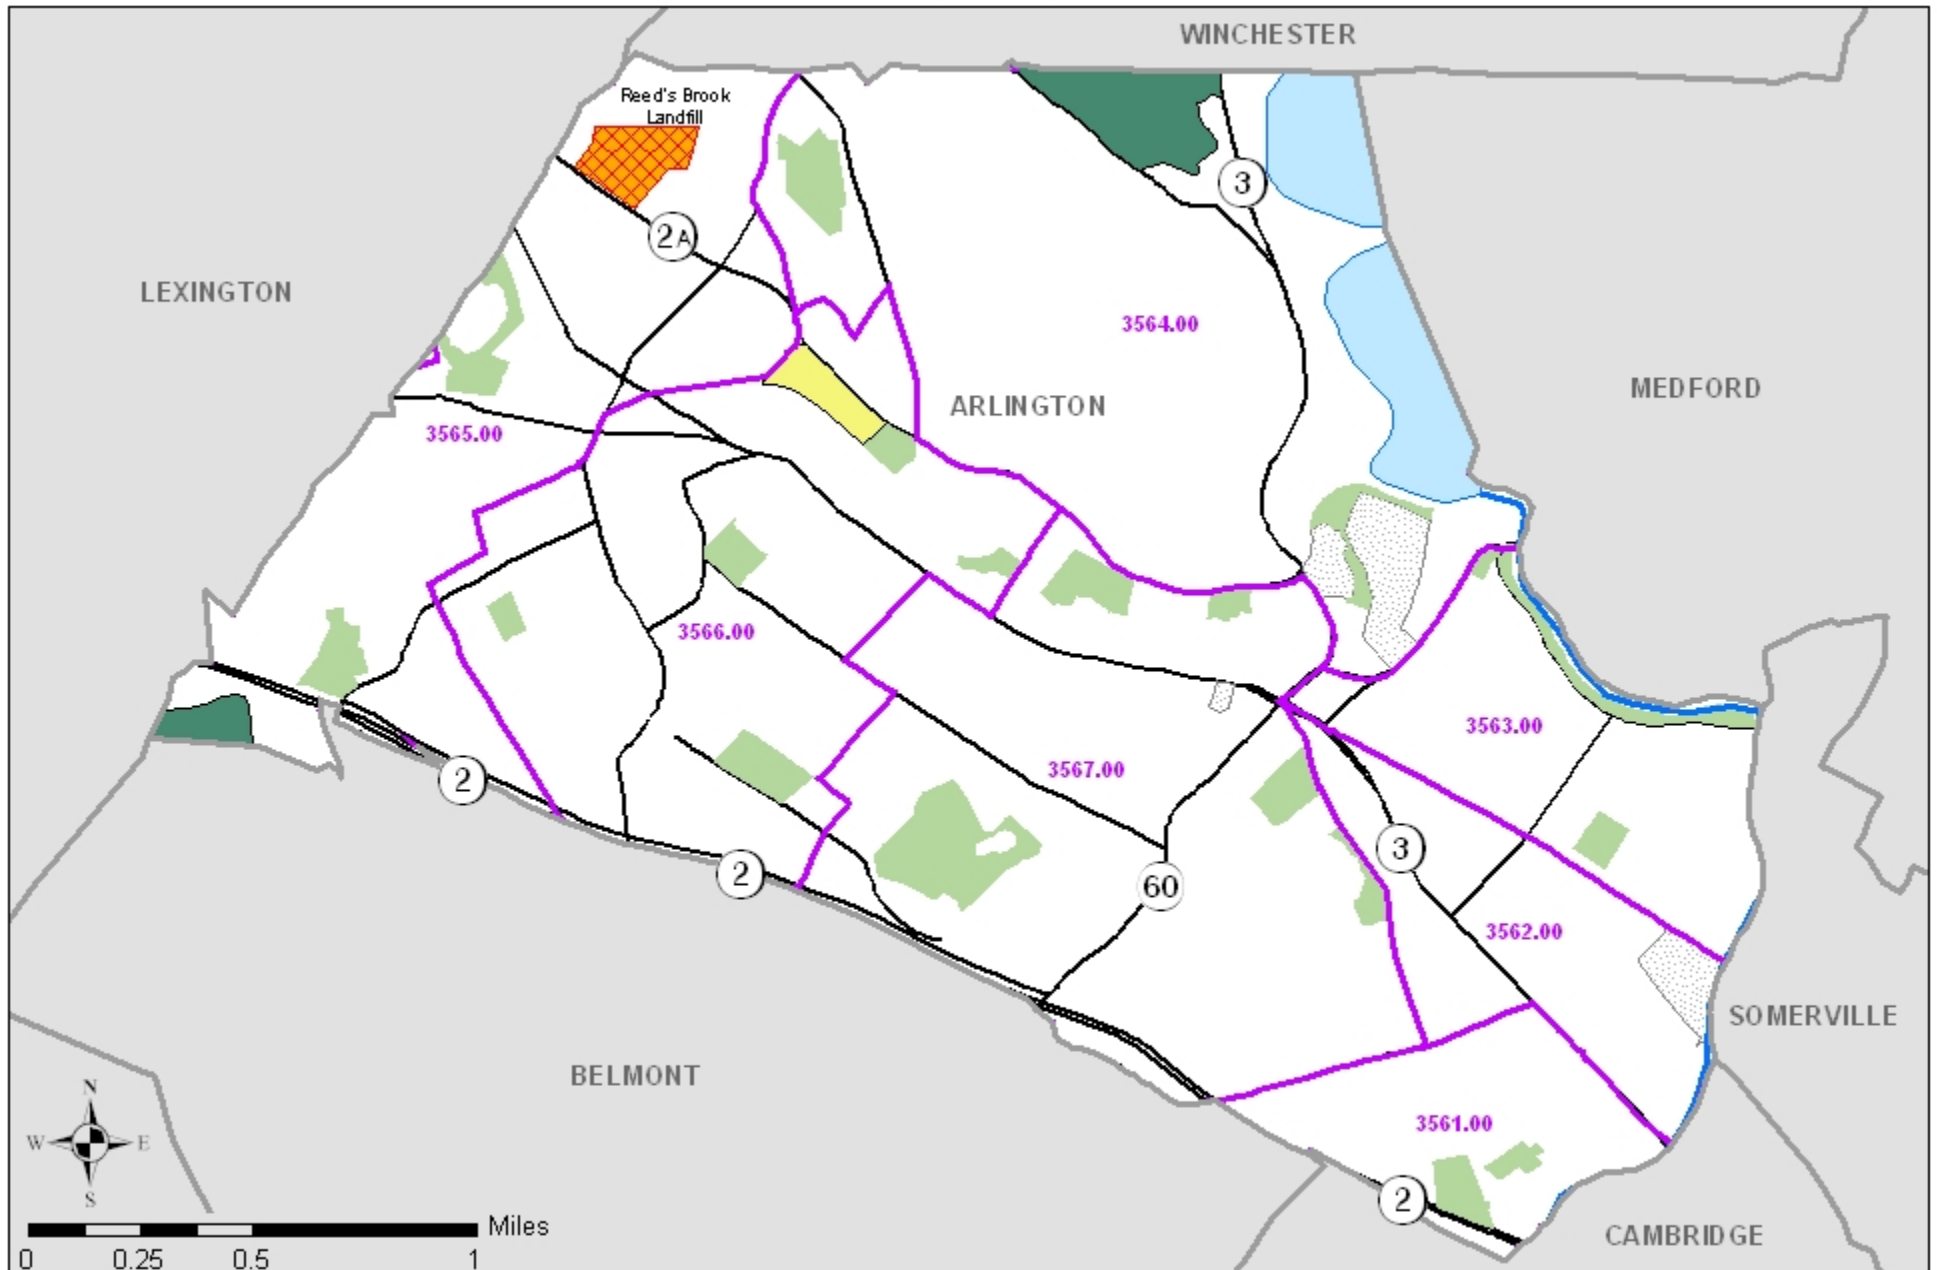

Figure 1
Town and Census Tract Boundaries
Arlington, MA

 Geographic data supplied by:
 Massachusetts Executive Office of Environmental Affairs,
 MassGIS; Geographic Data Technology, Inc.

- | | | |
|--|--|--|
|  Town Boundary |  Lakes and Ponds |  Parks |
|  1990 Census Tract Boundary |  Rivers and Streams |  Cemeteries |
|  Major Roads |  Stadiums and Performance Arenas |  Landfill |
| |  Golf Courses (PGA/LPGA) | |