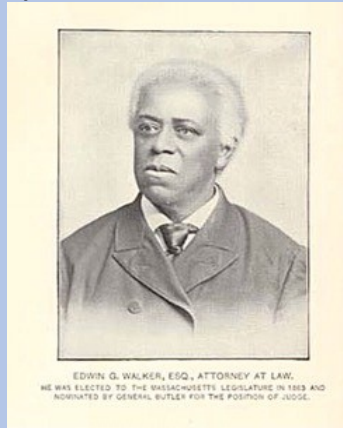

## “Firsts” in the Massachusetts State Legislature

**First women elected to the Massachusetts House of Representatives (1923):**

Sylvia Donaldson  
&  
Susan Fitzpatrick

**First woman elected to the MA Senate (1937):**

Sybil Holmes (Brookline)

**First woman elected to statewide office in Massachusetts as Lieutenant Governor (1987) \*note the office of Lt. Governor is elected jointly with the Governor**

Evelyn Murphy

\*For more informationn about firsts for females in MA government see the Women's Caucus [webpage](#)

**First elected Black legislators in MA (both served in 1867 House):**

Edwin Garrison Walker  
&  
Charles Lewis Mitchell

**First elected female Black state legislator (House):**

Doris Bunte

Doris Bunte  
H 1973-1985

**First elected Black state senator:**

Bill Owens

Bill Owens  
H 1973-1974  
S 1975-1982  
S 1989-1992

**First elected female Black state senator:**

Dianne Wilkerson

Dianne Wilkerson  
S 1993-2008

**First person of Latin American descent to elected to the MA House and the first person of Hispanic descent to hold statewide office in the Commonwealth:**