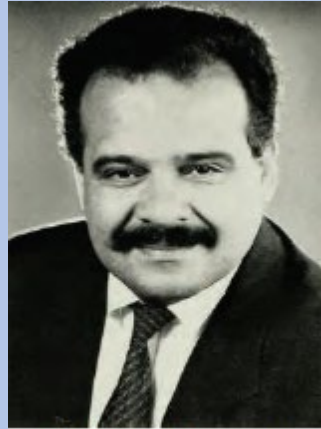

**First elected Black legislators in MA (both served in 1867 House):**

Edwin Garrison Walker  
&  
Charles Lewis Mitchell

**First elected female Black state legislator (House):**

Doris Bunte

Doris Bunte  
H 1973-1985

**First elected Black state senator:**

Bill Owens

Bill Owens  
H 1973-1974  
S 1975-1982  
S 1989-1992

**First elected female Black state senator:**

Dianne Wilkerson

Dianne Wilkerson  
S 1993-2008

**First person of Latin American descent to elected to the MA House and the first person of Hispanic descent to hold statewide office in the Commonwealth:**

Nelson Merced

Nelson Merced  
H 1989-1992

**First Asian American legislator in MA and the first female of Latin American descent elected to the MA Senate:**

Sonia R. Chang-Díaz

Sonia R. Chang-Díaz  
S 2009-current

**First elected Cambodian American state Legislator in the United States:**

Rady Mom

**2015- Current**

**First (only?) indigenous state legislator in the United States (1886 House):**

Watson Freeman Hammond