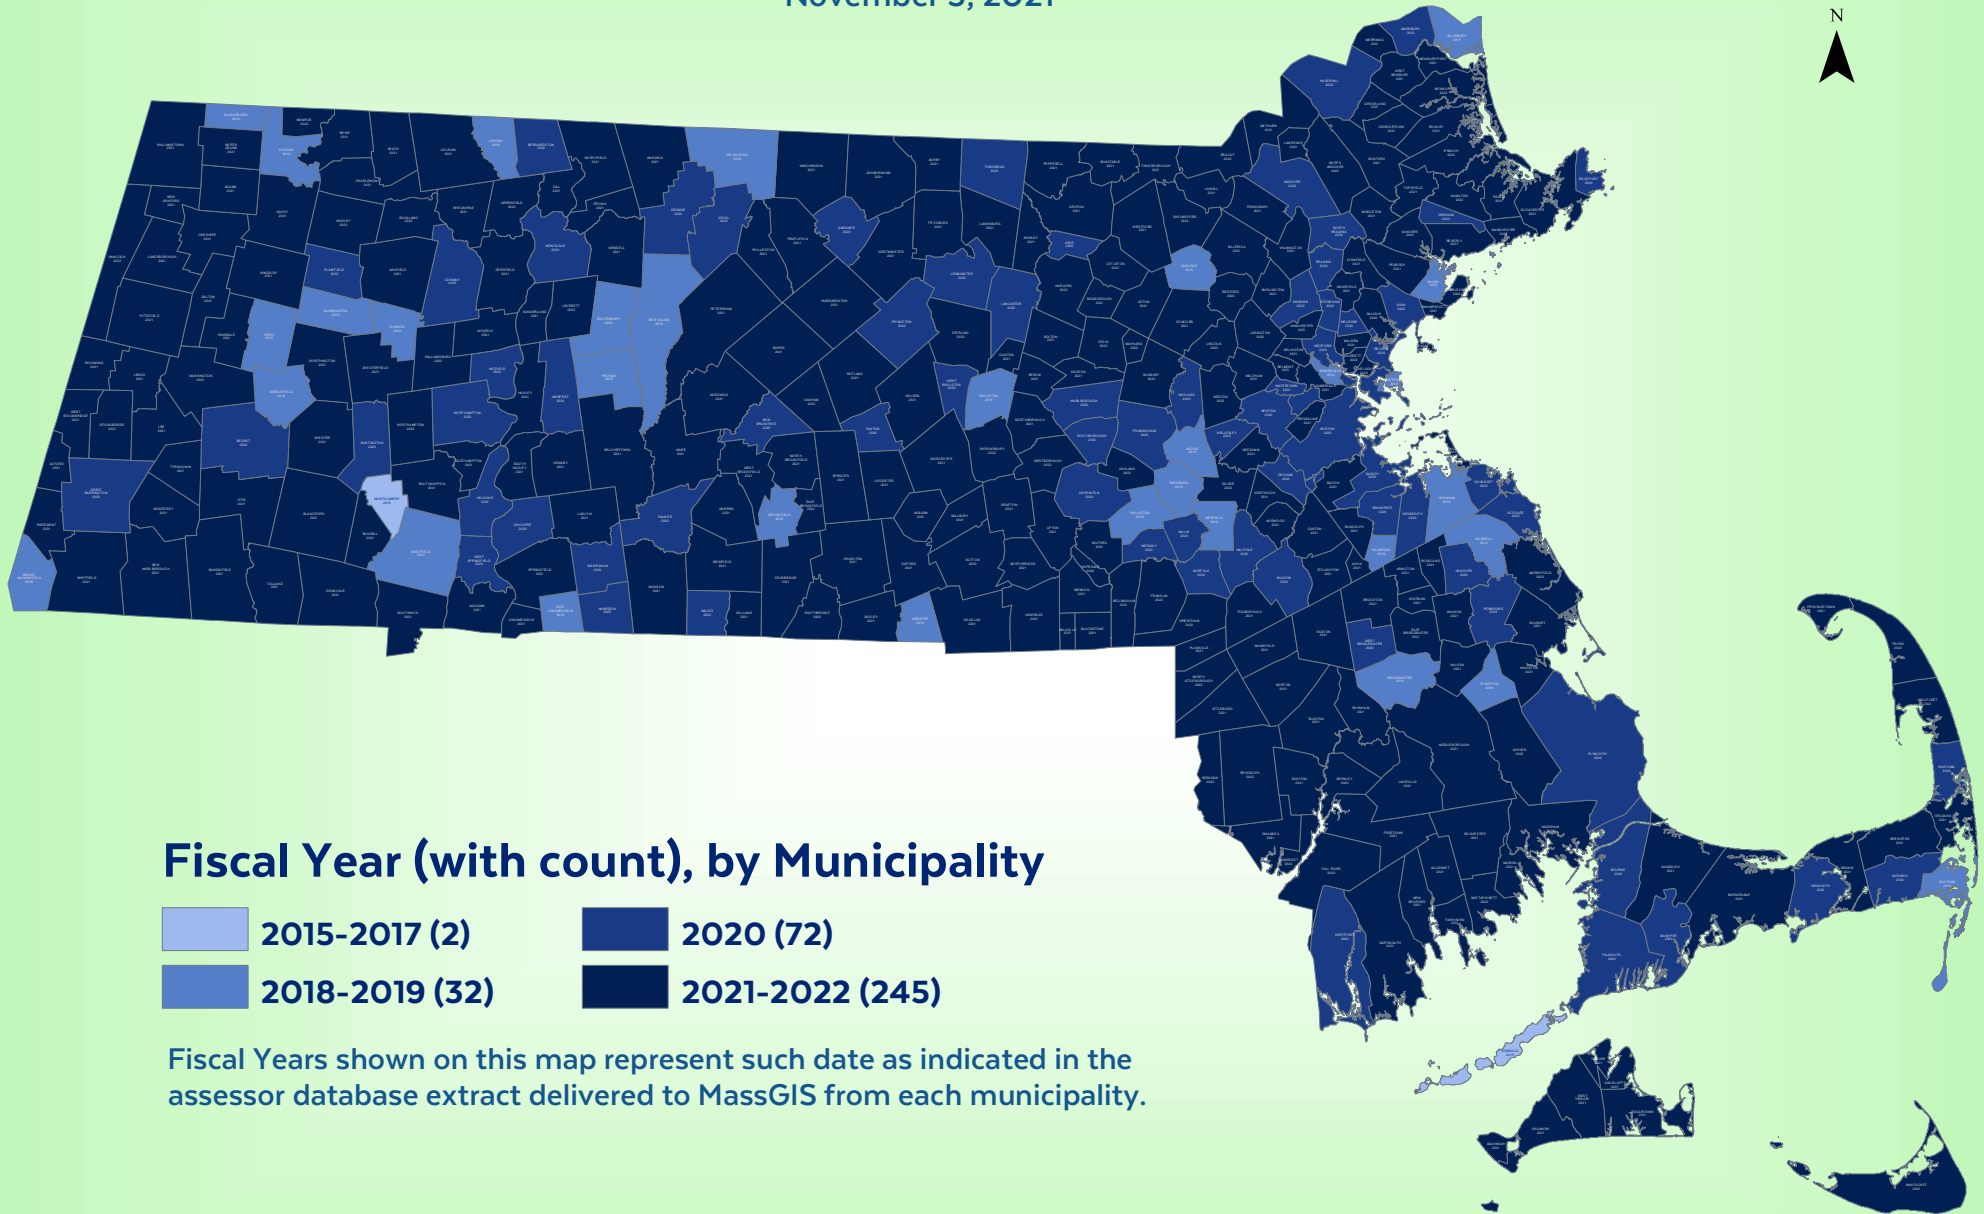

Fiscal Year Assessment of Property Tax Parcels Data

November 3, 2021

For full information on the Assessor Parcel data please visit <https://www.mass.gov/info-details/massgis-data-property-tax-parcels>

0 20 Miles