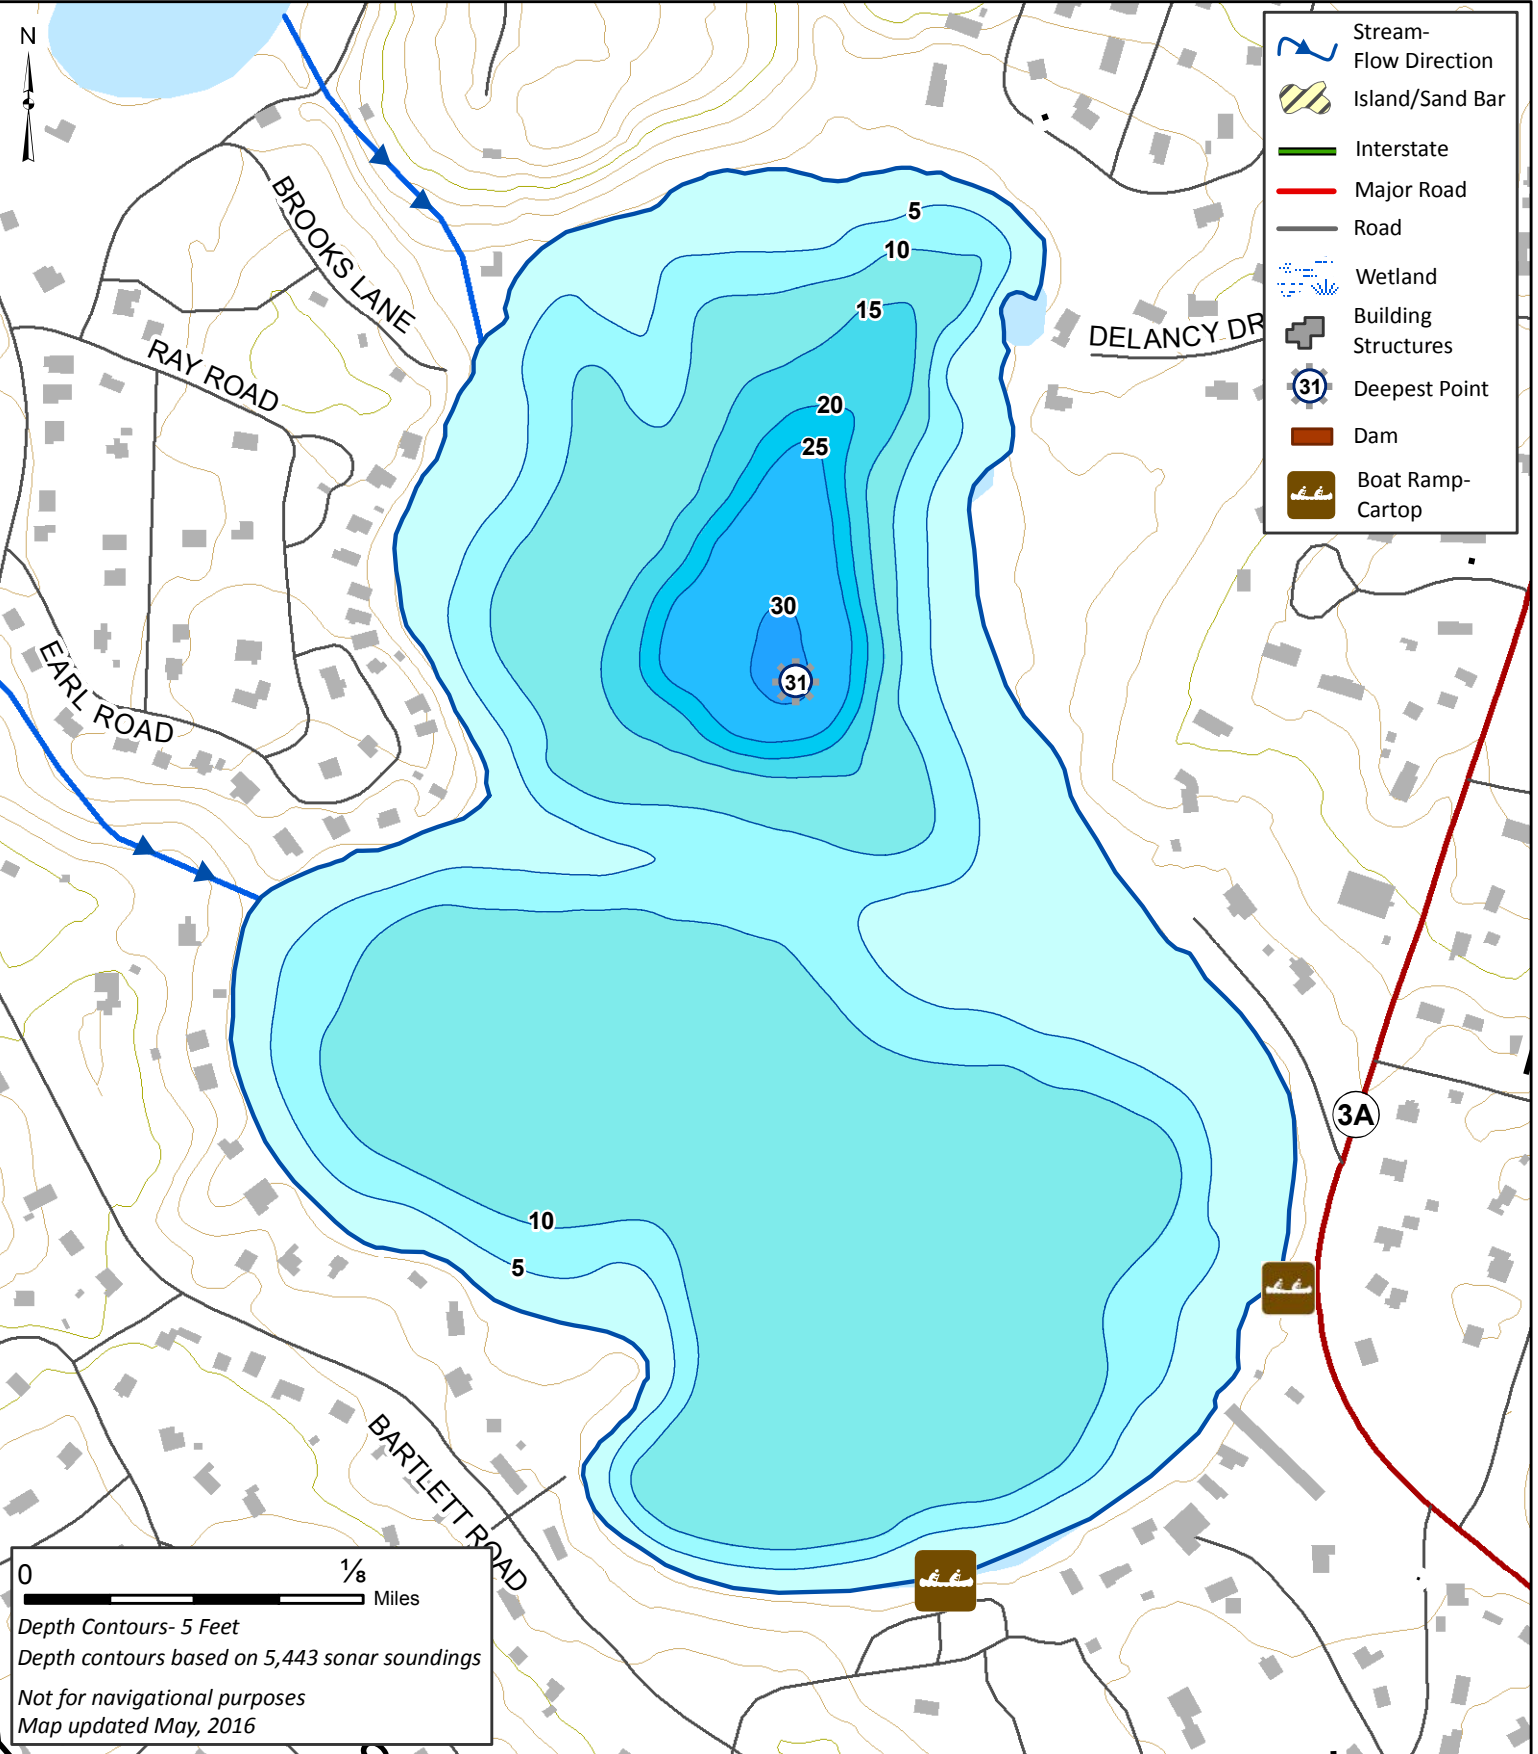

# Fresh Pond

66 Acres  
Plymouth

South Coastal Watershed

Coordinates: 70°33'18"W 41°54'02"N

USGS Quad: MANOMET

0 1/8  
Miles  
Depth Contours- 5 Feet  
Depth contours based on 5,443 sonar soundings  
Not for navigational purposes  
Map updated May, 2016