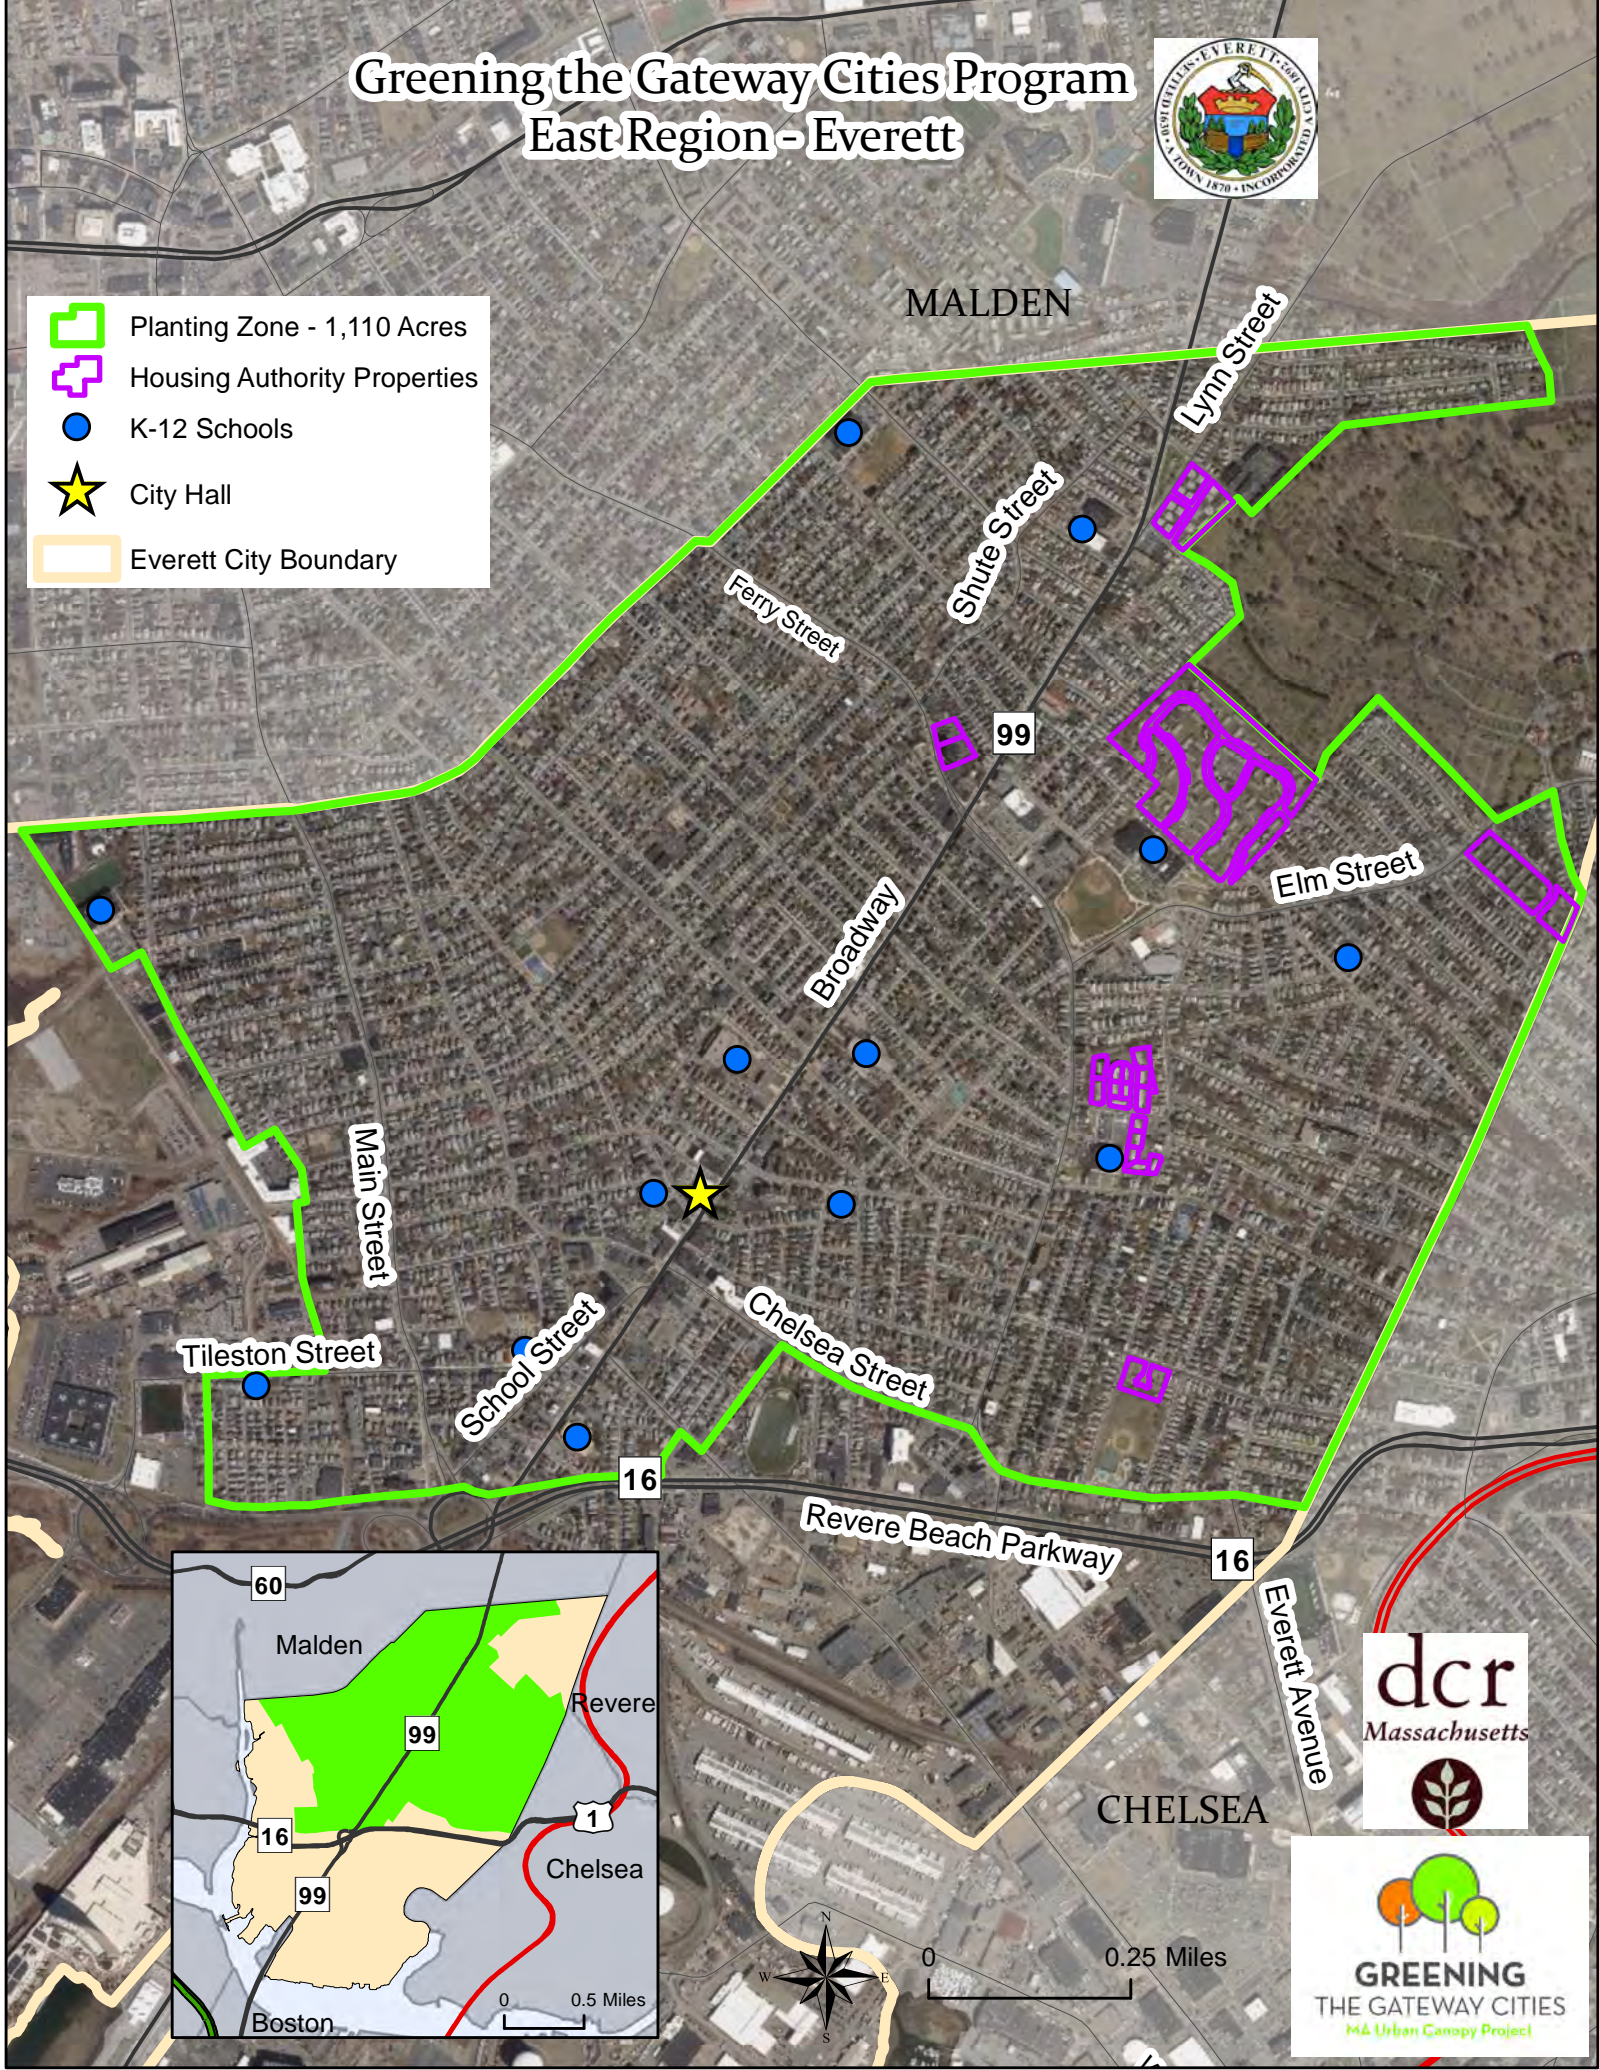

Greening the Gateway Cities Program East Region - Everett

-  Planting Zone - 1,110 Acres
-  Housing Authority Properties
-  K-12 Schools
-  City Hall
-  Everett City Boundary

0 0.25 Miles