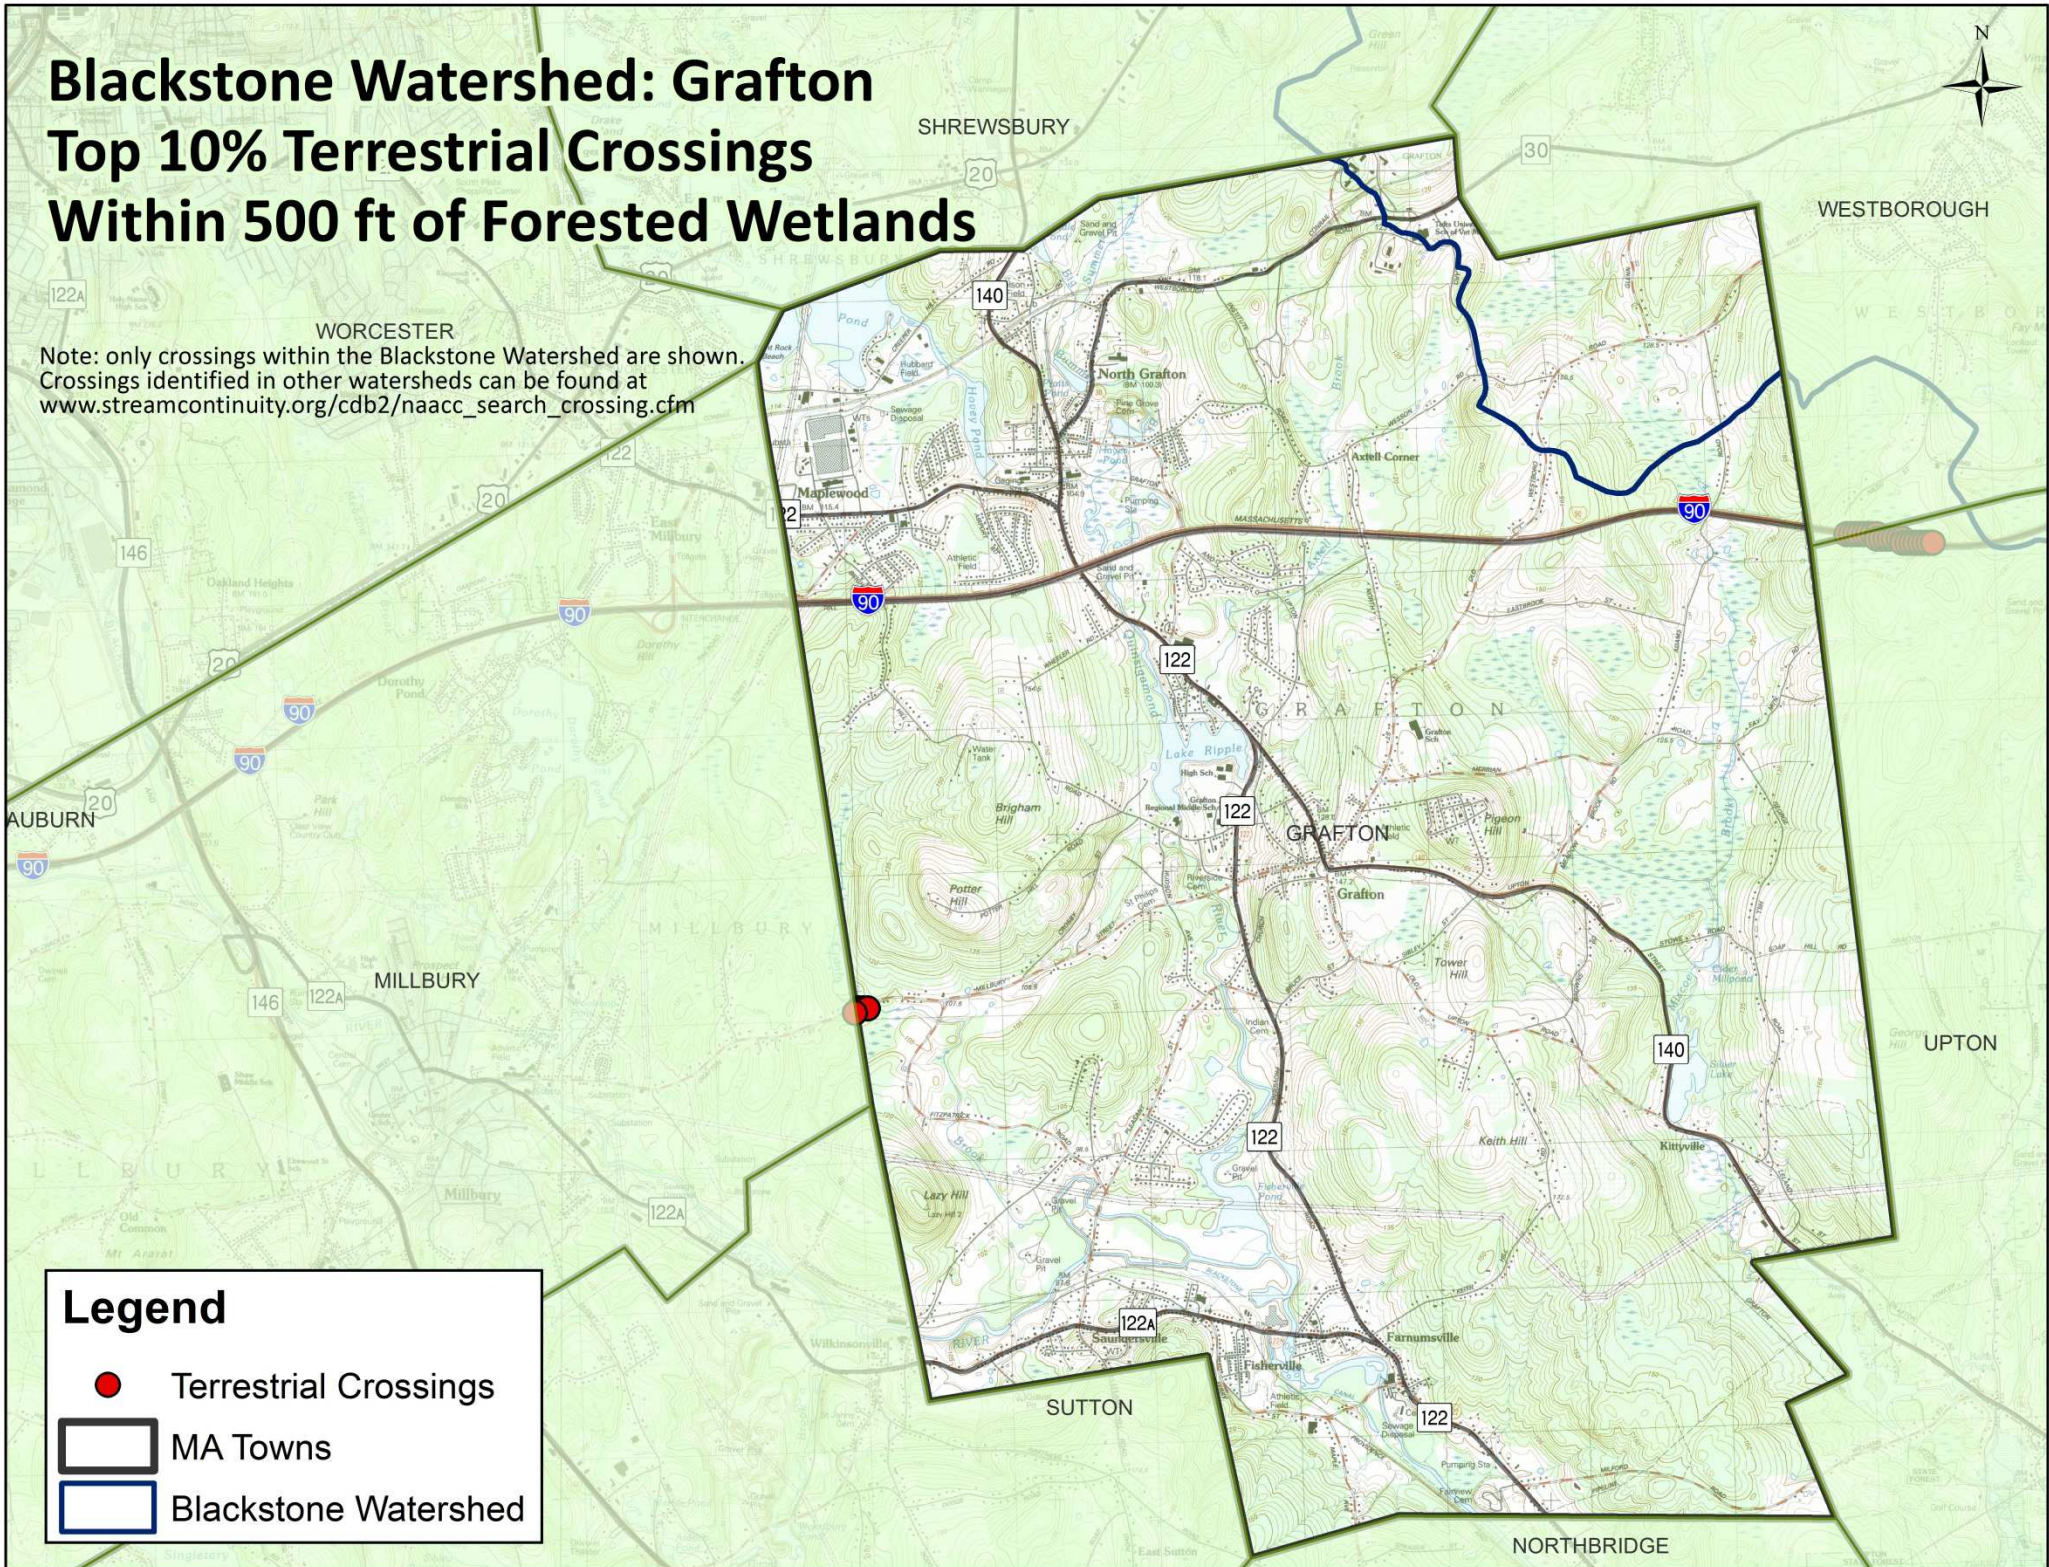

Blackstone Watershed: Grafton Top 10% Terrestrial Crossings Within 500 ft of Forested Wetlands

WORCESTER
Note: only crossings within the Blackstone Watershed are shown.
Crossings identified in other watersheds can be found at
www.streamcontinuity.org/cdb2/naacc_search_crossing.cfm

Legend

- Terrestrial Crossings
- ▭ MA Towns
- ▭ Blackstone Watershed