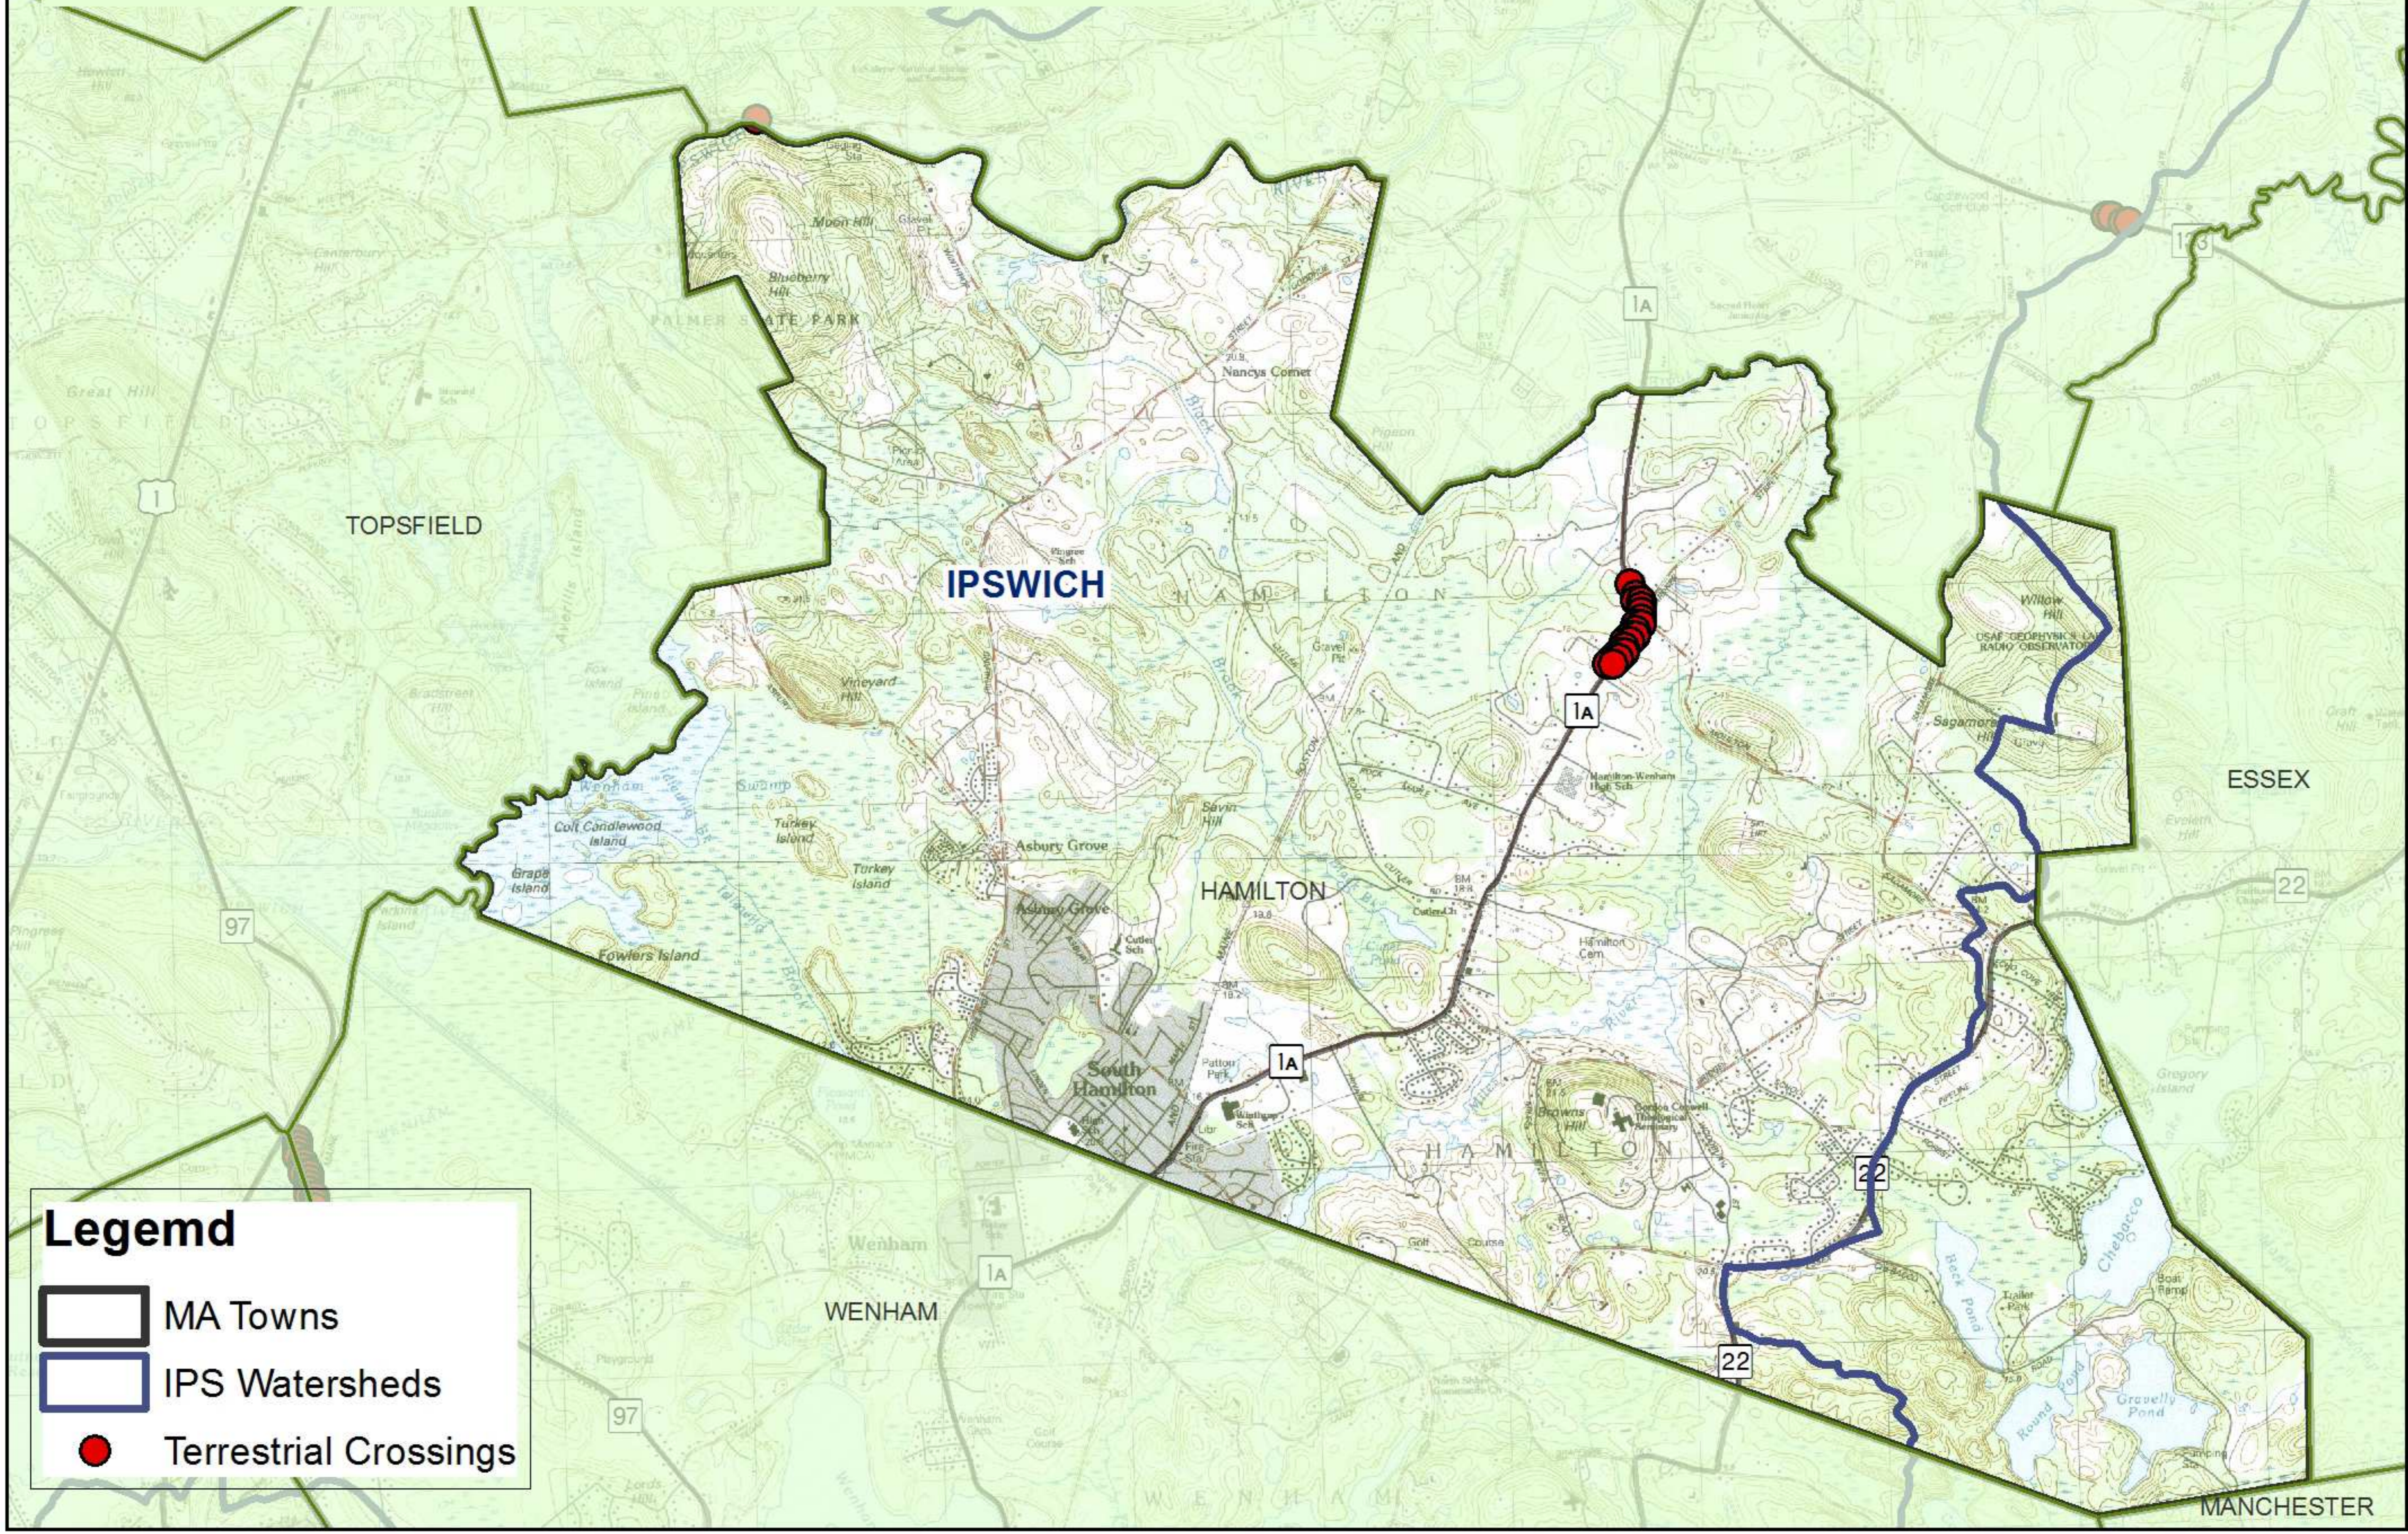

ROWLEY

North Coastal Watershed: Hamilton Top 10% Terrestrial Crossings Within 500 ft of Forested Wetlands

Legend

-  MA Towns
-  IPS Watersheds
-  Terrestrial Crossings

MANCHESTER