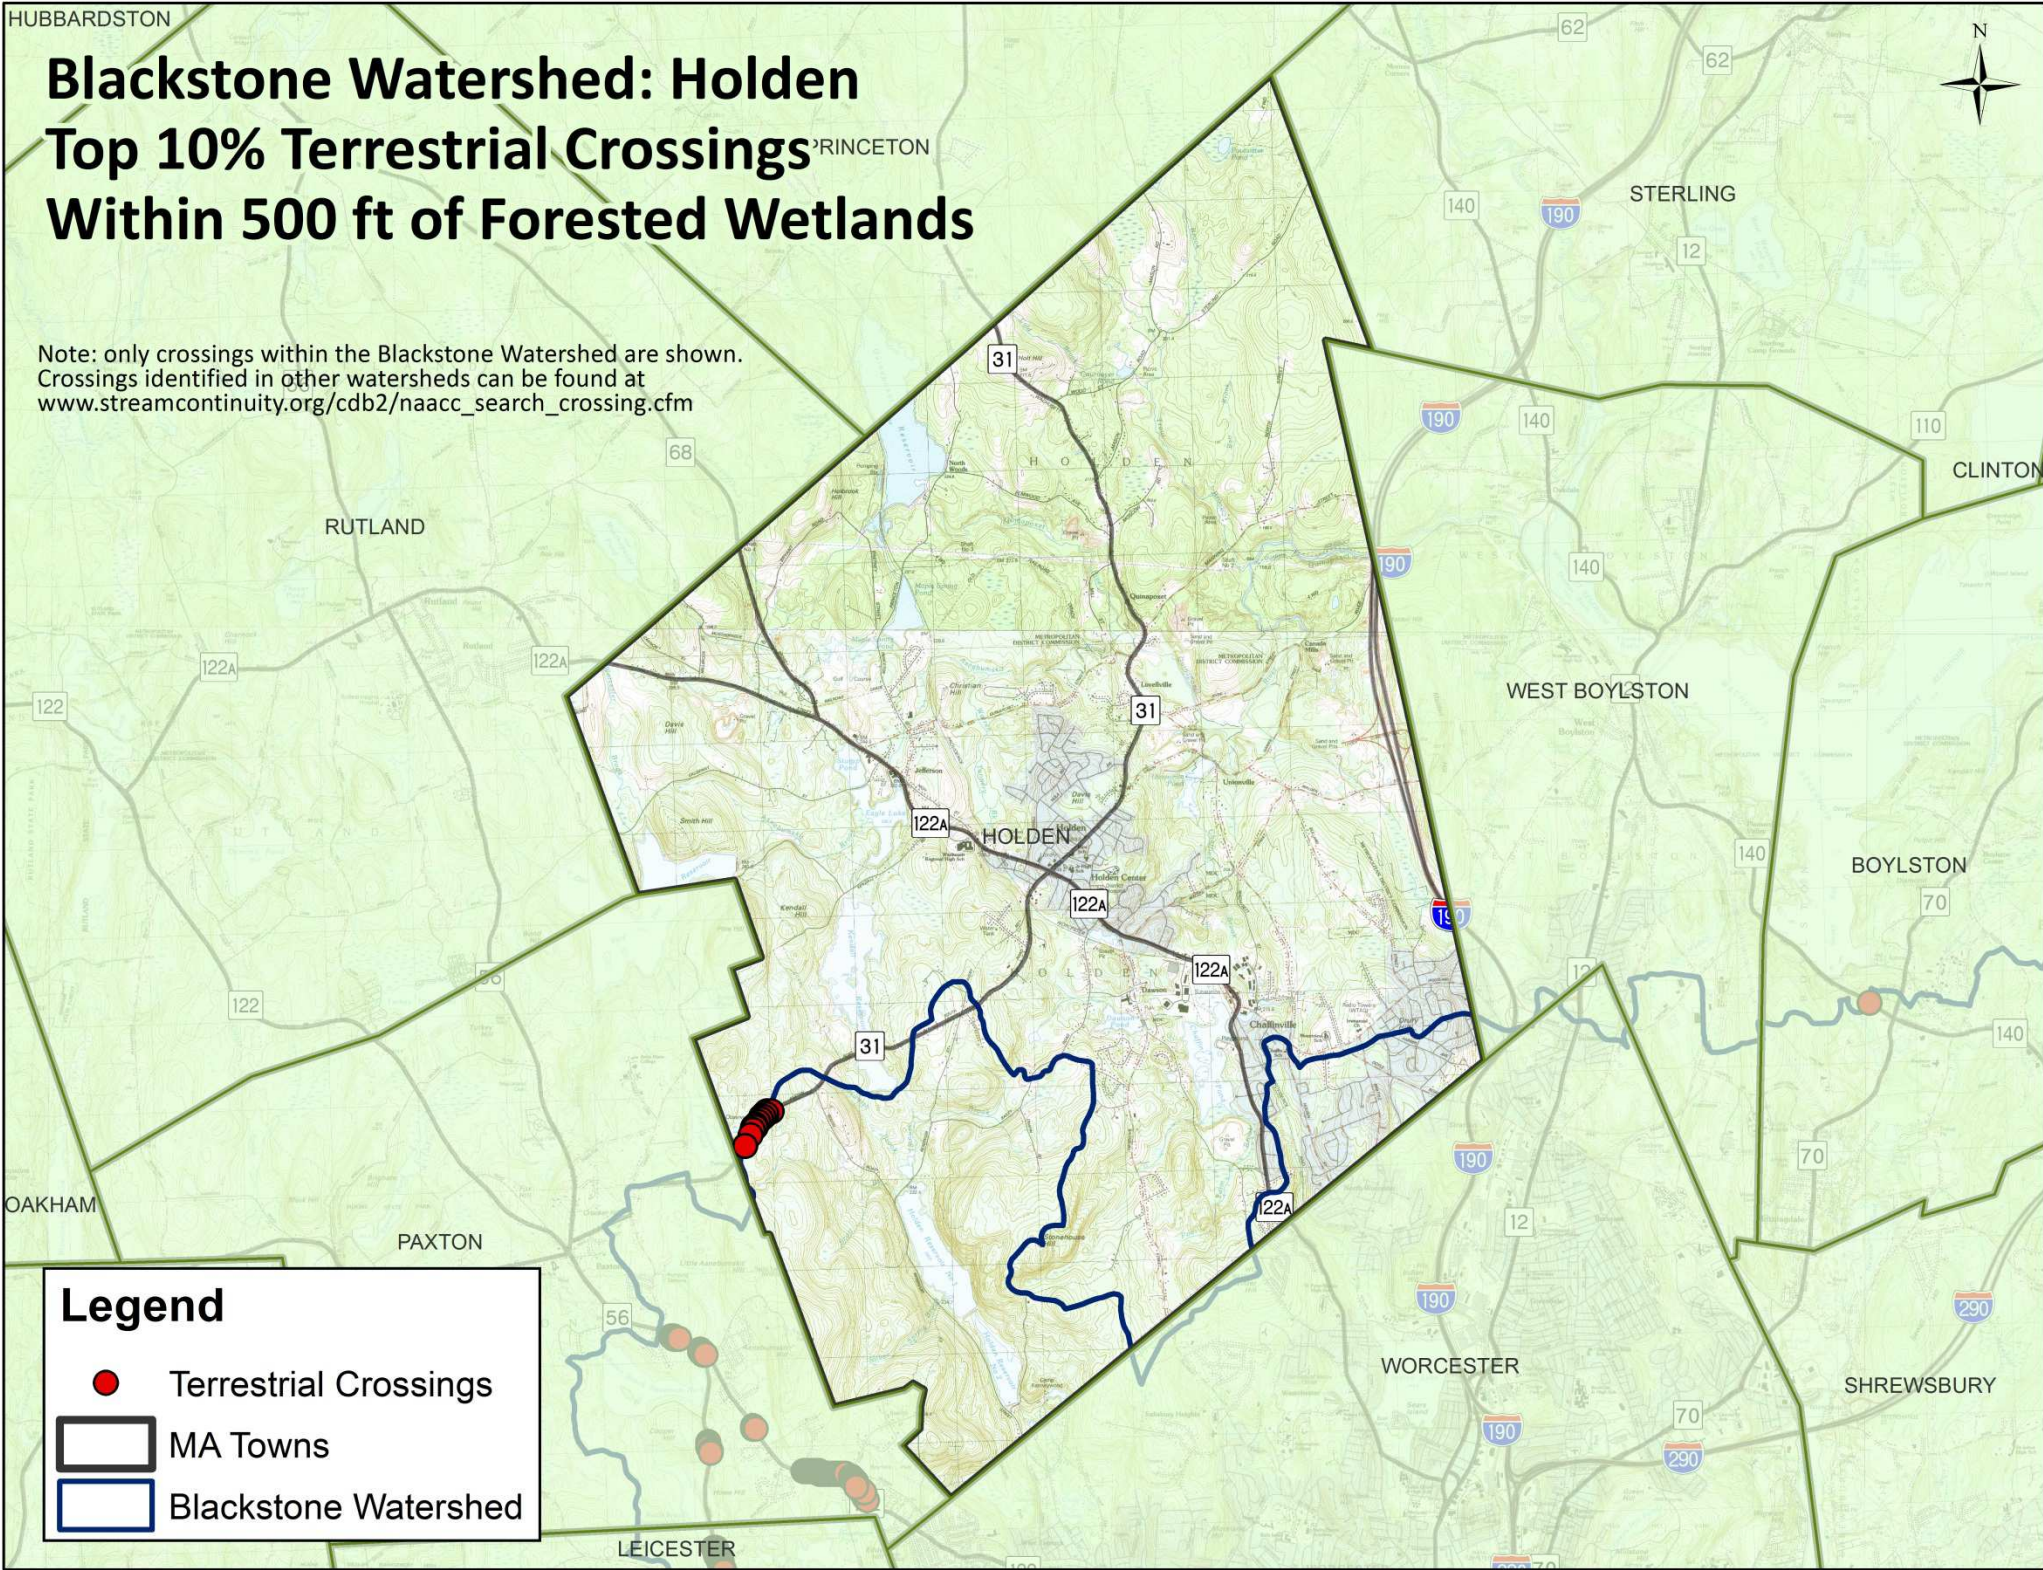

Blackstone Watershed: Holden Top 10% Terrestrial Crossings^{RINCETON} Within 500 ft of Forested Wetlands

Note: only crossings within the Blackstone Watershed are shown.
Crossings identified in other watersheds can be found at
www.streamcontinuity.org/cdb2/naacc_search_crossing.cfm

Legend

- Terrestrial Crossings
- MA Towns
- Blackstone Watershed