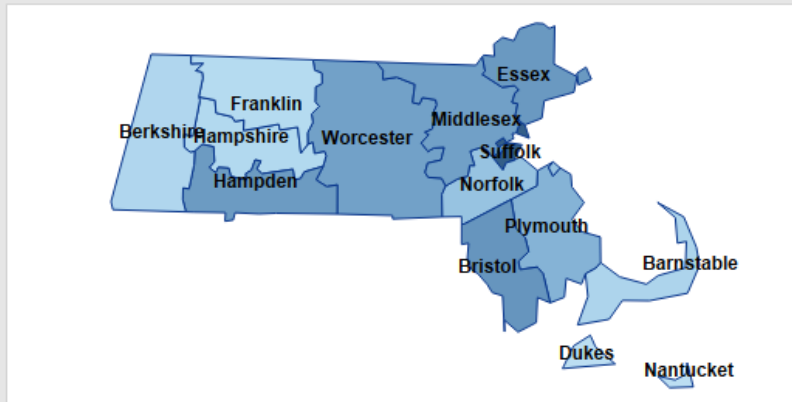

Releases to the Community Report for
Criminally Sentenced Inmates

Map of Releases to a Massachusetts County only*

Total Yearly Releases to the Community

	2019	2020	2021
*Out of Massachusetts	87	107	95
Massachusetts County	2,019	1,818	1,376
Total	2,106	1,925	1,471

All Releases to the Community

	2019	2020	2021
Suffolk	491	370	333
Bristol	212	255	206
Essex	266	206	167
Hampden	228	239	154
Middlesex	244	189	133
Worcester	218	193	151
Plymouth	154	159	82
* Out of Mass	87	107	95
Norfolk	103	92	61
Barnstable	51	32	24
Berkshire	27	38	21
Hampshire	19	18	28
Franklin	6	25	15
Nantucket			2
Dukes			1
Total	2,106	1,925	1,471

Last Updated on
3/14/2022

The MA DOC release to the community dashboard displays criminally sentenced inmates released to either a community in Massachusetts or out of state. Each release is counted, meaning an inmate may be counted more than once in a year if the inmate is released multiple times in that year. * The map includes Releases to Massachusetts County only*