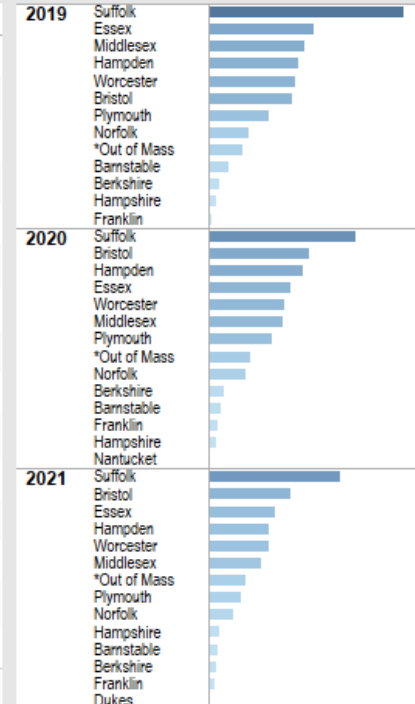

Releases to the Community Report for
Criminally Sentenced Inmates

Map of Releases to a Massachusetts County only*

Total Yearly Releases to the Community

	2019	2020	2021
*Out of Massachusetts	87	107	95
Massachusetts County	2,019	1,818	1,376
Total	2,106	1,925	1,471

All Releases to the Community

	2019	2020	2021
Suffolk	491	370	333
Bristol	212	255	206
Essex	266	206	167
Hampden	228	239	154
Middlesex	244	189	133
Worcester	218	193	151
Plymouth	154	159	82
* Out of Mass	87	107	95
Norfolk	103	92	61
Barnstable	51	32	24
Berkshire	27	38	21
Hampshire	19	18	28
Franklin	6	25	15
Nantucket			2
Dukes			1
Total	2,106	1,925	1,471