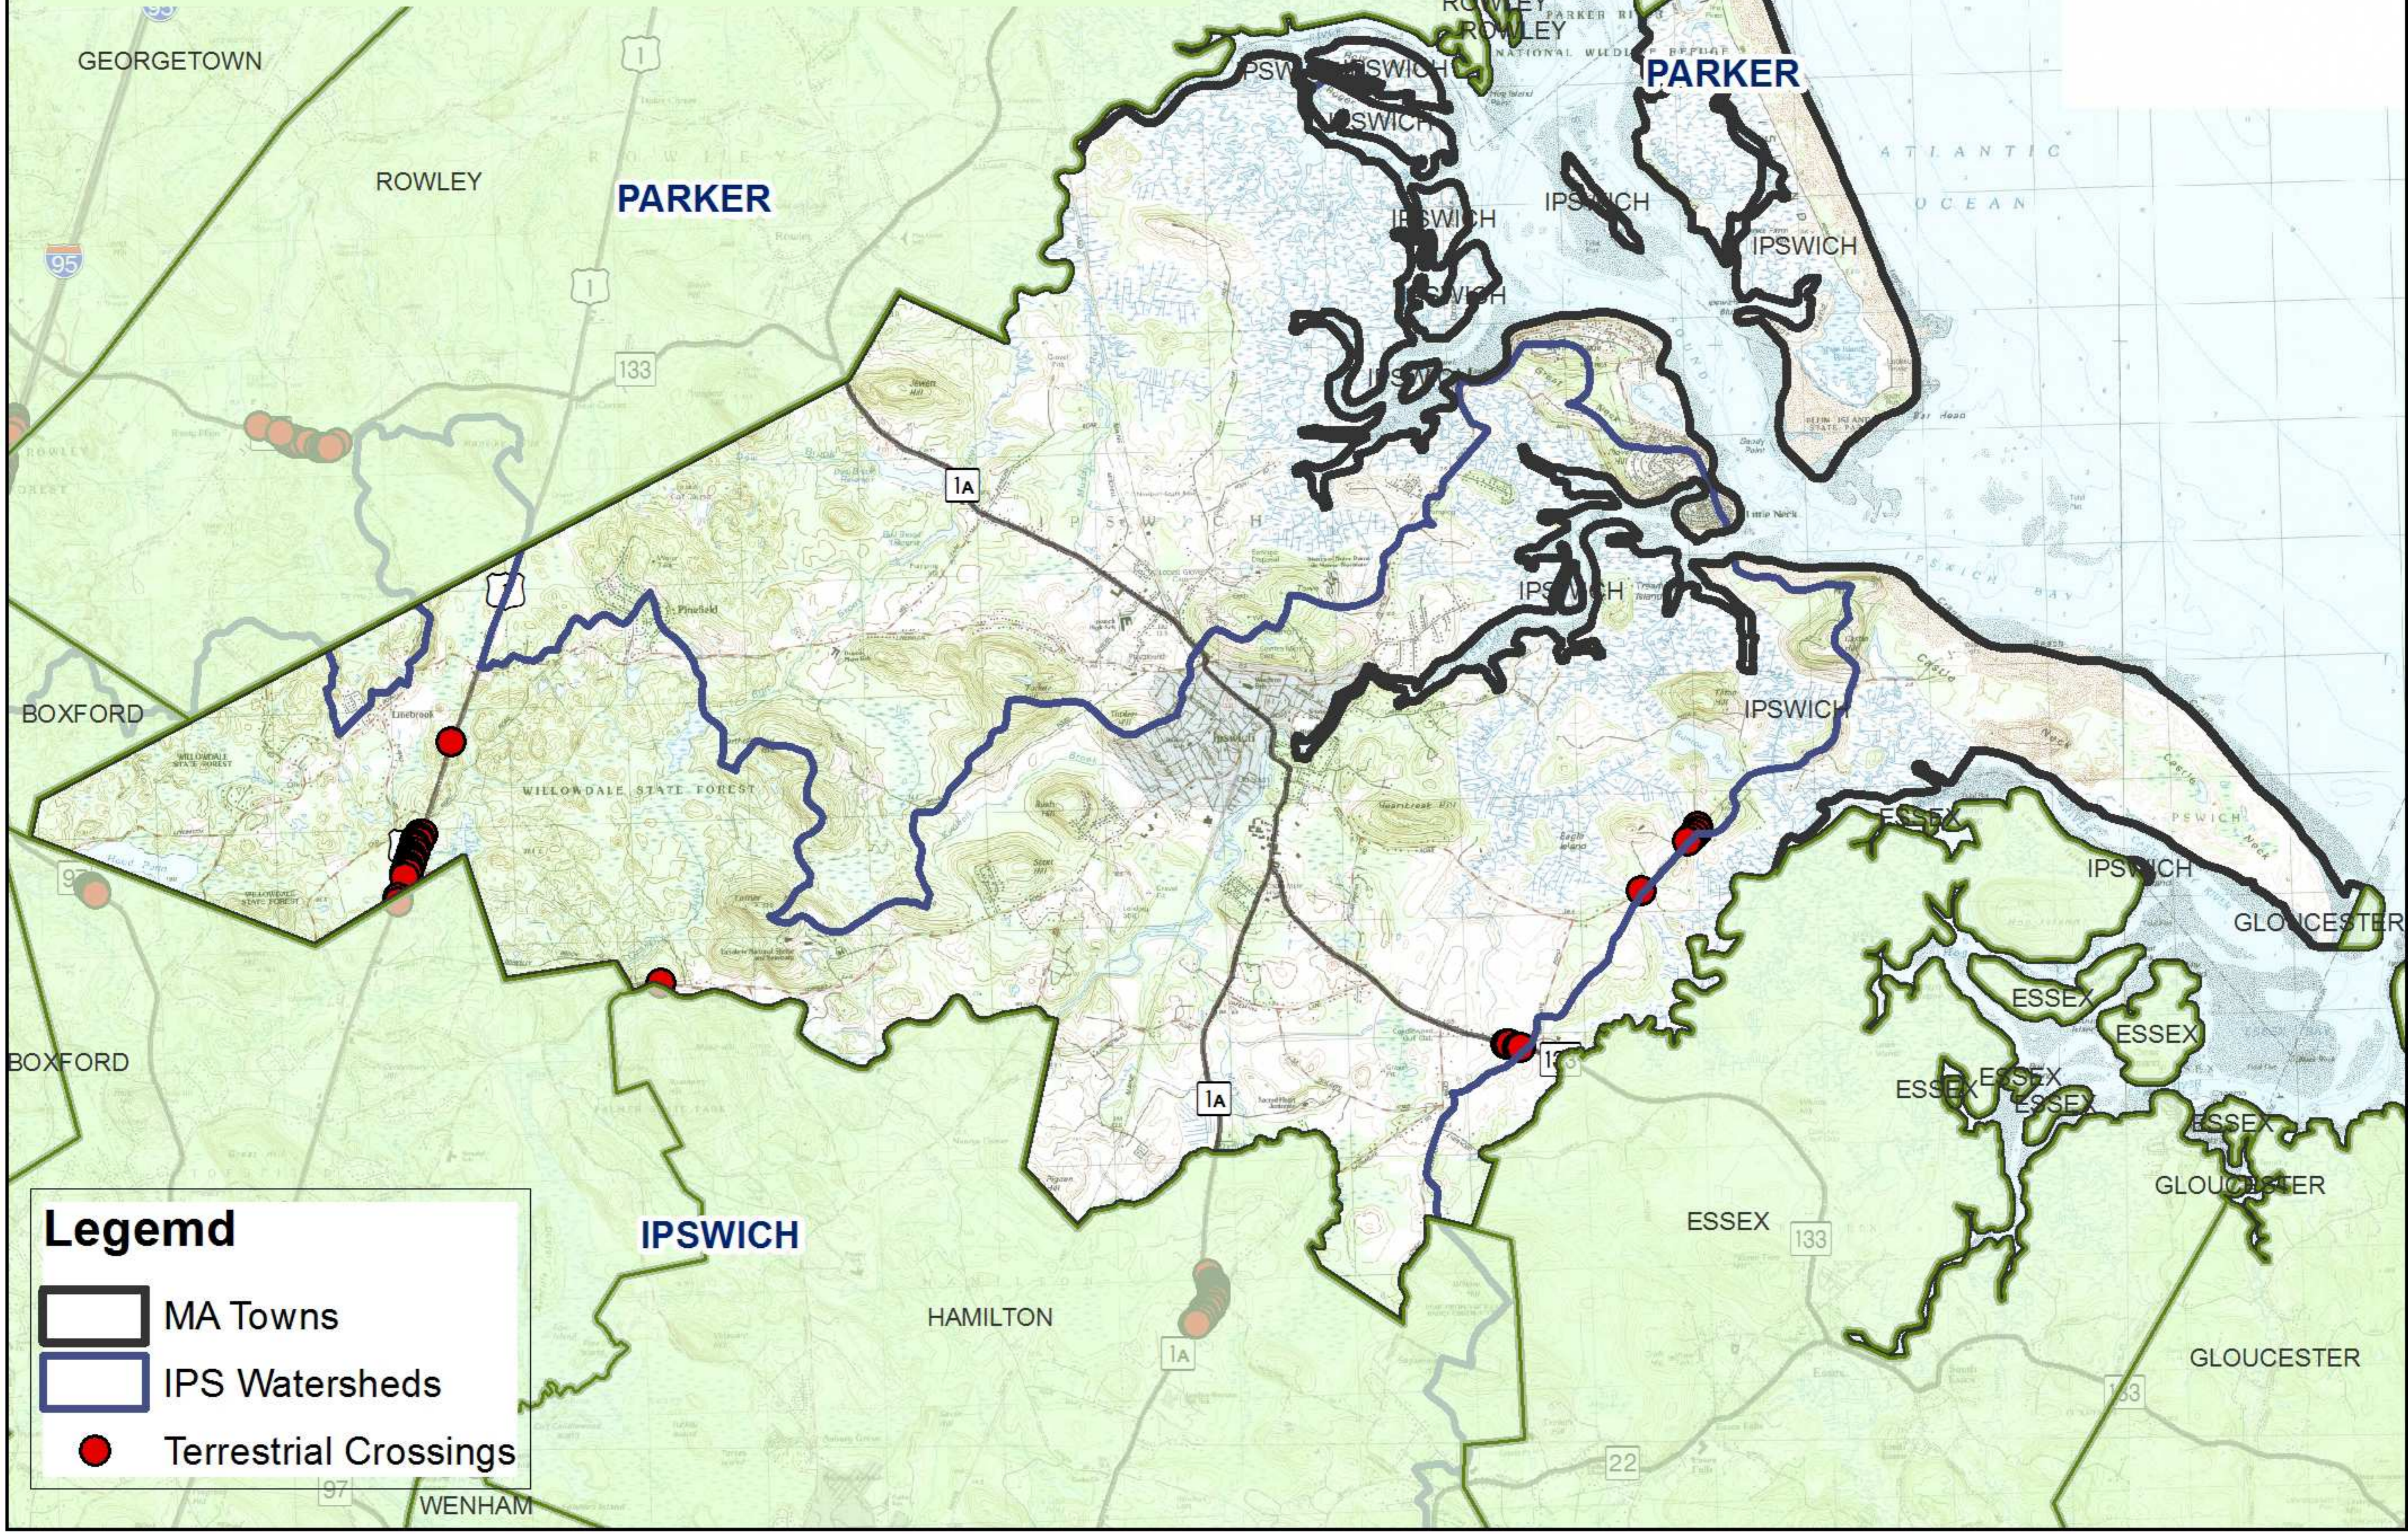

North Coastal Watershed: Ipswich Top 10% Terrestrial Crossings Within 500 ft of Forested Wetlands

Legend

-  MA Towns
-  IPS Watersheds
-  Terrestrial Crossings