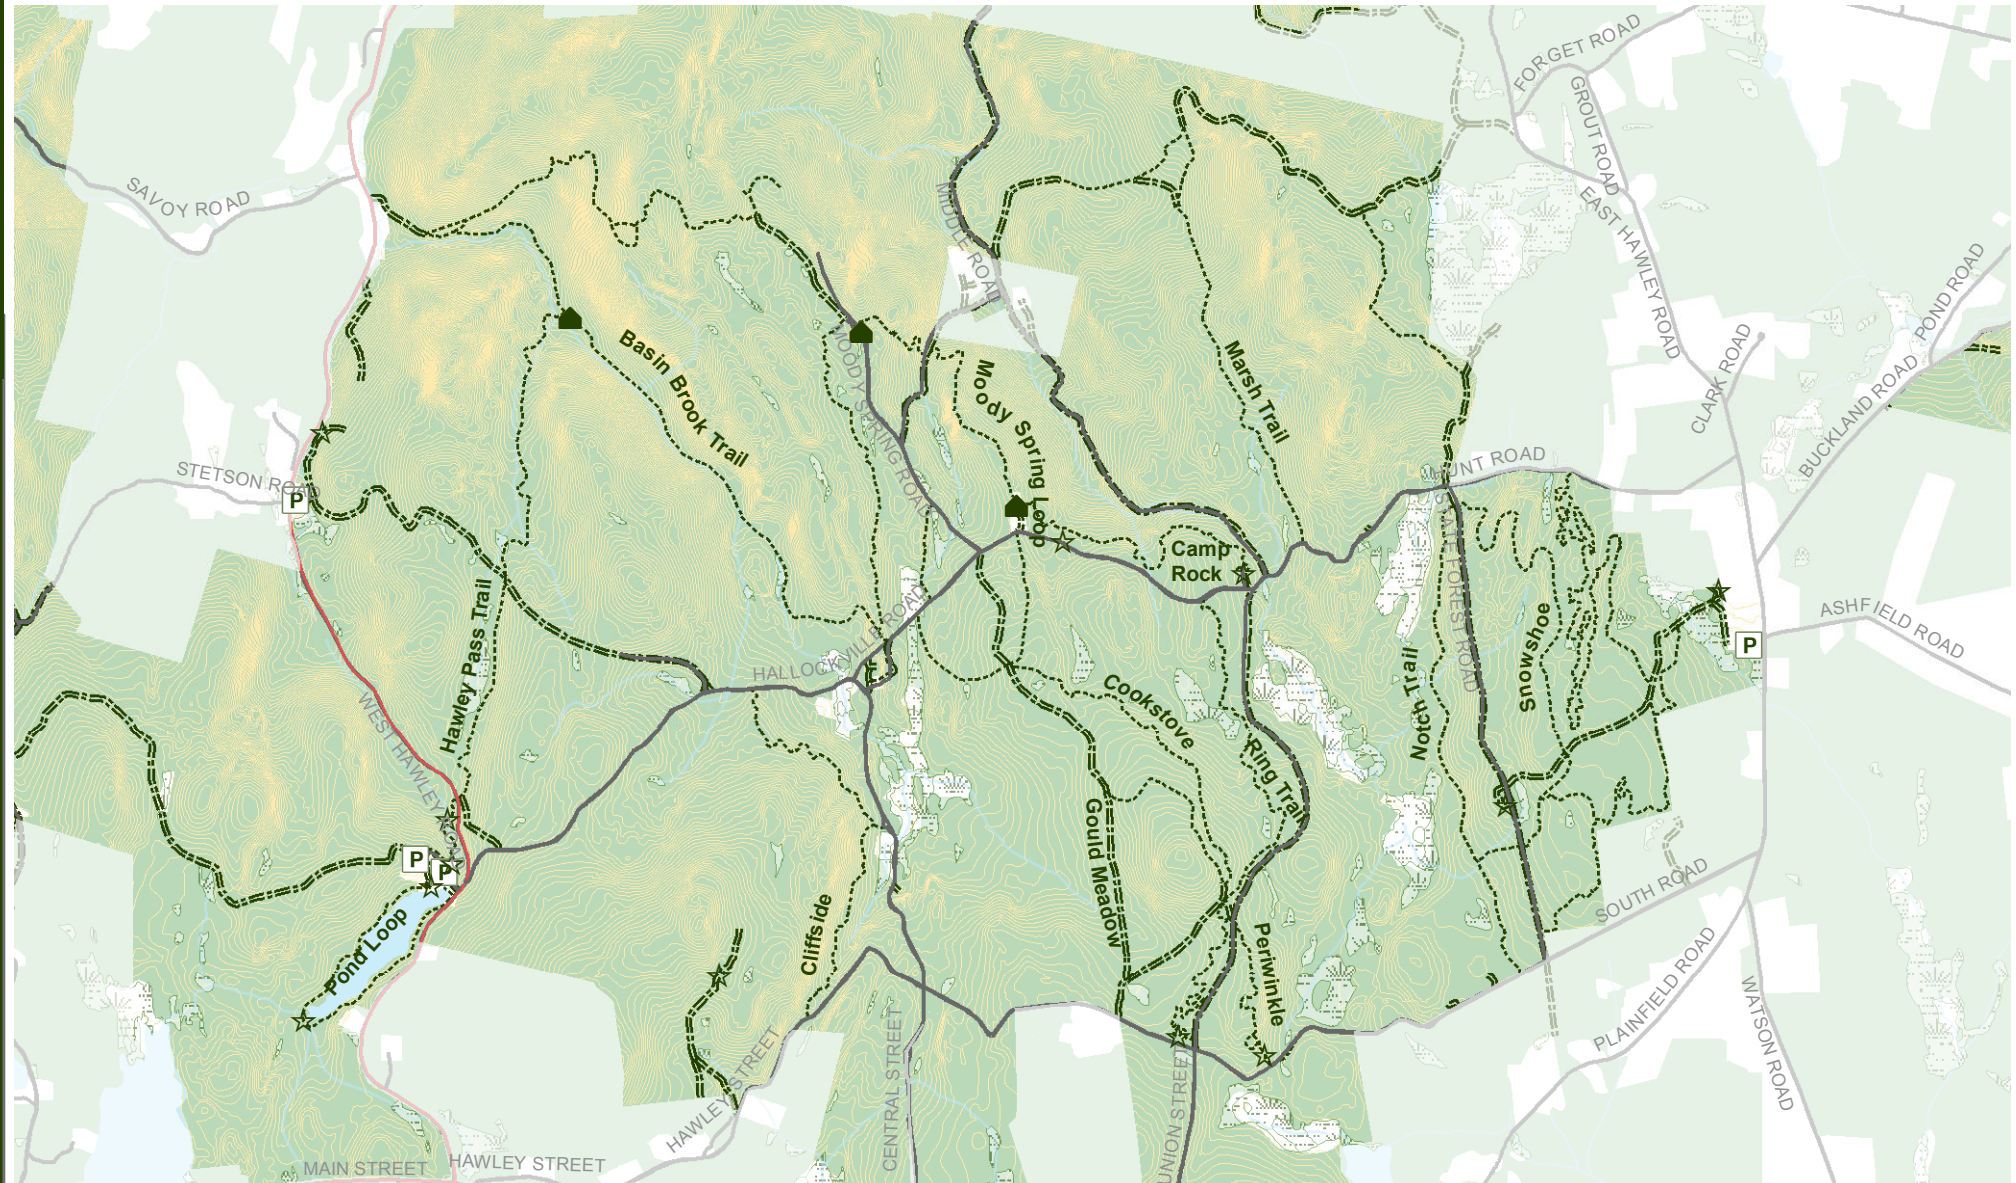

Kenneth Dubuque Memorial State Forest

TRAIL MAP

Legend

- Shelter
- Parking Area
- Historic/Cultural Site
- Park Road
- Forest Road/Trail
- Trail
- Streams
- Wetlands

WELCOME TO DCR'S DUBUQUE STATE FOREST

TRAIL USE GUIDELINES

- Stay on designated trails and roads
- Please respect private property
- Carry in, Carry out!
- Observe all posted rules and signs
- No Off-Highway Vehicles Allowed on Any Trails
- Be aware of other trail users