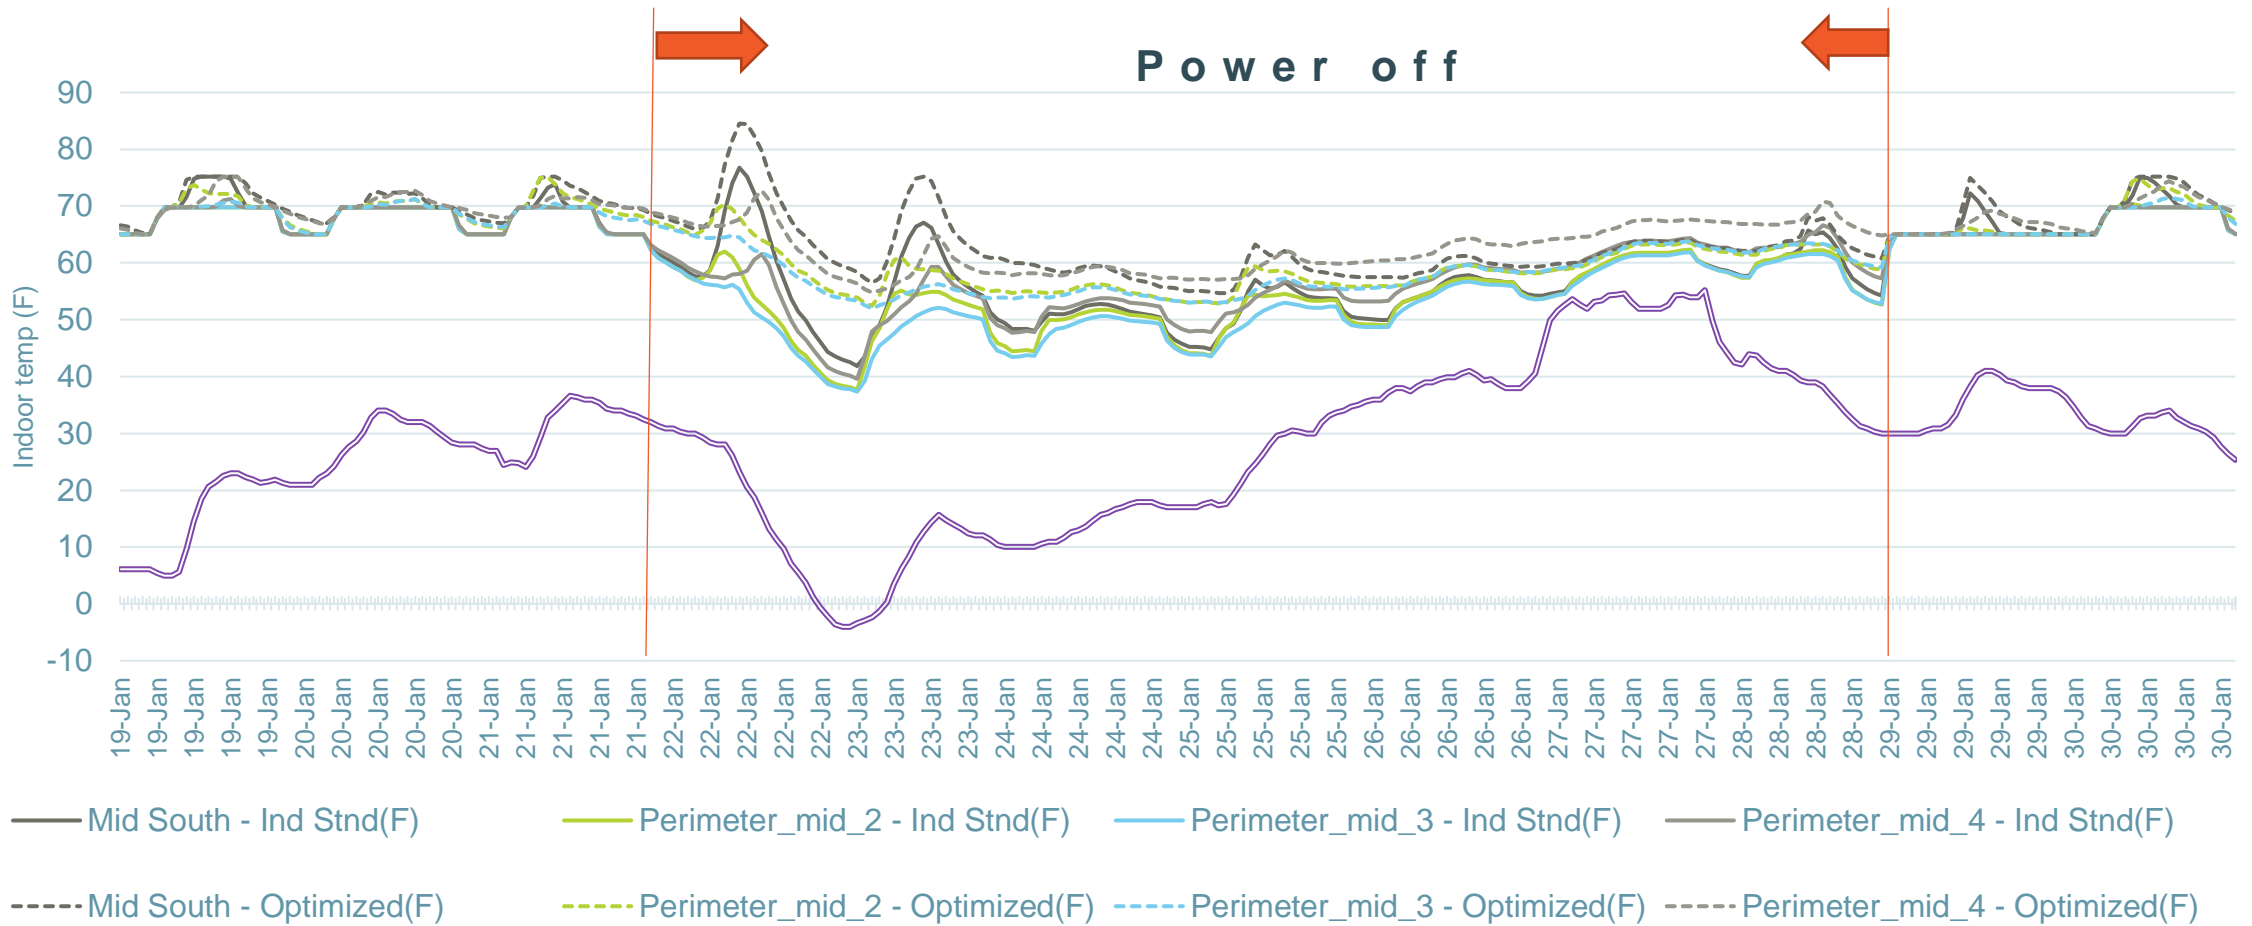

Large Office

Temperature trends- ventilated office(Temp<0F)

Large Office

Temperature trends- ventilated office (Temp<0F)

Primary School

Temperature trends- ventilated cafeteria (Temp<0F)

Primary School

Temperature trends- ventilated cafeteria (>10F OAT)