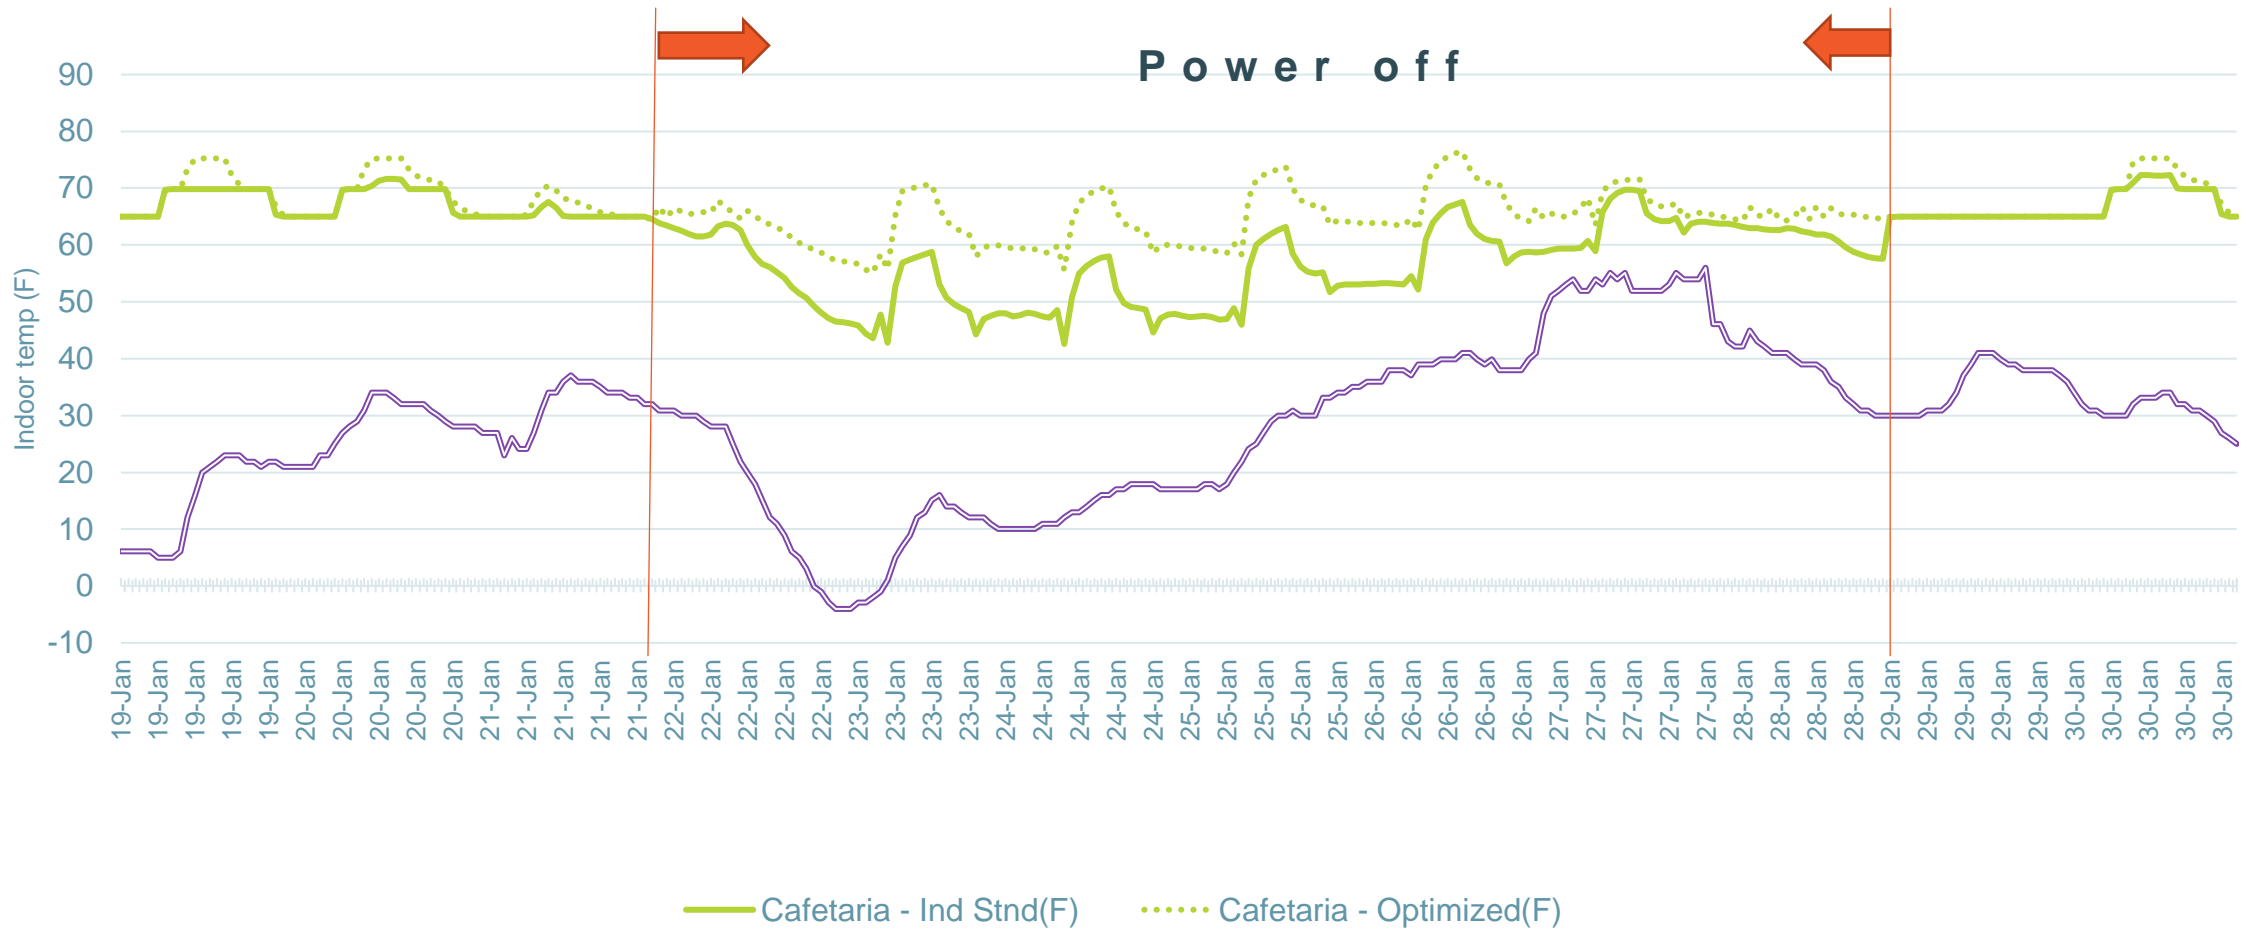

Large Office

Temperature trends- ventilated office(Temp<0F)

Large Office

Temperature trends- ventilated office (Temp<0F)

Primary School

Temperature trends- ventilated cafeteria (Temp<0F)

Primary School

Temperature trends- ventilated cafeteria (>10F OAT)