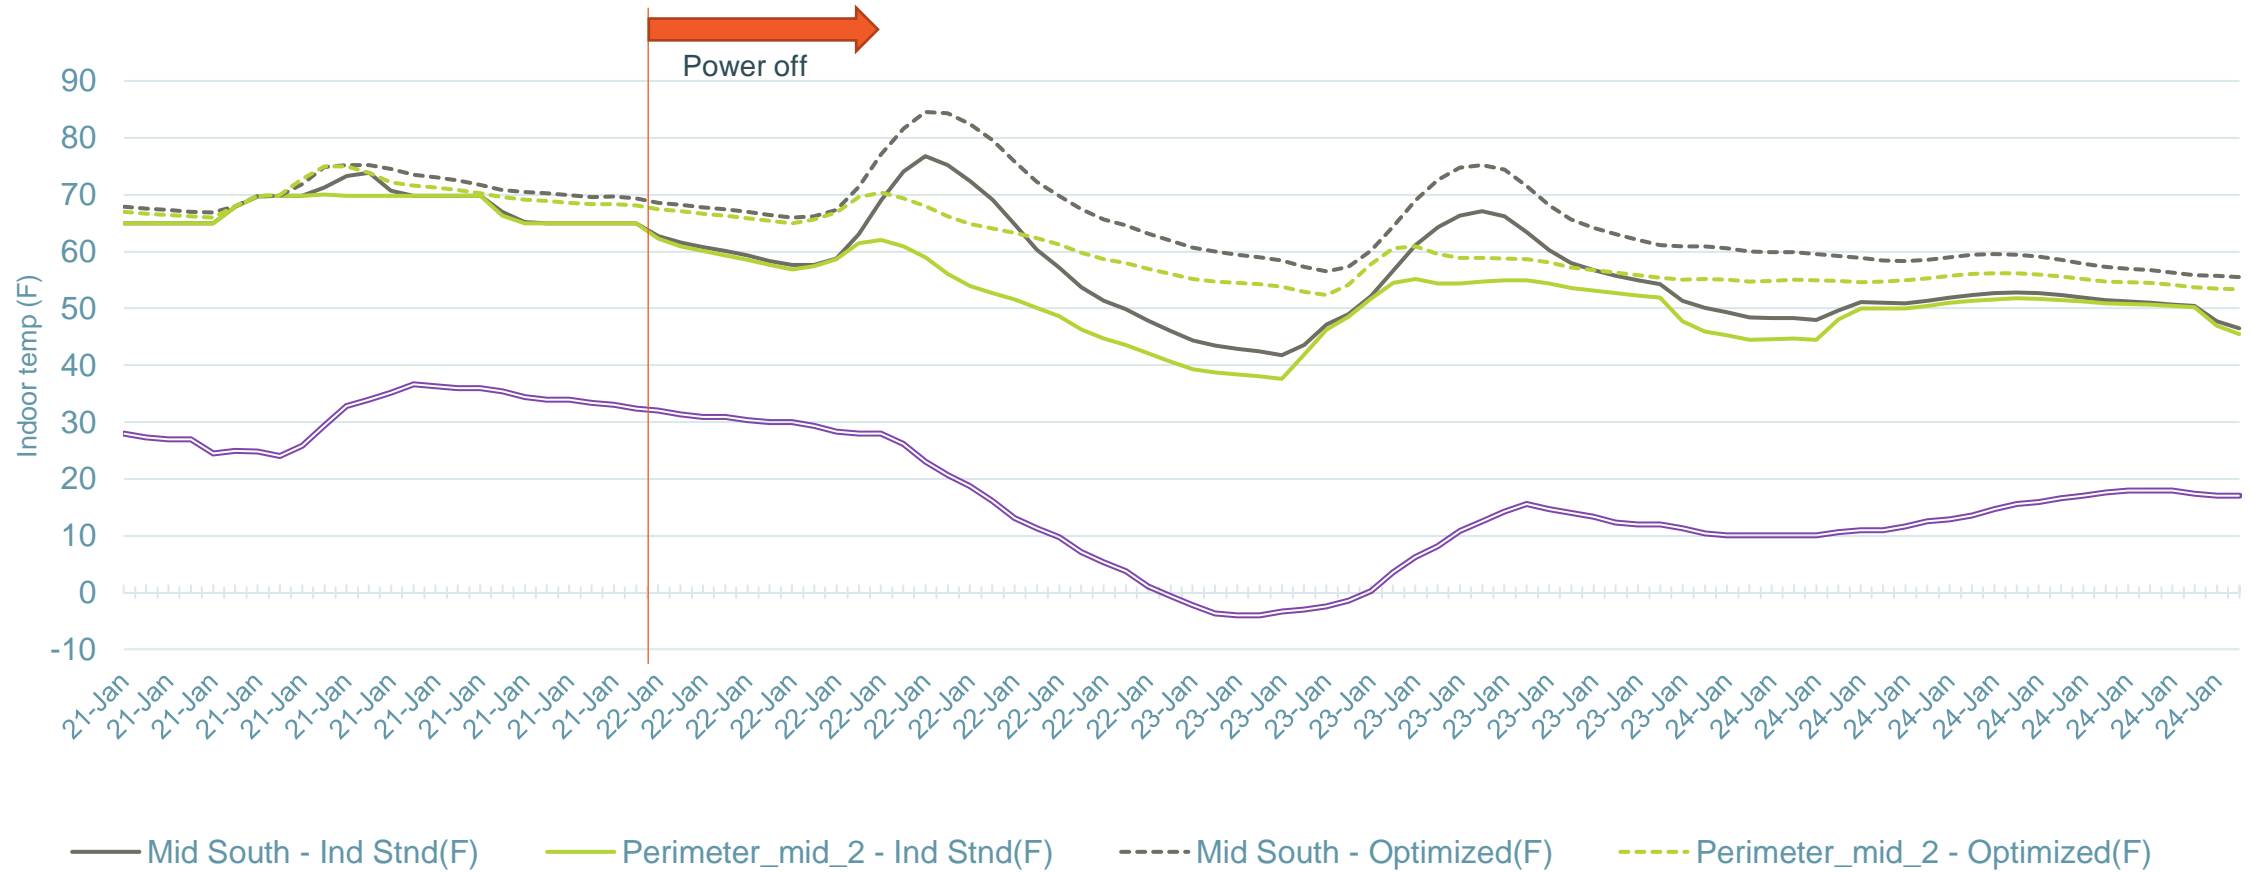

Large Office

Temperature trends- ventilated office(Temp<0F)

Large Office

Temperature trends- ventilated office (Temp<0F)

Primary School

Temperature trends- ventilated cafeteria (Temp<0F)

Primary School

Temperature trends- ventilated cafeteria (>10F OAT)